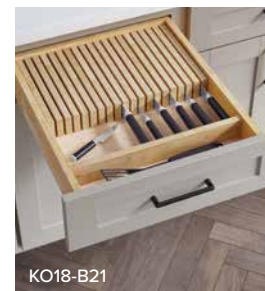

Drawer Solutions

Cabinet	Inserts	CO15A	CO21A	CD15	CD18	CD21	CD24	DO15A-B18	DO21A-B24	KO18-B21	SPO15-B18	SPO24-B27	AU021-B24	KCCO15	KCCO21	KNCD15	KNCD21	Tipout Tray	TO11/TOSS11	TO14/TOSS14	
B15		•		•				•						•							
B18		•			•			•			•			•		•					
B21			•			•			•	•	•				•						
B24			•				•		•	•	•		•		•		•				
B27			•						•	•		•									
SB30																			•		
SB33																			•		
SB36																			•		•
SB39																			•		•