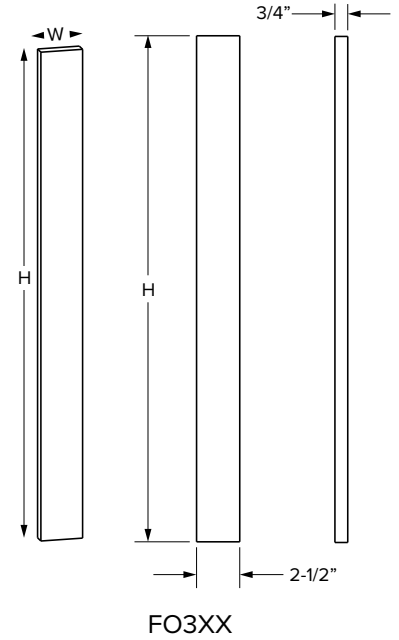

Fillers - overlay

SKU	W	T	H
FO330	2-1/2"	3/4"	29-1/2"
FO336	2-1/2"	3/4"	35-1/2"
FO342	2-1/2"	3/4"	41-1/2"
FO396	2-1/2"	3/4"	95-1/2"
FO630	5-1/2"	3/4"	29-1/2"
FO636	5-1/2"	3/4"	35-1/2"
FO642	5-1/2"	3/4"	41-1/2"

Fillers can be cut to length