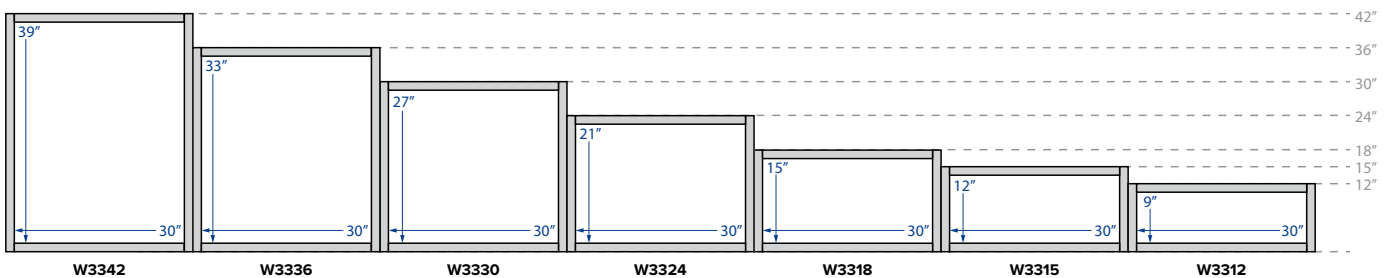

Wall Cabinets - Openings