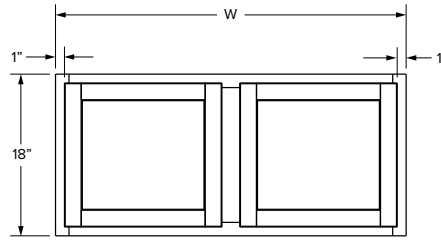

Wall Cabinets - Dimensions

24" Deep cabinets

Essentials Overlay

18" High