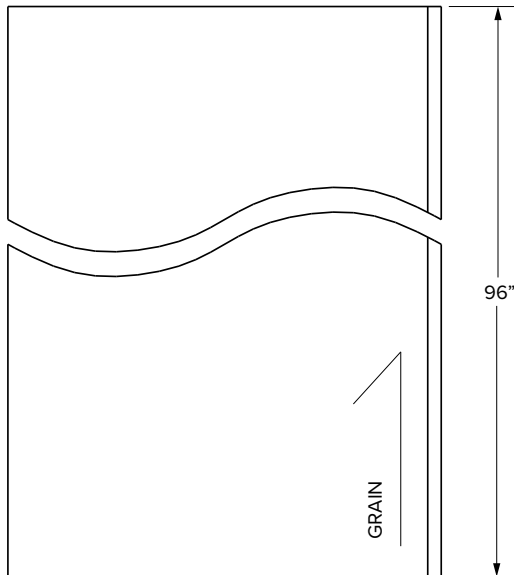

Refrigerator end panels

SKU	W	D	H	Grain
REP24-.75	3/4"	24"	96"	vertical
REP24-1.5	1-1/2"	24"	96"	vertical
REP30-.75	3/4"	30"	96"	vertical
REP30-1.5	1-1/2"	30"	96"	vertical