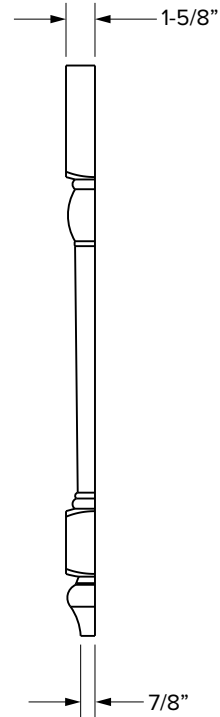

Legs

SKU	W	D	H
DECOLEG	3-1/2"	3-1/2"	34-1/2"
SDECOLEG	3-1/2"	1-5/8"	34-1/2"

DECOLEG

SDECOLEG

Bun feet

SKU	W	D	H
BUNFOOT	3-3/8"	3-1/4"	4-1/2"
HBUNFOOT	3-3/8"	1-11/16"	4-1/2"
TFOOT	3-1/4"	3-1/4"	4-1/2"
HTFOOT	3-1/4"	1-5/8"	4-1/2"