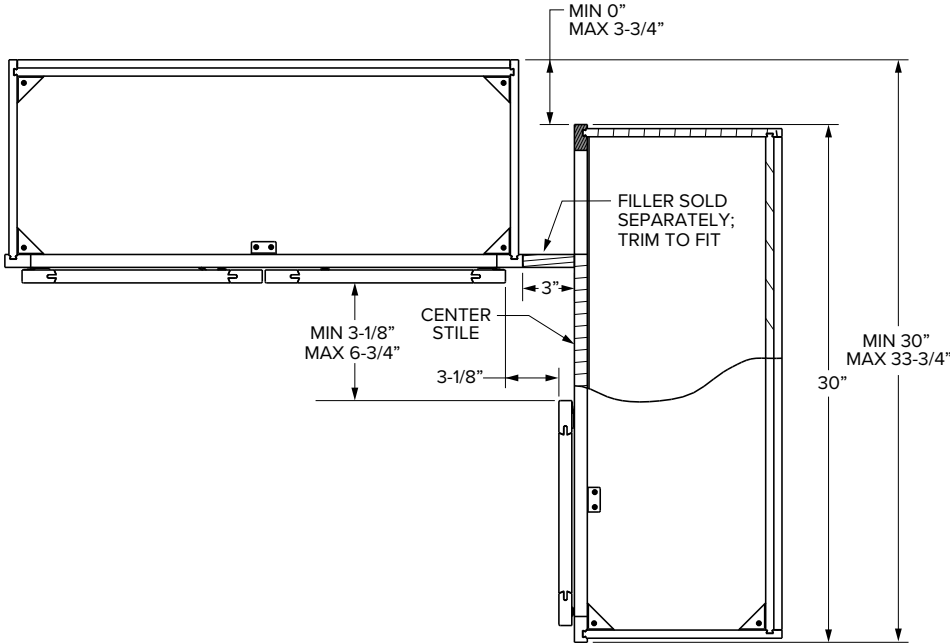

Essentials Top View