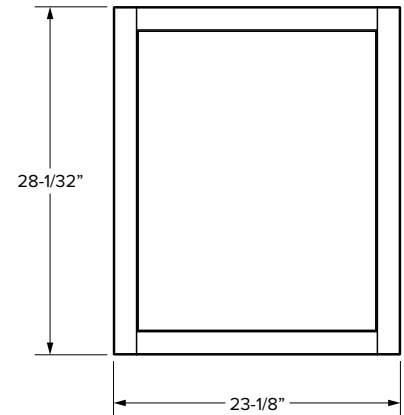

Hatteras - BDEP