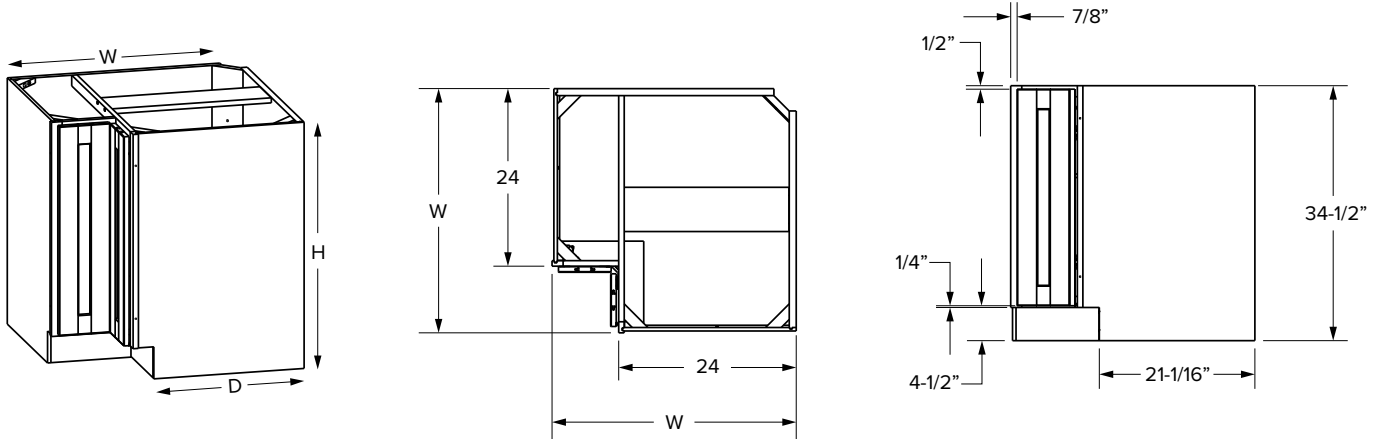

Premier Overlay

SKU					ESSENTIALS				PREMIER			
	W	H	D	# of Doors	Door Opening		Door Size		Door Opening		Door Size	
					Width	Height	Width	Height	Width	Height	Width	Height
BC33U	33"	34-1/2"	24"	1	10-3/16"	27"	7-1/8"	28-1/32"	10-3/16"	27"	7-1/8"	29-9/32"
BC36U	36"	34-1/2"	24"	1	11-1/2"	27"	10-1/8"	28-1/32"	11-1/2"	27"	10-1/8"	29-9/32"