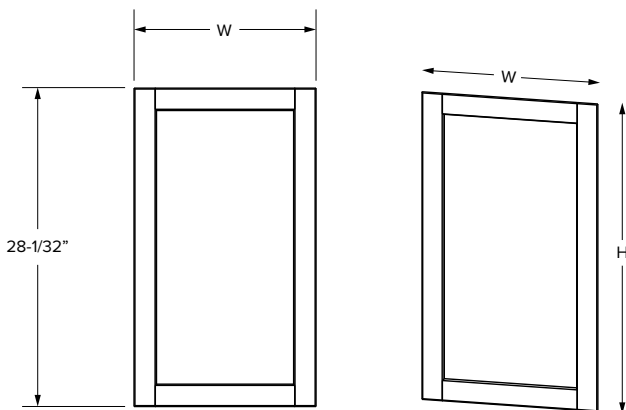

Essentials Overlay