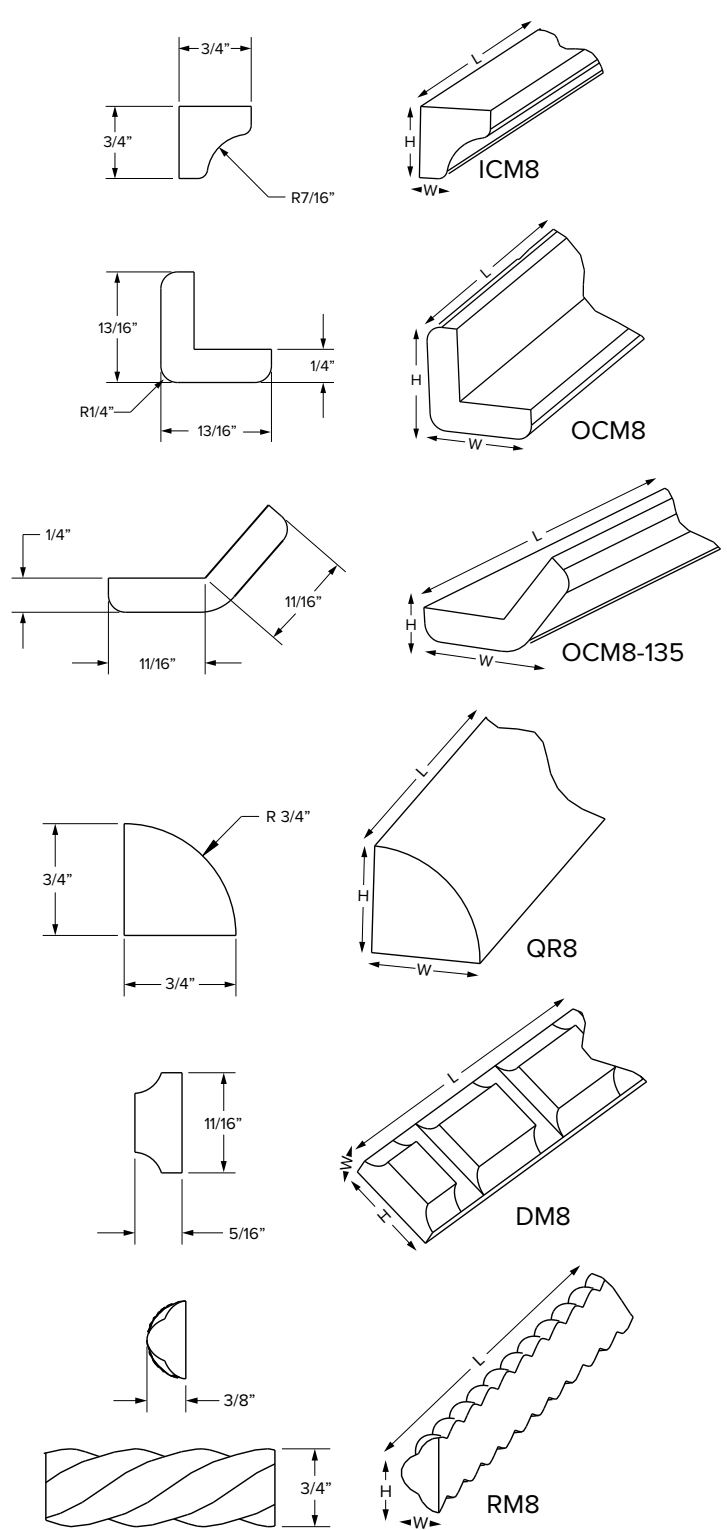

SKU	Description	H	W	L
ICM8	Inside Corner	3/4"	3/4"	96"
OCM8	Outside Corner	13/16"	13/16"	96"
OCM8-135	Outside Corner	1/4"	11/16"	96"
QR8	Quarter Round	3/4"	3/4"	96"
DM8	Dentil	11/16"	5/16"	96"
RM8	Rope	3/4"	3/8"	96"