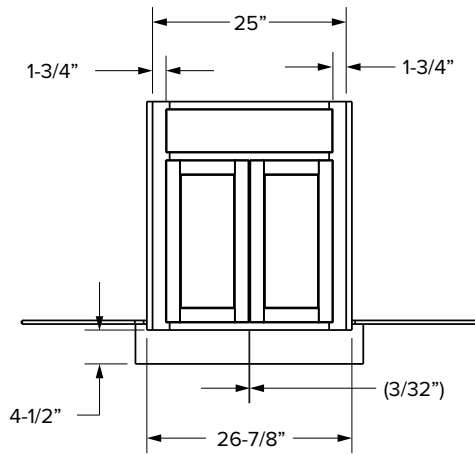

Base Cabinets - Dimensions

Sink front corner diagonal

Essentials Overlay