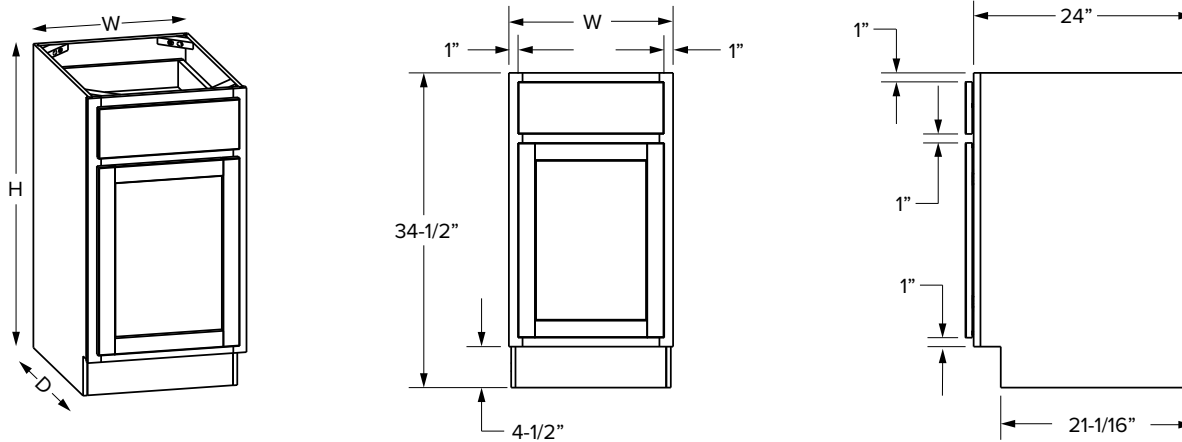

Base Cabinets - Dimensions

Drawer/door cabinets

Essentials Overlay - Single Door