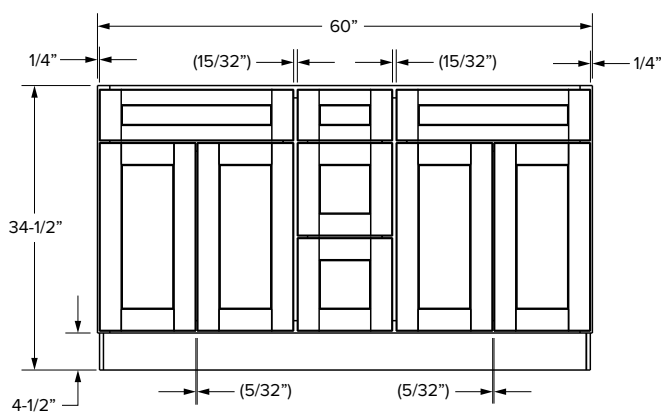

VCDB60-6

SKU	PREMIER																	
	W	H	D	Door Opening		Drawer Opening				False Front Opening		Door Size		Drawer Front Size			False Front Size	
				Width	Height	Width	2 Height	3 Height	4 Height	Width	1 Height	Width	Height	Width	2 Height	3&4 Height	Width	1 Height
VCDB60-3	60"	34-1/2"	21"	21"	20-1/2"	8-3/4"	5"	9"	9-1/2"	21"	5"	11-11/16"	22-27/32"	11-17/32"	6-7/32"	11-5/16"	23-17/32"	6-7/32"
VCDB60-6	60"	34-1/2"	21"	27"	20-1/2"	11-7/8"	5"	9"	9-1/2"	27"	5"	14-11/16"	22-27/32"	14-17/32"	6-7/32"	11-5/16"	29-17/32"	6-7/32"