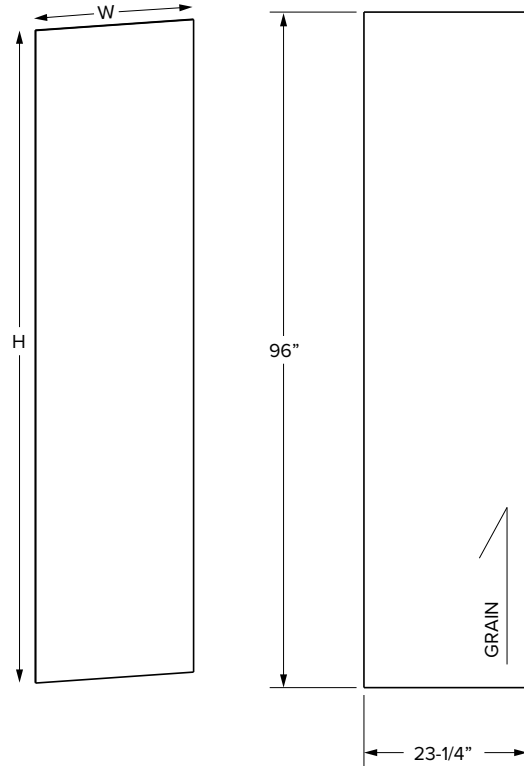

Tall end panel

SKU	T	W	H	Grain
TEP96	1/4"	23-1/4"	96"	vertical