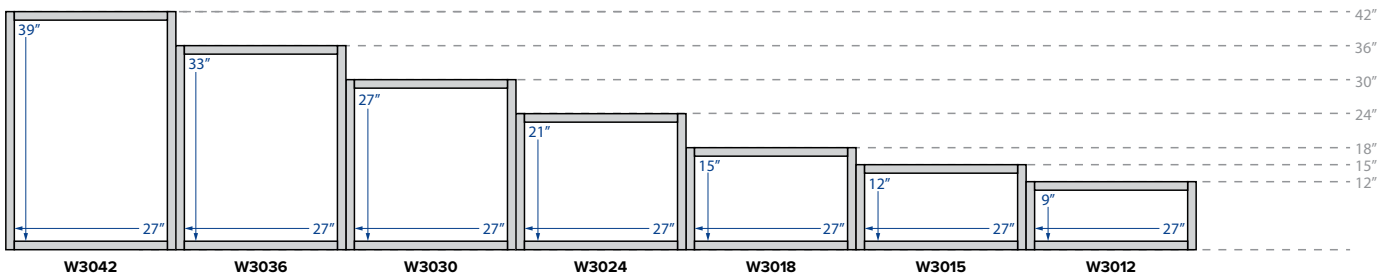

Wall Cabinets - Openings