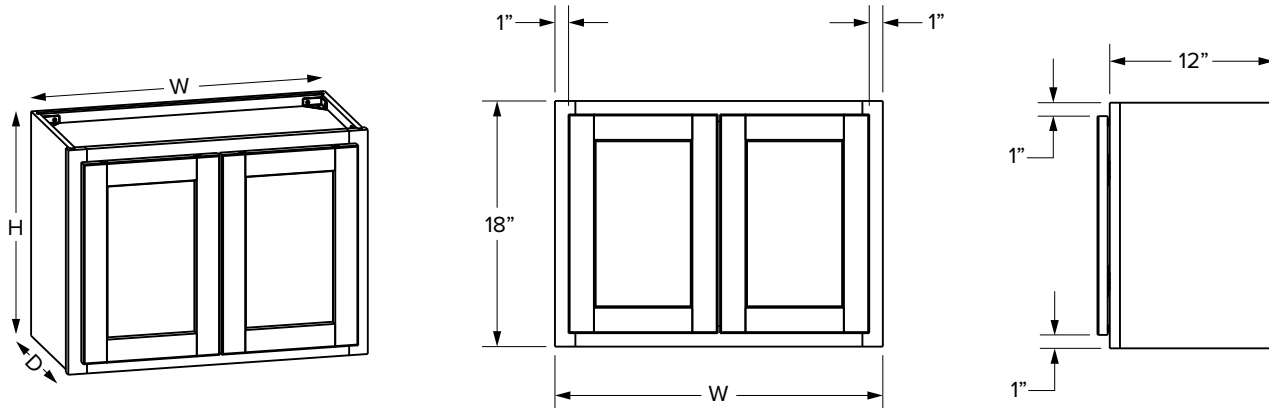

Wall Cabinets - Dimensions

18" Height cabinets

Essentials Overlay