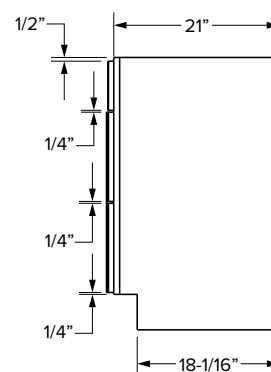

VCDB60-6

SKU	PREMIER																	
	W	H	D	Door Opening		Drawer Opening				False Front Opening		Door Size		Drawer Front Size			False Front Size	
				Width	Height	Width	2 Height	3 Height	4 Height	Width	1 Height	Width	Height	Width	2 Height	3&4 Height	Width	1 Height
VCDB60-3	60"	34-1/2"	21"	21"	20-1/2"	8-3/4"	5"	9"	9-1/2"	21"	5"	11-11/16"	22-27/32"	11-17/32"	6-7/32"	11-5/16"	23-17/32"	6-7/32"
VCDB60-6	60"	34-1/2"	21"	27"	20-1/2"	11-7/8"	5"	9"	9-1/2"	27"	5"	14-11/16"	22-27/32"	14-17/32"	6-7/32"	11-5/16"	29-17/32"	6-7/32"