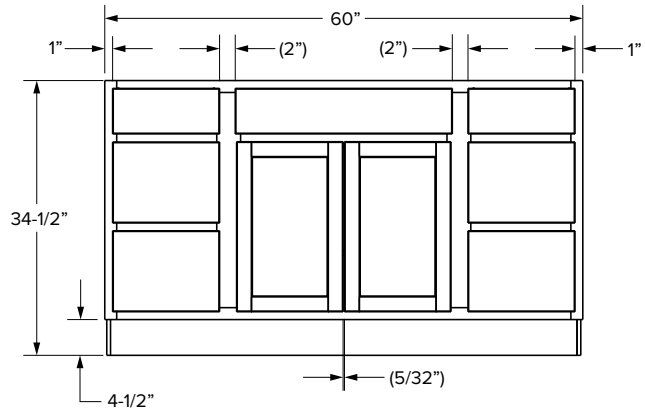

*42" and 48" wide cabinets have a center stile

Vanity Cabinets - Dimensions

Combo cabinets

Essentials Overlay

VCDB60-3

VCDB60-6

SKU	ESSENTIALS																	
				Door Opening		Drawer Opening				False Front Opening		Door Size		Drawer Front Size			False Front Size	
	W	H	D	Width	Height	Width	2 Height	3 Height	4 Height	Width	1 Height	Width	Height	Width	2 Height	3&4 Height	Width	1 Height
VCDB60-3	60"	34-1/2"	21"	20-1/2"	20-1/2"	9-3/4"	5"	9-1/4"	9-1/4"	20-1/2"	5"	10-11/16"	21-11/32"	10-15/16"	5-23/32"	10-5/32"	21-9/16"	5-23/32"
VCDB60-6	60"	34-1/2"	21"	25-7/8"	20-1/2"	12-7/16"	5"	9-1/4"	9-1/4"	25-7/8"	5"	13-3/8"	21-11/32"	13-7/16"	5-23/32"	10-5/32"	27-1/4"	5-23/32"