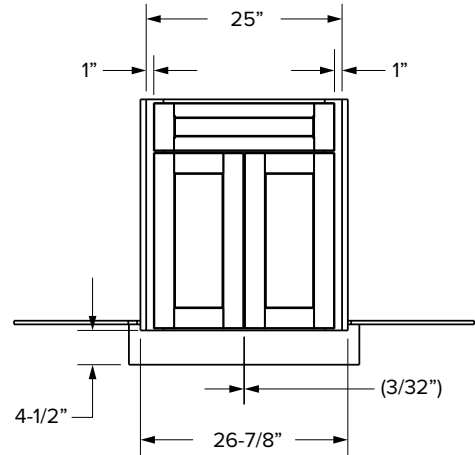

Premier Overlay

SKU	ESSENTIALS													
	W	H	D	# of Doors	# of Drawers	Door Opening		Drawer Opening		Door Size		Drawer Front Size		
						Width	Height	Width	Height	Width	Height	Width	Height	
SFCD42	26-7/8"	34-1/2"	24"	2	1 false	20-13/16"	20-1/2"	20-13/16"	5"	10-15/16"	21-11/32"	21-7/8"	5-23/32"	

SKU	PREMIER													
	W	H	D	# of Doors	# of Drawers	Door Opening		Drawer Opening		Door Size		Drawer Front Size		
						Width	Height	Width	Height	Width	Height	Width	Height	
SFCD42	26-7/8"	34-1/2"	24"	2	1 false	20-13/16"	20-1/2"	20-13/16"	5"	11-11/16"	22-27/32"	23-15/32"	6-7/32"