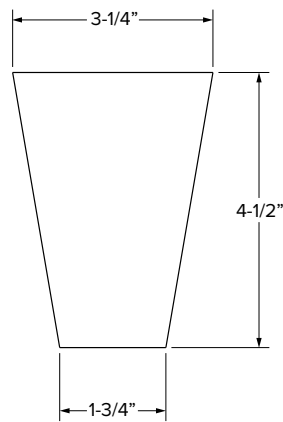

Bun feet

SKU	W	D	H
BUNFOOT	3-3/8"	3-1/4"	4-1/2"
HBUNFOOT	3-3/8"	1-11/16"	4-1/2"
TFOOT	3-1/4"	3-1/4"	4-1/2"
HTFOOT	3-1/4"	1-5/8"	4-1/2"

TFOOT