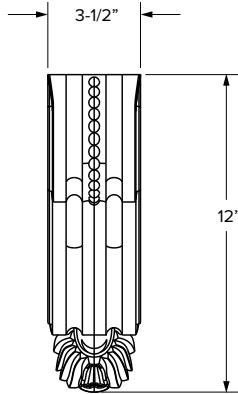

BUNFOOT

HBUNFOOT

TFOOT

HTFOOT

Accessories - Dimensions

Corbels

SKU	W	D	H
CORBEL-B	4-11/16"	4-11/16"	9-5/8"
CORBEL-LS	3-1/2"	7-3/16"	12"
CORBEL-S	3-3/4"	3-3/4"	6-7/8"

Organizers – rollout trays