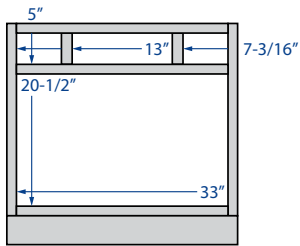

Premier

VBTD36