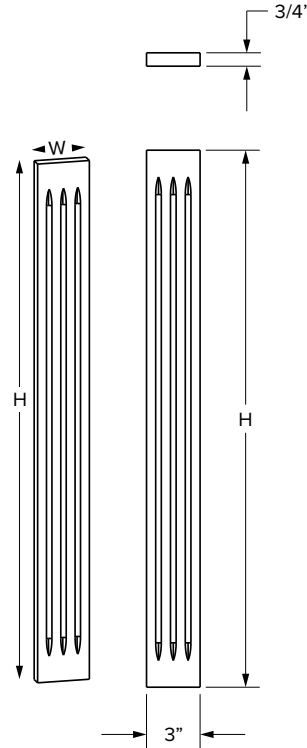

Fillers - fluted

SKU	W	T	H
FF330	3"	3/4"	30"
FF336	3"	3/4"	36"
FF342	3"	3/4"	42"
FF396	3"	3/4"	96"

Fillers can be cut to length