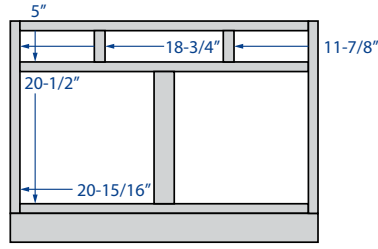

Essentials

VBTD48

Premier

Essentials

Premier