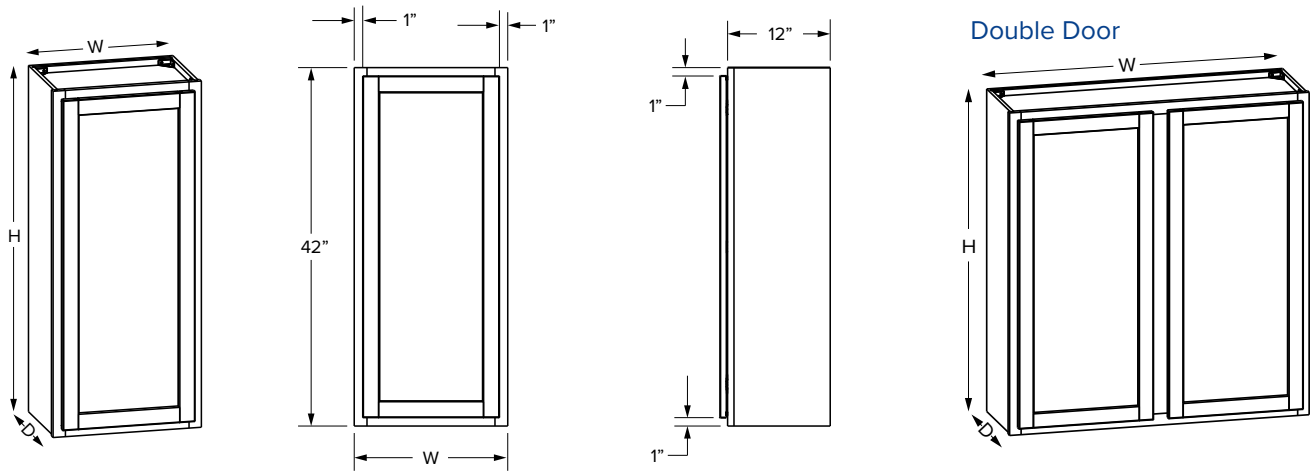

42" Height cabinets

Essentials overlay

Premier overlay