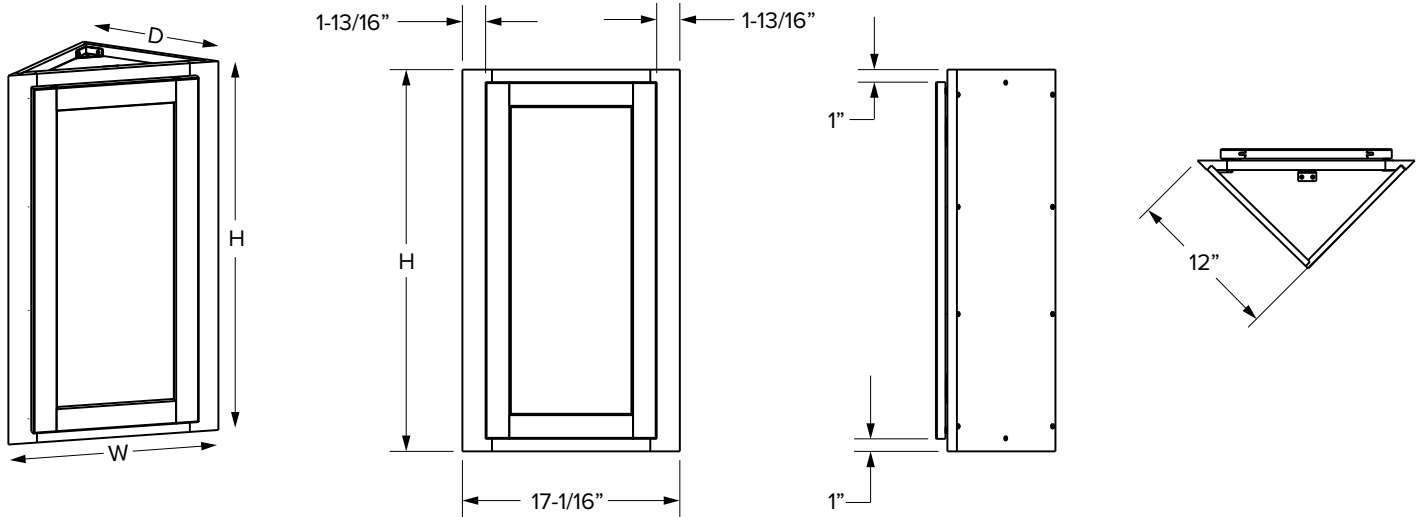

End cabinets

Essentials Overlay