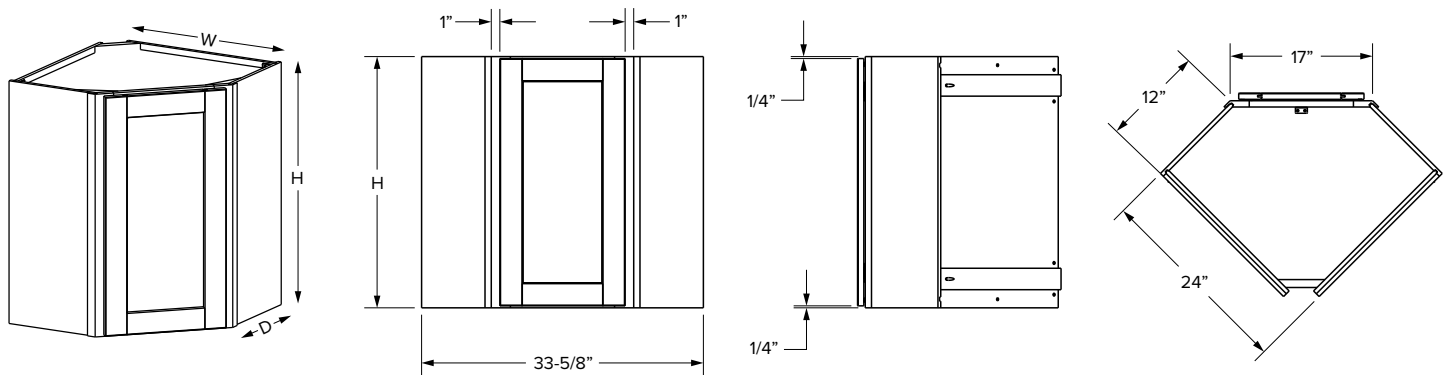

Essentials Top View

Premier Top View

Wall Cabinets - Dimensions

12" Deep diagonal corner cabinets

Essentials overlay

Premier overlay

SKU	W	H	D	Shelves	# of Doors	ESSENTIALS				PREMIER			
						Opening		Door		Opening		Door	
						Width	Height	Width	Height	Width	Height	Width	Height
WDC2430	24"	30"	12"	2	1	12-7/16"	27"	13-7/16"	28-1/32"	12-7/16"	27"	14-31/32"	29-17/32"
WDC2436	24"	36"	12"	2	1	12-7/16"	33"	13-7/16"	34-1/32"	12-7/16"	33"	14-31/32"	35-17/32"
WDC2442	24"	42"	12"	3	1	12-7/16"	39"	13-7/16"	40-1/32"	12-7/16"	39"	14-31/32"	41-17/32"