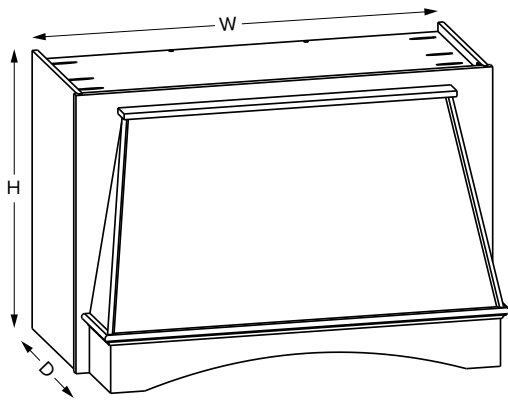

Range hoods

	W	H	D	Projection
RHAR36	36"	24"	15"	7-1/2"
RHCL36	36"	24"	15"	7-1/2"

NOTES:

Works with Premier & Essentials.

The box of these range hoods can be trimmed to size.

Angled hood section can be removed from box and applied separately.

Some assembly required.

RHAR36