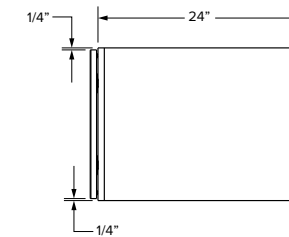

Glass door wall cabinets only available in the Premier collection

Diagonal Corner
 30", 36" or 42" Height
 12 or 15" Depth
 24" and 27" Width

Diagonal Corner Glass Door
Matching Interior
 30", 36" or 42" Height
 12 or 15" Depth
 24" and 27" Width

24" High

SKU	W	H	D	Shelves	# of Doors	ESSENTIALS				PREMIER			
						Opening		Door		Opening		Door	
						Width	Height	Width	Height	Width	Height	Width	Height
W361824	36"	18"	24"	0	2	33"	15"	16-29/32"	16-1/32"	33"	15"	17-11/16"	17-9/16"
W391824*	39"	18"	24"	0	2	16-15/16"	15"	17-17/32"	16-1/32"	16-15/16"	15"	19-1/16"	17-9/16"
W362424	36"	24"	24"	1	2	33"	21"	16-29/32"	21-31/32"	33"	21"	17-11/16"	23-9/16"
W392424*	39"	24"	24"	1	2	16-15/16"	21"	17-17/32"	21-31/32"	16-15/16"	21"	19-1/16"	23-9/16"