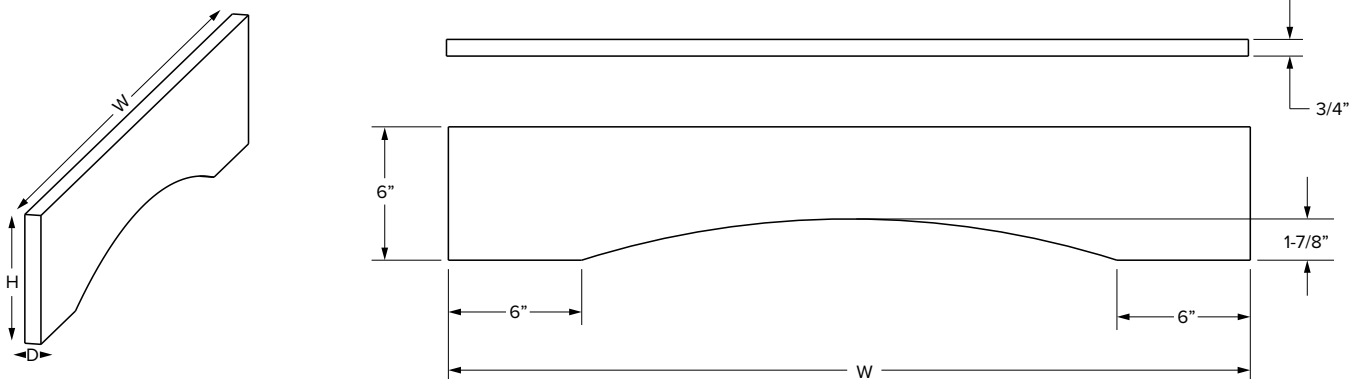

Valance arched

SKU	W	D	H
VAR36	36"	3/4"	6"
VAR48	48"	3/4"	6"