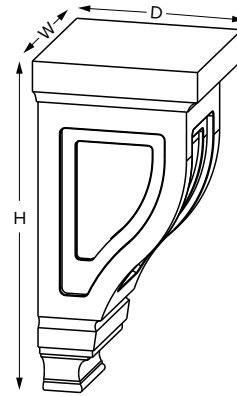

BUNFOOT

HBUNFOOT

TFOOT

HTFOOT

Accessories - Dimensions

Corbels

SKU	W	D	H
CORBEL-B	4-11/16"	4-11/16"	9-5/8"
CORBEL-LS	3-1/2"	7-3/16"	12"
CORBEL-S	3-3/4"	3-3/4"	6-7/8"

Organizers – rollout trays