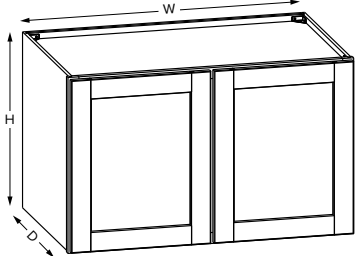

Single Door
 30" Height
 9", 12", 15", 18" or 21" Width

Double Door
 30" Height
 24", 27", 30", 33",
 36", *39" or *42" Width

Single Door
 36" Height
 9", 12", 15", 18" or 21" Width

Double Door
 36" Height
 24", 27", 30", 33",
 36", *39" or *42" Width

Single & Double Glass Door
Matching Interior
 36" Height
 15", 18", 30" or 36" Width

Single & Double Glass Door
Matching Interior
 42" Height
 15", 18", 30" or 36" Width

Wall End Single Door
 30", 36" or 42" Height
 12" Width

Glass door wall cabinets only available in the Premier collection

Diagonal Corner
 30", 36" or 42" Height
 12 or 15" Depth
 24" and 27" Width

Diagonal Corner Glass Door
Matching Interior
 30", 36" or 42" Height
 12 or 15" Depth
 24" and 27" Width

24" High

SKU	W	H	D	Shelves	# of Doors	ESSENTIALS				PREMIER			
						Opening		Door		Opening		Door	
						Width	Height	Width	Height	Width	Height	Width	Height
W361824	36"	18"	24"	0	2	33"	15"	16-29/32"	16-1/32"	33"	15"	17-11/16"	17-9/16"
W391824*	39"	18"	24"	0	2	16-15/16"	15"	17-17/32"	16-1/32"	16-15/16"	15"	19-1/16"	17-9/16"
W362424	36"	24"	24"	1	2	33"	21"	16-29/32"	21-31/32"	33"	21"	17-11/16"	23-9/16"
W392424*	39"	24"	24"	1	2	16-15/16"	21"	17-17/32"	21-31/32"	16-15/16"	21"	19-1/16"	23-9/16"