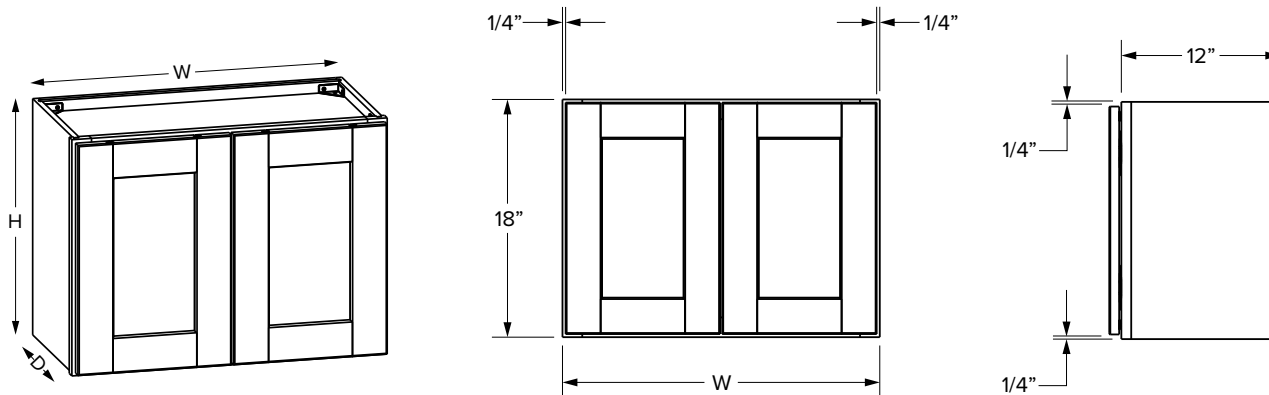

Single Door
 30" Height
 9", 12", 15", 18" or 21" Width

Double Door
 30" Height
 24", 27", 30", 33",
 36", *39" or *42" Width

Single Door
 36" Height
 9", 12", 15", 18" or 21" Width

Double Door
 36" Height
 24", 27", 30", 33",
 36", *39" or *42" Width

*39" and 42" wide cabinets have a center stile

Wall Cabinets - Dimensions

18" Height cabinets

Essentials Overlay

Premier Overlay

SKU	W	H	D	Shelves	# of Doors	ESSENTIALS				PREMIER			
						Opening		Door		Opening		Door	
						Width	Height	Width	Height	Width	Height	Width	Height
W2118 [†]	21"	18"	12"	0	1	18"	15"	18-15/16"	16-1/32"	18"	15"	20-1/2"	17-17/32"
W2418	24"	18"	12"	0	2	21"	15"	10-7/8"	16-1/32"	21"	15"	11-11/16"	17-17/32"
W3018	30"	18"	12"	0	2	27"	15"	13-29/32"	16-1/32"	27"	15"	14-11/16"	17-17/32"
W3318	33"	18"	12"	0	2	30"	15"	15-13/32"	16-1/32"	30"	15"	16-3/16"	17-17/32"
W3618	36"	18"	12"	0	2	33"	15"	16-29/32"	16-1/32"	33"	15"	17-11/16"	17-17/32"
W3918*	39"	18"	12"	0	2	16-7/16"	15"	17-17/32"	16-1/32"	17"	15"	19-1/16"	17-17/32"