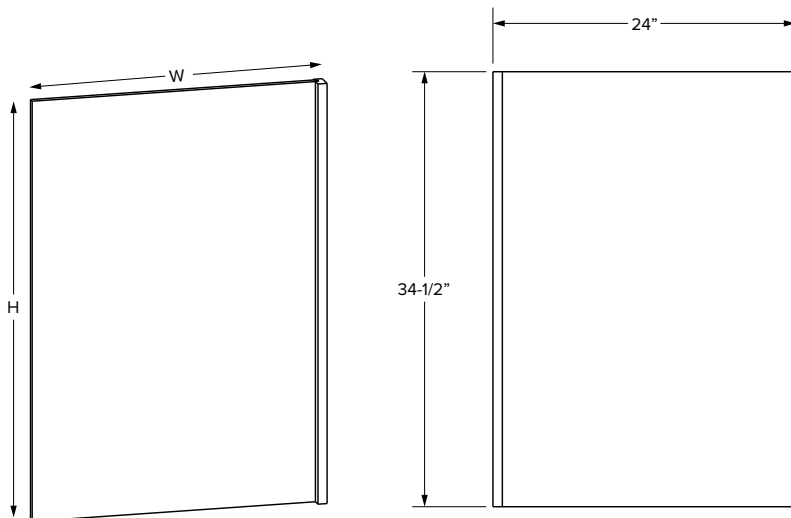

Dishwasher end panels

SKU	W	D	H	Grain
DWEP1.5	1-1/2"	24"	34-1/2"	vertical
DWEP3	3"	24"	34-1/2"	vertical
DWEP6	6"	24"	34-1/2"	vertical