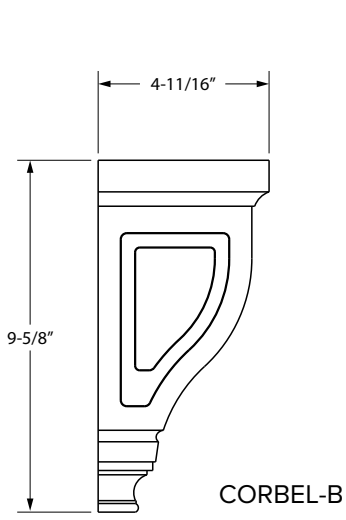

BUNFOOT

HBUNFOOT

TFOOT

HTFOOT

Accessories - Dimensions

Corbels

SKU	W	D	H
CORBEL-B	4-11/16"	4-11/16"	9-5/8"
CORBEL-LS	3-1/2"	7-3/16"	12"
CORBEL-S	3-3/4"	3-3/4"	6-7/8"

Organizers – rollout trays