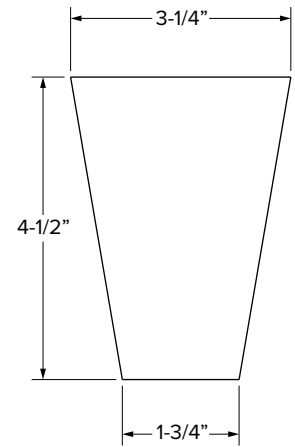

Bun feet

SKU	W	D	H
BUNFOOT	3-3/8"	3-1/4"	4-1/2"
HBUNFOOT	3-3/8"	1-11/16"	4-1/2"
TFOOT	3-1/4"	3-1/4"	4-1/2"
HTFOOT	3-1/4"	1-5/8"	4-1/2"

HTFOOT