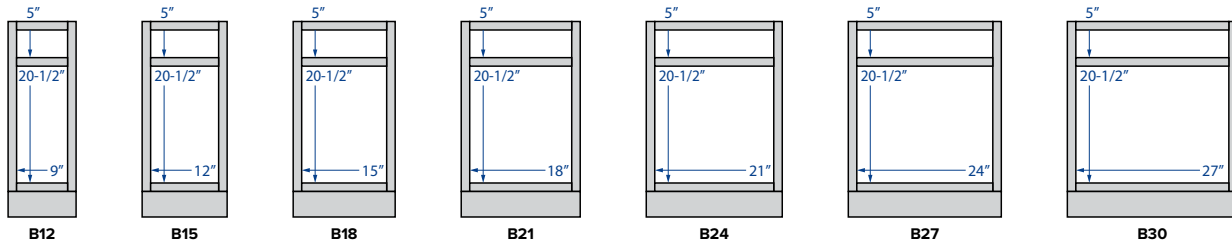

Base cabinets – openings