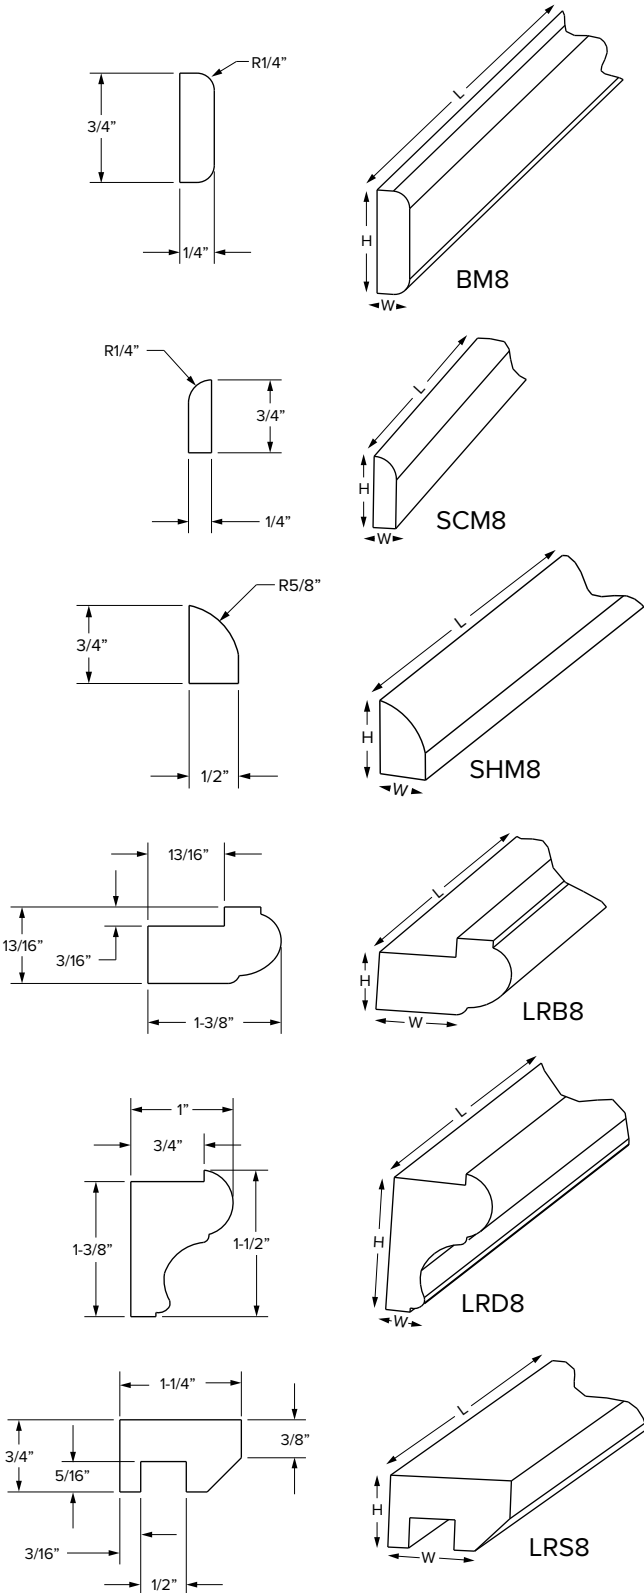

SKU	Description	H	W	L
ICM8	Inside Corner	3/4"	3/4"	96"
OCM8	Outside Corner	13/16"	13/16"	96"
OCM8-135	Outside Corner	1/4"	11/16"	96"
QR8	Quarter Round	3/4"	3/4"	96"
DM8	Dentil	11/16"	5/16"	96"
RM8	Rope	3/4"	3/8"	96"