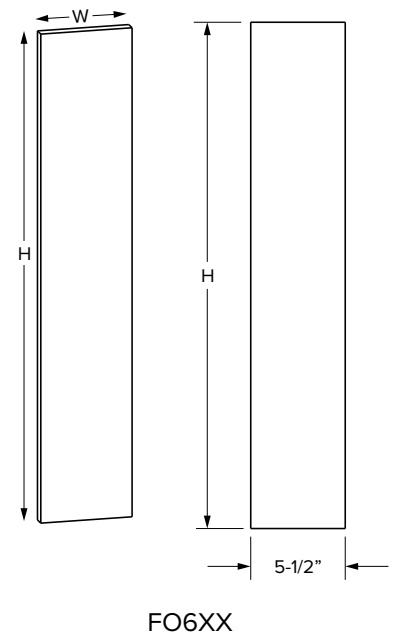

Base Fillers

SKU	T	W	H
BF3	3/4"	3"	34-1/2"
BF6	3/4"	6"	34-1/2"