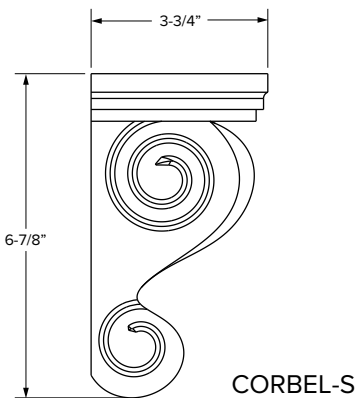

BUNFOOT

HBUNFOOT

TFOOT

HTFOOT

Accessories - Dimensions

Corbels

SKU	W	D	H
CORBEL-B	4-11/16"	4-11/16"	9-5/8"
CORBEL-LS	3-1/2"	7-3/16"	12"
CORBEL-S	3-3/4"	3-3/4"	6-7/8"

Organizers – rollout trays