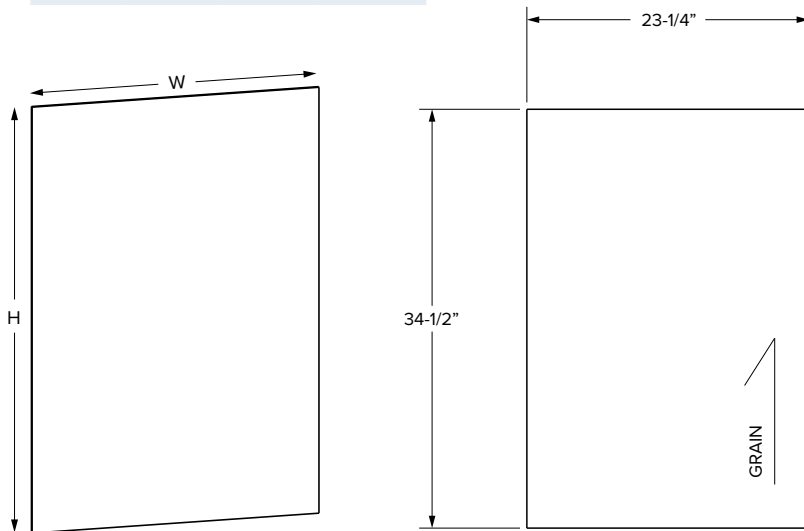

SKU	T	W	H	Grain
WEP1242	1/4"	11-1/4"	42"	vertical
WEP1542	1/4"	14-1/4"	42"	vertical

Tall end panel

SKU	T	W	H	Grain
TEP96	1/4"	23-1/4"	96"	vertical

Base end panel

SKU	T	W	H	Grain
BEP24	1/4"	23-1/4"	34-1/2"	vertical