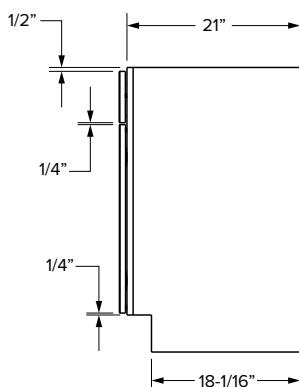

VCDB60-6

SKU	PREMIER																	
	W	H	D	Door Opening		Drawer Opening				False Front Opening		Door Size		Drawer Front Size			False Front Size	
				Width	Height	Width	2 Height	3 Height	4 Height	Width	1 Height	Width	Height	Width	2 Height	3&4 Height	Width	1 Height
VCDB60-3	60"	34-1/2"	21"	21"	20-1/2"	8-3/4"	5"	9"	9-1/2"	21"	5"	11-11/16"	22-27/32"	11-17/32"	6-7/32"	11-5/16"	23-17/32"	6-7/32"
VCDB60-6	60"	34-1/2"	21"	27"	20-1/2"	11-7/8"	5"	9"	9-1/2"	27"	5"	14-11/16"	22-27/32"	14-17/32"	6-7/32"	11-5/16"	29-17/32"	6-7/32"