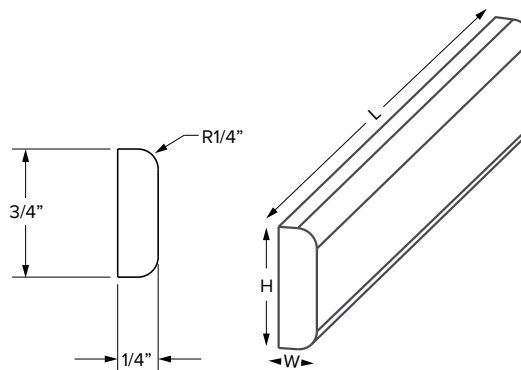

Vanity Trim Kit

SKU	H	W	L
VTRIMKIT-ESP	3/4"	1/4"	4-1/2"
VTRIMKIT-SL	3/4"	1/4"	4-1/2"
VTRIMKIT-PGRY	3/4"	1/4"	4-1/2"
VTRIMKIT-PWH	3/4"	1/4"	4-1/2"

NOTE: Each kit includes 10 packs
(2 pieces per pack)