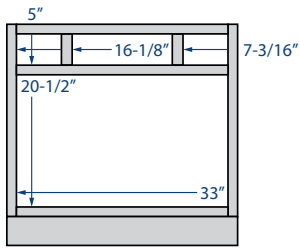

Essentials

VBTD36