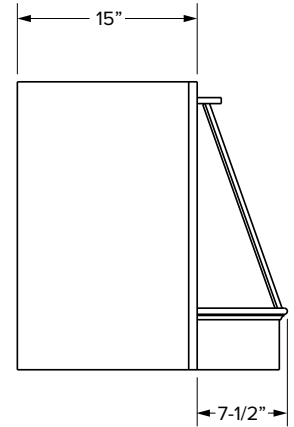

Range hoods

	W	H	D	Projection
RHAR36	36"	24"	15"	7-1/2"
RHCL36	36"	24"	15"	7-1/2"

NOTES:

Works with Premier & Essentials.

The box of these range hoods can be trimmed to size.

Angled hood section can be removed from box and applied separately.

Some assembly required.

RHAR36