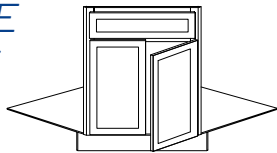

**Corner Sink Front
Double Door**
24" Depth
(2-piece bottom panel)