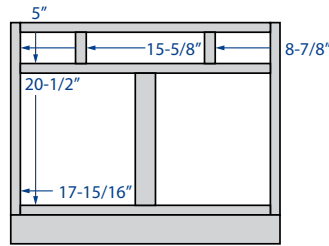

Essentials

Premier

VBTD42

Essentials

Premier