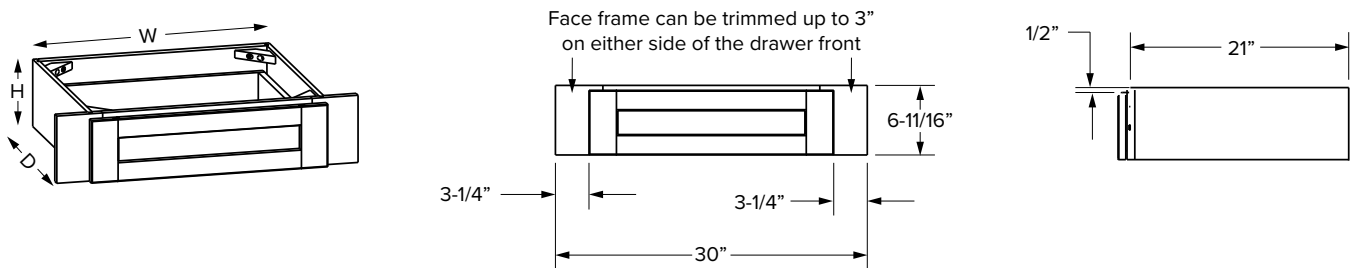

Some assembly required.

RHAR36

RHCL36

Knee drawer

SKU	ESSENTIALS			PREMIER		
	W	H	D	W	H	D
KD30	30"	6-11/16"	21"	30"	6-11/16"	21"

Essentials Overlay

Premier Overlay

Slotted organizer