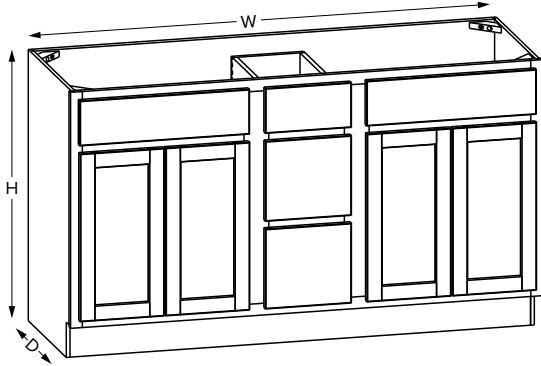

Vanity Cabinets - Dimensions

Combo cabinets

Essentials Overlay

VCDB60-3