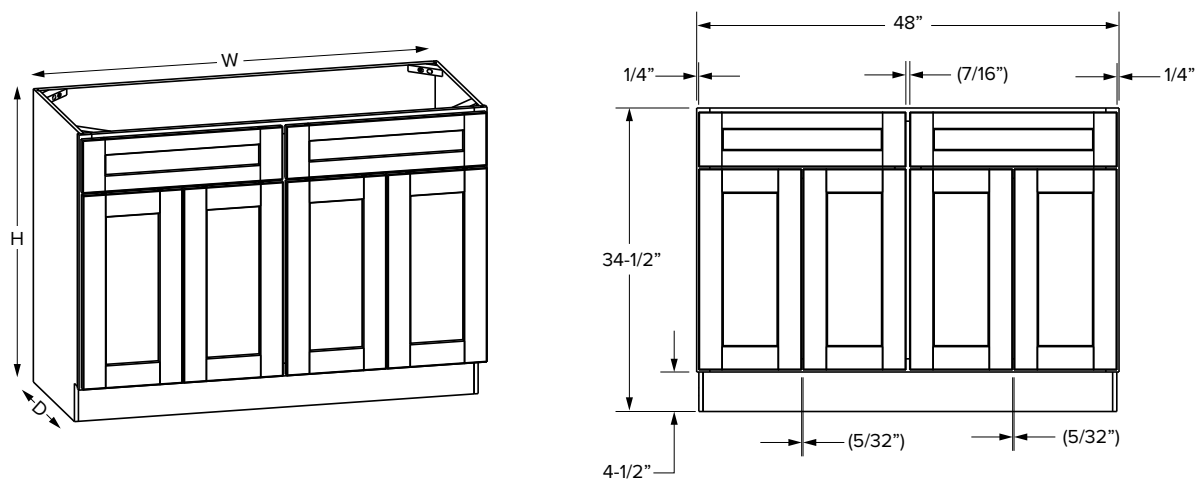

VSB48

SKU	W	H	D	# of Doors	# of Drawers	PREMIER							
						Door Opening		False Front Opening		Door Size		Drawer Front Size	
						Width	Height	Width	Height	Width	Height	Width	Height
VSB24	24"	34-1/2"	21"	2	1	21"	20-1/2"	21"	5"	11-11/16"	22-27/32"	23-17/32"	6-7/32"
VSB27	27"	34-1/2"	21"	2	1	24"	20-1/2"	24"	5"	13-3/16"	22-27/32"	26-17/32"	6-7/32"
VSB30	30"	34-1/2"	21"	2	1	27"	20-1/2"	27"	5"	14-11/16"	22-27/32"	29-17/32"	6-7/32"
VSB33	33"	34-1/2"	21"	2	1	30"	20-1/2"	30"	5"	16-3/16"	22-27/32"	32-17/32"	6-7/32"
VSB36	36"	34-1/2"	21"	2	1	33"	20-1/2"	33"	5"	17-11/16"	22-27/32"	35-17/32"	6-7/32"
VSB42	42"	34-1/2"	21"	2	1	17-7/8"	20-1/2"	39"	5"	20-17/32"	22-27/32"	41-17/32"	6-7/32"
VSB48*	48"	34-1/2"	21"	4	2	20-7/8"	20-1/2"	20-7/8"	5"	11-11/16"	22-27/32"	23-17/32"	6-7/32"