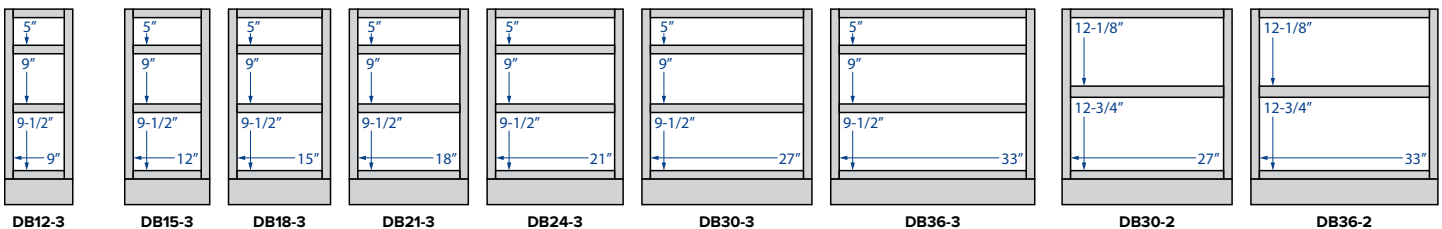

Base cabinets – openings

Essentials

Premier