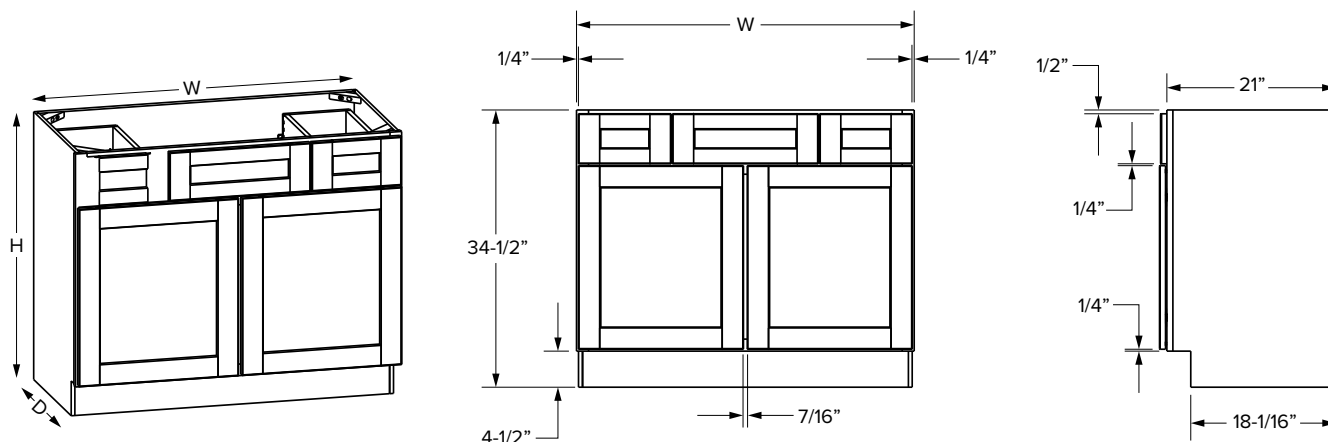

Premier Overlay

SKU	ESSENTIALS														
	W	H	D	Door Opening		1 False Front Opening		2 Drawer Opening		Door Size		1 False Front Size		2 Drawer Front Size	
				Width	Height	Width	Height	Width	Height	Width	Height	Width	Height	Width	Height
VBTD36	36"	34-1/2"	21"	32-13/16"	20-1/2"	16-1/8"	5"	7-3/16"	5"	16-29/32"	21-11/32"	15-11/32"	5-23/32"	8-11/32"	5-23/32"
VBTD42"	42"	34-1/2"	21"	17-15/16"	20-1/2"	18-3/4"	5"	8-7/8"	5"	19-1/32"	21-11/32"	17-15/16"	5-23/32"	10-1/32"	5-23/32"
VBTD48"	48"	34-1/2"	21"	20-15/16"	20-1/2"	18-3/4"	5"	11-7/8"	5"	22"	21-11/32"	17-15/16"	5-23/32"	13-1/32"	5-23/32"

*42" and 48" wide cabinets have a center stile

SKU	PREMIER														
	W	H	D	Door Opening		1 False Front Opening		2 Drawer Opening		Door Size		1 False Front Size		2 Drawer Front Size	
				Width	Height	Width	Height	Width	Height	Width	Height	Width	Height	Width	Height
VBTD36	36"	34-1/2"	21"	33"	20-1/2"	13"	5"	7-3/16"	5"	17-11/16"	22-27/32"	15-1/2"	6-7/32"	9-27/32"	6-7/32"
VBTD42"	42"	34-1/2"	21"	17-15/16"	20-1/2"	15-5/8"	5"	8-7/8"	5"	20-17/32"	22-27/32"	18-5/32"	6-7/32"	11-17/32"	6-7/32"
VBTD48"	48"	34-1/2"	21"	20-15/16"	20-1/2"	15-3/4"	5"	11-7/8"	5"	23-17/32"	22-27/32"	18-5/32"	6-7/32"	14-17/32"	6-7/32"

*42" and 48" wide cabinets have a center stile