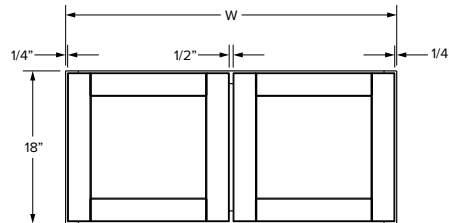

Single Door
 30" Height
 9", 12", 15", 18" or 21" Width

Double Door
 30" Height
 24", 27", 30", 33",
 36", *39" or *42" Width

Single Door
 36" Height
 9", 12", 15", 18" or 21" Width

Double Door
 36" Height
 24", 27", 30", 33",
 36", *39" or *42" Width

Single & Double Glass Door
Matching Interior
 36" Height
 15", 18", 30" or 36" Width

Single & Double Glass Door
Matching Interior
 42" Height
 15", 18", 30" or 36" Width

Wall End Single Door
 30", 36" or 42" Height
 12" Width

Glass door wall cabinets only available in the Premier collection

Diagonal Corner
 30", 36" or 42" Height
 12 or 15" Depth
 24" and 27" Width

Diagonal Corner Glass Door
Matching Interior
 30", 36" or 42" Height
 12 or 15" Depth
 24" and 27" Width

24" High

SKU	W	H	D	Shelves	# of Doors	ESSENTIALS				PREMIER			
						Opening		Door		Opening		Door	
						Width	Height	Width	Height	Width	Height	Width	Height
W361824	36"	18"	24"	0	2	33"	15"	16-29/32"	16-1/32"	33"	15"	17-11/16"	17-9/16"
W391824*	39"	18"	24"	0	2	16-15/16"	15"	17-17/32"	16-1/32"	16-15/16"	15"	19-1/16"	17-9/16"
W362424	36"	24"	24"	1	2	33"	21"	16-29/32"	21-31/32"	33"	21"	17-11/16"	23-9/16"
W392424*	39"	24"	24"	1	2	16-15/16"	21"	17-17/32"	21-31/32"	16-15/16"	21"	19-1/16"	23-9/16"