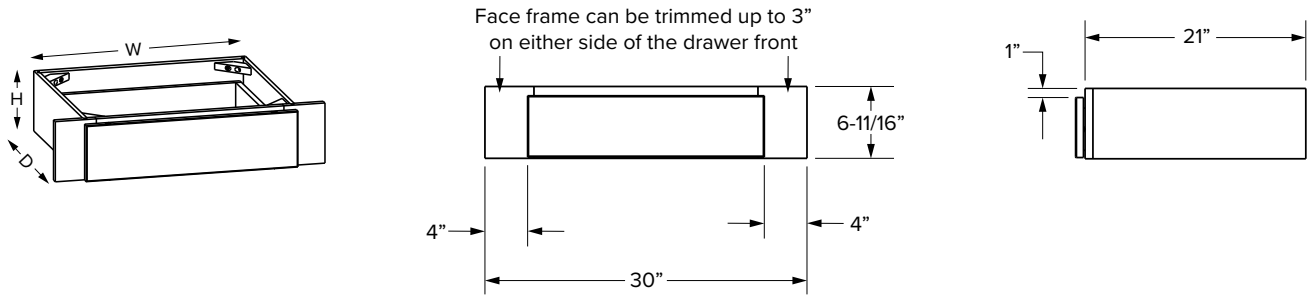

Some assembly required.

RHAR36

RHCL36

Knee drawer

SKU	ESSENTIALS			PREMIER		
	W	H	D	W	H	D
KD30	30"	6-11/16"	21"	30"	6-11/16"	21"

Essentials Overlay

Premier Overlay

Slotted organizer