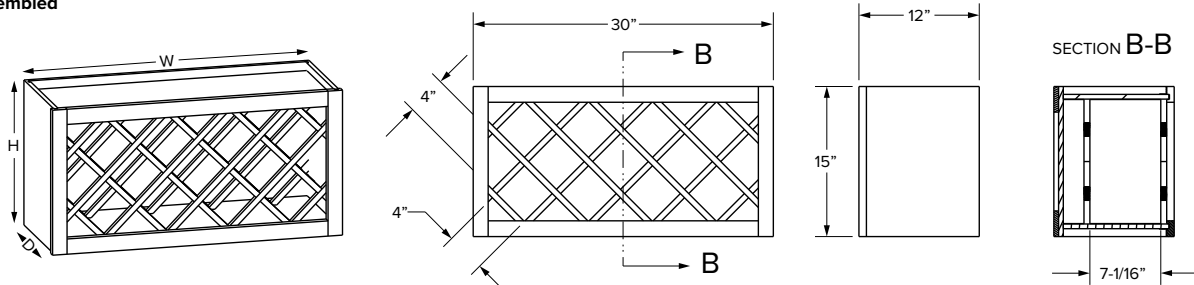

SKU	W	D	H
ORG36	36"	12"	6"

NOTE: Ships preassembled

Plate rack

SKU	W	D	H
PR3015	30"	12"	15"

NOTE: Ships preassembled

Wine rack

SKU	W	D	H
WR3015	30"	12"	15"

NOTE: Ships preassembled