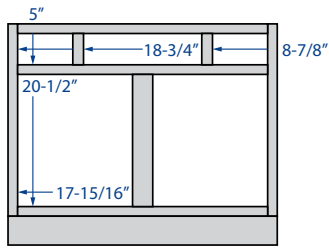

Essentials

VBTD42

Premier

Essentials

Premier