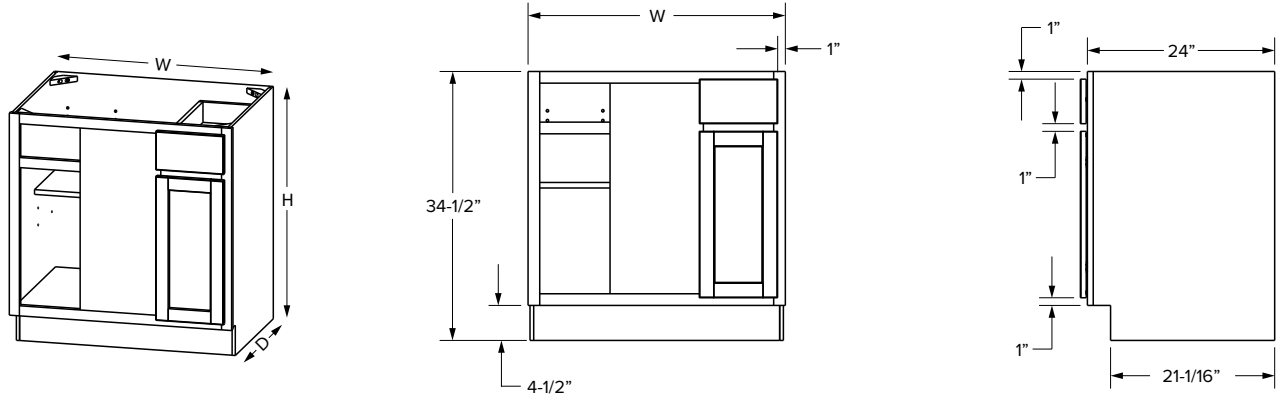

Base Cabinets - Dimensions

Blind corner cabinets

Essentials Overlay