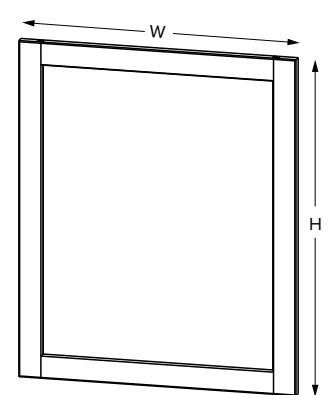

Hatteras - BDEP