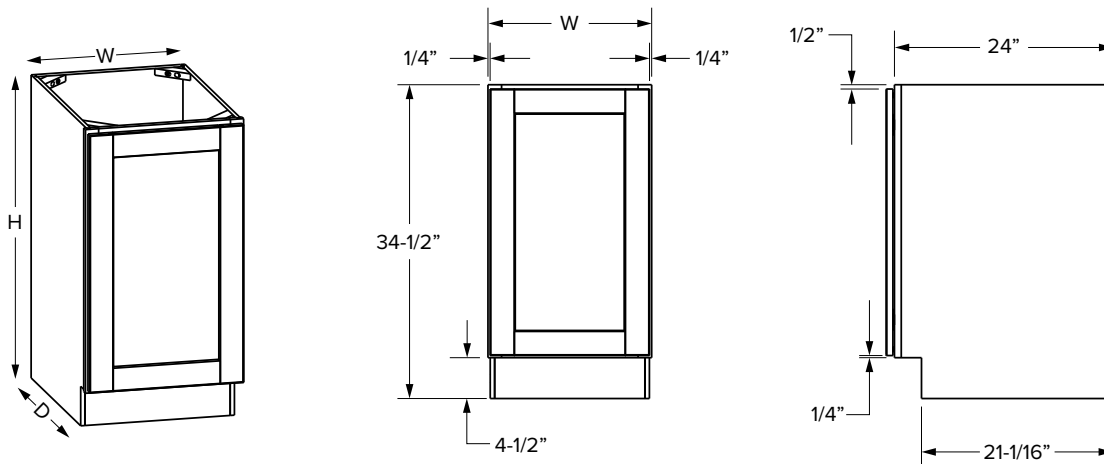

Premier Overlay

SKU					ESSENTIALS				PREMIER			
	W	H	D	# OF DOORS	Opening		Door Size		Opening		Door Size	
					Width	Height	Width	Height	Width	Height	Width	Height
BFH09	9"	34-1/2"	24"	1	6"	27"	7-1/32"	28-1/32"	6"	27"	8-17/32"	29-9/32"
BFH12	12"	34-1/2"	24"	1	9"	27"	10-1/32"	28-1/32"	9"	27"	11-17/32"	29-9/32"
BFH15	15"	34-1/2"	24"	1	12"	27"	13-1/32"	28-1/32"	12"	27"	14-17/32"	29-9/32"
BFH18	18"	34-1/2"	24"	1	15"	27"	16-1/32"	28-1/32"	15"	27"	17-17/32"	29-9/32"

Decorative Full Height Door Fronts available on page 64