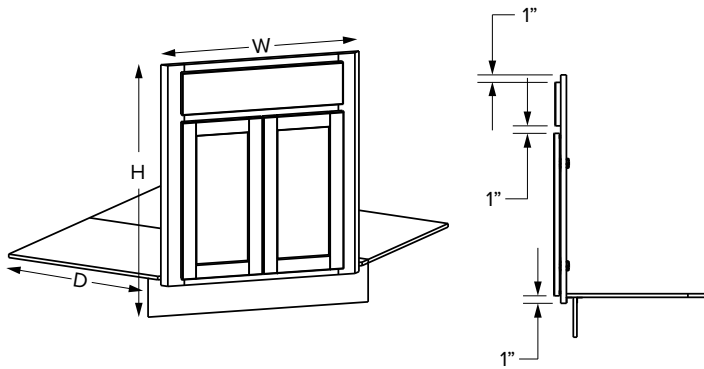

Base Cabinets - Dimensions

Sink front corner diagonal

Essentials Overlay