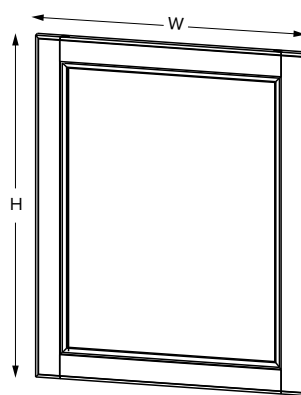

Decorative end panels

SKU	ESSENTIALS			PREMIER		
	W	H	T	W	H	T
WDEP1230	11-1/8"	27-31/32"	3/4"	11-1/8"	29-1/2"	3/4"
WDEP1236	11-1/8"	33-31/32"	3/4"	11-1/8"	35-1/2"	3/4"
WDEP1242	11-1/8"	39-31/32"	3/4"	11-1/8"	41-1/2"	3/4"
BDEP24	23-1/8"	28-1/32"	3/4"	23-1/8"	29-5/16"	3/4"

Maui - BDEP