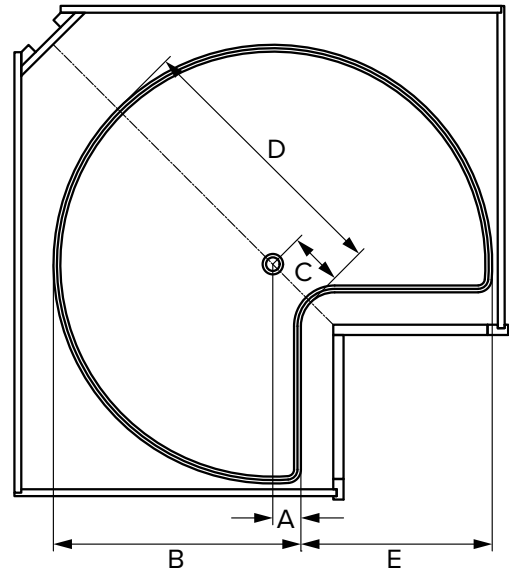

Organizers – lazy susans

SKU	Description	A	B	C	D	E
RTA-MLS28	Polished Chrome	2-1/16"	16-1/16"	3-13/32"	17-13/32"	11-15/16"
RTA-PLS28	White Plastic	2-1/16"	16-1/16"	3-13/32"	17-13/32"	11-15/16"
RTA-WLS28	UV Coated Wood	2-1/16"	16-1/16"	3-13/32"	17-13/32"	11-15/16"

NOTE: Fits in BC33U & BC36U