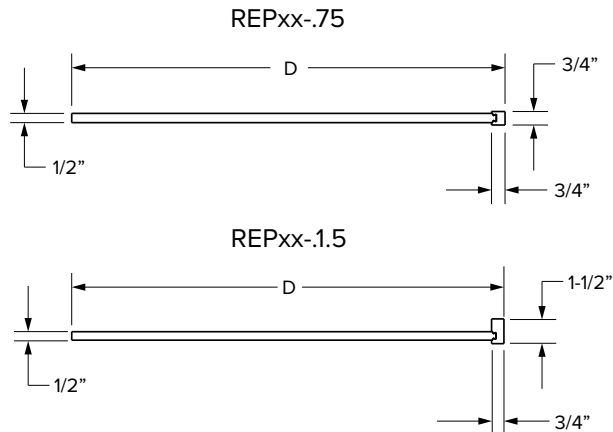

Refrigerator end panels

SKU	W	D	H	Grain
REP24-.75	3/4"	24"	96"	vertical
REP24-1.5	1-1/2"	24"	96"	vertical
REP30-.75	3/4"	30"	96"	vertical
REP30-1.5	1-1/2"	30"	96"	vertical