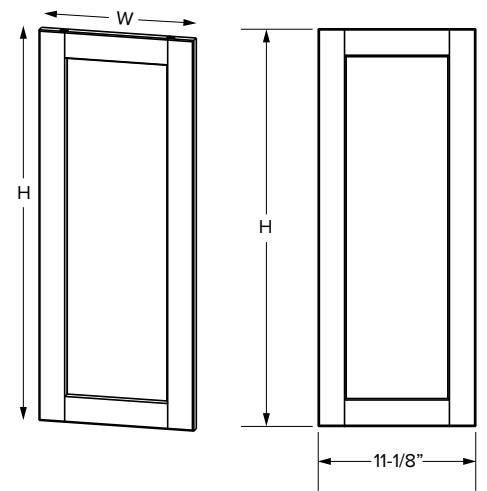

Hatteras - WDEP