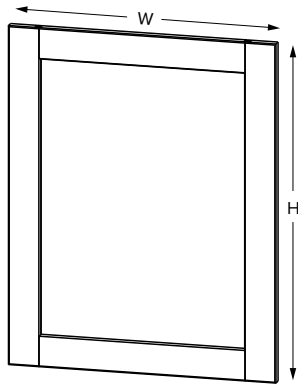

Catalina - BDEP