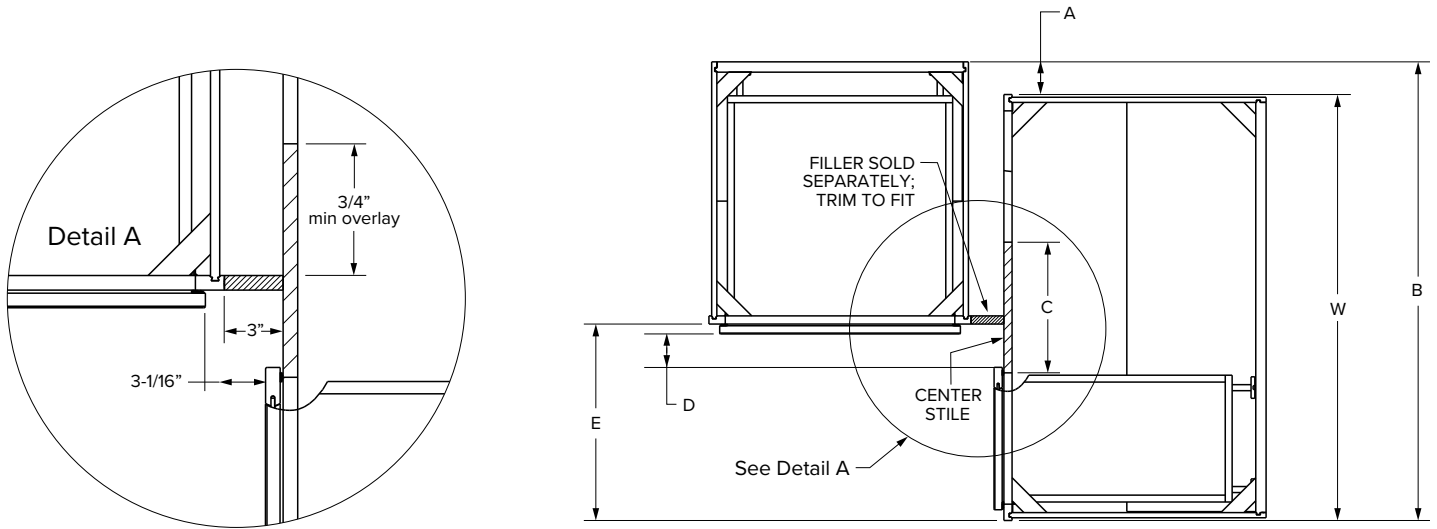

Base Cabinets - Dimensions

Essentials Top View