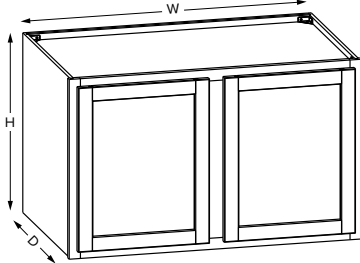

Wall Cabinets - Dimensions

24" Deep cabinets

Essentials Overlay

18" High

24" High

Premier Overlay

18" High

24" High

SKU	W	H	D	Shelves	# of Doors	ESSENTIALS				PREMIER			
						Opening		Door		Opening		Door	
						Width	Height	Width	Height	Width	Height	Width	Height
W361824	36"	18"	24"	0	2	33"	15"	16-29/32"	16-1/32"	33"	15"	17-11/16"	17-9/16"
W391824*	39"	18"	24"	0	2	16-15/16"	15"	17-17/32"	16-1/32"	16-15/16"	15"	19-1/16"	17-9/16"
W362424	36"	24"	24"	1	2	33"	21"	16-29/32"	21-31/32"	33"	21"	17-11/16"	23-9/16"
W392424*	39"	24"	24"	1	2	16-15/16"	21"	17-17/32"	21-31/32"	16-15/16"	21"	19-1/16"	23-9/16"

*39" and 42" wide cabinets have a center stile