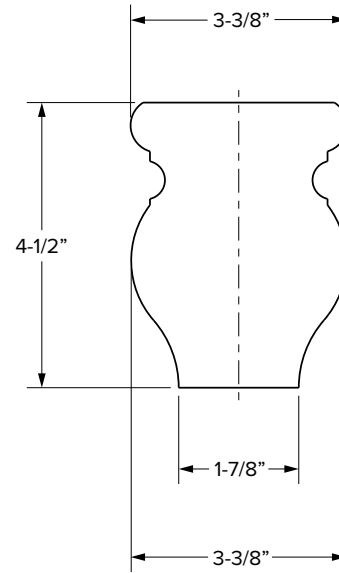

Bun feet

SKU	W	D	H
BUNFOOT	3-3/8"	3-1/4"	4-1/2"
HBUNFOOT	3-3/8"	1-11/16"	4-1/2"
TFOOT	3-1/4"	3-1/4"	4-1/2"
HTFOOT	3-1/4"	1-5/8"	4-1/2"

HBUNFOOT