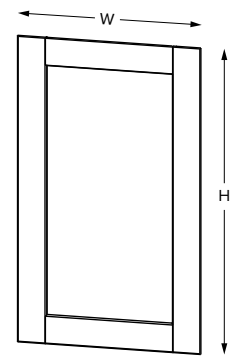

Premier Overlay