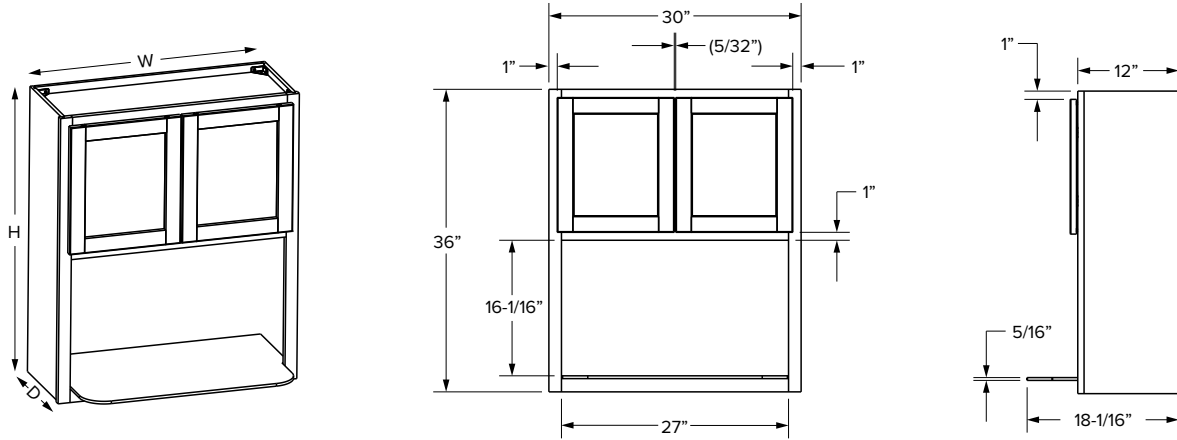

Microwave cabinets

Essentials Overlay