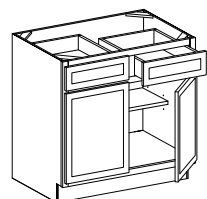

Double Door
and
Double Drawer
33", 36", *39" or *42" Width