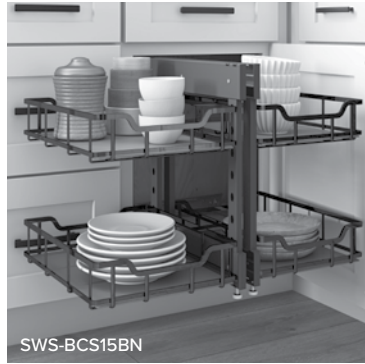

Cross Reference Guide: Organizers

Corner Solutions

Cabinet	Blind Corner Organizers	Corner Organizers	Wood Lazy Susans	Plastic Lazy Susans
BBC42-45U	HMLS-3212	CS-ES360	BLSK232	PLSK232
BBC45-48U	HMLS-3515		LSK232	PLSMK32
BC36U	SWS-BCS15XX			
	BCSO215XX