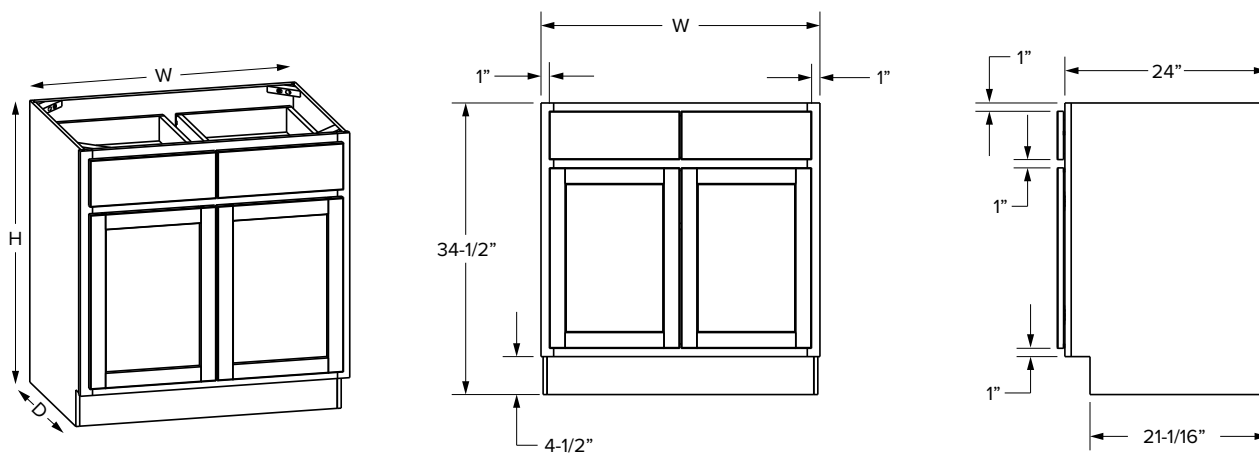

Decorative Full Height Door Fronts available on page 64

Base Cabinets - Dimensions

Drawer/door cabinets

Essentials Overlay - Single Door

Essentials Overlay - Double Door

SKU	ESSENTIALS												
	W	H	D	# of Doors	# of Drawers	Door Opening		Drawer Opening		Door Size		Drawer Front Size	
						Width	Height	Width	Height	Width	Height	Width	Height
B12	12"	34-1/2"	24"	1	1	9"	20-1/2"	9"	5"	10-1/32"	21-11/32"	10-1/32"	5-23/32"
B15	15"	34-1/2"	24"	1	1	12"	20-1/2"	12"	5"	13-1/32"	21-11/32"	13-1/32"	5-23/32"
B18	18"	34-1/2"	24"	1	1	15"	20-1/2"	15"	5"	16-1/32"	21-11/32"	16-1/32"	5-23/32"
B21	21"	34-1/2"	24"	1	1	18"	20-1/2"	18"	5"	19-1/32"	21-11/32"	19-1/32"	5-23/32"
B24	24"	34-1/2"	24"	2	1	21"	20-1/2"	21"	5"	10-15/16"	21-11/32"	22-1/16"	5-23/32"
B27	27"	34-1/2"	24"	2	1	24"	20-1/2"	24"	5"	12-13/32"	21-11/32"	25-1/32"	5-23/32"
B30	30"	34-1/2"	24"	2	1	27"	20-1/2"	27"	5"	13-29/32"	21-11/32"	28-1/32"	5-23/32"
B33	33"	34-1/2"	24"	2	2	30"	20-1/2"	14-5/16"	5"	15-13/32"	21-11/32"	15-13/32"	5-23/32"
B36	36"	34-1/2"	24"	2	2	33"	20-1/2"	15-13/16"	5"	16-29/32"	21-11/32"	16-29/32"	5-23/32"
B39*	39"	34-1/2"	24"	2	2	16-7/16"	20-1/2"	16-7/16"	5"	17-17/32"	21-11/32"	17-17/32"	5-23/32"
B42*	42"	34-1/2"	24"	2	2	17-15/16"	20-1/2"	17-15/16"	5"	19-1/32"	21-11/32"	19-1/32"	5-23/32"