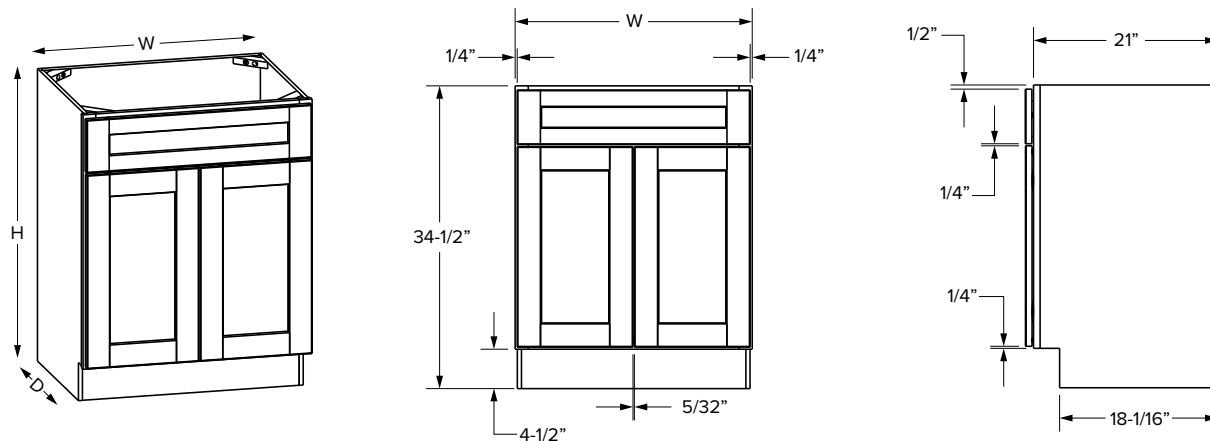

Sink base cabinets

Premier Overlay