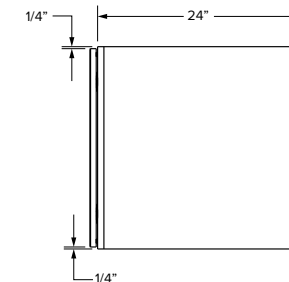

Single & Double Glass Door
Matching Interior
 36" Height
 15", 18", 30" or 36" Width

Single & Double Glass Door
Matching Interior
 42" Height
 15", 18", 30" or 36" Width

Wall End Single Door
 30", 36" or 42" Height
 12" Width

Glass door wall cabinets only available in the Premier collection

Diagonal Corner
 30", 36" or 42" Height
 12 or 15" Depth
 24" and 27" Width

Diagonal Corner Glass Door
Matching Interior
 30", 36" or 42" Height
 12 or 15" Depth
 24" and 27" Width

24" High

SKU	W	H	D	Shelves	# of Doors	ESSENTIALS				PREMIER			
						Opening		Door		Opening		Door	
						Width	Height	Width	Height	Width	Height	Width	Height
W361824	36"	18"	24"	0	2	33"	15"	16-29/32"	16-1/32"	33"	15"	17-11/16"	17-9/16"
W391824*	39"	18"	24"	0	2	16-15/16"	15"	17-17/32"	16-1/32"	16-15/16"	15"	19-1/16"	17-9/16"
W362424	36"	24"	24"	1	2	33"	21"	16-29/32"	21-31/32"	33"	21"	17-11/16"	23-9/16"
W392424*	39"	24"	24"	1	2	16-15/16"	21"	17-17/32"	21-31/32"	16-15/16"	21"	19-1/16"	23-9/16"