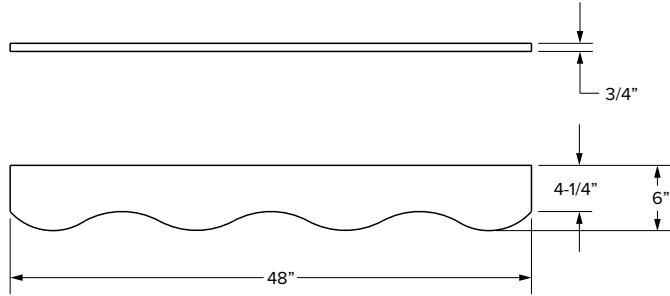

Valance scalloped

SKU	W	D	H
VSC48	48"	3/4"	6"