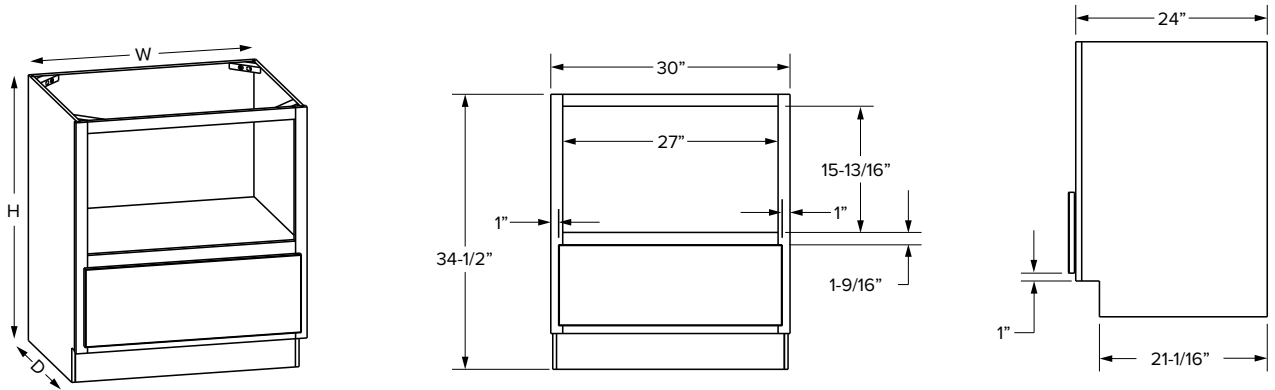

Specialty Cabinets - Dimensions

Microwave base cabinets

Essentials Overlay