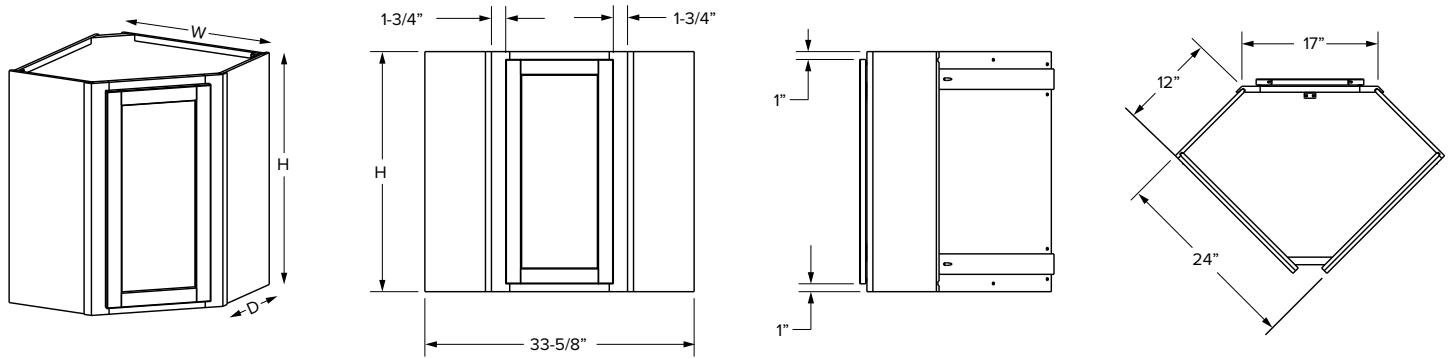

Essentials Top View

Premier Top View

Wall Cabinets - Dimensions

12" Deep diagonal corner cabinets

Essentials overlay

Premier overlay

SKU	W	H	D	Shelves	# of Doors	ESSENTIALS				PREMIER			
						Opening		Door		Opening		Door	
						Width	Height	Width	Height	Width	Height	Width	Height
WDC2430	24"	30"	12"	2	1	12-7/16"	27"	13-7/16"	28-1/32"	12-7/16"	27"	14-31/32"	29-17/32"
WDC2436	24"	36"	12"	2	1	12-7/16"	33"	13-7/16"	34-1/32"	12-7/16"	33"	14-31/32"	35-17/32"
WDC2442	24"	42"	12"	3	1	12-7/16"	39"	13-7/16"	40-1/32"	12-7/16"	39"	14-31/32"	41-17/32"