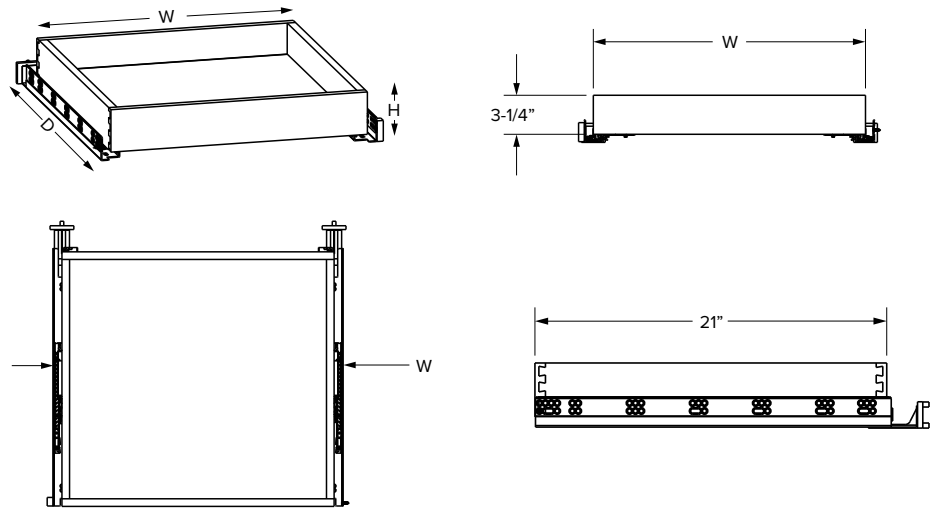

Organizers – rollout trays

SKU	W	D	H
ROT15	11"	21"	3-1/4"
ROT18	14"	21"	3-1/4"
ROT21	17"	21"	3-1/4"
ROT24	19-1/2"	21"	3-1/4"
ROT27	22-1/2"	21"	3-1/4"
ROT30	25-1/2"	21"	3-1/4"
ROT33	28-1/2"	21"	3-1/4"
ROT36	31-1/2"	21"	3-1/4"

NOTE: Drawer slides included.
MID include soft-close slides.
ECO include self-close slides.