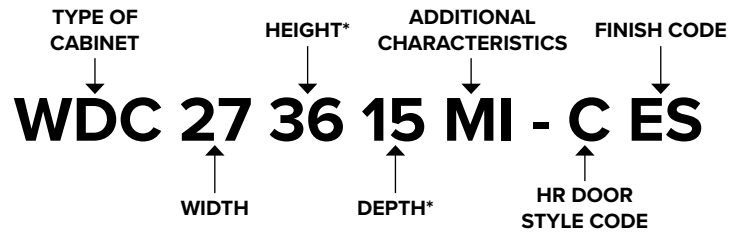

Two Double Door
48" Width

**Double Door and
Double Drawer**
36", 42" or 48" Width

**Double Door and
Six Drawer**
60" Width

**Two Double Door and
Triple Drawer**
60" Width

Nomenclature

TYPE OF CABINET			
B	Base Cabinet	SAMB	Sample Base Front
BC	Base Corner Cabinet	SAMD	Sample Base Door
BBC	Blind Base Corner Cabinet	SAMMB	Sample Mini Base
BFH	Base Full Height Cabinet	SB	Sink Base Cabinet
DB	Drawer Base Cabinet	SBF	Sink Base Farm Cabinet
KD	Knee Drawer	SFCD	Sink Front Corner Diagonal Cabinet
MWB	Microwave Base Cabinet	UP	Utility Pantry Cabinet
MWC	Microwave Wall Cabinet	VB	Vanity Base Cabinet
OVD	Double Oven Cabinet	VBTD	Vanity Base Top Drawer Cabinet
VCDB	Vanity Combo Sink Drawer Cabinet		
VDB	Vanity Drawer Base Cabinet		
VFH	Vanity Full Height Cabinet		
VL	Vanity Linen Closet		
VSB	Vanity Sink Base Cabinet		
W	Wall Cabinet		
WBC	Wall Blind Cabinet		
WDC	Wall Diagonal Corner Cabinet		
WEC	Wall End Cabinet		