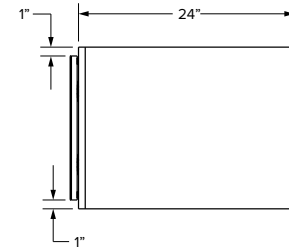

Wall Cabinets - Dimensions

24" Deep cabinets

Essentials Overlay

18" High