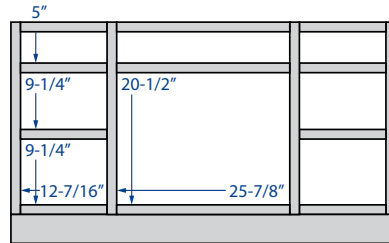

Essentials

Premier

Essentials

VCDB60-6

Premier