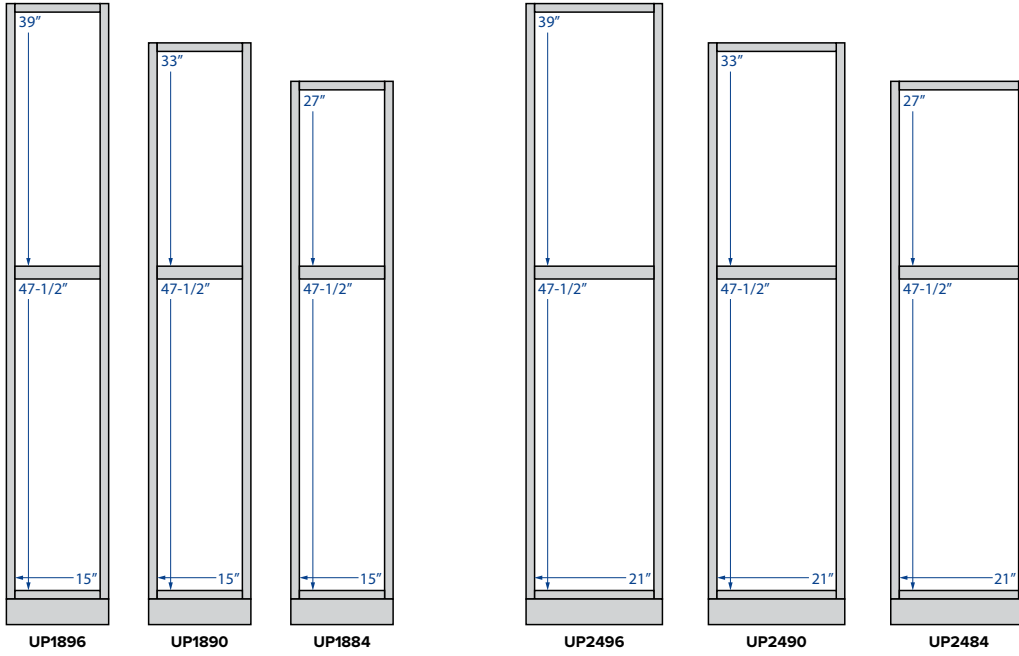

Pantry Cabinets - Openings