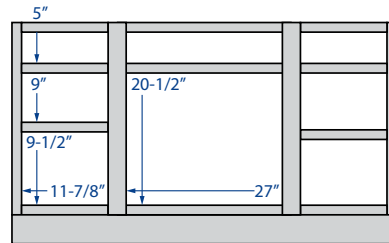

Essentials

Premier

Essentials

Premier

VCDB60-6