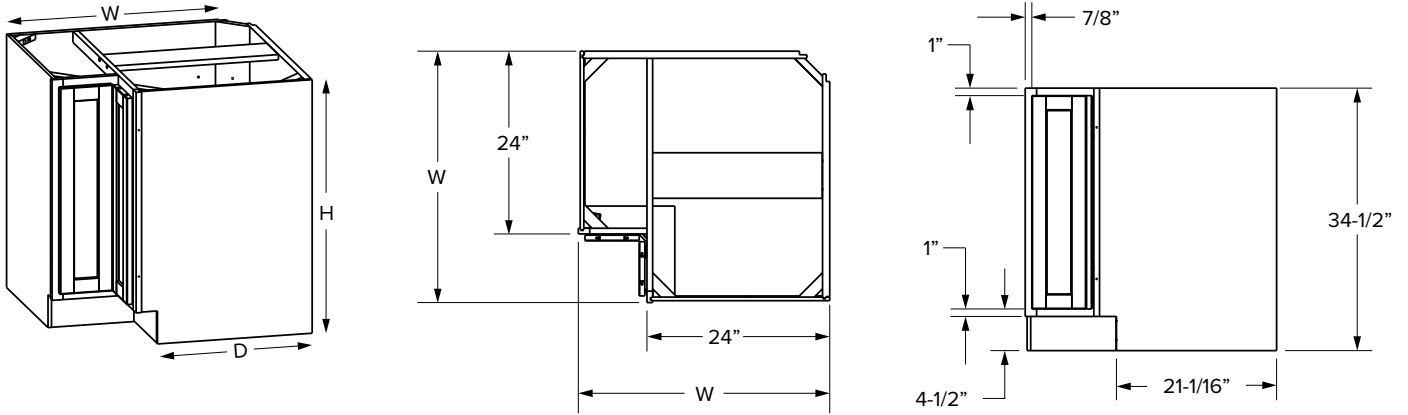

Corner cabinets

Essentials Overlay