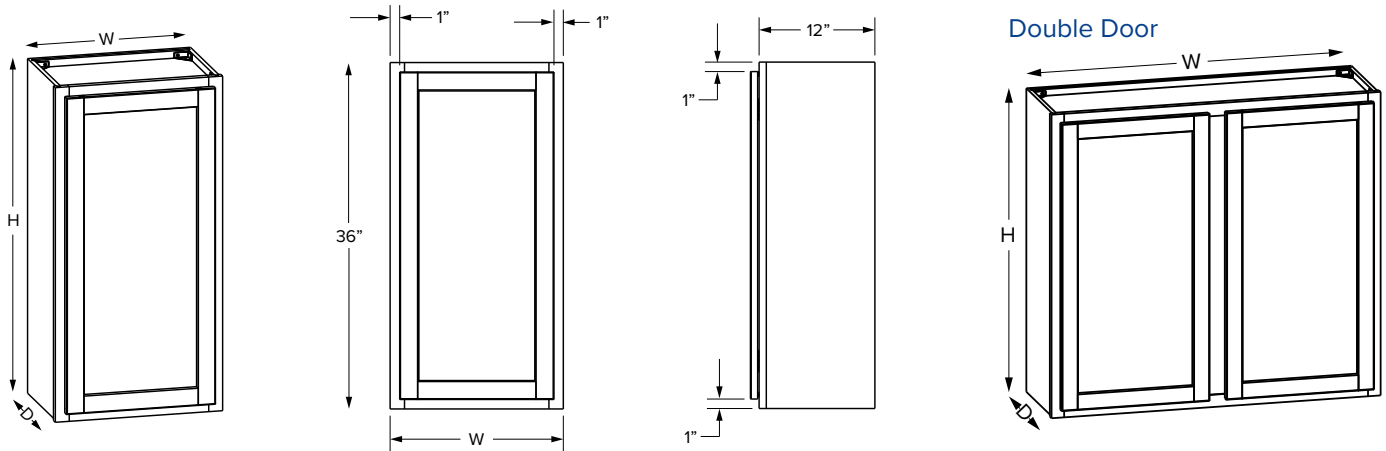

36" Height cabinets

Essentials overlay

Premier overlay