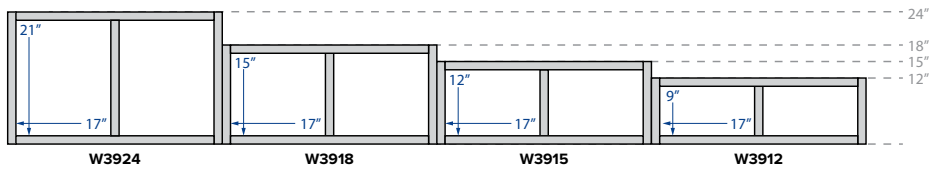

Wall Cabinets - Openings

Essentials

Premier

Essentials

Premier