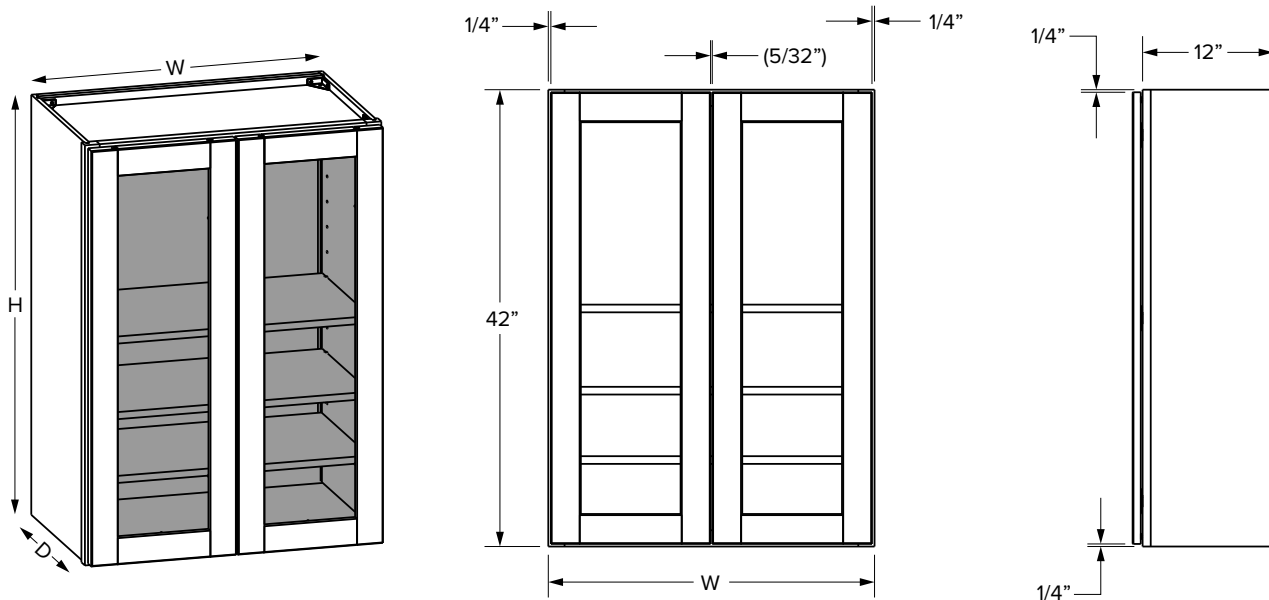

*39" and 42" wide cabinets have a center stile

Wall Cabinets - Dimensions

42" Height glass door cabinets

Premier Overlay - Single Door

Premier Overlay - Double Door

	SKU	W	H	D	Shelves	# of Doors	PREMIER			
							Opening		Door	
							Width	Height	Width	Height
SINGLE DOOR	W1542MI	15"	42"	12"	3	1	12"	39"	14-17/32"	41-17/32"
	W1842MI	18"	42"	12"	3	1	15"	39"	17-17/32"	41-17/32"
DOUBLE DOOR	W3042MI	30"	42"	12"	3	2	27"	39"	14-11/16"	41-17/32"
	W3642MI	36"	42"	12"	3	2	33"	39"	17-11/16"	41-17/32"