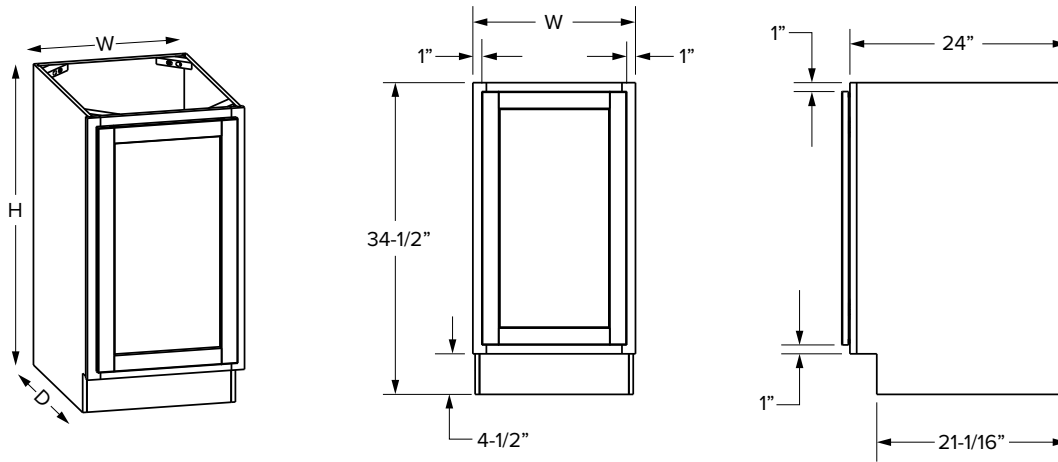

Full height cabinets

Essentials Overlay