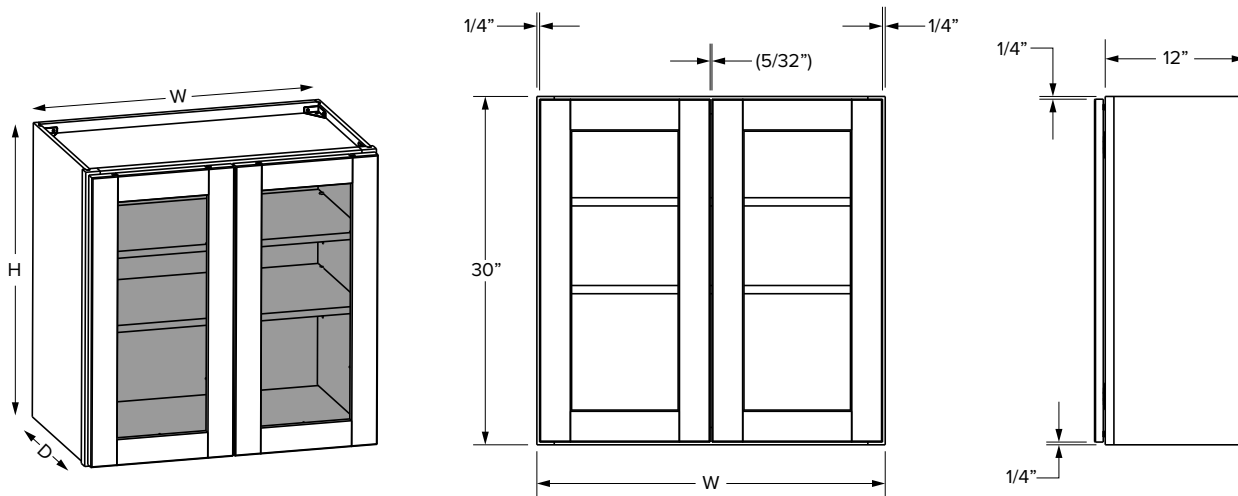

Glass door wall cabinets only available in the Premier collection

Diagonal Corner
 30", 36" or 42" Height
 12 or 15" Depth
 24" and 27" Width

Diagonal Corner Glass Door
Matching Interior
 30", 36" or 42" Height
 12 or 15" Depth
 24" and 27" Width

*39" and 42" wide cabinets have a center stile

Wall Cabinets - Dimensions

30" Height glass door cabinets

Premier Overlay - Single Door

Premier Overlay - Double Door

SKU	W	H	D	Shelves	# of Doors	PREMIER			
						Opening		Door	
						Width	Height	Width	Height
W1530MI	15"	30"	12"	2	1	12"	27"	14-17/32"	29-17/32"
W1830MI	18"	30"	12"	2	1	15"	27"	17-17/32"	29-17/32"
W3030MI	30"	30"	12"	2	2	27"	27"	14-11/16"	29-17/32"
W3630MI	36"	30"	12"	2	2	33"	27"	17-11/16"	29-17/32"