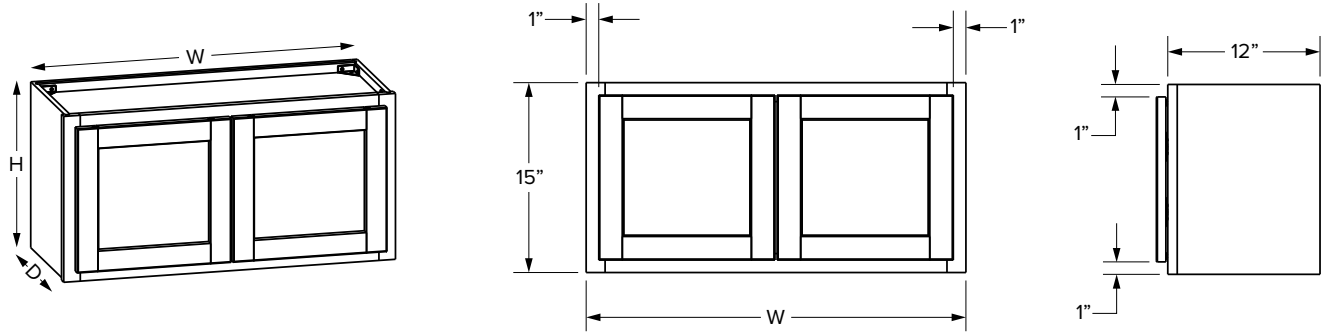

15" Height cabinets

Essentials Overlay