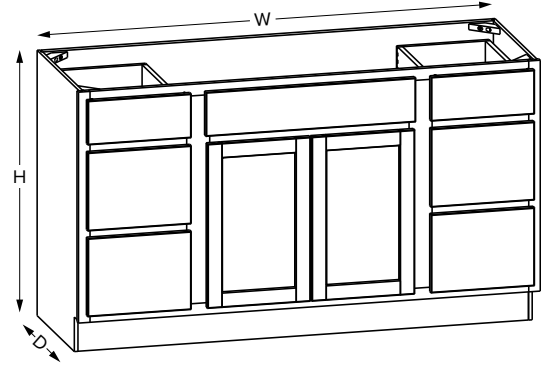

*42" and 48" wide cabinets have a center stile

Vanity Cabinets - Dimensions

Combo cabinets

Essentials Overlay

VCDB60-3

VCDB60-6

SKU	ESSENTIALS																	
				Door Opening		Drawer Opening				False Front Opening		Door Size		Drawer Front Size			False Front Size	
	W	H	D	Width	Height	Width	2 Height	3 Height	4 Height	Width	1 Height	Width	Height	Width	2 Height	3&4 Height	Width	1 Height
VCDB60-3	60"	34-1/2"	21"	20-1/2"	20-1/2"	9-3/4"	5"	9-1/4"	9-1/4"	20-1/2"	5"	10-11/16"	21-11/32"	10-15/16"	5-23/32"	10-5/32"	21-9/16"	5-23/32"
VCDB60-6	60"	34-1/2"	21"	25-7/8"	20-1/2"	12-7/16"	5"	9-1/4"	9-1/4"	25-7/8"	5"	13-3/8"	21-11/32"	13-7/16"	5-23/32"	10-5/32"	27-1/4"	5-23/32"