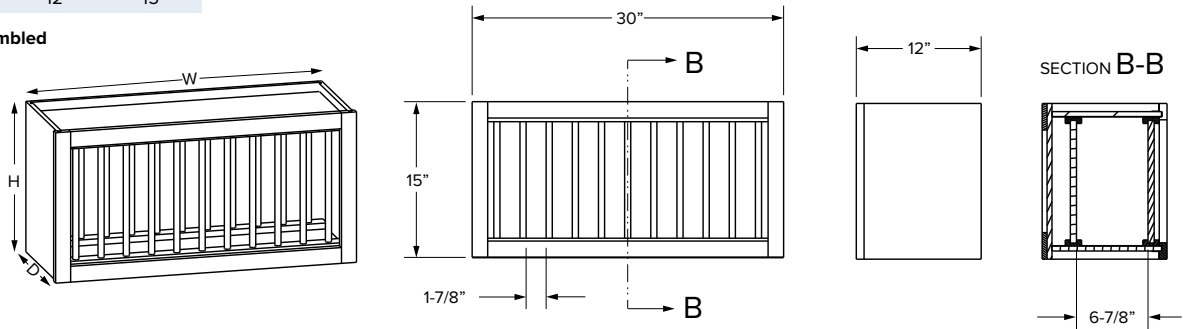

SKU	W	D	H
ORG36	36"	12"	6"

NOTE: Ships preassembled

Plate rack

SKU	W	D	H
PR3015	30"	12"	15"

NOTE: Ships preassembled

Wine rack

SKU	W	D	H
WR3015	30"	12"	15"

NOTE: Ships preassembled