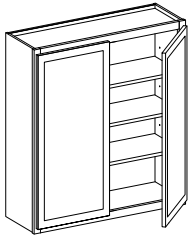

The Cabinet Lineup

WALL CABINETS

12" deep except where noted
 42" high wall cabinets will have 3 shelves
 *39" and 42" widths will have a center stile unless otherwise noted

Double Door
 12" Height
 30", 33", 36"
 or *39" Width

Double Door
 15" Height
 30", 33", 36"
 or *39" Width

Double Door
 18" Height
 21", 24", 30", 33", 36"
 or *39" Width

Double Door
 24" Height
 30", 33", 36" or *39" Width

Deep Double Door
 18" or 24" Height • 24" Depth
 36" or *39" Width
 18" Height does not have shelf

Single Door
 30" Height
 9", 12", 15", 18" or 21" Width

Double Door
 30" Height
 24", 27", 30", 33",
 36", *39" or *42" Width

Single Door
 36" Height
 9", 12", 15", 18" or 21" Width

Double Door
 36" Height
 24", 27", 30", 33",
 36", *39" or *42" Width

Single Door
 42" Height
 9", 12", 15", 18" or 21" Width

Double Door
 42" Height
 24", 27", 30", 33",
 36", *39" or *42" Width

Single & Double Glass Door
Matching Interior
 30" Height
 15", 18", 30" or 36" Width