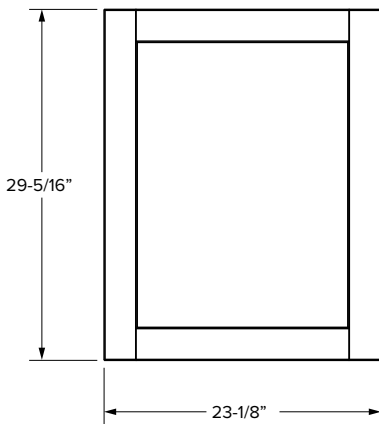

Hatteras - BDEP