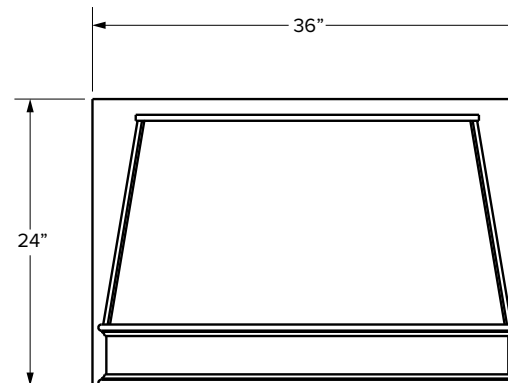

Range hoods

	W	H	D	Projection
RHAR36	36"	24"	15"	7-1/2"
RHCL36	36"	24"	15"	7-1/2"

NOTES:

Works with Premier & Essentials.

The box of these range hoods can be trimmed to size.

Angled hood section can be removed from box and applied separately.

Some assembly required.

RHCL36