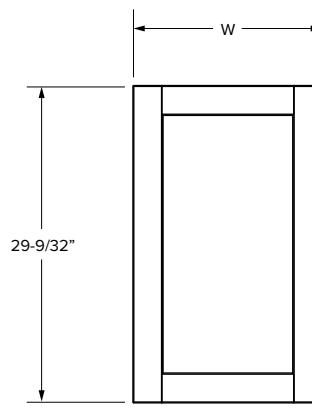

Premier Overlay