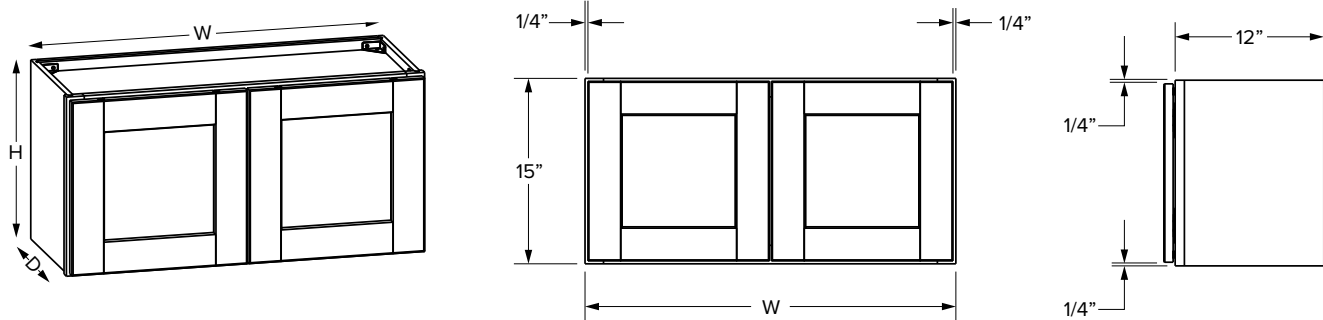

Premier Overlay

SKU						ESSENTIALS				PREMIER			
	W	H	D	Shelves	# of Doors	Opening		Door		Opening		Door	
						Width	Height	Width	Height	Width	Height	Width	Height
W3015	30"	15"	12"	0	2	27"	12"	13-29/32"	13-1/32"	27"	12"	14-11/16"	14-17/32"
W3315	33"	15"	12"	0	2	30"	12"	15-13/32"	13-1/32"	30"	12"	16-3/16"	14-17/32"
W3615	36"	15"	12"	0	2	33"	12"	16-29/32"	13-1/32"	33"	12"	17-11/16"	14-17/32"
W3915*	39"	15"	12"	0	2	16-7/16"	12"	17-17/32"	13-1/32"	17"	12"	19-1/16"	14-17/32"

*39" and 42" wide cabinets have a center stile