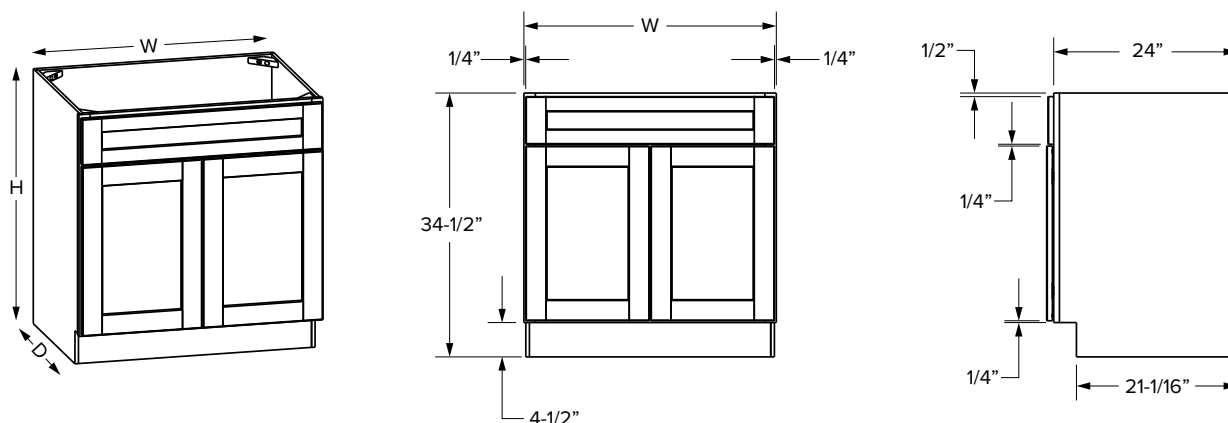

*39" and 42" wide cabinets have a center stile

Base Cabinets - Dimensions

Sink base cabinets

Essentials Overlay

Premier Overlay

SKU	W	H	D	# of Doors	# of Drawers	ESSENTIALS							
						Door Opening		Drawer Opening		Door Size		Drawer Front Size	
						Width	Height	Width	Height	Width	Height	Width	Height
SB30	30"	34-1/2"	24"	2	1 false	27"	20-1/2"	27"	5"	13-29/32"	21-11/32"	28-1/32"	5-23/32"
SB33	33"	34-1/2"	24"	2	1 false	30"	20-1/2"	30"	5"	15-13/32"	21-11/32"	31-1/32"	5-23/32"
SB36	36"	34-1/2"	24"	2	1 false	33"	20-1/2"	33"	5"	16-29/32"	21-11/32"	34-1/32"	5-23/32"
SB39*	39"	34-1/2"	24"	2	1 false	16-7/16"	20-1/2"	35-7/8"	5"	17-17/32"	21-11/32"	37-1/32"	5-23/32"