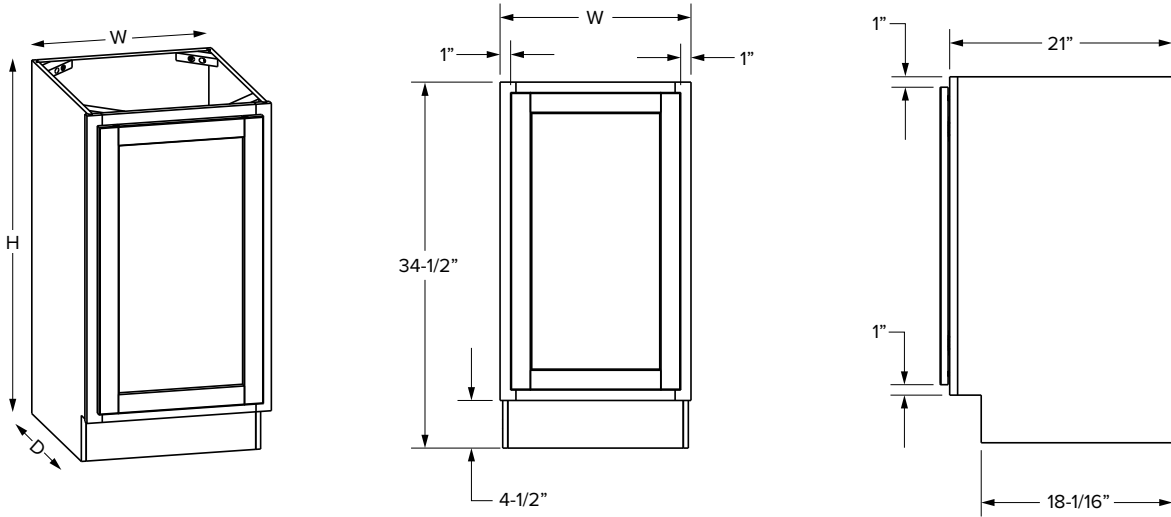

SKU	W	H	D
MWC3018	30"	18"	12"

NOTE: Works with Premier & Essentials

Vanity Cabinets - Dimensions

Full height cabinets

Essentials Overlay

Premier Overlay

SKU	W	H	D	# of Doors	ESSENTIALS				PREMIER			
					Opening		Door Size		Opening		Door Size	
					Width	Height	Width	Height	Width	Height	Width	Height
VFH12	12"	34-1/2"	21"	1	9"	27"	10-1/32"	28-1/32"	9"	27"	11-17/32"	29-9/32"