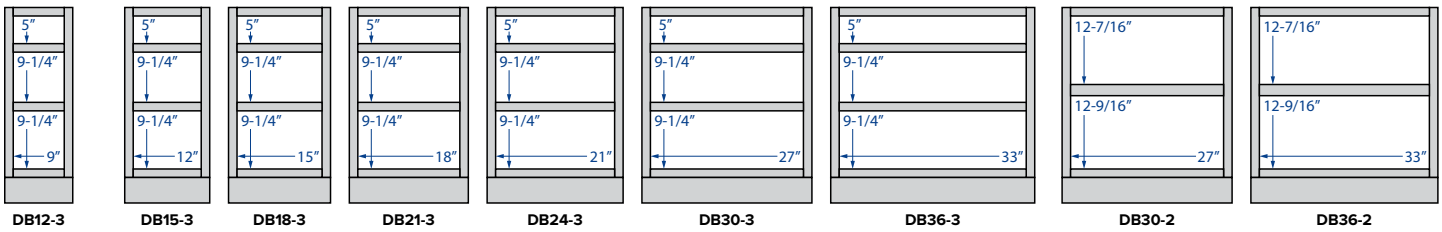

Essentials