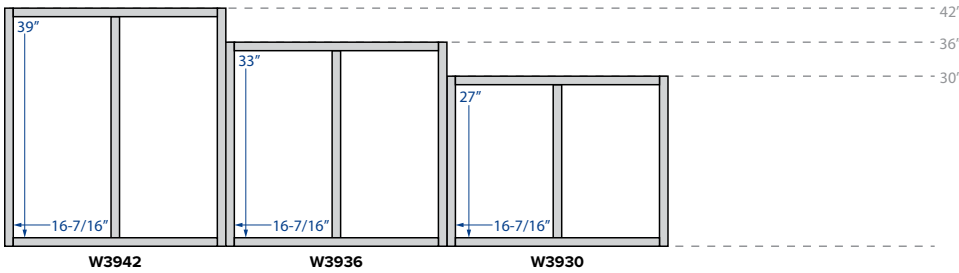

Essentials