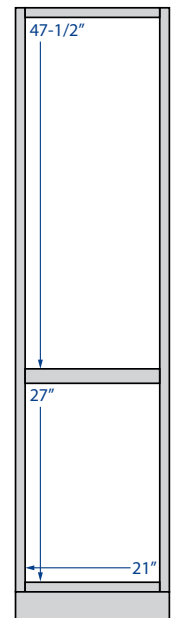

Essentials

Premier

Essentials

Premier

VL2484