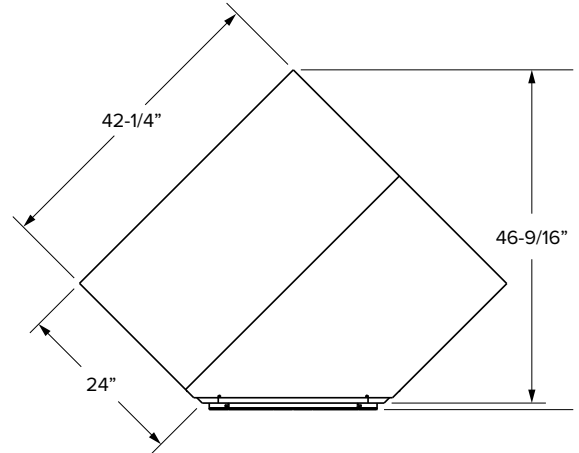

Premier Overlay

SKU	ESSENTIALS													
	W	H	D	# of Doors	# of Drawers	Door Opening		Drawer Opening		Door Size		Drawer Front Size		
						Width	Height	Width	Height	Width	Height	Width	Height	
SFCD42	26-7/8"	34-1/2"	24"	2	1 false	20-13/16"	20-1/2"	20-13/16"	5"	10-15/16"	21-11/32"	21-7/8"	5-23/32"	

SKU	PREMIER													
	W	H	D	# of Doors	# of Drawers	Door Opening		Drawer Opening		Door Size		Drawer Front Size		
						Width	Height	Width	Height	Width	Height	Width	Height	
SFCD42	26-7/8"	34-1/2"	24"	2	1 false	20-13/16"	20-1/2"	20-13/16"	5"	11-11/16"	22-27/32"	23-15/32"	6-7/32"