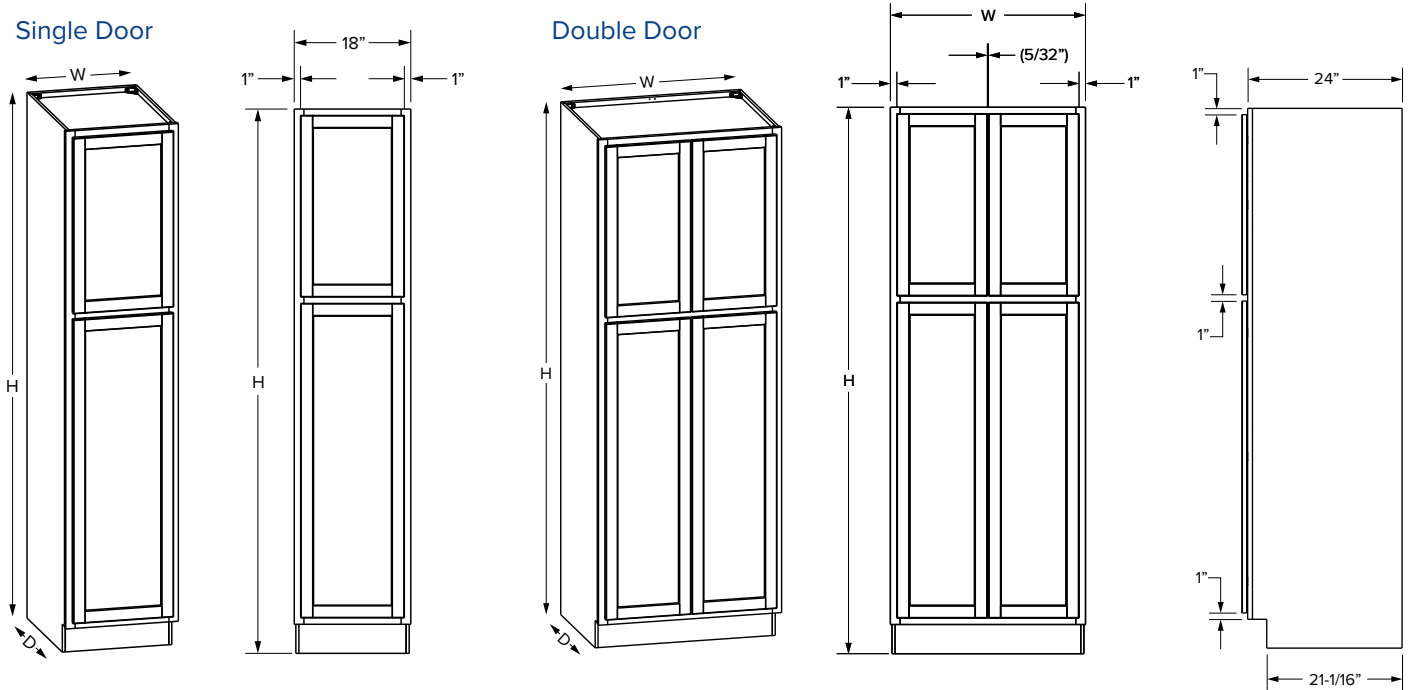

Pantry Cabinets - Dimensions

Essentials Overlay

SKU						ESSENTIALS					
	W	H	D	Shelves	# of Doors	Door Opening			Door Size		
						Width	1 Height	2 Height	Width	1 Height	2 Height
UP1884	18"	84"	24"	6	2	15"	27"	47-1/2"	16-1/32"	28-1/32"	48-17/32"
UP1890	18"	90"	24"	6	2	15"	33"	47-1/2"	16-1/32"	34-1/32"	48-17/32"
UP1896	18"	96"	24"	7	2	15"	39"	47-1/2"	16-1/32"	40-1/32"	48-17/32"
UP2484	24"	84"	24"	6	4	21"	27"	47-1/2"	10-15/16"	28-1/32"	48-17/32"
UP2490	24"	90"	24"	6	4	21"	33"	47-1/2"	10-15/16"	34-1/32"	48-17/32"
UP2496	24"	96"	24"	7	4	21"	39"	47-1/2"	10-15/16"	40-1/32"	48-17/32"
UP3084	30"	84"	24"	6	4	27"	27"	47-1/2"	13-29/32"	28-1/32"	48-17/32"
UP3090	30"	90"	24"	6	4	27"	33"	47-1/2"	13-29/32"	34-1/32"	48-17/32"
UP3096	30"	96"	24"	7	4	27"	39"	47-1/2"	13-29/32"	40-1/32"	48-17/32"