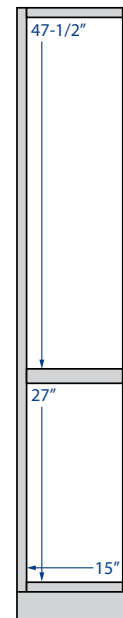

Essentials

Premier

Essentials

Premier

VL1884