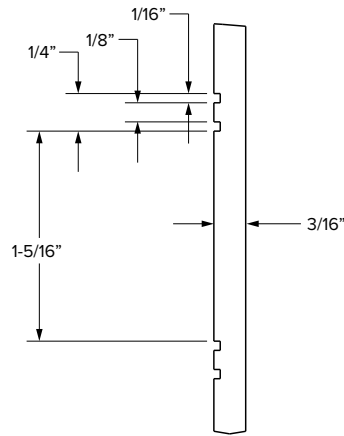

Valance arched

SKU	W	D	H
VAR36	36"	3/4"	6"
VAR48	48"	3/4"	6"

Valance scalloped

SKU	W	D	H
VSC48	48"	3/4"	6"

Back panel - beaded

SKU	T	H	L	Grain
PBBH4896	1/4"	48"	96"	horizontal

DETAIL A
SCALE 1.500

Back panels