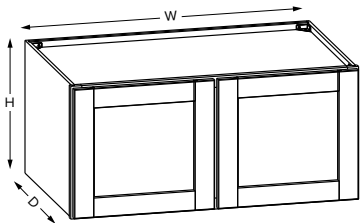

Single Door
 30" Height
 9", 12", 15", 18" or 21" Width

Double Door
 30" Height
 24", 27", 30", 33",
 36", *39" or *42" Width

Single Door
 36" Height
 9", 12", 15", 18" or 21" Width

Double Door
 36" Height
 24", 27", 30", 33",
 36", *39" or *42" Width

Single & Double Glass Door
Matching Interior
 36" Height
 15", 18", 30" or 36" Width

Single & Double Glass Door
Matching Interior
 42" Height
 15", 18", 30" or 36" Width

Wall End Single Door
 30", 36" or 42" Height
 12" Width

Glass door wall cabinets only available in the Premier collection

Diagonal Corner
 30", 36" or 42" Height
 12 or 15" Depth
 24" and 27" Width

Diagonal Corner Glass Door
Matching Interior
 30", 36" or 42" Height
 12 or 15" Depth
 24" and 27" Width

24" High

SKU	W	H	D	Shelves	# of Doors	ESSENTIALS				PREMIER			
						Opening		Door		Opening		Door	
						Width	Height	Width	Height	Width	Height	Width	Height
W361824	36"	18"	24"	0	2	33"	15"	16-29/32"	16-1/32"	33"	15"	17-11/16"	17-9/16"
W391824*	39"	18"	24"	0	2	16-15/16"	15"	17-17/32"	16-1/32"	16-15/16"	15"	19-1/16"	17-9/16"
W362424	36"	24"	24"	1	2	33"	21"	16-29/32"	21-31/32"	33"	21"	17-11/16"	23-9/16"
W392424*	39"	24"	24"	1	2	16-15/16"	21"	17-17/32"	21-31/32"	16-15/16"	21"	19-1/16"	23-9/16"