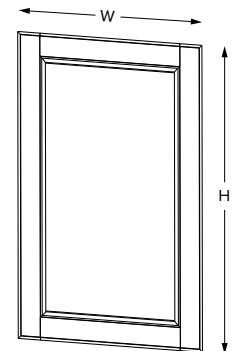

Essentials Overlay

Premier Overlay