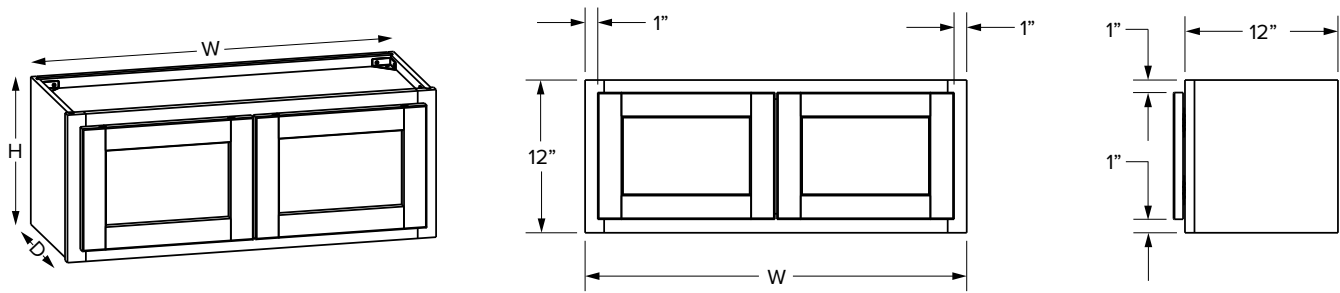

VL1584

VL1884

VL2484

Wall Cabinets - Dimensions

12" Height cabinets

Essentials Overlay

Premier Overlay

SKU						ESSENTIALS				PREMIER			
	W	H	D	Shelves	# of Doors	Opening		Door		Opening		Door	
						Width	Height	Width	Height	Width	Height	Width	Height
W3012	30"	12"	12"	0	2	27"	9"	13-29/32"	9-31/32"	27"	9"	14-11/16"	11-17/32"
W3312	33"	12"	12"	0	2	30"	9"	15-13/32"	9-31/32"	30"	9"	16-3/16"	11-17/32"
W3612	36"	12"	12"	0	2	33"	9"	16-29/32"	9-31/32"	33"	9"	17-11/16"	11-17/32"
W3912*	39"	12"	12"	0	2	16-7/16"	9"	17-17/32"	9-31/32"	17"	9"	19-1/16"	11-17/32"