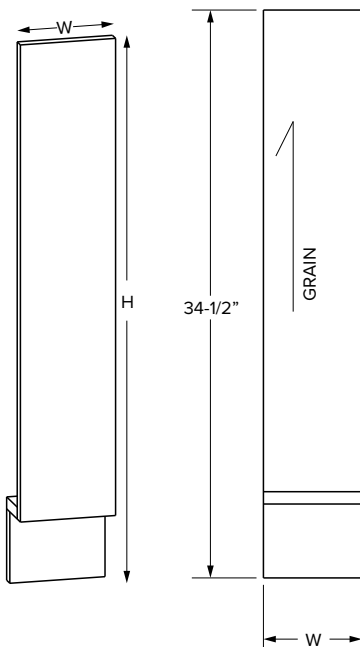

Base Fillers

SKU	T	W	H
BF3	3/4"	3"	34-1/2"
BF6	3/4"	6"	34-1/2"