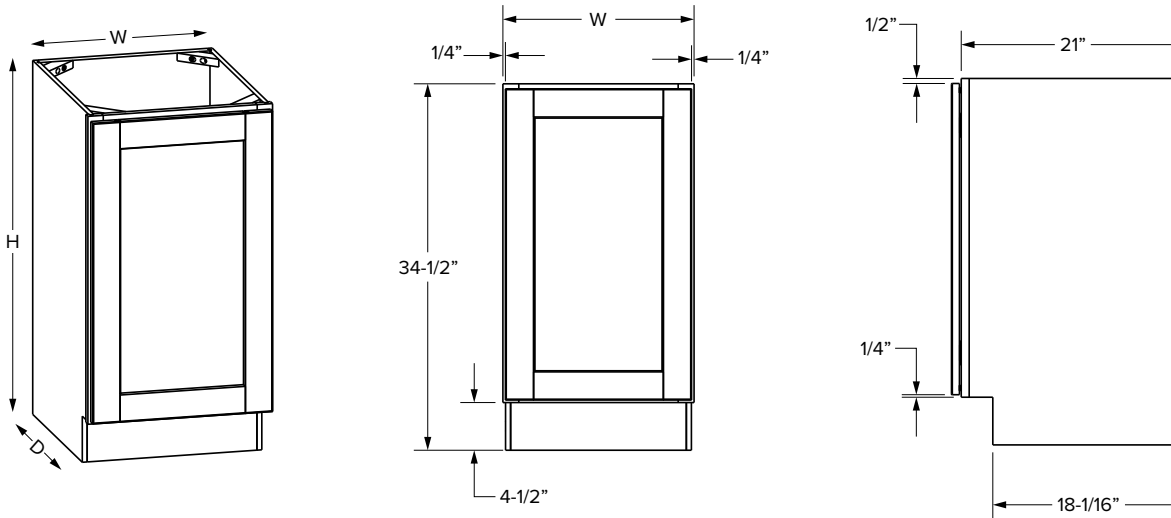

SKU	W	H	D
MWC3018	30"	18"	12"

NOTE: Works with Premier & Essentials

Vanity Cabinets - Dimensions

Full height cabinets

Essentials Overlay

Premier Overlay

SKU	W	H	D	# of Doors	ESSENTIALS				PREMIER			
					Opening		Door Size		Opening		Door Size	
					Width	Height	Width	Height	Width	Height	Width	Height
VFH12	12"	34-1/2"	21"	1	9"	27"	10-1/32"	28-1/32"	9"	27"	11-17/32"	29-9/32"