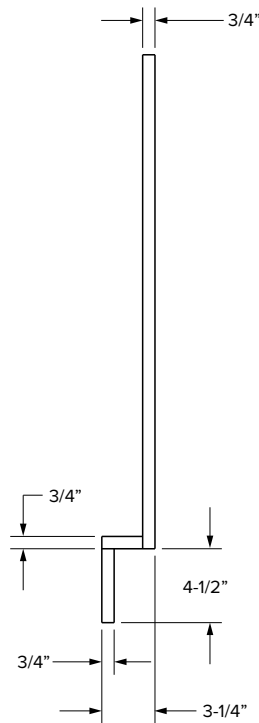

Base Fillers

SKU	T	W	H
BF3	3/4"	3"	34-1/2"
BF6	3/4"	6"	34-1/2"