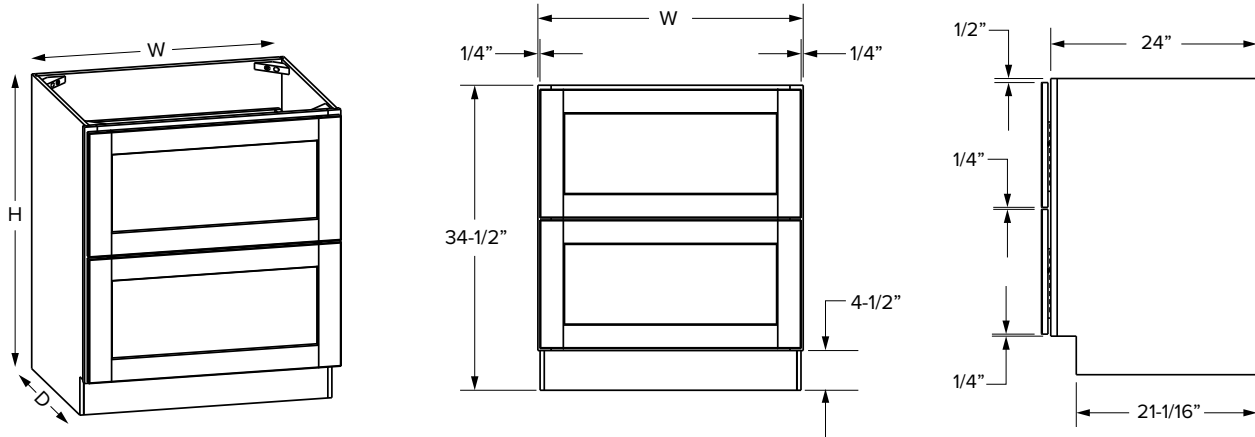

Base Cabinets - Dimensions

Two drawer cabinets

Essentials Overlay

Premier Overlay

SKU					ESSENTIALS					PREMIER				
	W	H	D	# of Drawers	Drawer Opening			Drawer Front Size		Drawer Opening			Drawer Front Size	
					Width	1 Height	2 Height	Width	Height	Width	1 Height	2 Height	Width	Height
DB30-2	30"	34-1/2"	24"	2	27"	12-7/16"	12-7/16"	28-1/32"	13-17/32"	27"	12-1/8"	12-3/4"	29-17/32"	14-17/32"
DB36-2	36"	34-1/2"	24"	2	33"	12-7/16"	12-7/16"	34-1/32"	13-17/32"	33"	12-1/8"	12-3/4"	35-17/32"	14-17/32"