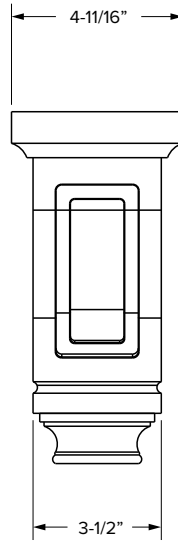

Accessories - Dimensions

Corbels

SKU	W	D	H
CORBEL-B	4-11/16"	4-11/16"	9-5/8"
CORBEL-LS	3-1/2"	7-3/16"	12"
CORBEL-S	3-3/4"	3-3/4"	6-7/8"