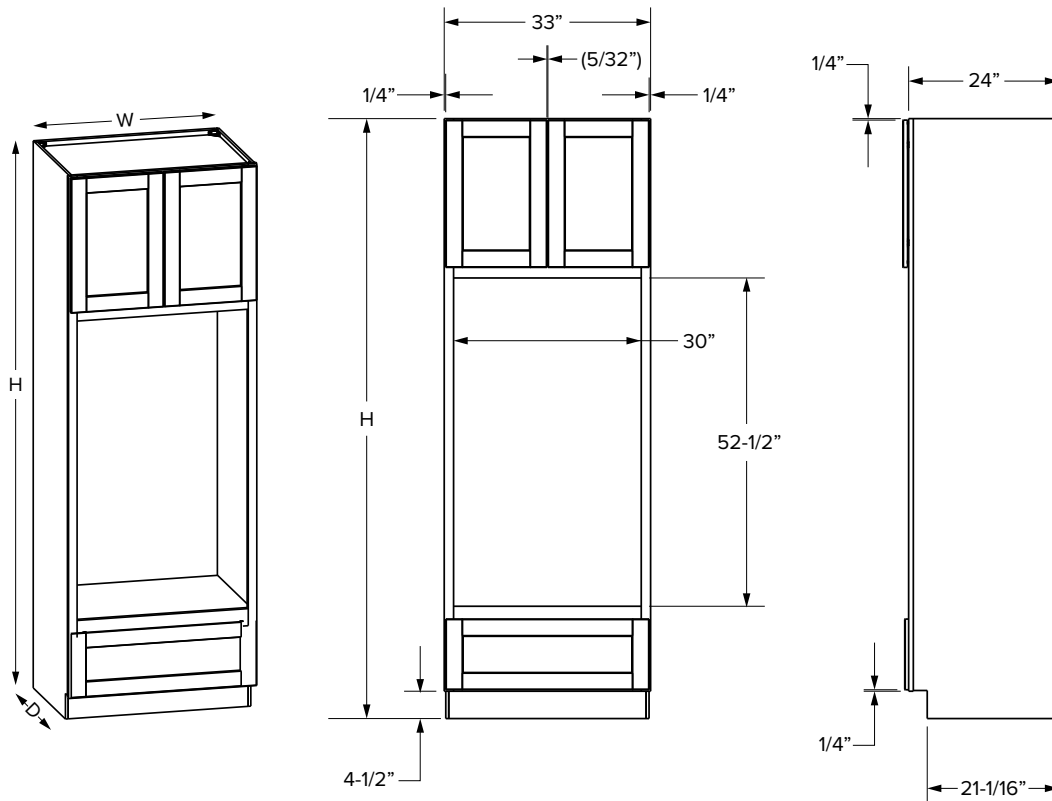

Double oven cabinets

Premier Overlay

SKU	W	H	D	Shelves	# of Doors	# of Drawers	PREMIER							
							Door Opening		Drawer Opening		Door Size		Drawer Front Size	
							Width	Height	Width	Height	Width	Height	Width	Height
OVD3384	33"	84"	24"	0	2	1	30"	9"	30"	9"	16-3/16"	11-17/32"	32-1/2"	11-5/16"
OVD3390	33"	90"	24"	0	2	1	30"	15"	30"	9"	16-3/16"	17-17/32"	32-1/2"	11-5/16"
OVD3396	33"	96"	24"	1	2	1	30"	21"	30"	9"	16-3/16"	23-17/32"	32-1/2"	11-5/16"

Double oven panel overlay

SKU	W	T	H
OVD33P	32-1/2"	3/4"	55"

NOTE: Can be trimmed to size
Works with Premier & Essentials