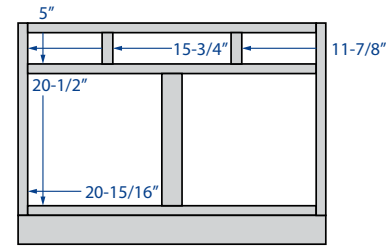

Essentials

Premier

VBTD48

Essentials

Premier