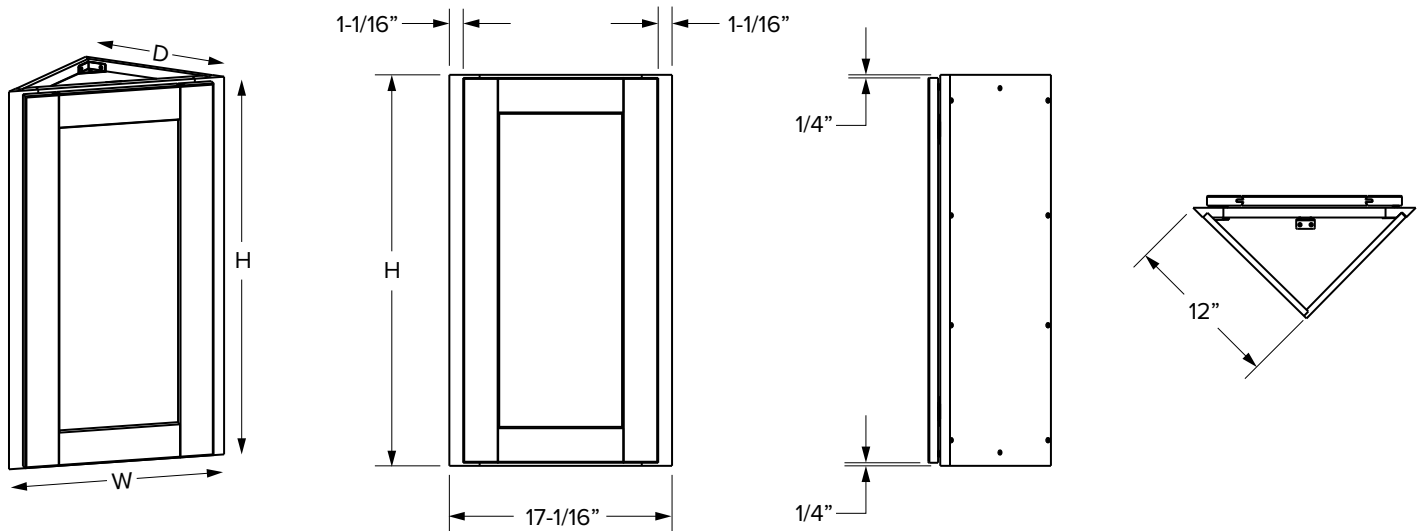

Premier Overlay

SKU	ESSENTIALS										PREMIER			
	W	H	D	Shelves	# of Doors	Opening		Door		Opening		Door		
						Width	Height	Width	Height	Width	Height	Width	Height	
WEC1230	17-1/16"	30"	12"	2	1	12-5/16"	27	13-7/16"	28-1/32"	12-5/16"	27"	14-31/32"	29-17/32"	
WEC1236	17-1/16"	36"	12"	2	1	12-5/16"	33"	13-7/16"	34-1/32"	12-5/16"	33"	14-31/32"	35-17/32"	
WEC1242	17-1/16"	42"	12"	3	1	12-5/16"	39"	13-7/16"	40-1/32"	12-5/16"	39"	14-31/32"	41-17/32"