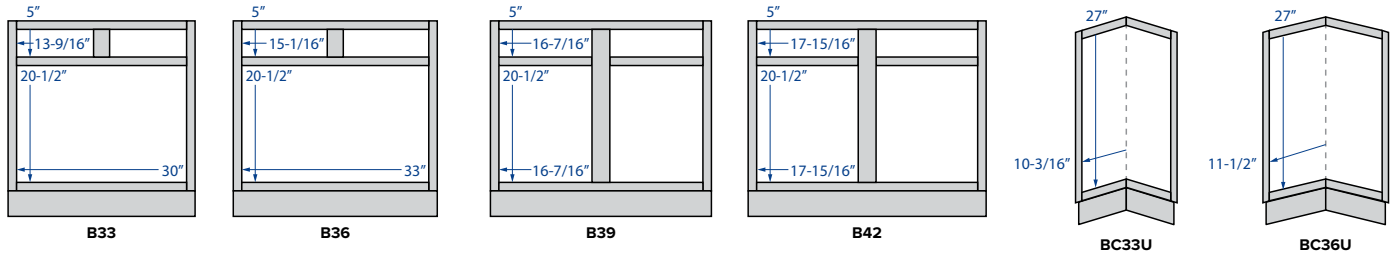

Base cabinets – openings