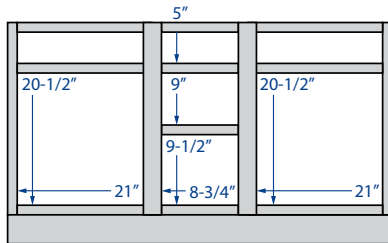

Premier

VCDB60-3