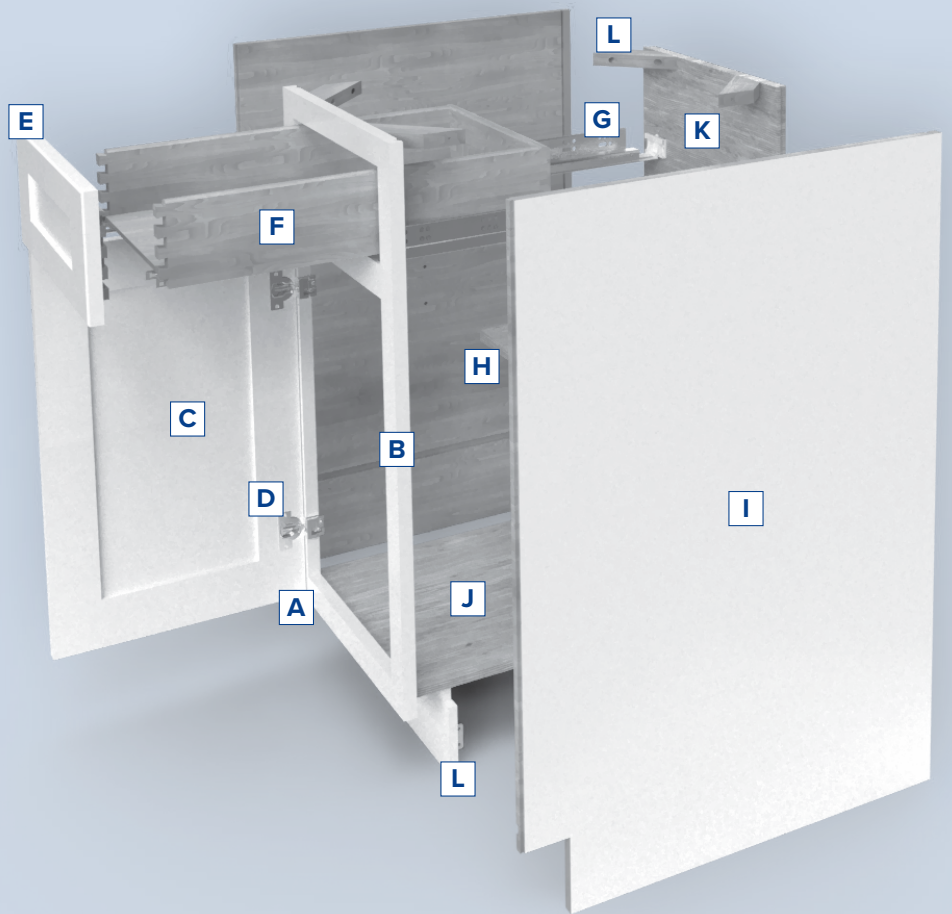

Available in 3 finishes:
Painted Polar White, Painted Pebble Grey, and Stained Espresso

Thoughtfully Designed. Carefully Crafted.

	PREMIER Collection Catalina, Maui	ESSENTIALS Collection Hatteras
DOOR STYLES		
A OVERLAY	<ul style="list-style-type: none"> • Full-overlay doors and drawer fronts 	<ul style="list-style-type: none"> • Partial-overlay doors and drawer fronts
B FACE FRAME	<ul style="list-style-type: none"> • 3/4" x 1-1/2" solid birch face frame 	<ul style="list-style-type: none"> • 3/4" x 1-1/2" solid birch face frame
C DOORS	<ul style="list-style-type: none"> • Stained (and Maui painted) doors are 5-piece birch solid wood cope-and-stick construction with a 3/4" thick, 2-3/4" wide door frame and 1/4" veneered center panel • Painted (except Maui) doors are 5-piece HDF cope-and-stick with a 3/4" thick, 2-3/4" wide door frame with 1/4" HDF center panel 	<ul style="list-style-type: none"> • Stained doors are 5-piece birch solid wood cope-and-stick construction with a 3/4" thick, 2" wide door frame and 1/4" veneered center panel • Painted doors are 5-piece HDF cope-and-stick with a 3/4" thick, 2" wide door frame and 1/4" HDF center panel
D HINGES	<ul style="list-style-type: none"> • 6-way adjustable soft-close concealed hinges 	<ul style="list-style-type: none"> • 6-way adjustable self-close concealed hinges
E DRAWER FRONTS	<ul style="list-style-type: none"> • 5-piece drawer fronts with 3/4" thick frame and 1/4" thick center panel 	<ul style="list-style-type: none"> • 3/4" thick slab drawer fronts
F DRAWERS	<ul style="list-style-type: none"> • 5/8" thick solid wood dovetail drawer boxes with 1/2" thick veneered plywood drawer bottom 	<ul style="list-style-type: none"> • 5/8" thick solid wood dovetail drawer boxes with 1/2" thick veneered plywood drawer bottom
G DRAWER SLIDES	<ul style="list-style-type: none"> • Premium full extension, 100 lb dynamic weight rated, adjustable undermount soft-close slides 	<ul style="list-style-type: none"> • 3/4" extension, 100 lb static weight rated, undermount epoxy slides
H SHELVES	<ul style="list-style-type: none"> • 3/4" thick veneered plywood adjustable shelves – half depth in base cabinets • 5 mm spoon pins included 	<ul style="list-style-type: none"> • 3/4" thick veneered plywood adjustable shelves – half depth in base cabinets • 5 mm spoon pins included
I END PANELS	<ul style="list-style-type: none"> • 1/2" thick plywood end panels with exterior finish to match • UV coated, natural birch interior 	<ul style="list-style-type: none"> • 1/2" thick plywood end panels with exterior finish to match • UV coated, natural birch interior
J TOP/BOTTOM PANELS	<ul style="list-style-type: none"> • 1/2" thick plywood captured top and bottom • UV coated, natural birch interior 	<ul style="list-style-type: none"> • 1/2" thick plywood captured top and bottom • UV coated, natural birch interior
K BACK PANELS	<ul style="list-style-type: none"> • UV coated plywood back panel 	<ul style="list-style-type: none"> • UV coated plywood back panel
L CONSTRUCTION	<ul style="list-style-type: none"> • All plywood cabinet construction • QuickBuild® Dovetail / Pocket screw assembly system • 3/4" thick solid wood corner braces • 4-1/2" high toe kick 	<ul style="list-style-type: none"> • All plywood cabinet construction • QuickBuild® Dovetail / Pocket screw assembly system • 3/4" thick solid wood corner braces • 4-1/2" high toe kick