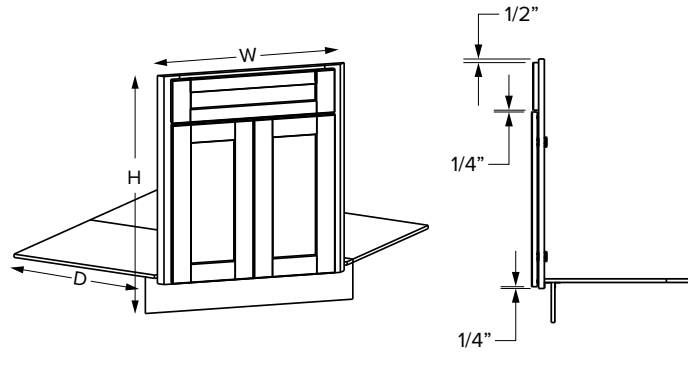

Premier Overlay

SKU	ESSENTIALS													
	W	H	D	# of Doors	# of Drawers	Door Opening		Drawer Opening		Door Size		Drawer Front Size		
						Width	Height	Width	Height	Width	Height	Width	Height	
SFCD42	26-7/8"	34-1/2"	24"	2	1 false	20-13/16"	20-1/2"	20-13/16"	5"	10-15/16"	21-11/32"	21-7/8"	5-23/32"	

SKU	PREMIER													
	W	H	D	# of Doors	# of Drawers	Door Opening		Drawer Opening		Door Size		Drawer Front Size		
						Width	Height	Width	Height	Width	Height	Width	Height	
SFCD42	26-7/8"	34-1/2"	24"	2	1 false	20-13/16"	20-1/2"	20-13/16"	5"	11-11/16"	22-27/32"	23-15/32"	6-7/32"