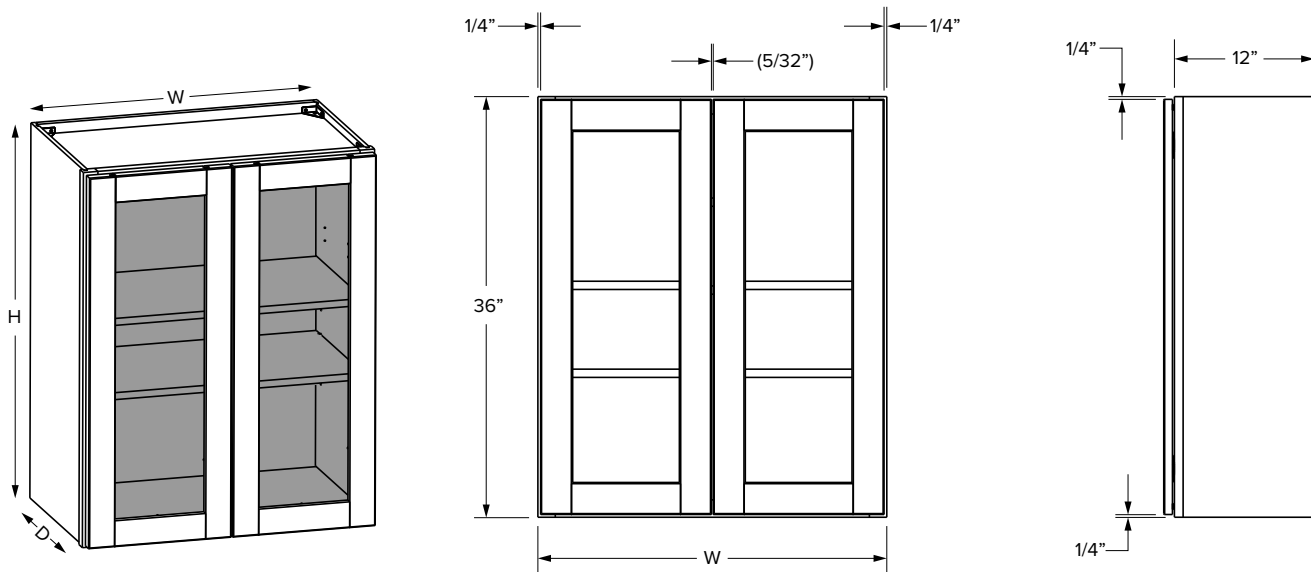

*39" and 42" wide cabinets have a center stile

Wall Cabinets - Dimensions

36" Height glass door cabinets

Premier Overlay - Single Door

Premier Overlay - Double Door

SKU	W	H	D	Shelves	# of Doors	PREMIER			
						Opening		Door	
						Width	Height	Width	Height
W1536MI	15"	36"	12"	2	1	12"	33"	14-17/32"	35-17/32"
W1836MI	18"	36"	12"	2	1	15"	33"	17-17/32"	35-17/32"
W3036MI	30"	36"	12"	2	2	27"	33"	14-11/16"	35-17/32"
W3636MI	36"	36"	12"	2	2	33"	33"	17-11/16"	35-17/32"