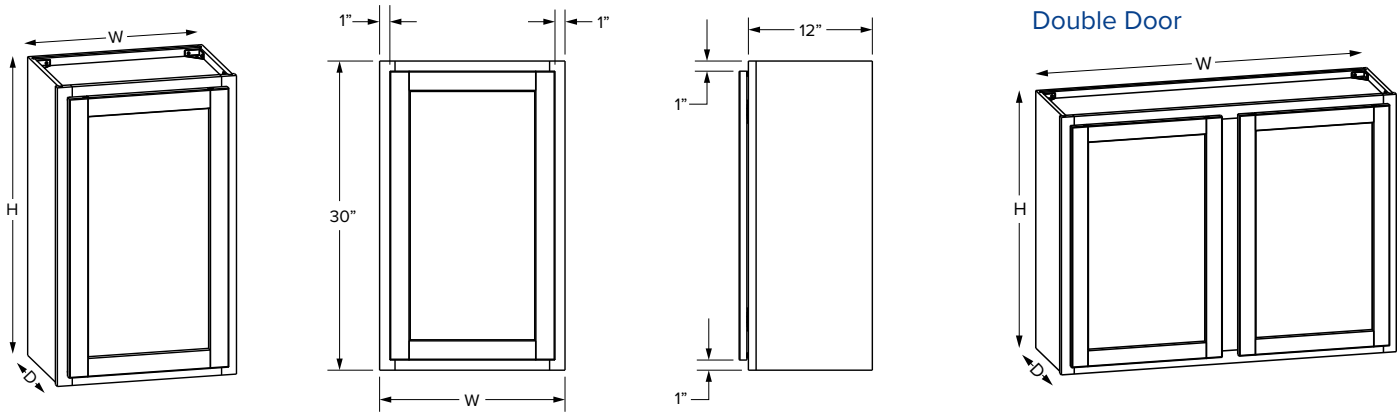

30" Height cabinets

Essentials overlay

Premier overlay