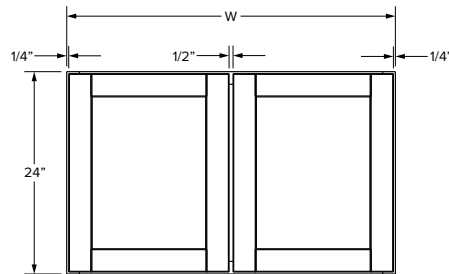

Wall Cabinets - Dimensions

24" Deep cabinets

Essentials Overlay

18" High

24" High

Premier Overlay

18" High

24" High

SKU	W	H	D	Shelves	# of Doors	ESSENTIALS				PREMIER			
						Opening		Door		Opening		Door	
						Width	Height	Width	Height	Width	Height	Width	Height
W361824	36"	18"	24"	0	2	33"	15"	16-29/32"	16-1/32"	33"	15"	17-11/16"	17-9/16"
W391824*	39"	18"	24"	0	2	16-15/16"	15"	17-17/32"	16-1/32"	16-15/16"	15"	19-1/16"	17-9/16"
W362424	36"	24"	24"	1	2	33"	21"	16-29/32"	21-31/32"	33"	21"	17-11/16"	23-9/16"
W392424*	39"	24"	24"	1	2	16-15/16"	21"	17-17/32"	21-31/32"	16-15/16"	21"	19-1/16"	23-9/16"

*39" and 42" wide cabinets have a center stile