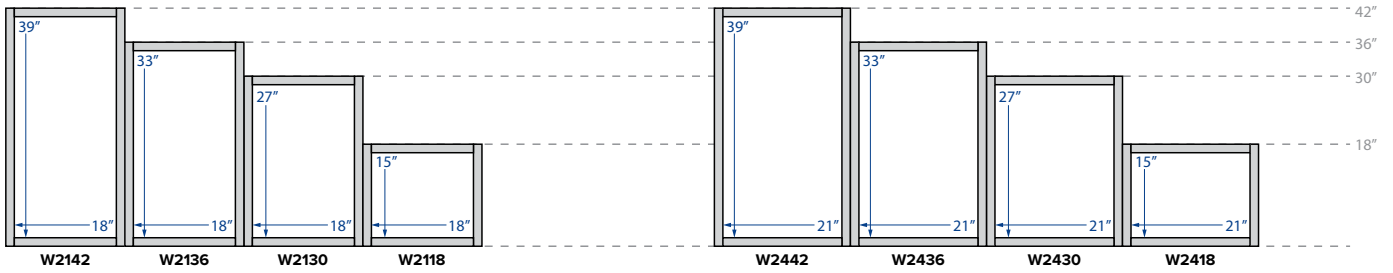

Wall Cabinets - Openings