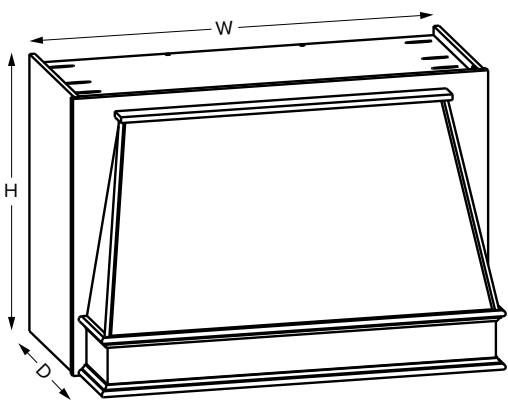

Range hoods

	W	H	D	Projection
RHAR36	36"	24"	15"	7-1/2"
RHCL36	36"	24"	15"	7-1/2"

NOTES:

Works with Premier & Essentials.

The box of these range hoods can be trimmed to size.

Angled hood section can be removed from box and applied separately.

Some assembly required.

RHCL36