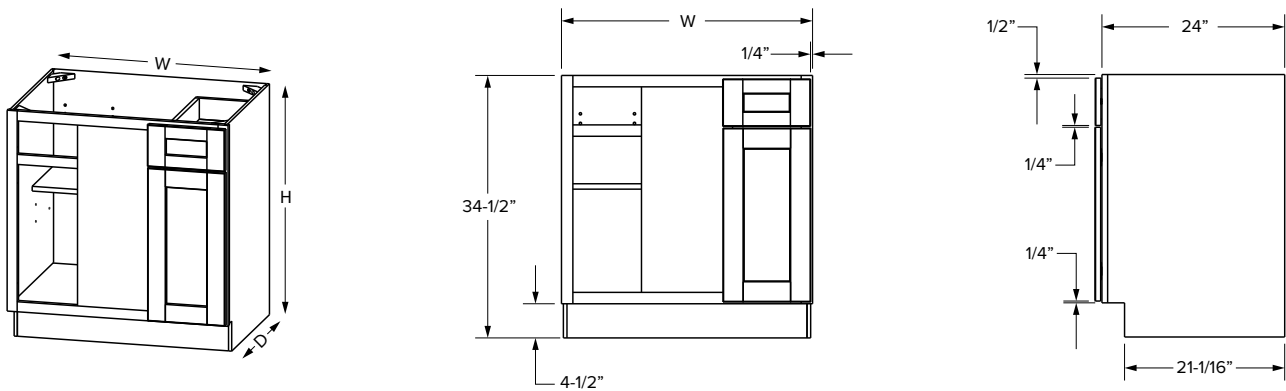

Premier Overlay

SKU	W H D			ESSENTIALS							
				Door Opening		Drawer Opening		Door Size		Drawer Front Size	
				Width	Height	Width	Height	Width	Height	Width	Height
BBC39-42U	33"	34-1/2"	24"	8-15/16"	20-1/2"	8-15/16"	5"	10-1/32"	21-11/32"	10-1/32"	5-23/32"
BBC42-45U	39"	34-1/2"	24"	11-15/16"	20-1/2"	11-15/16"	5"	13-1/32"	21-11/32"	13-1/32"	5-23/32"
BBC45-48U	42"	34-1/2"	24"	14-15/16"	20-1/2"	14-15/16"	5"	16-1/32"	21-11/32"	16-1/32"	5-23/32"

SKU	W H D			PREMIER							
				Door Opening		Drawer Opening		Door Size		Drawer Front Size	
				Width	Height	Width	Height	Width	Height	Width	Height
BBC39-42U	33"	34-1/2"	24"	9"	20-1/2"	9"	5"	11-17/32"	22-27/32"	11-17/32"	6-7/32"
BBC42-45U	39"	34-1/2"	24"	12"	20-1/2"	12"	5"	14-17/32"	22-27/32"	14-17/32"	6-7/32"
BBC45-48U	42"	34-1/2"	24"	15"	20-1/2"	15"	5"	17-17/32"	22-27/32"	17-17/32"	6-7/32"