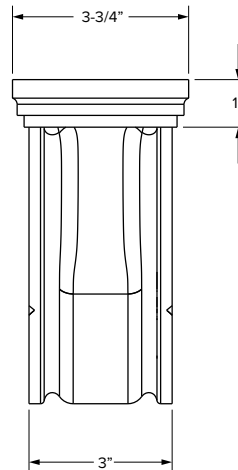

BUNFOOT

HBUNFOOT

TFOOT

HTFOOT

Accessories - Dimensions

Corbels

SKU	W	D	H
CORBEL-B	4-11/16"	4-11/16"	9-5/8"
CORBEL-LS	3-1/2"	7-3/16"	12"
CORBEL-S	3-3/4"	3-3/4"	6-7/8"

Organizers – rollout trays