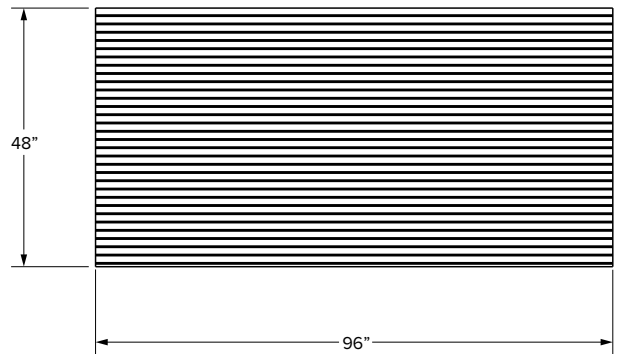

Valance scalloped

SKU	W	D	H
VSC48	48"	3/4"	6"

Back panel - beaded

SKU	T	H	L	Grain
PBBH4896	1/4"	48"	96"	horizontal