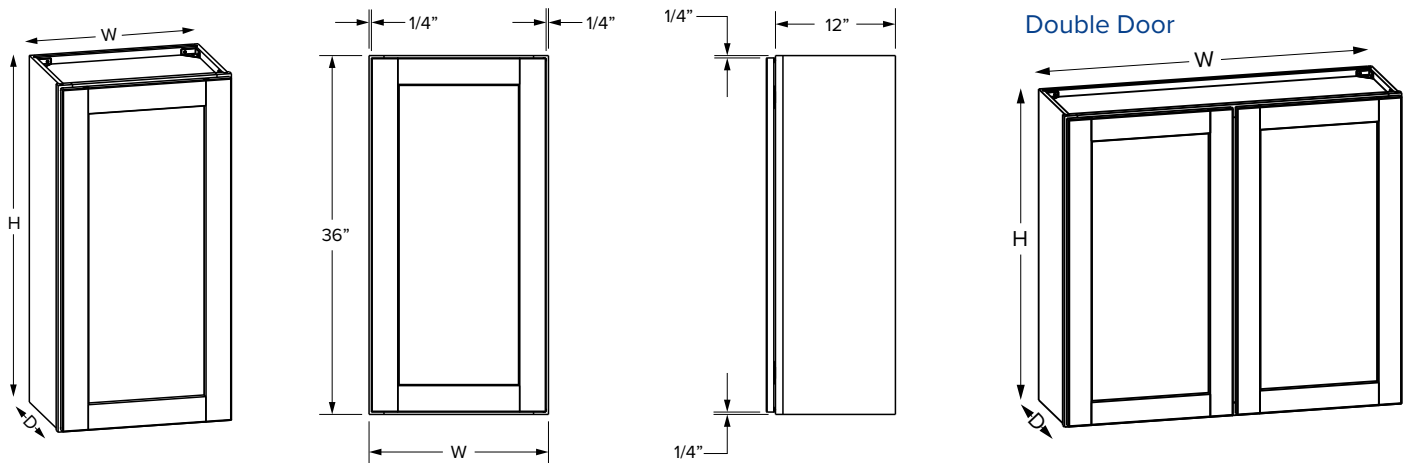

SKU	W	H	D	Shelves	# of doors	ESSENTIALS				PREMIER			
						Opening		Door		Opening		Door	
						Width	Height	Width	Height	Width	Height	Width	Height
W0936	9"	36"	12"	2	1	6"	33"	7-1/32"	34-1/32"	6"	33"	8-17/32"	35-17/32"
W1236	12"	36"	12"	2	1	9"	33"	10-1/32"	34-1/32"	9"	33"	11-17/32"	35-17/32"
W1536	15"	36"	12"	2	1	12"	33"	13-1/32"	34-1/32"	12"	33"	14-17/32"	35-17/32"
W1836	18"	36"	12"	2	1	15"	33"	16-1/32"	34-1/32"	15"	33"	17-17/32"	35-17/32"
W2136	21"	36"	12"	2	1	18"	33"	19-1/32"	34-1/32"	18"	33"	20-17/32"	35-17/32"
W2436	24"	36"	12"	2	2	21"	33"	10-15/16"	34-1/32"	21"	33"	11-11/16"	35-17/32"
W2736	27"	36"	12"	2	2	24"	33"	12-7/16"	34-1/32"	24"	33"	13-3/16"	35-17/32"
W3036	30"	36"	12"	2	2	27"	33"	13-29/32"	34-1/32"	27"	33"	14-11/16"	35-17/32"
W3336	33"	36"	12"	2	2	30"	33"	15-15/32"	34-1/32"	30"	33"	16-3/16"	35-17/32"
W3636	36"	36"	12"	2	2	33"	33"	16-29/32"	34-1/32"	33"	33"	17-11/16"	35-17/32"
W3936*	39"	36"	12"	2	2	16-7/16"	33"	17-17/32"	34-1/32"	17"	33"	19-1/32"	35-17/32"
W4236*	42"	36"	12"	2	2	17-15/16"	33"	19-1/32"	34-1/32"	18-1/2"	33"	20-17/32"	35-17/32"

*39" and 42" wide cabinets have a center stile