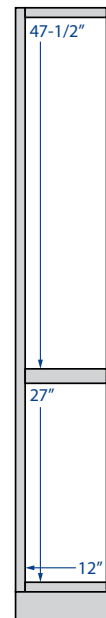

Essentials

Premier

Essentials

Premier

VL1584