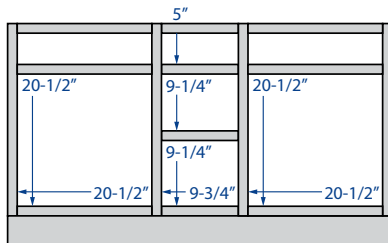

Essentials

VCDB60-3