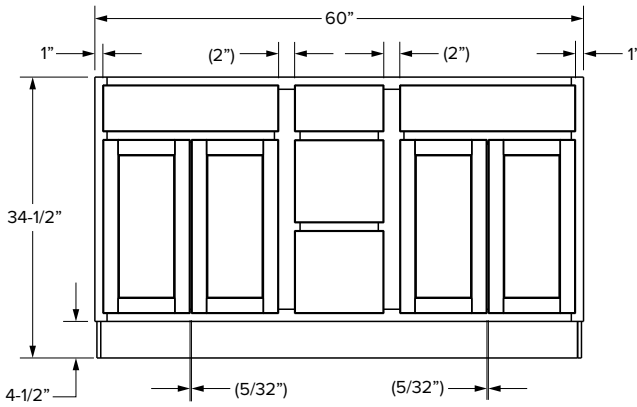

*42" and 48" wide cabinets have a center stile

Vanity Cabinets - Dimensions

Combo cabinets

Essentials Overlay

VCDB60-3

VCDB60-6

SKU	ESSENTIALS																	
				Door Opening		Drawer Opening				False Front Opening		Door Size		Drawer Front Size			False Front Size	
	W	H	D	Width	Height	Width	2 Height	3 Height	4 Height	Width	1 Height	Width	Height	Width	2 Height	3&4 Height	Width	1 Height
VCDB60-3	60"	34-1/2"	21"	20-1/2"	20-1/2"	9-3/4"	5"	9-1/4"	9-1/4"	20-1/2"	5"	10-11/16"	21-11/32"	10-15/16"	5-23/32"	10-5/32"	21-9/16"	5-23/32"
VCDB60-6	60"	34-1/2"	21"	25-7/8"	20-1/2"	12-7/16"	5"	9-1/4"	9-1/4"	25-7/8"	5"	13-3/8"	21-11/32"	13-7/16"	5-23/32"	10-5/32"	27-1/4"	5-23/32"