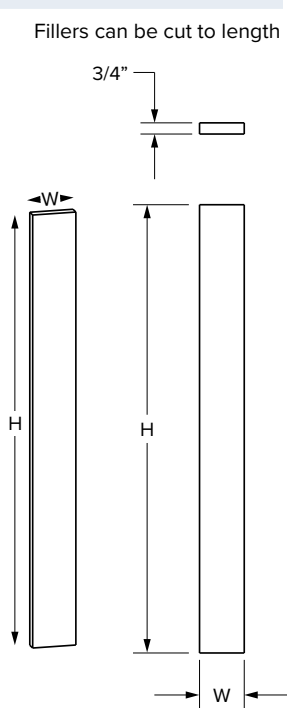

Accessories - Dimensions

Fillers

SKU	W	T	H
F330	3"	3/4"	30"
F342	3"	3/4"	42"
F396	3"	3/4"	96"
F630	6"	3/4"	30"
F642	6"	3/4"	42"
F696	6"	3/4"	96"

Fillers can be cut to length