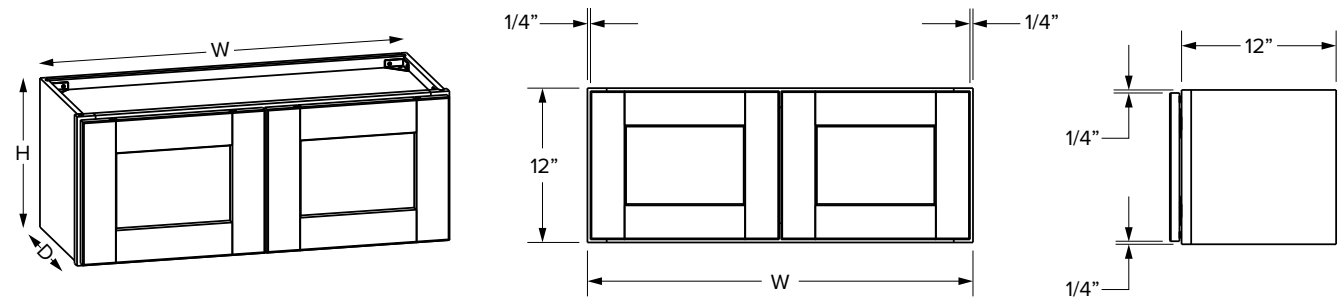

VL1584

VL1884

VL2484

Wall Cabinets - Dimensions

12" Height cabinets

Essentials Overlay

Premier Overlay

SKU						ESSENTIALS				PREMIER			
	W	H	D	Shelves	# of Doors	Opening		Door		Opening		Door	
						Width	Height	Width	Height	Width	Height	Width	Height
W3012	30"	12"	12"	0	2	27"	9"	13-29/32"	9-31/32"	27"	9"	14-11/16"	11-17/32"
W3312	33"	12"	12"	0	2	30"	9"	15-13/32"	9-31/32"	30"	9"	16-3/16"	11-17/32"
W3612	36"	12"	12"	0	2	33"	9"	16-29/32"	9-31/32"	33"	9"	17-11/16"	11-17/32"
W3912*	39"	12"	12"	0	2	16-7/16"	9"	17-17/32"	9-31/32"	17"	9"	19-1/16"	11-17/32"