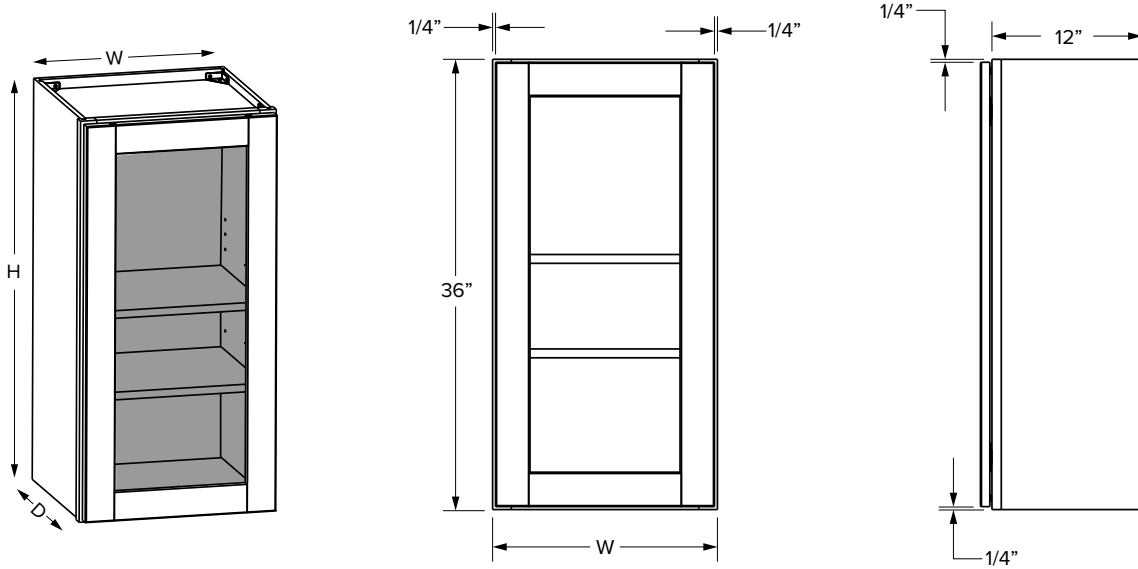

Wall Cabinets - Dimensions

36" Height glass door cabinets

Premier Overlay - Single Door

Premier Overlay - Double Door