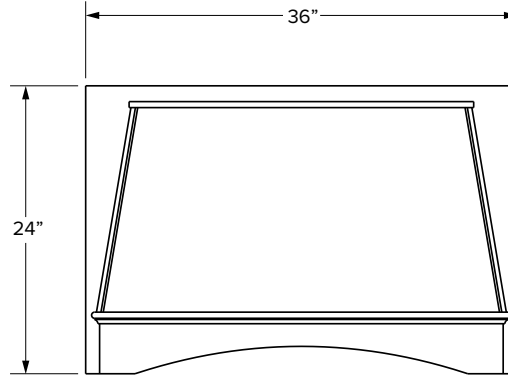

Range hoods

	W	H	D	Projection
RHAR36	36"	24"	15"	7-1/2"
RHCL36	36"	24"	15"	7-1/2"

NOTES:

Works with Premier & Essentials.

The box of these range hoods can be trimmed to size.

Angled hood section can be removed from box and applied separately.

Some assembly required.

RHAR36