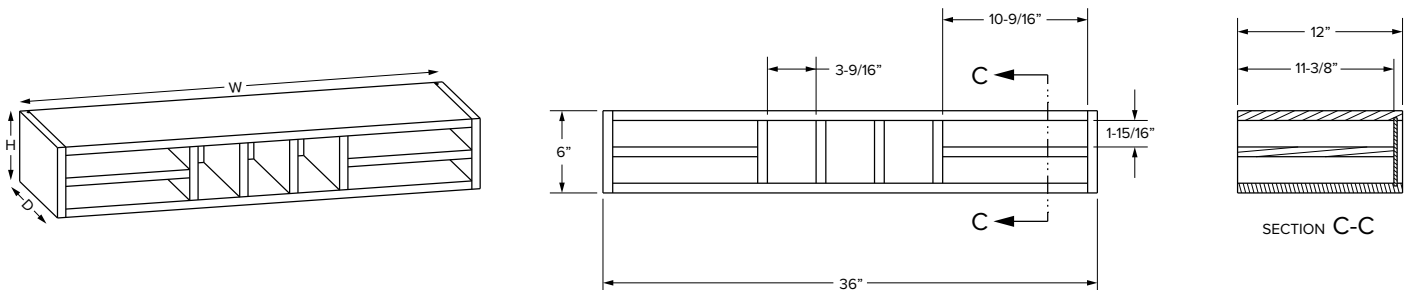

SKU	W	D	H
ORG36	36"	12"	6"

NOTE: Ships preassembled

Plate rack

SKU	W	D	H
PR3015	30"	12"	15"

NOTE: Ships preassembled

Wine rack

SKU	W	D	H
WR3015	30"	12"	15"

NOTE: Ships preassembled