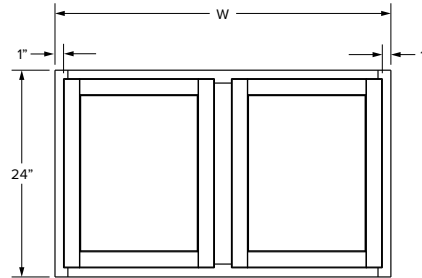

Wall Cabinets - Dimensions

24" Deep cabinets

Essentials Overlay

18" High

24" High

Premier Overlay

18" High

24" High

SKU	W	H	D	Shelves	# of Doors	ESSENTIALS				PREMIER			
						Opening		Door		Opening		Door	
						Width	Height	Width	Height	Width	Height	Width	Height
W361824	36"	18"	24"	0	2	33"	15"	16-29/32"	16-1/32"	33"	15"	17-11/16"	17-9/16"
W391824*	39"	18"	24"	0	2	16-15/16"	15"	17-17/32"	16-1/32"	16-15/16"	15"	19-1/16"	17-9/16"
W362424	36"	24"	24"	1	2	33"	21"	16-29/32"	21-31/32"	33"	21"	17-11/16"	23-9/16"
W392424*	39"	24"	24"	1	2	16-15/16"	21"	17-17/32"	21-31/32"	16-15/16"	21"	19-1/16"	23-9/16"

*39" and 42" wide cabinets have a center stile