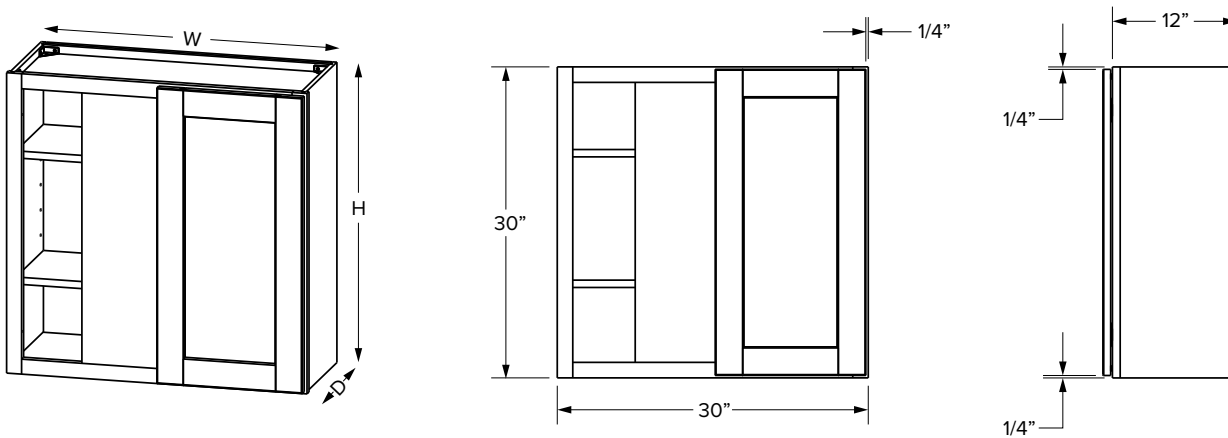

Premier Overlay

SKU							ESSENTIALS				PREMIER			
	W	H	D	Shelves	# of Doors	Opening		Door		Opening		Door		
						Width	Height	Width	Height	Width	Height	Width	Height	
WBC30-3330U	30"-33"	30"	12"	2	1	12"	27"	13-1/32"	28-1/32"	12"	27"	14-17/32"	29-17/32"	
WBC30-3336U	30"-33"	36"	12"	2	1	12"	33"	13-1/32"	34-1/32"	12"	33"	14-17/32"	35-1/2"	
WBC30-3342U	30"-33"	42"	12"	3	1	12"	39"	13-1/32"	40-1/32"	12"	39"	14-17/32"	41-17/32"