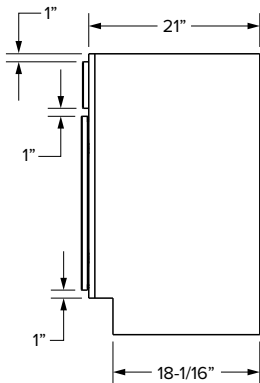

*42" and 48" wide cabinets have a center stile

Vanity Cabinets - Dimensions

Combo cabinets

Essentials Overlay

VCDB60-3

VCDB60-6

SKU	ESSENTIALS																	
				Door Opening		Drawer Opening				False Front Opening		Door Size		Drawer Front Size			False Front Size	
	W	H	D	Width	Height	Width	2 Height	3 Height	4 Height	Width	1 Height	Width	Height	Width	2 Height	3&4 Height	Width	1 Height
VCDB60-3	60"	34-1/2"	21"	20-1/2"	20-1/2"	9-3/4"	5"	9-1/4"	9-1/4"	20-1/2"	5"	10-11/16"	21-11/32"	10-15/16"	5-23/32"	10-5/32"	21-9/16"	5-23/32"
VCDB60-6	60"	34-1/2"	21"	25-7/8"	20-1/2"	12-7/16"	5"	9-1/4"	9-1/4"	25-7/8"	5"	13-3/8"	21-11/32"	13-7/16"	5-23/32"	10-5/32"	27-1/4"	5-23/32"