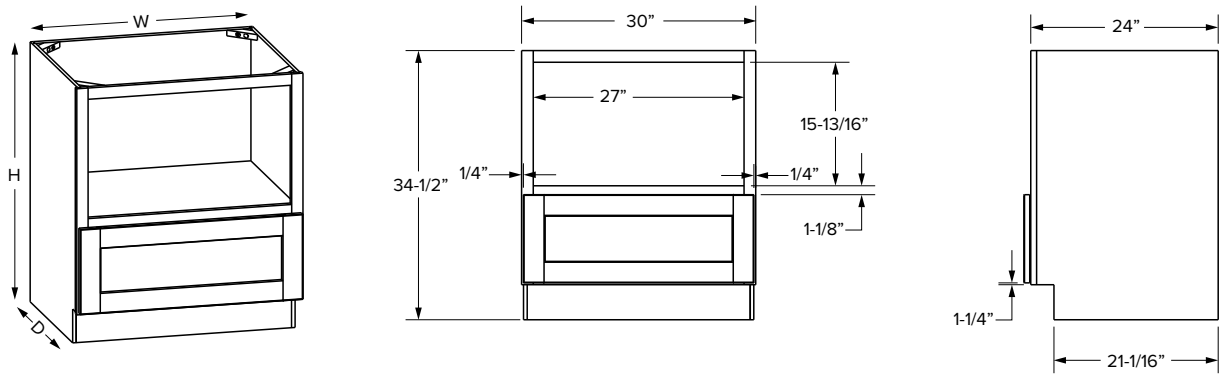

SKU	W	H	D	# of Drawers	ESSENTIALS					
					Opening		Drawer Opening		Drawer Front Size	
					Width	Height	Width	Height	Width	Height
MWB30	30"	34-1/2"	24"	1	27"	15-13/16"	27"	9-1/4"	28-1/32"	10-1/8"

SKU	W	H	D	# of Drawers	PREMIER					
					Opening		Drawer Opening		Drawer Front Size	
					Width	Height	Width	Height	Width	Height
MWB30	30"	34-1/2"	24"	1	27"	15-13/16"	27"	9-1/4"	29-17/32"	11-5/16"