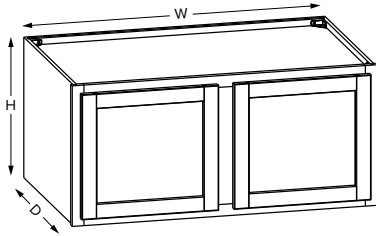

Wall Cabinets - Dimensions

24" Deep cabinets

Essentials Overlay

18" High