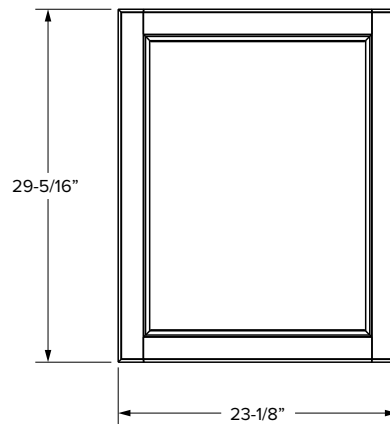

Hatteras - BDEP