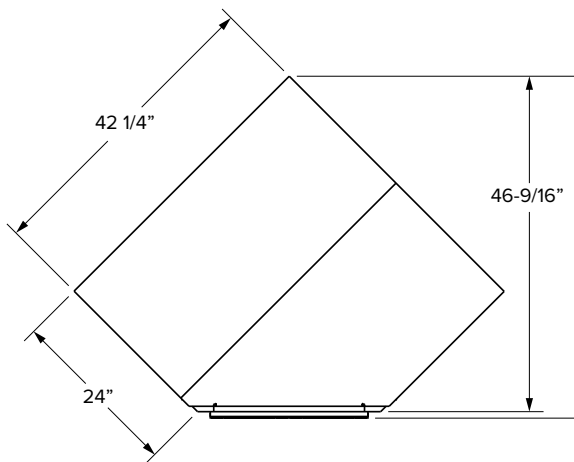

Base Cabinets - Dimensions

Sink front corner diagonal

Essentials Overlay