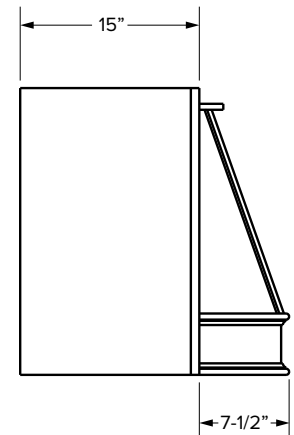

Range hoods

	W	H	D	Projection
RHAR36	36"	24"	15"	7-1/2"
RHCL36	36"	24"	15"	7-1/2"

NOTES:

Works with Premier & Essentials.

The box of these range hoods can be trimmed to size.

Angled hood section can be removed from box and applied separately.

Some assembly required.

RHCL36