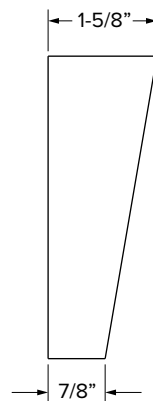

Bun feet

SKU	W	D	H
BUNFOOT	3-3/8"	3-1/4"	4-1/2"
HBUNFOOT	3-3/8"	1-11/16"	4-1/2"
TFOOT	3-1/4"	3-1/4"	4-1/2"
HTFOOT	3-1/4"	1-5/8"	4-1/2"