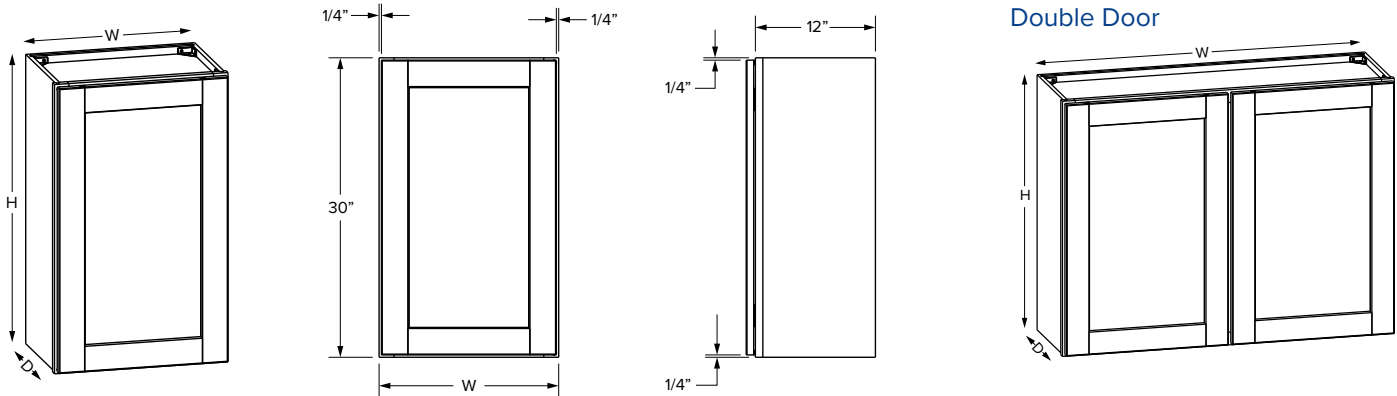

SKU	W	H	D	Shelves	# of Doors	ESSENTIALS				PREMIER			
						Opening		Door		Opening		Door	
						Width	Height	Width	Height	Width	Height	Width	Height
W0930	9"	30"	12"	2	1	6"	27"	7-1/32"	28-1/32"	6"	27"	8-17/32"	29-17/32"
W1230	12"	30"	12"	2	1	9"	27"	10-1/32"	28-1/32"	9"	27"	11-17/32"	29-17/32"
W1530	15"	30"	12"	2	1	12"	27"	13-1/32"	28-1/32"	12"	27"	14-17/32"	29-17/32"
W1830	18"	30"	12"	2	1	15"	27"	16-1/32"	28-1/32"	15"	27"	17-17/32"	29-17/32"
W2130	21"	30"	12"	2	1	18"	27"	19-1/32"	28-1/32"	18"	27"	20-17/32"	29-17/32"
W2430	24"	30"	12"	2	2	21"	27"	10-15/16"	28-1/32"	21"	27"	11-11/16"	29-17/32"
W2730	27"	30"	12"	2	2	24"	27"	12-7/16"	28-1/32"	24"	27"	13-3/16"	29-17/32"
W3030	30"	30"	12"	2	2	27"	27"	13-29/32"	28-1/32"	27"	27"	14-11/16"	29-17/32"
W3330	33"	30"	12"	2	2	30"	27"	15-13/32"	28-1/32"	30"	27"	16-3/16"	29-17/32"
W3630	36"	30"	12"	2	2	33"	27"	16-29/32"	28-1/32"	33"	27"	17-11/16"	29-17/32"
W3930*	39"	30"	12"	2	2	16-7/16"	27"	17-17/32"	28-1/32"	17"	27"	19-1/32"	29-17/32"
W4230*	42"	30"	12"	2	2	17-15/16"	27"	19-1/32"	28-1/32"	18-1/2"	27"	20-17/32"	29-17/32"

*39" and 42" wide cabinets have a center stile