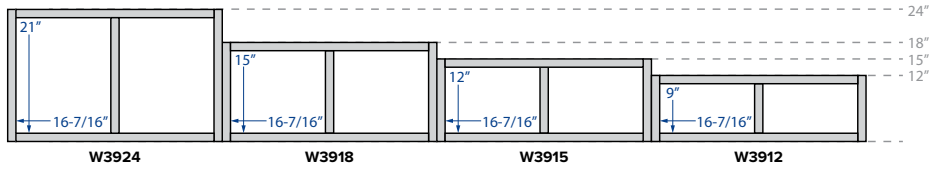

Wall Cabinets - Openings

Essentials