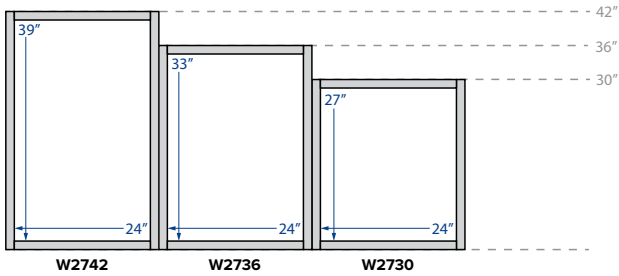

Wall Cabinets - Openings