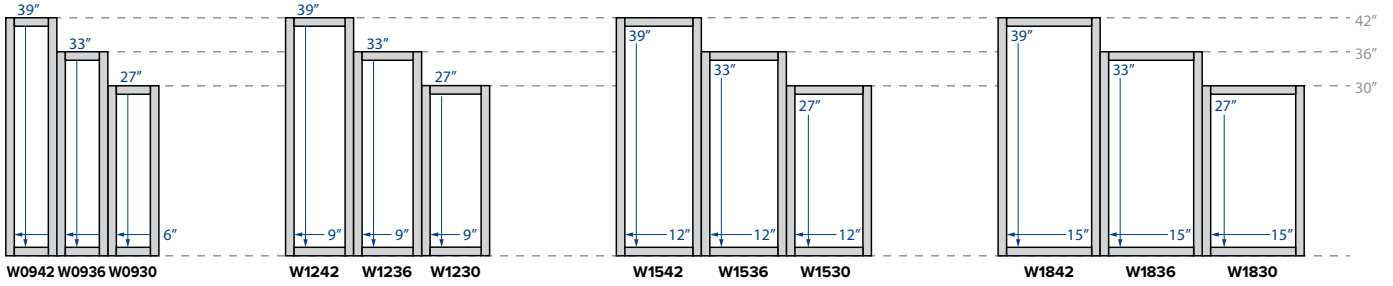

Wall Cabinets - Openings