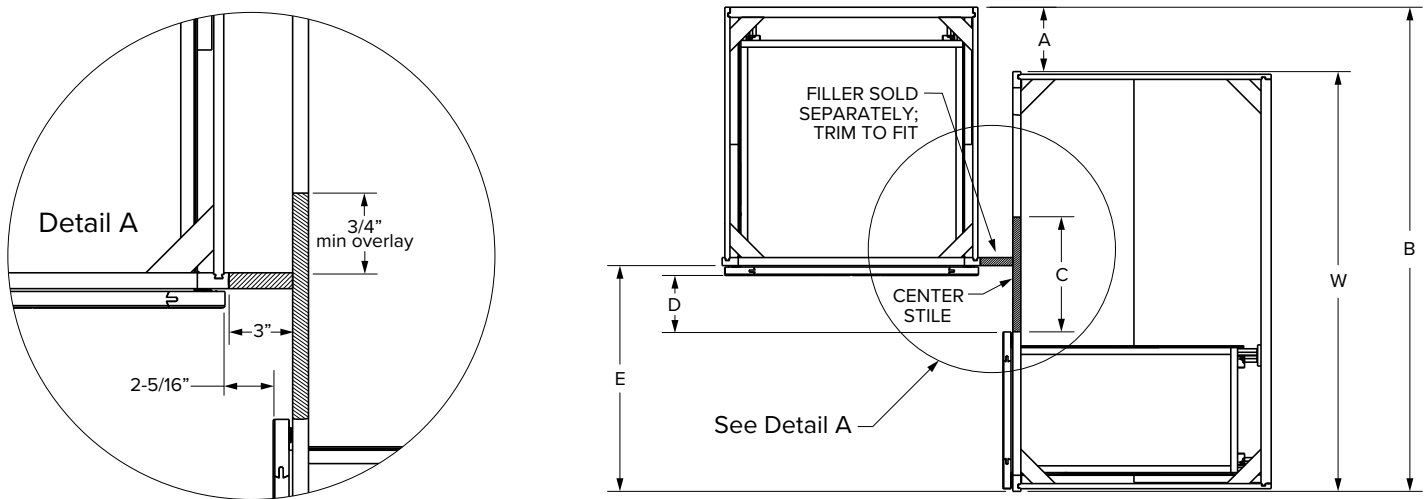

Premier Top View

SKU	W	ESSENTIALS									
		A		B		C		D		E	
		Min	Max	Min	Max	Min	Max	Min	Max	Min	Max
BBC39-42U	33"	6"	9"	39"	42"	6-3/4"	3-3/4"	3-1/16"	6-1/16"	15"	18"
BBC42-45U	39"	3"	6"	42"	45"	6-3/4"	3-3/4"	3-1/16"	6-1/16"	18"	21"
BBC45-48U	42"	3"	6"	45"	48"	3-3/4"	3/4"	3-1/16"	6-1/16"	21"	24"

SKU	W	PREMIER									
		A		B		C		D		E	
		Min	Max	Min	Max	Min	Max	Min	Max	Min	Max
BBC39-42U	33"	6"	9"	39"	42"	3-3/4"	6-3/4"	2-5/16"	5-5/16"	15"	18"
BBC42-45U	39"	3"	6"	42"	45"	3-3/4"	6-3/4"	2-5/16"	5-5/16"	18"	21"
BBC45-48U	42"	3"	6"	45"	48"	3/4"	3-3/4"	2-5/16"	5-5/16"	21"	24"