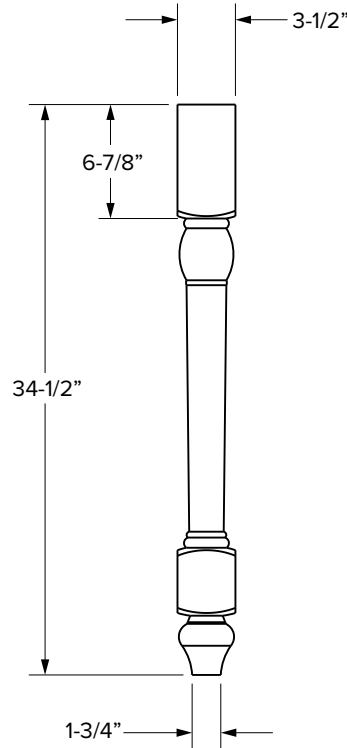

Legs

SKU	W	D	H
DECOLEG	3-1/2"	3-1/2"	34-1/2"
SDECOLEG	3-1/2"	1-5/8"	34-1/2"

DECOLEG

SDECOLEG

Bun feet

SKU	W	D	H
BUNFOOT	3-3/8"	3-1/4"	4-1/2"
HBUNFOOT	3-3/8"	1-11/16"	4-1/2"
TFOOT	3-1/4"	3-1/4"	4-1/2"
HTFOOT	3-1/4"	1-5/8"	4-1/2"