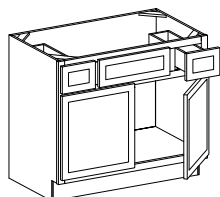

Single Door
12" Width

**Single Door
and Drawer**
12", 15" or 18" Width

Double Door
24", 27", 30", 33"
or 36" Width

**Double Door
Center Stile**
42" Width

Triple Drawer
12", 15", 18" and
21" Width

**Linen Single &
Double Door**
84" (6 shelves)
Single - 15" and 18" Width
Double - 24" Width

Two Double Door
48" Width

**Double Door and
Double Drawer**
36", 42" or 48" Width

**Double Door and
Six Drawer**
60" Width

**Two Double Door and
Triple Drawer**
60" Width

Nomenclature

TYPE OF CABINET			
B	Base Cabinet	SAMB	Sample Base Front
BC	Base Corner Cabinet	SAMD	Sample Base Door
BBC	Blind Base Corner Cabinet	SAMMB	Sample Mini Base
BFH	Base Full Height Cabinet	SB	Sink Base Cabinet
DB	Drawer Base Cabinet	SBF	Sink Base Farm Cabinet
KD	Knee Drawer	SFCD	Sink Front Corner Diagonal Cabinet
MWB	Microwave Base Cabinet	UP	Utility Pantry Cabinet
MWC	Microwave Wall Cabinet	VB	Vanity Base Cabinet
OVD	Double Oven Cabinet	VBTD	Vanity Base Top Drawer Cabinet
VCDB	Vanity Combo Sink Drawer Cabinet		
VDB	Vanity Drawer Base Cabinet		
VFH	Vanity Full Height Cabinet		
VL	Vanity Linen Closet		
VSB	Vanity Sink Base Cabinet		
W	Wall Cabinet		
WBC	Wall Blind Cabinet		
WDC	Wall Diagonal Corner Cabinet		
WEC	Wall End Cabinet		