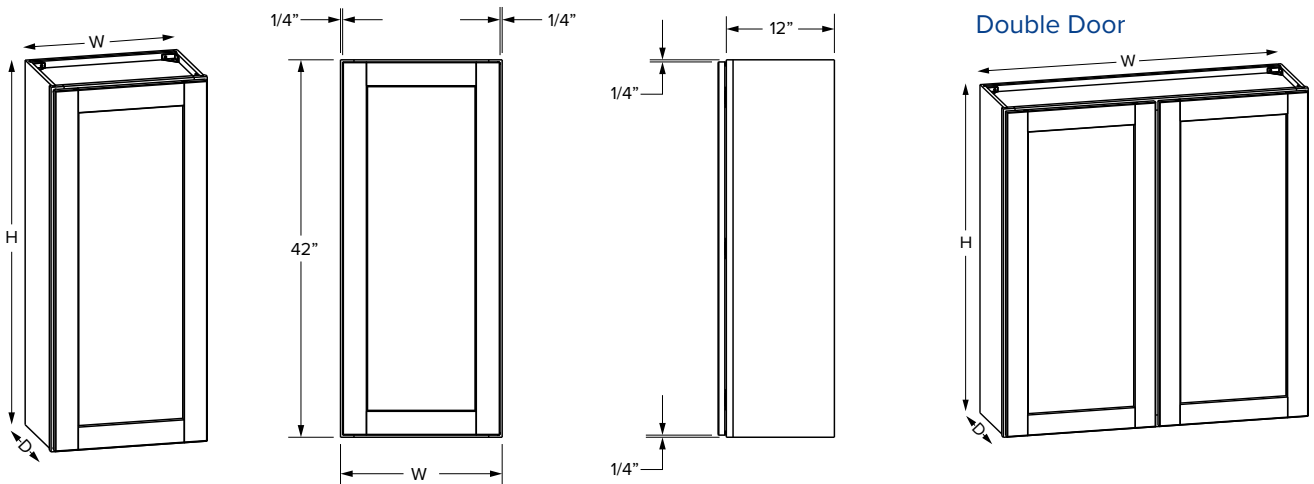

SKU						ESSENTIALS				PREMIER			
	W	H	D	Shelves	# of doors	Opening		Door		Opening		Door	
						Width	Height	Width	Height	Width	Height	Width	Height
W0942	9"	42"	12"	3	1	6"	39"	7-1/32"	40-1/32"	6"	39"	8-17/32"	41-17/32"
W1242	12"	42"	12"	3	1	9"	39"	10-1/32"	40-1/32"	9"	39"	11-17/32"	41-17/32"
W1542	15"	42"	12"	3	1	12"	39"	13-1/32"	40-1/32"	12"	39"	14-17/32"	41-17/32"
W1842	18"	42"	12"	3	1	15"	39"	16-1/32"	40-1/32"	15"	39"	17-17/32"	41-17/32"
W2142	21"	42"	12"	3	1	18"	39"	19-1/32"	40-1/32"	18"	39"	20-17/32"	41-17/32"
W2442	24"	42"	12"	3	2	21"	39"	10-15/16"	40-1/32"	21"	39"	11-11/16"	41-17/32"
W2742	27"	42"	12"	3	2	24"	39"	12-7/16"	40-1/32"	24"	39"	13-3/16"	41-17/32"
W3042	30"	42"	12"	3	2	27"	39"	13-29/32"	40-1/32"	27"	39"	14-11/16"	41-17/32"
W3342	33"	42"	12"	3	2	30"	39"	15-13/32"	40-1/32"	30"	39"	16-3/16"	41-17/32"
W3642	36"	42"	12"	3	2	33"	39"	16-29/32"	40-1/32"	33"	39"	17-11/16"	41-17/32"
W3942*	39"	42"	12"	3	2	16-7/16"	39"	17-17/32"	40-1/32"	17"	39"	19-1/32"	41-17/32"
W4242*	42"	42"	12"	3	2	17-15/16"	39"	19-1/32"	40-1/32"	18-1/2"	39"	20-17/32"	41-17/32"

*39" and 42" wide cabinets have a center stile