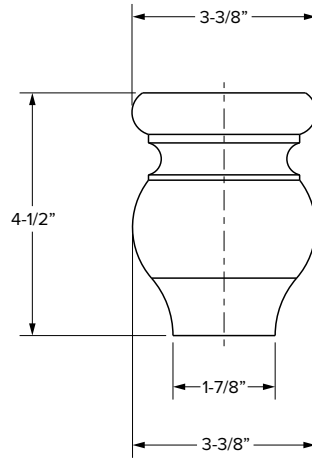

Bun feet

SKU	W	D	H
BUNFOOT	3-3/8"	3-1/4"	4-1/2"
HBUNFOOT	3-3/8"	1-11/16"	4-1/2"
TFOOT	3-1/4"	3-1/4"	4-1/2"
HTFOOT	3-1/4"	1-5/8"	4-1/2"

HBUNFOOT