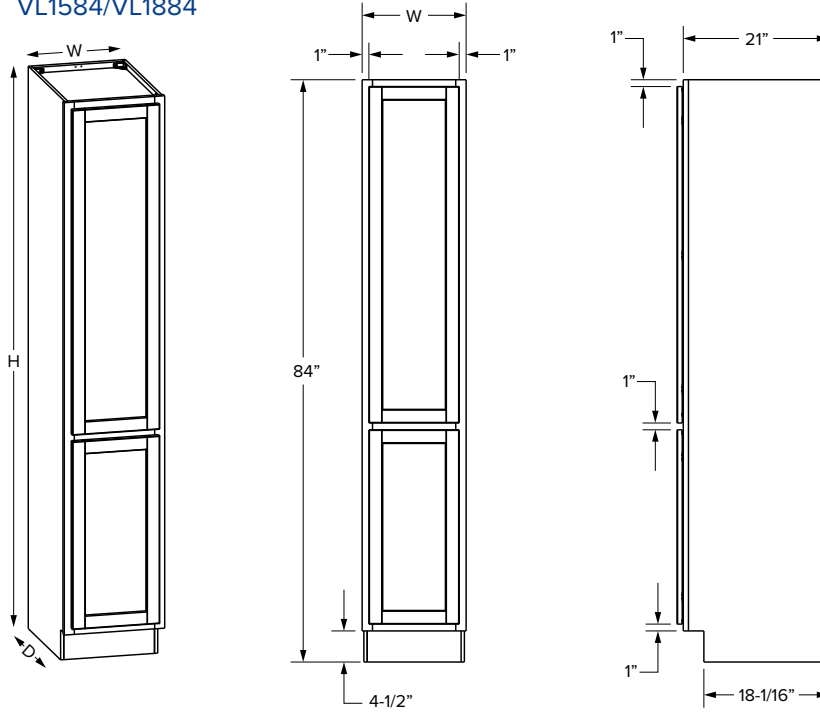

Vanity Cabinets - Dimensions

Linen cabinets

Essentials Overlay

VL1584/VL1884

VL2484

SKU	W	H	D	Shelves	# of Doors	ESSENTIALS					
						Door Opening			Door Size		
						Width	1 Height	2 Height	Width	1 Height	2 Height
VL1584	15"	84"	21"	6	2	12"	27"	47-1/2"	13-1/32"	48-17/32"	28-1/32"
VL1884	18"	84"	21"	6	2	15"	27"	47-1/2"	16-1/32"	48-17/32"	28-1/32"
VL2484	24"	84"	21"	6	4	21"	27"	47-1/2"	10-27/32"	48-17/32"	28-1/32"