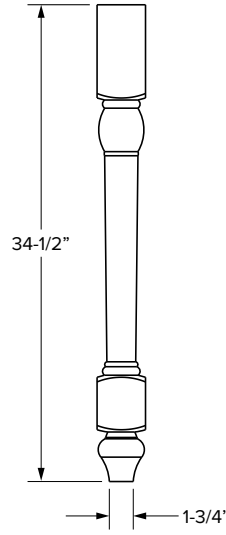

Legs

SKU	W	D	H
DECOLEG	3-1/2"	3-1/2"	34-1/2"
SDECOLEG	3-1/2"	1-5/8"	34-1/2"

DECOLEG

SDECOLEG

Bun feet

SKU	W	D	H
BUNFOOT	3-3/8"	3-1/4"	4-1/2"
HBUNFOOT	3-3/8"	1-11/16"	4-1/2"
TFOOT	3-1/4"	3-1/4"	4-1/2"
HTFOOT	3-1/4"	1-5/8"	4-1/2"