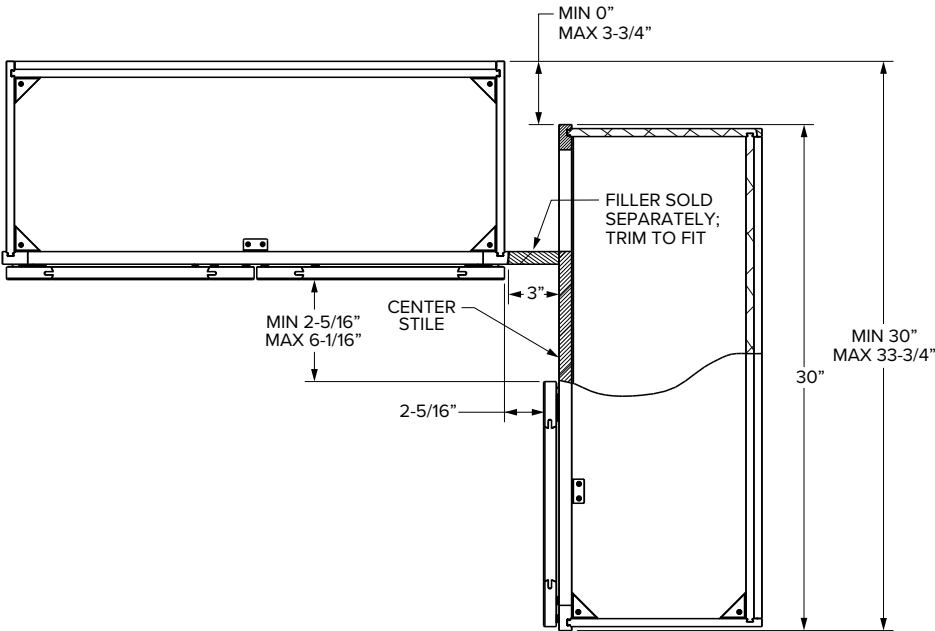

Premier Top View