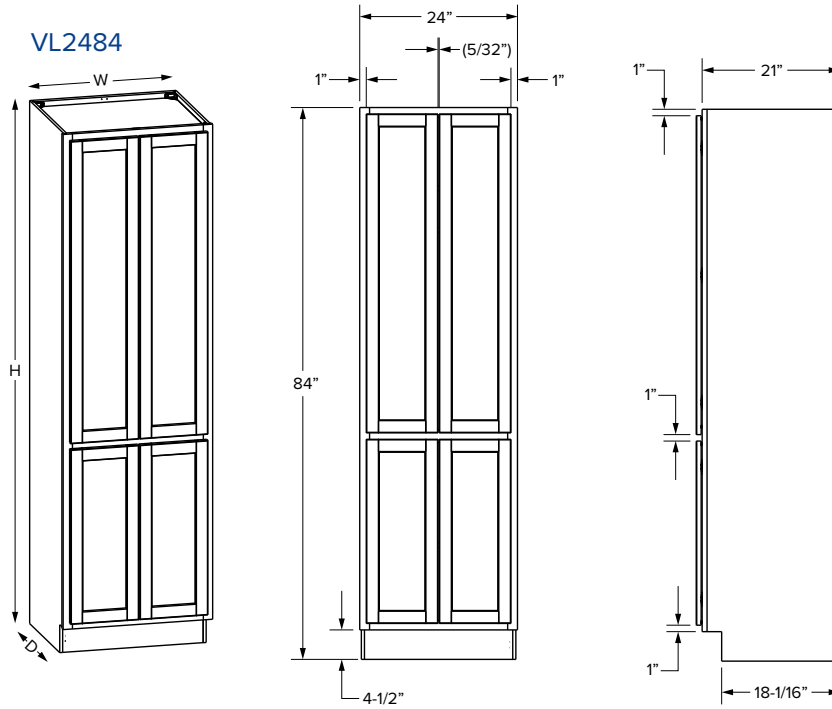

Vanity Cabinets - Dimensions

Linen cabinets

Essentials Overlay

VL1584/VL1884

VL2484

SKU	W	H	D	Shelves	# of Doors	ESSENTIALS					
						Door Opening			Door Size		
						Width	1 Height	2 Height	Width	1 Height	2 Height
VL1584	15"	84"	21"	6	2	12"	27"	47-1/2"	13-1/32"	48-17/32"	28-1/32"
VL1884	18"	84"	21"	6	2	15"	27"	47-1/2"	16-1/32"	48-17/32"	28-1/32"
VL2484	24"	84"	21"	6	4	21"	27"	47-1/2"	10-27/32"	48-17/32"	28-1/32"