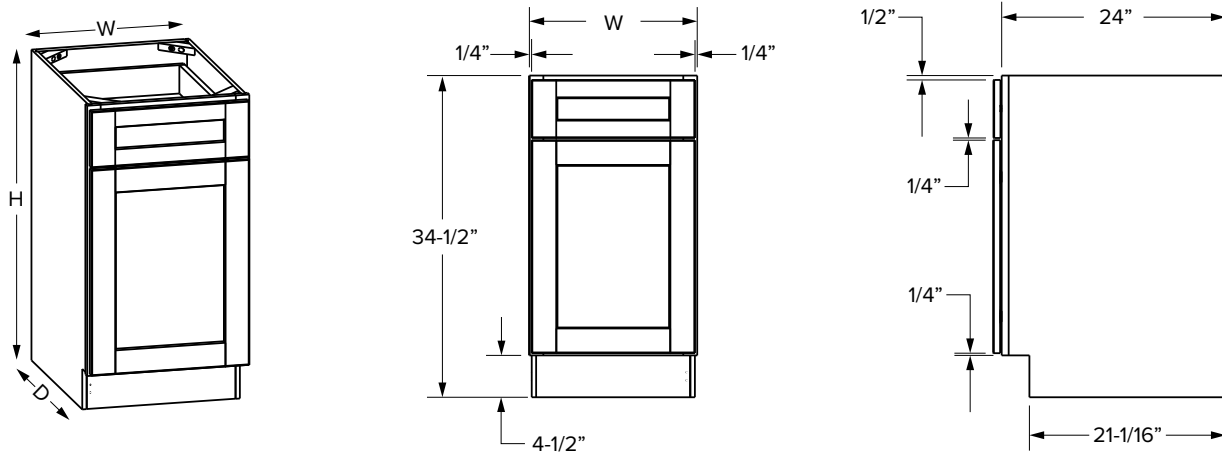

Drawer/door cabinets

Premier Overlay - Single Door

Premier Overlay - Double Door