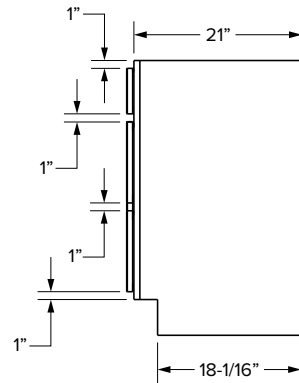

*42" and 48" wide cabinets have a center stile

Vanity Cabinets - Dimensions

Combo cabinets

Essentials Overlay

VCDB60-3

VCDB60-6

SKU	ESSENTIALS																	
				Door Opening		Drawer Opening				False Front Opening		Door Size		Drawer Front Size			False Front Size	
	W	H	D	Width	Height	Width	2 Height	3 Height	4 Height	Width	1 Height	Width	Height	Width	2 Height	3&4 Height	Width	1 Height
VCDB60-3	60"	34-1/2"	21"	20-1/2"	20-1/2"	9-3/4"	5"	9-1/4"	9-1/4"	20-1/2"	5"	10-11/16"	21-11/32"	10-15/16"	5-23/32"	10-5/32"	21-9/16"	5-23/32"
VCDB60-6	60"	34-1/2"	21"	25-7/8"	20-1/2"	12-7/16"	5"	9-1/4"	9-1/4"	25-7/8"	5"	13-3/8"	21-11/32"	13-7/16"	5-23/32"	10-5/32"	27-1/4"	5-23/32"