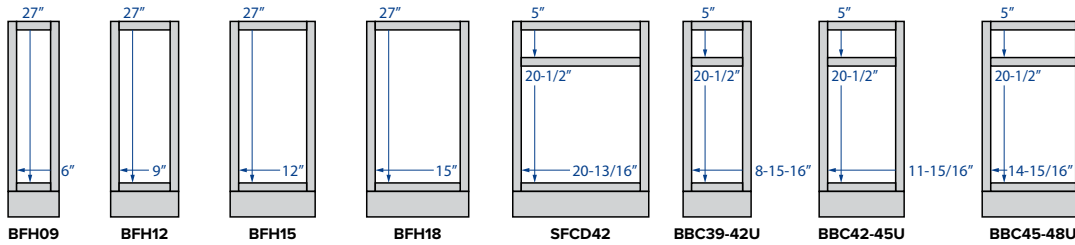

Base cabinets – openings