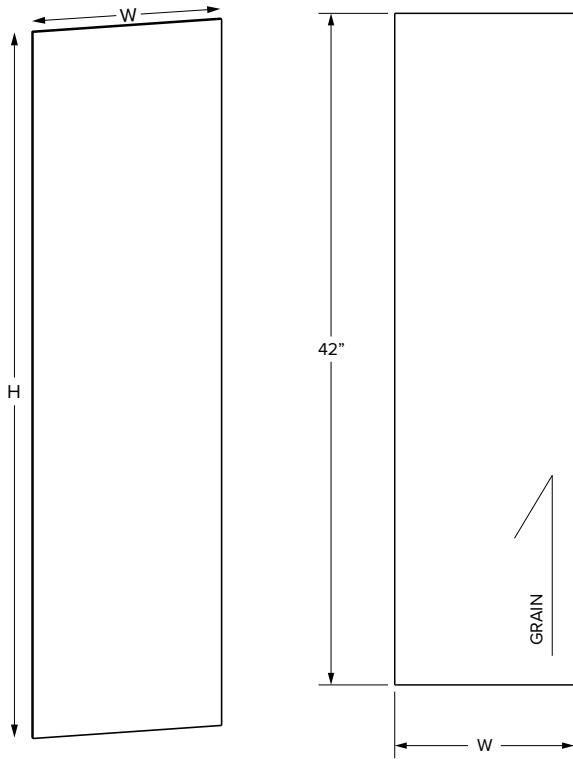

Accessories - Dimensions

Wall end panels

SKU	T	W	H	Grain
WEP1242	1/4"	11-1/4"	42"	vertical
WEP1542	1/4"	14-1/4"	42"	vertical