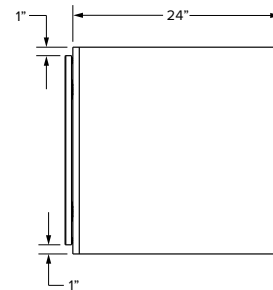

Wall Cabinets - Dimensions

24" Deep cabinets

Essentials Overlay

18" High

24" High

Premier Overlay

18" High

24" High

SKU	W	H	D	Shelves	# of Doors	ESSENTIALS				PREMIER			
						Opening		Door		Opening		Door	
						Width	Height	Width	Height	Width	Height	Width	Height
W361824	36"	18"	24"	0	2	33"	15"	16-29/32"	16-1/32"	33"	15"	17-11/16"	17-9/16"
W391824*	39"	18"	24"	0	2	16-15/16"	15"	17-17/32"	16-1/32"	16-15/16"	15"	19-1/16"	17-9/16"
W362424	36"	24"	24"	1	2	33"	21"	16-29/32"	21-31/32"	33"	21"	17-11/16"	23-9/16"
W392424*	39"	24"	24"	1	2	16-15/16"	21"	17-17/32"	21-31/32"	16-15/16"	21"	19-1/16"	23-9/16"

*39" and 42" wide cabinets have a center stile