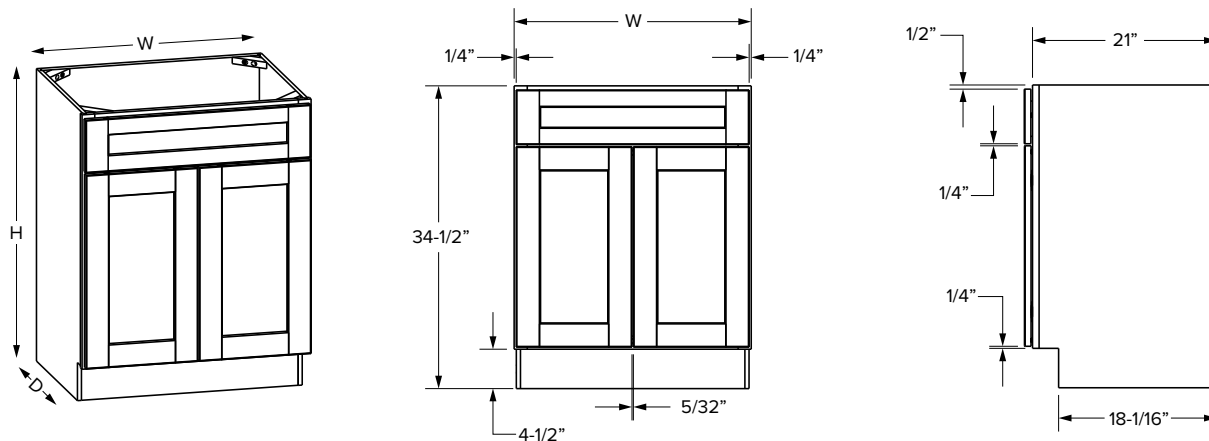

Sink base cabinets

Premier Overlay