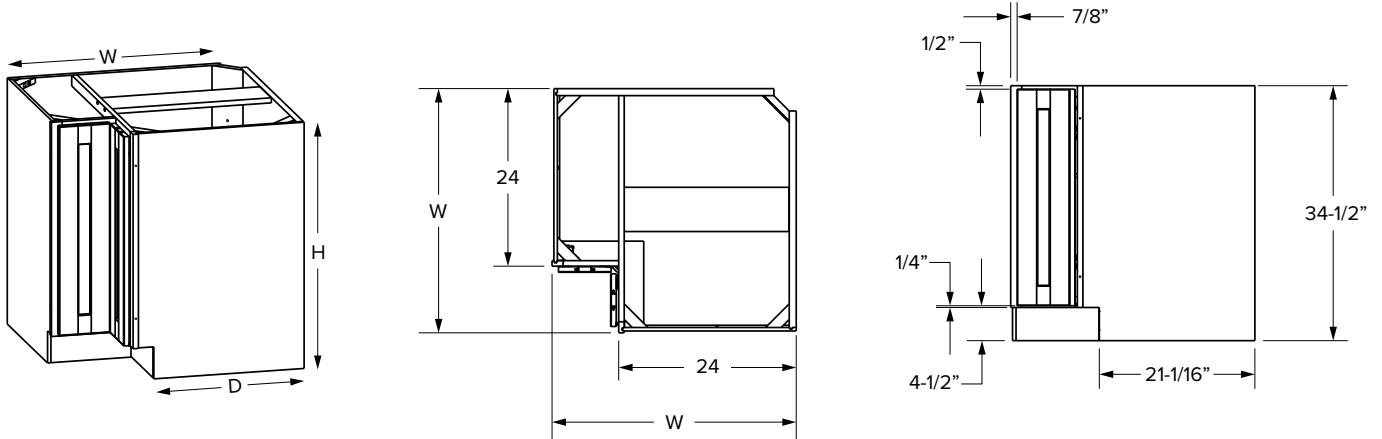

Premier Overlay

SKU					ESSENTIALS				PREMIER			
	W	H	D	# of Doors	Door Opening		Door Size		Door Opening		Door Size	
					Width	Height	Width	Height	Width	Height	Width	Height
BC33U	33"	34-1/2"	24"	1	10-3/16"	27"	7-1/8"	28-1/32"	10-3/16"	27"	7-1/8"	29-9/32"
BC36U	36"	34-1/2"	24"	1	11-1/2"	27"	10-1/8"	28-1/32"	11-1/2"	27"	10-1/8"	29-9/32"