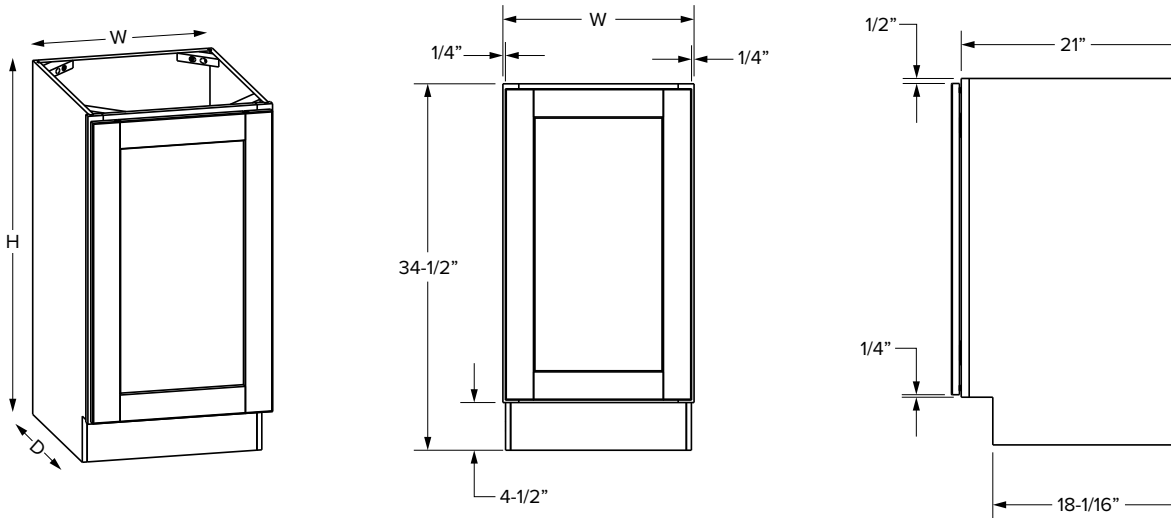

Premier Overlay

SKU	W	H	D	# of Doors	ESSENTIALS				PREMIER			
					Opening		Door Size		Opening		Door Size	
					Width	Height	Width	Height	Width	Height	Width	Height
VFH12	12"	34-1/2"	21"	1	9"	27"	10-1/32"	28-1/32"	9"	27"	11-17/32"	29-9/32"