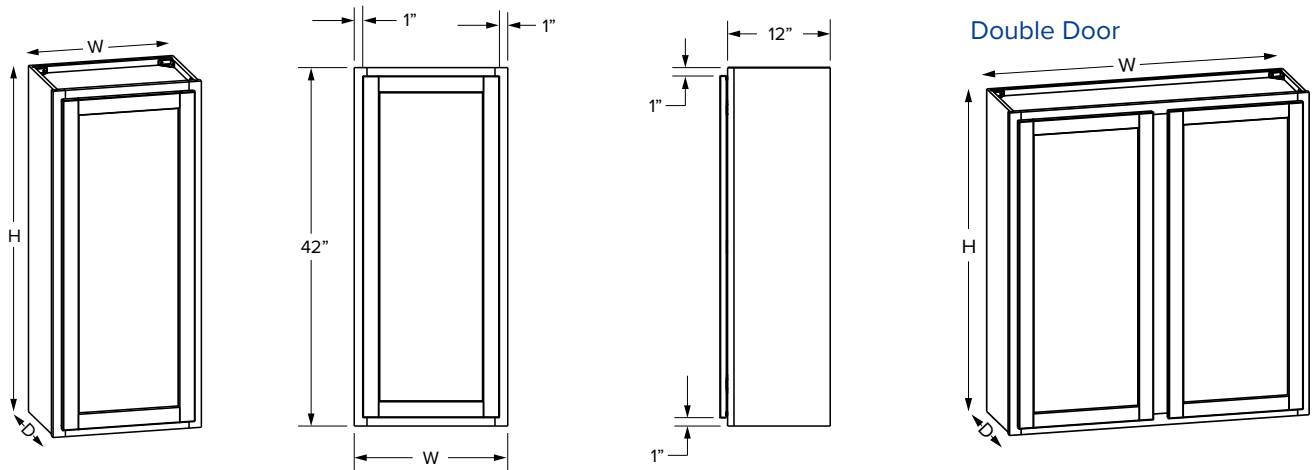

42" Height cabinets

Essentials overlay

Premier overlay