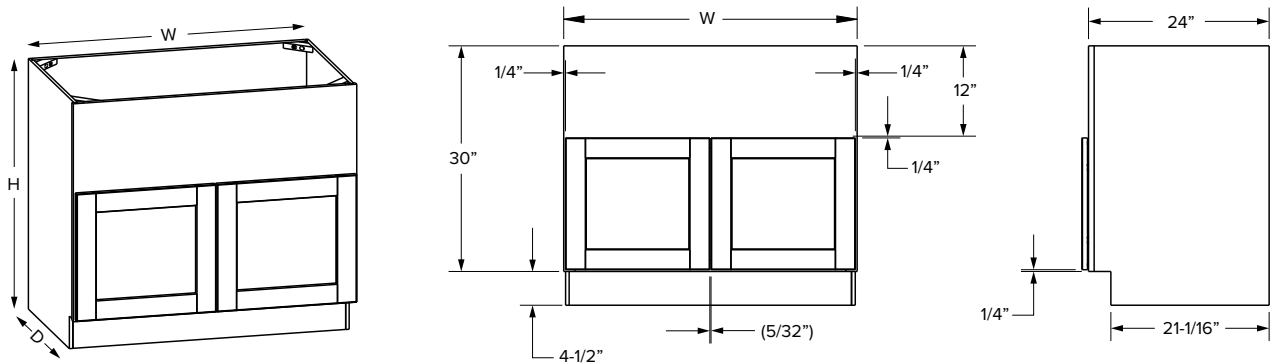

Premier Overlay

SKU					ESSENTIALS						PREMIER					
	W	H	D	# of Doors	Door Opening		Available Apron		Door Size		Opening		Available Apron		Door Size	
					Width	Height	Width	Height	Width	Height	Width	Height	Width	Height	Width	Height
SBF36	36"	34-1/2"	24"	2	33"	15"	33"	12"	16-29/32"	16-1/32"	33"	14-13/16"	33"	12"	17-11/16"	17-17/32"
SBF39	39"	34-1/2"	24"	2	36"	15"	36"	12"	18-13/32"	16-1/32"	36"	14-13/16"	36"	12"	19-3/16"	17-17/32"