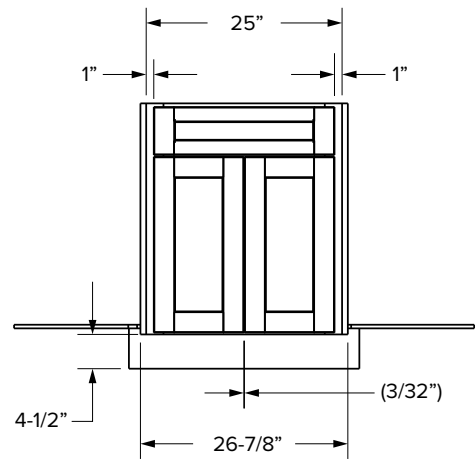

Premier Overlay

SKU	ESSENTIALS													
	W	H	D	# of Doors	# of Drawers	Door Opening		Drawer Opening		Door Size		Drawer Front Size		
						Width	Height	Width	Height	Width	Height	Width	Height	
SFCD42	26-7/8"	34-1/2"	24"	2	1 false	20-13/16"	20-1/2"	20-13/16"	5"	10-15/16"	21-11/32"	21-7/8"	5-23/32"	

SKU	PREMIER													
	W	H	D	# of Doors	# of Drawers	Door Opening		Drawer Opening		Door Size		Drawer Front Size		
						Width	Height	Width	Height	Width	Height	Width	Height	
SFCD42	26-7/8"	34-1/2"	24"	2	1 false	20-13/16"	20-1/2"	20-13/16"	5"	11-11/16"	22-27/32"	23-15/32"	6-7/32"