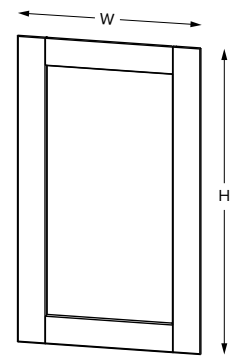

Premier Overlay