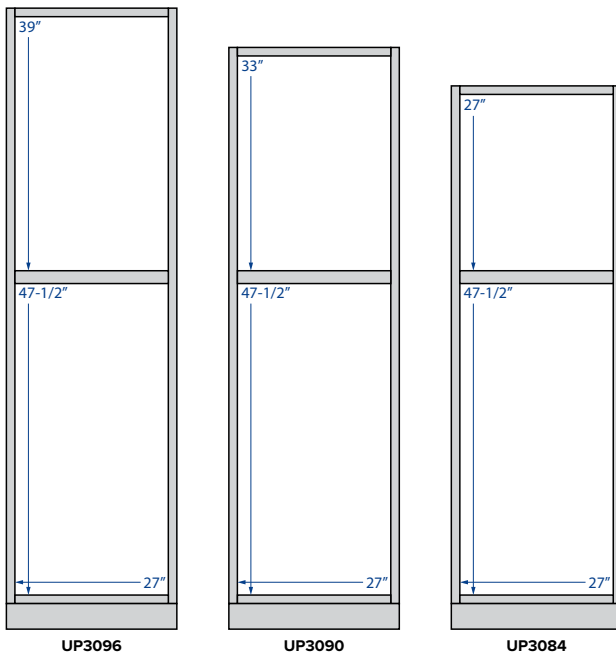

Pantry Cabinets - Openings