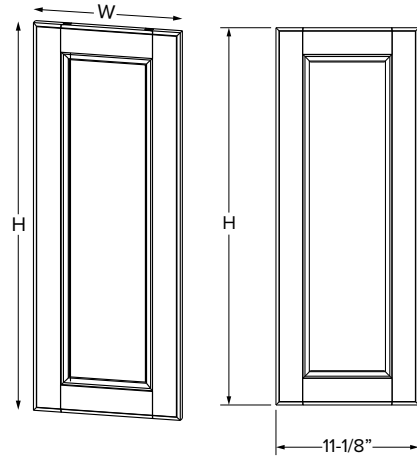

Decorative end panels

SKU	ESSENTIALS			PREMIER		
	W	H	T	W	H	T
WDEP1230	11-1/8"	27-31/32"	3/4"	11-1/8"	29-1/2"	3/4"
WDEP1236	11-1/8"	33-31/32"	3/4"	11-1/8"	35-1/2"	3/4"
WDEP1242	11-1/8"	39-31/32"	3/4"	11-1/8"	41-1/2"	3/4"
BDEP24	23-1/8"	28-1/32"	3/4"	23-1/8"	29-5/16"	3/4"

Maui - WDEP