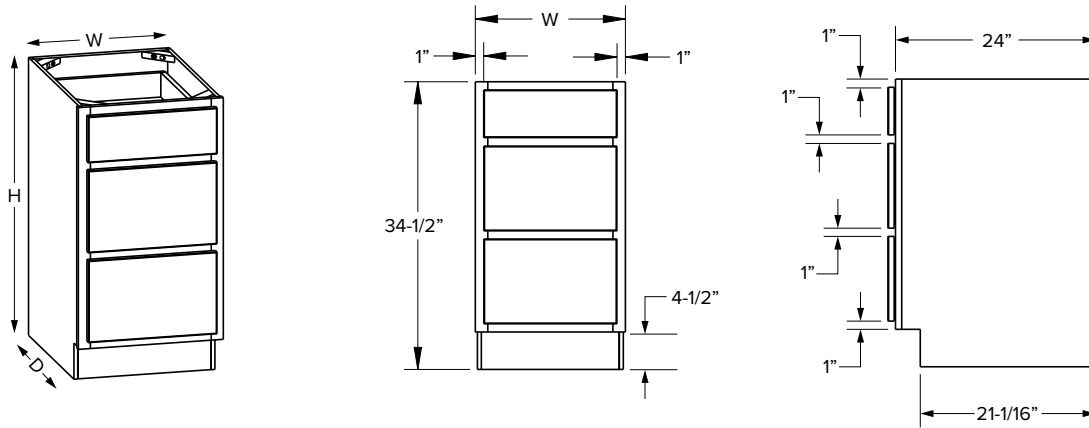

Three drawer cabinets

Essentials Overlay

Premier Overlay