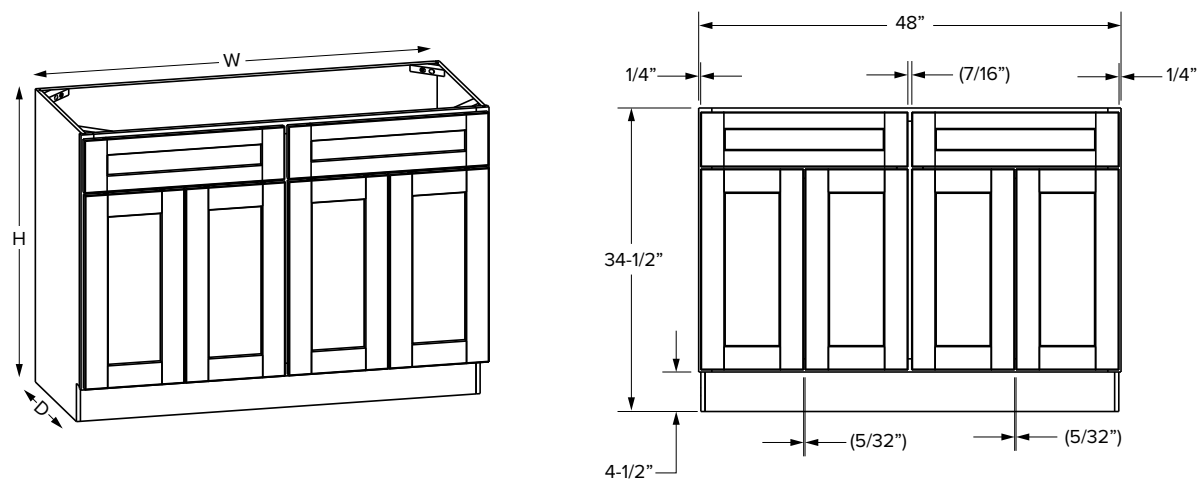

VSB48

SKU	W	H	D	# of Doors	# of Drawers	PREMIER							
						Door Opening		False Front Opening		Door Size		Drawer Front Size	
						Width	Height	Width	Height	Width	Height	Width	Height
VSB24	24"	34-1/2"	21"	2	1	21"	20-1/2"	21"	5"	11-11/16"	22-27/32"	23-17/32"	6-7/32"
VSB27	27"	34-1/2"	21"	2	1	24"	20-1/2"	24"	5"	13-3/16"	22-27/32"	26-17/32"	6-7/32"
VSB30	30"	34-1/2"	21"	2	1	27"	20-1/2"	27"	5"	14-11/16"	22-27/32"	29-17/32"	6-7/32"
VSB33	33"	34-1/2"	21"	2	1	30"	20-1/2"	30"	5"	16-3/16"	22-27/32"	32-17/32"	6-7/32"
VSB36	36"	34-1/2"	21"	2	1	33"	20-1/2"	33"	5"	17-11/16"	22-27/32"	35-17/32"	6-7/32"
VSB42	42"	34-1/2"	21"	2	1	17-7/8"	20-1/2"	39"	5"	20-17/32"	22-27/32"	41-17/32"	6-7/32"
VSB48*	48"	34-1/2"	21"	4	2	20-7/8"	20-1/2"	20-7/8"	5"	11-11/16"	22-27/32"	23-17/32"	6-7/32"