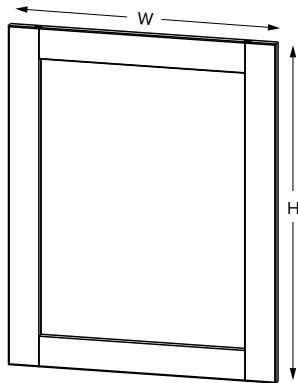

Catalina - BDEP