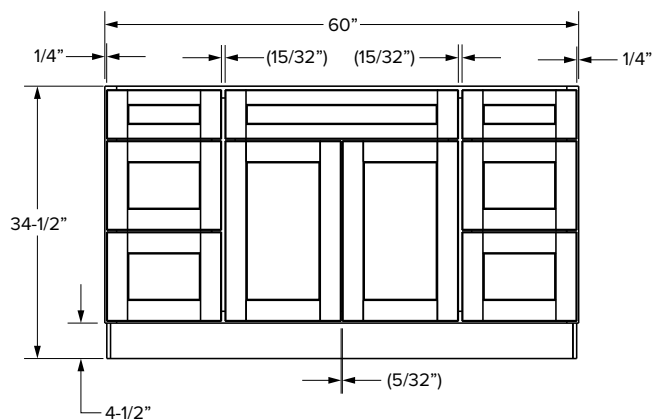

VCDB60-6

SKU	PREMIER																	
	W	H	D	Door Opening		Drawer Opening				False Front Opening		Door Size		Drawer Front Size			False Front Size	
				Width	Height	Width	2 Height	3 Height	4 Height	Width	1 Height	Width	Height	Width	2 Height	3&4 Height	Width	1 Height
VCDB60-3	60"	34-1/2"	21"	21"	20-1/2"	8-3/4"	5"	9"	9-1/2"	21"	5"	11-11/16"	22-27/32"	11-17/32"	6-7/32"	11-5/16"	23-17/32"	6-7/32"
VCDB60-6	60"	34-1/2"	21"	27"	20-1/2"	11-7/8"	5"	9"	9-1/2"	27"	5"	14-11/16"	22-27/32"	14-17/32"	6-7/32"	11-5/16"	29-17/32"	6-7/32"