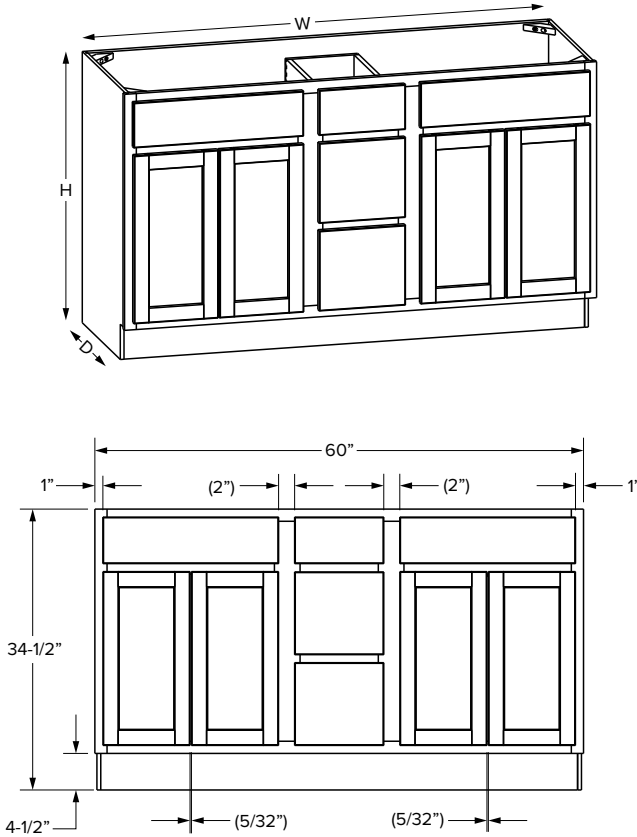

Vanity Cabinets - Dimensions

Combo cabinets

Essentials Overlay

VCDB60-3