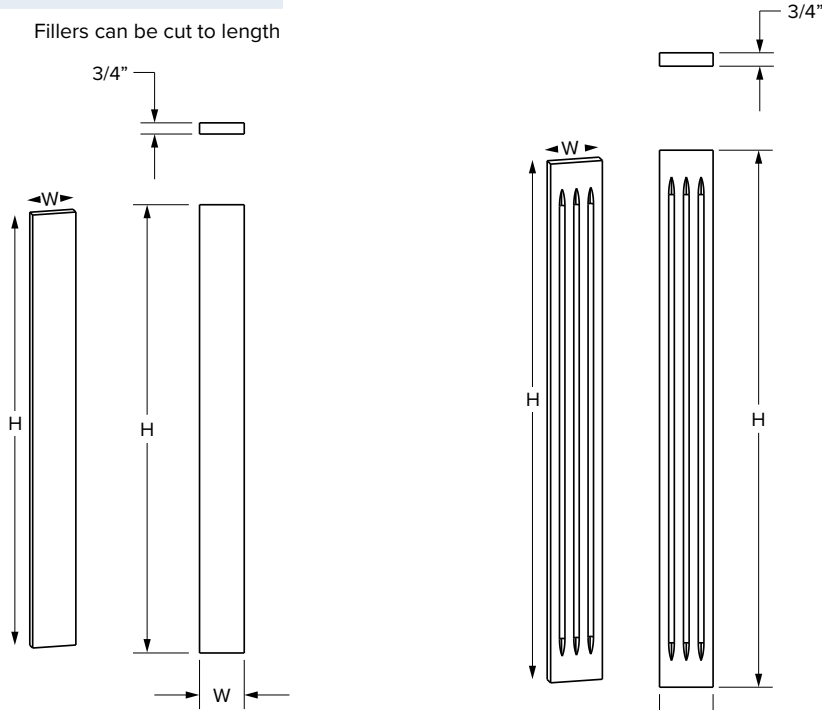

Fillers

SKU	W	T	H
F330	3"	3/4"	30"
F342	3"	3/4"	42"
F396	3"	3/4"	96"
F630	6"	3/4"	30"
F642	6"	3/4"	42"
F696	6"	3/4"	96"

Fillers can be cut to length