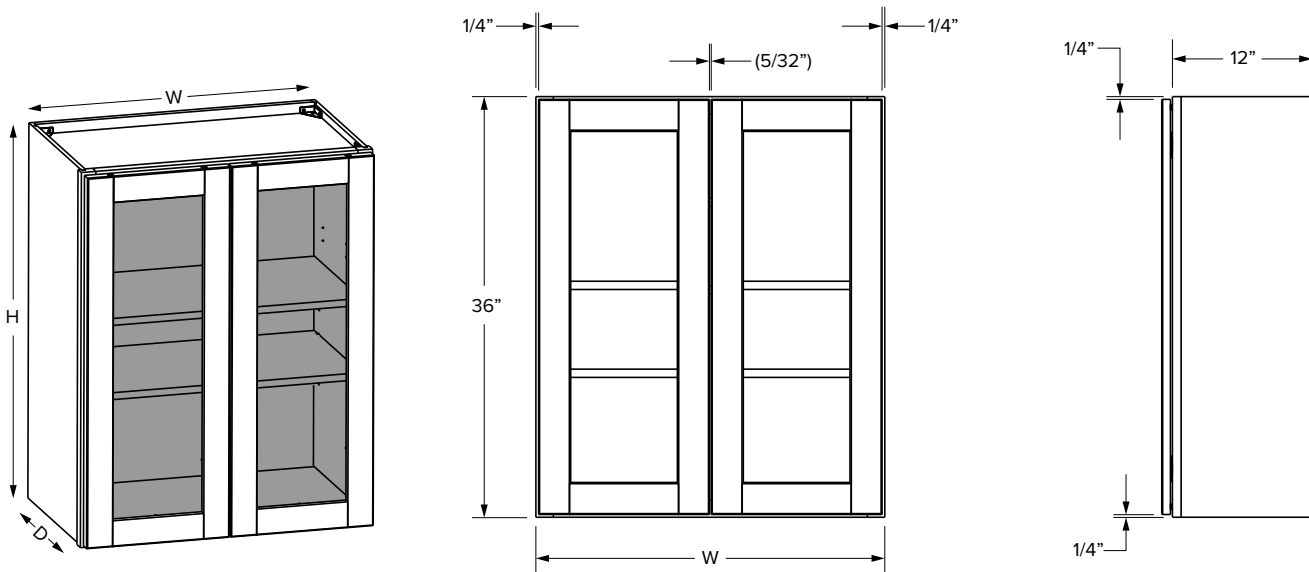

SKU	W	H	D	Shelves	# of Doors	PREMIER			
						Opening		Door	
						Width	Height	Width	Height
W1536MI	15"	36"	12"	2	1	12"	33"	14-17/32"	35-17/32"
W1836MI	18"	36"	12"	2	1	15"	33"	17-17/32"	35-17/32"
W3036MI	30"	36"	12"	2	2	27"	33"	14-11/16"	35-17/32"
W3636MI	36"	36"	12"	2	2	33"	33"	17-11/16"	35-17/32"