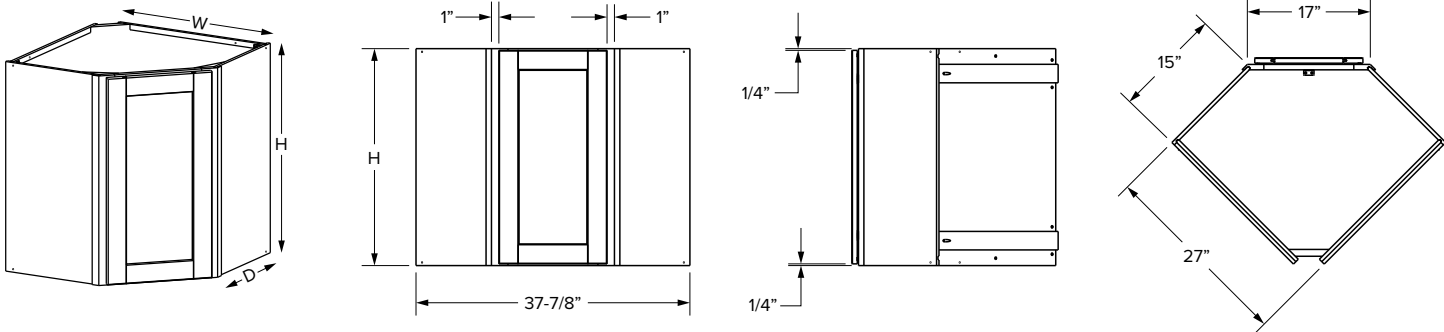

SKU	W	H	D	Shelves	# of Doors	ESSENTIALS				PREMIER			
						Opening		Door		Opening		Door	
						Width	Height	Width	Height	Width	Height	Width	Height
WDC273615	27"	36"	15"	2	1	12-7/16"	33"	13-7/16"	34-1/32"	12-7/16"	33"	14-31/32"	35-17/32"
WDC274215	27"	42"	15"	3	1	12-7/16"	39"	13-7/16"	40-1/32"	12-7/16"	39"	14-31/32"	41-17/32"