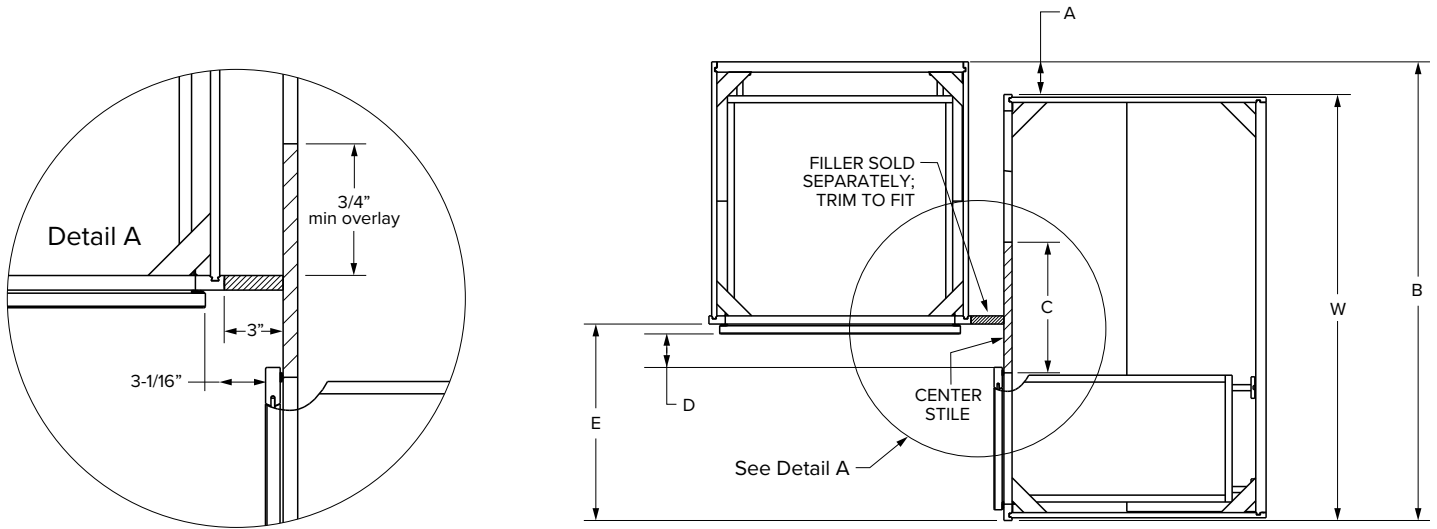

Base Cabinets - Dimensions

Essentials Top View