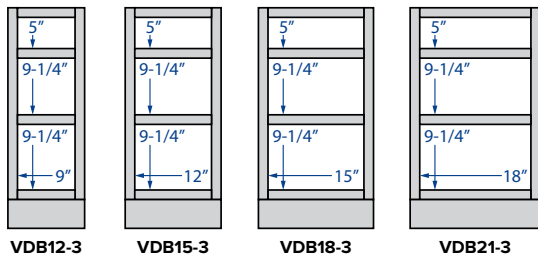

Essentials