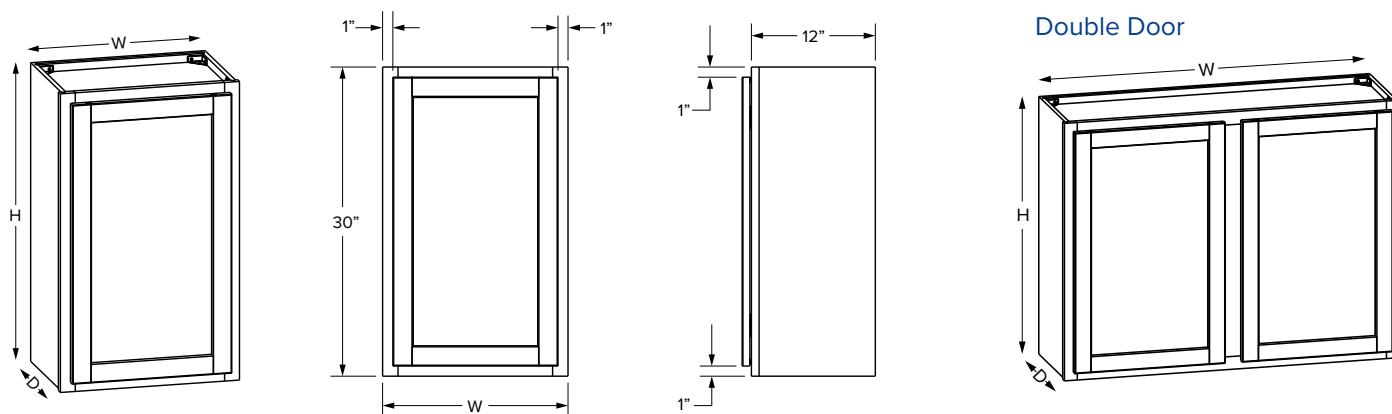

30" Height cabinets

Essentials overlay

Premier overlay