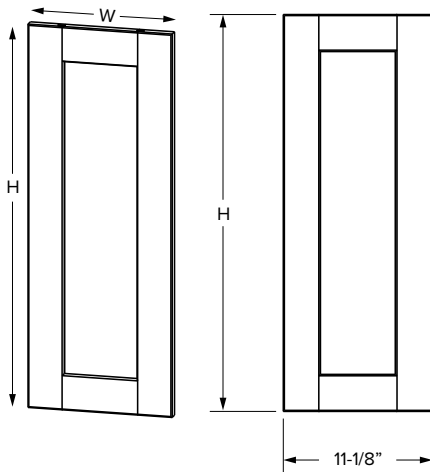

Decorative end panels

SKU	ESSENTIALS			PREMIER		
	W	H	T	W	H	T
WDEP1230	11-1/8"	27-31/32"	3/4"	11-1/8"	29-1/2"	3/4"
WDEP1236	11-1/8"	33-31/32"	3/4"	11-1/8"	35-1/2"	3/4"
WDEP1242	11-1/8"	39-31/32"	3/4"	11-1/8"	41-1/2"	3/4"
BDEP24	23-1/8"	28-1/32"	3/4"	23-1/8"	29-5/16"	3/4"

Catalina - WDEP