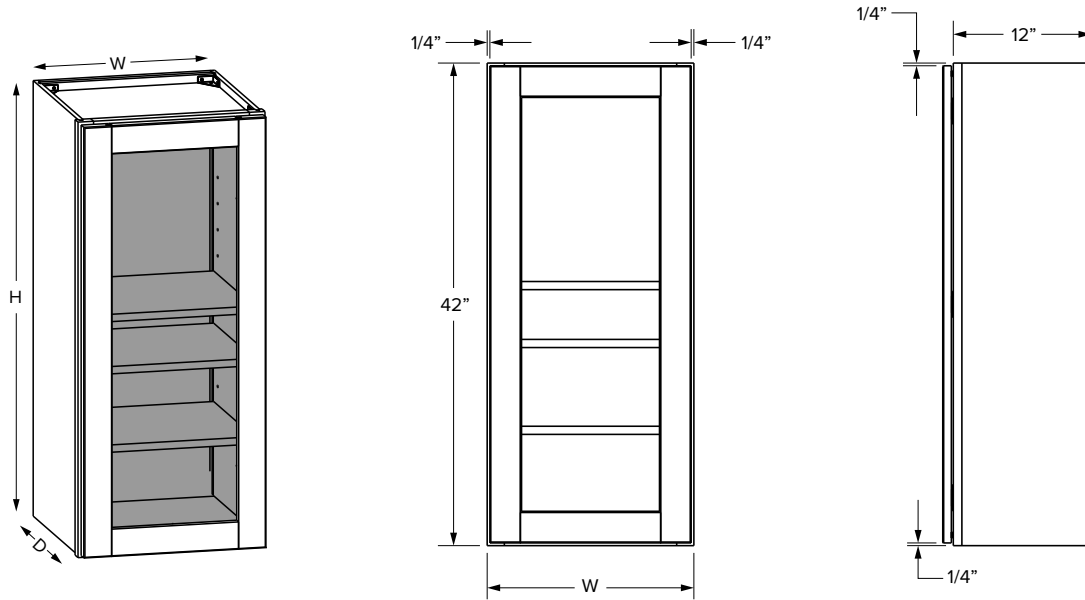

Wall Cabinets - Dimensions

42" Height glass door cabinets

Premier Overlay - Single Door

Premier Overlay - Double Door