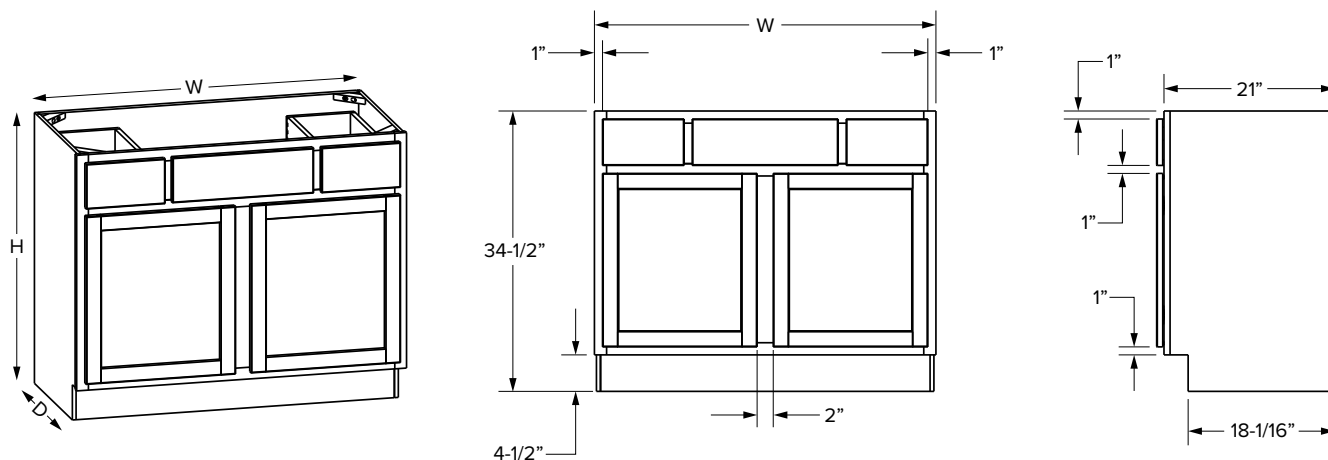

Top drawer combo cabinets

Essentials Overlay