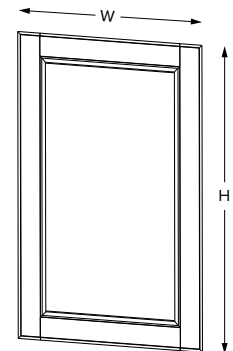

Essentials Overlay

Premier Overlay