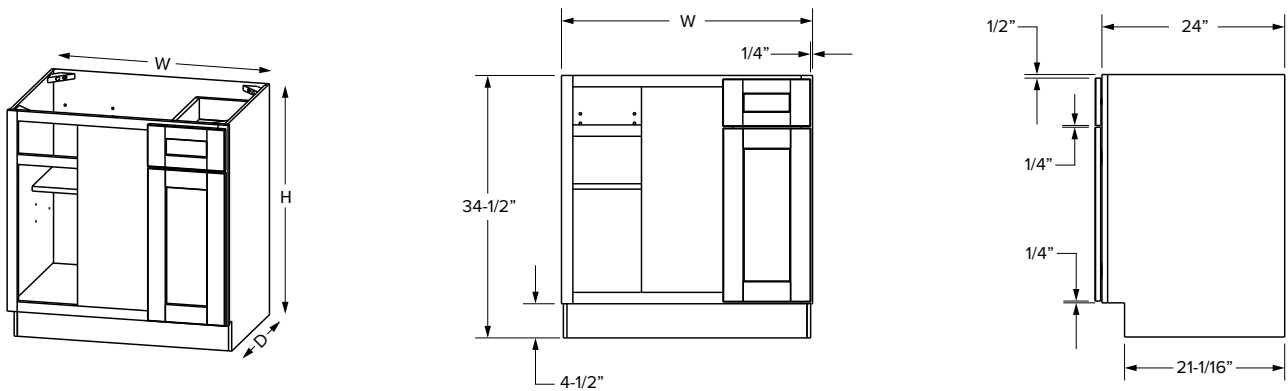

Premier Overlay

SKU	W H D			ESSENTIALS							
				Door Opening		Drawer Opening		Door Size		Drawer Front Size	
				Width	Height	Width	Height	Width	Height	Width	Height
BBC39-42U	33"	34-1/2"	24"	8-15/16"	20-1/2"	8-15/16"	5"	10-1/32"	21-11/32"	10-1/32"	5-23/32"
BBC42-45U	39"	34-1/2"	24"	11-15/16"	20-1/2"	11-15/16"	5"	13-1/32"	21-11/32"	13-1/32"	5-23/32"
BBC45-48U	42"	34-1/2"	24"	14-15/16"	20-1/2"	14-15/16"	5"	16-1/32"	21-11/32"	16-1/32"	5-23/32"

SKU	W H D			PREMIER							
				Door Opening		Drawer Opening		Door Size		Drawer Front Size	
				Width	Height	Width	Height	Width	Height	Width	Height
BBC39-42U	33"	34-1/2"	24"	9"	20-1/2"	9"	5"	11-17/32"	22-27/32"	11-17/32"	6-7/32"
BBC42-45U	39"	34-1/2"	24"	12"	20-1/2"	12"	5"	14-17/32"	22-27/32"	14-17/32"	6-7/32"
BBC45-48U	42"	34-1/2"	24"	15"	20-1/2"	15"	5"	17-17/32"	22-27/32"	17-17/32"	6-7/32"