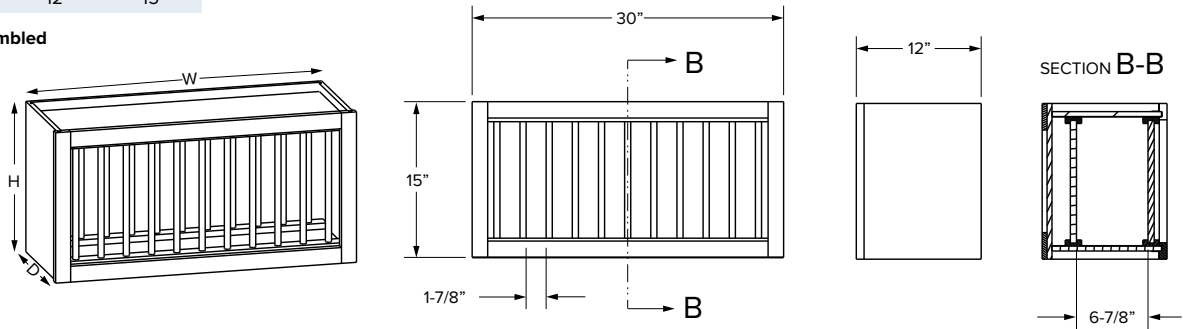

Plate rack

SKU	W	D	H
PR3015	30"	12"	15"

NOTE: Ships preassembled