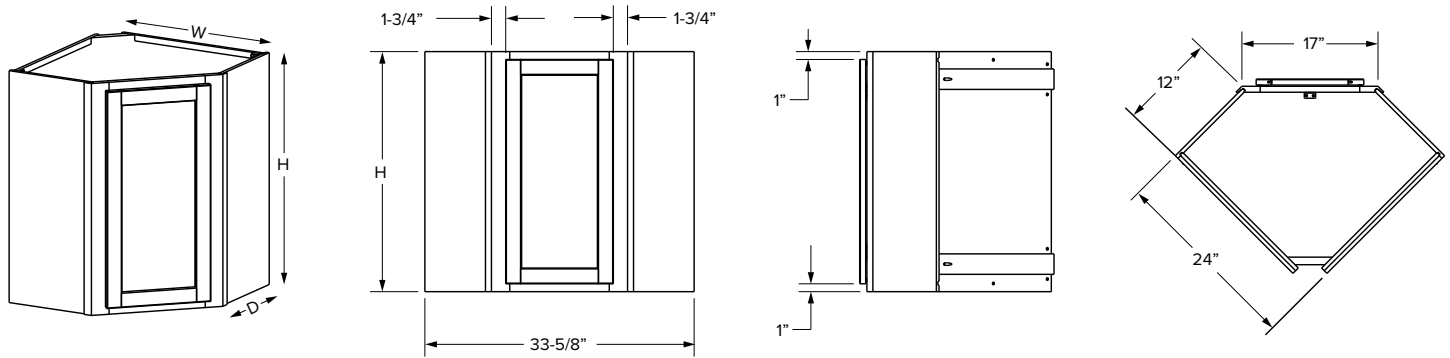

Wall Cabinets - Dimensions

12" Deep diagonal corner cabinets

Essentials overlay

Premier overlay