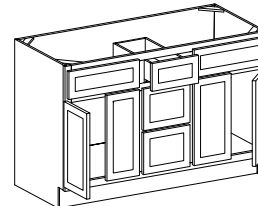

**Two Double Door and
Triple Drawer**
60" Width