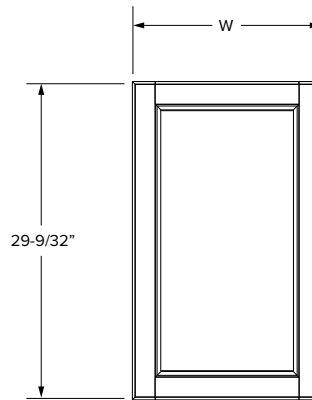

Essentials Overlay

Premier Overlay