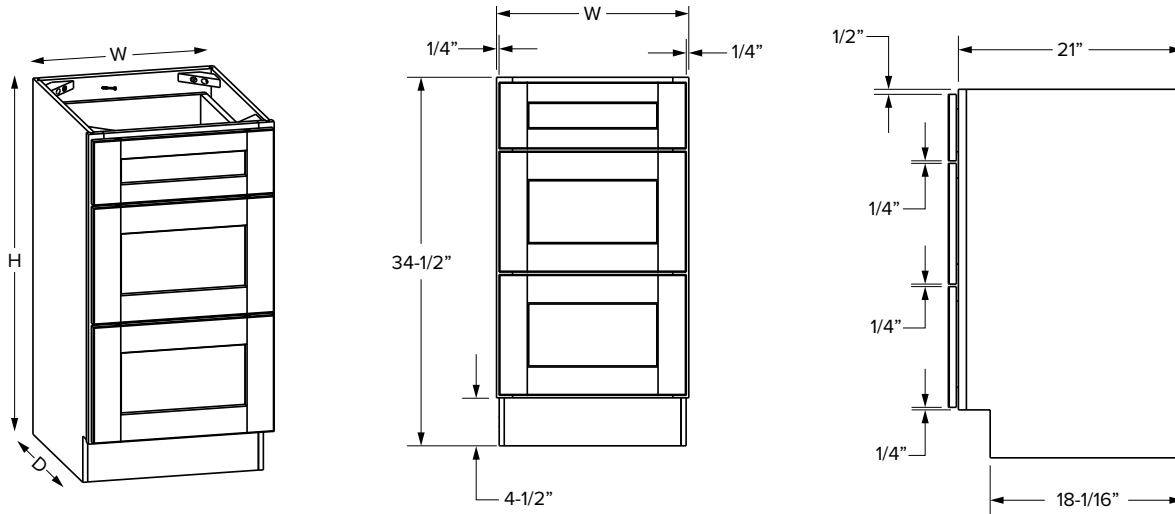

SKU	W	H	D	# of Drawers	ESSENTIALS							
					Drawer Opening				Drawer Front Size			
					Width	1 Height	2 Height	3 Height	Width	1 Height	2 Height	3 Height
VDB12-3	12"	34-1/2"	21"	3	9"	5"	9-1/4"	9-1/4"	10-1/32"	5-23/32"	10-5/32"	10-5/32"
VDB15-3	15"	34-1/2"	21"	3	12"	5"	9-1/4"	9-1/4"	13-1/32"	5-23/32"	10-5/32"	10-5/32"
VDB18-3	18"	34-1/2"	21"	3	15"	5"	9-1/4"	9-1/4"	16-1/32"	5-23/32"	10-5/32"	10-5/32"
VDB21-3	21"	34-1/2"	21"	3	18"	5"	9-1/4"	9-1/4"	19-1/32"	5-23/32"	10-5/32"	10-5/32"

SKU	W	H	D	# of Drawers	PREMIER							
					Drawer Opening				Drawer Front Size			
					Width	1 Height	2 Height	3 Height	Width	1 Height	2 Height	3 Height
VDB12-3	12"	34-1/2"	21"	3	9"	5"	9"	9-1/2"	11-17/32"	6-7/32"	11-5/16"	11-5/16"
VDB15-3	15"	34-1/2"	21"	3	12"	5"	9"	9-1/2"	14-17/32"	6-7/32"	11-5/16"	11-5/16"
VDB18-3	18"	34-1/2"	21"	3	15"	5"	9"	9-1/2"	17-17/32"	6-7/32"	11-5/16"	11-5/16"
VDB21-3	21"	34-1/2"	21"	3	18"	5"	9"	9-1/2"	20-17/32"	6-7/32"	11-5/16"	11-5/16"