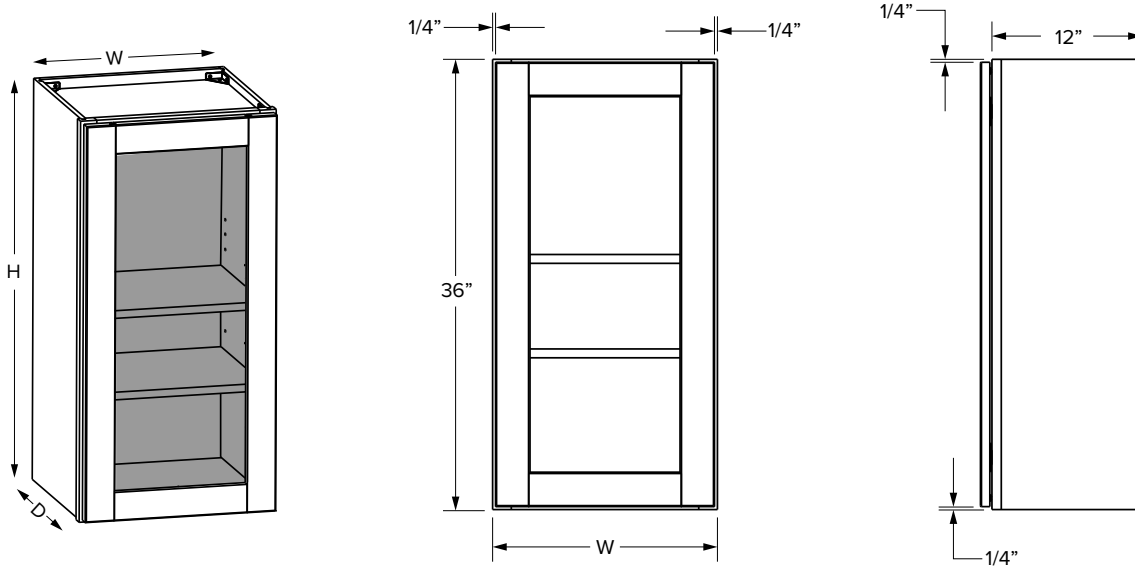

Wall Cabinets - Dimensions

36" Height glass door cabinets

Premier Overlay - Single Door

Premier Overlay - Double Door