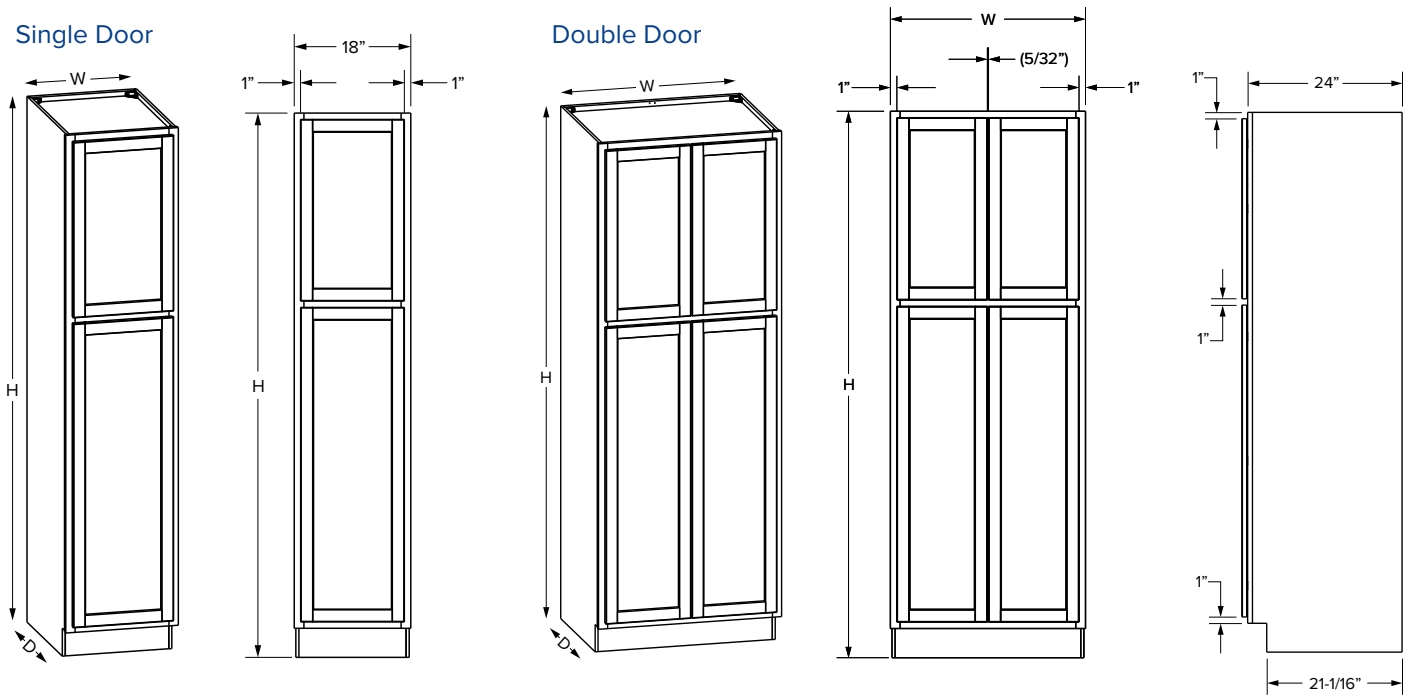

Pantry Cabinets - Dimensions

Essentials Overlay

SKU	ESSENTIALS										
	W	H	D	Shelves	# of Doors	Door Opening			Door Size		
						Width	1 Height	2 Height	Width	1 Height	2 Height
UP1884	18"	84"	24"	6	2	15"	27"	47-1/2"	16-1/32"	28-1/32"	48-17/32"
UP1890	18"	90"	24"	6	2	15"	33"	47-1/2"	16-1/32"	34-1/32"	48-17/32"
UP1896	18"	96"	24"	7	2	15"	39"	47-1/2"	16-1/32"	40-1/32"	48-17/32"
UP2484	24"	84"	24"	6	4	21"	27"	47-1/2"	10-15/16"	28-1/32"	48-17/32"
UP2490	24"	90"	24"	6	4	21"	33"	47-1/2"	10-15/16"	34-1/32"	48-17/32"
UP2496	24"	96"	24"	7	4	21"	39"	47-1/2"	10-15/16"	40-1/32"	48-17/32"
UP3084	30"	84"	24"	6	4	27"	27"	47-1/2"	13-29/32"	28-1/32"	48-17/32"
UP3090	30"	90"	24"	6	4	27"	33"	47-1/2"	13-29/32"	34-1/32"	48-17/32"
UP3096	30"	96"	24"	7	4	27"	39"	47-1/2"	13-29/32"	40-1/32"	48-17/32"