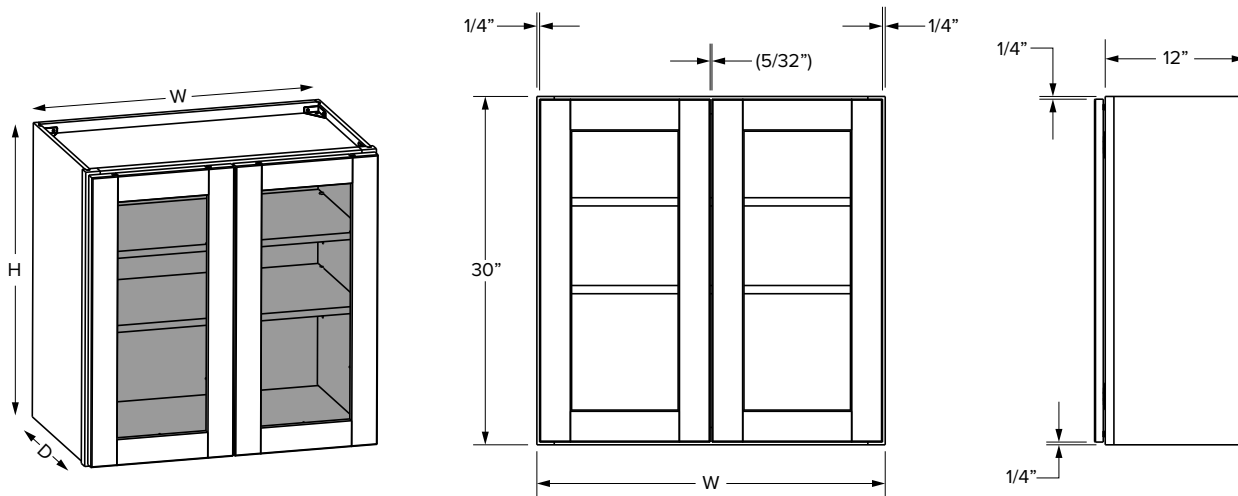

Premier Overlay - Double Door

SKU	W	H	D	Shelves	# of Doors	PREMIER			
						Opening		Door	
						Width	Height	Width	Height
W1530MI	15"	30"	12"	2	1	12"	27"	14-17/32"	29-17/32"
W1830MI	18"	30"	12"	2	1	15"	27"	17-17/32"	29-17/32"
W3030MI	30"	30"	12"	2	2	27"	27"	14-11/16"	29-17/32"
W3630MI	36"	30"	12"	2	2	33"	27"	17-11/16"	29-17/32"