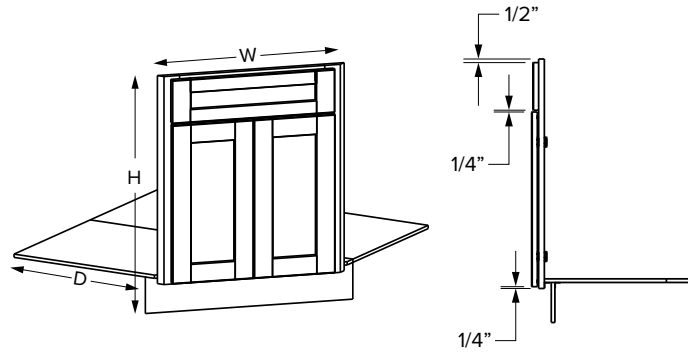

Premier Overlay

SKU	ESSENTIALS													
	W	H	D	# of Doors	# of Drawers	Door Opening		Drawer Opening		Door Size		Drawer Front Size		
						Width	Height	Width	Height	Width	Height	Width	Height	
SFCD42	26-7/8"	34-1/2"	24"	2	1 false	20-13/16"	20-1/2"	20-13/16"	5"	10-15/16"	21-11/32"	21-7/8"	5-23/32"	

SKU	PREMIER													
	W	H	D	# of Doors	# of Drawers	Door Opening		Drawer Opening		Door Size		Drawer Front Size		
						Width	Height	Width	Height	Width	Height	Width	Height	
SFCD42	26-7/8"	34-1/2"	24"	2	1 false	20-13/16"	20-1/2"	20-13/16"	5"	11-11/16"	22-27/32"	23-15/32"	6-7/32"