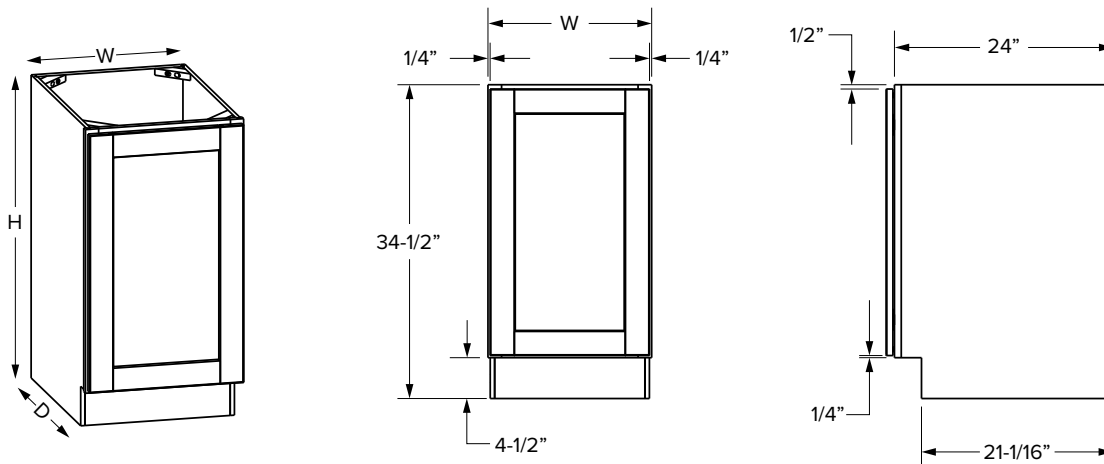

Premier Overlay

SKU					ESSENTIALS				PREMIER			
	W	H	D	# OF DOORS	Opening		Door Size		Opening		Door Size	
					Width	Height	Width	Height	Width	Height	Width	Height
BFH09	9"	34-1/2"	24"	1	6"	27"	7-1/32"	28-1/32"	6"	27"	8-17/32"	29-9/32"
BFH12	12"	34-1/2"	24"	1	9"	27"	10-1/32"	28-1/32"	9"	27"	11-17/32"	29-9/32"
BFH15	15"	34-1/2"	24"	1	12"	27"	13-1/32"	28-1/32"	12"	27"	14-17/32"	29-9/32"
BFH18	18"	34-1/2"	24"	1	15"	27"	16-1/32"	28-1/32"	15"	27"	17-17/32"	29-9/32"

Decorative Full Height Door Fronts available on page 64