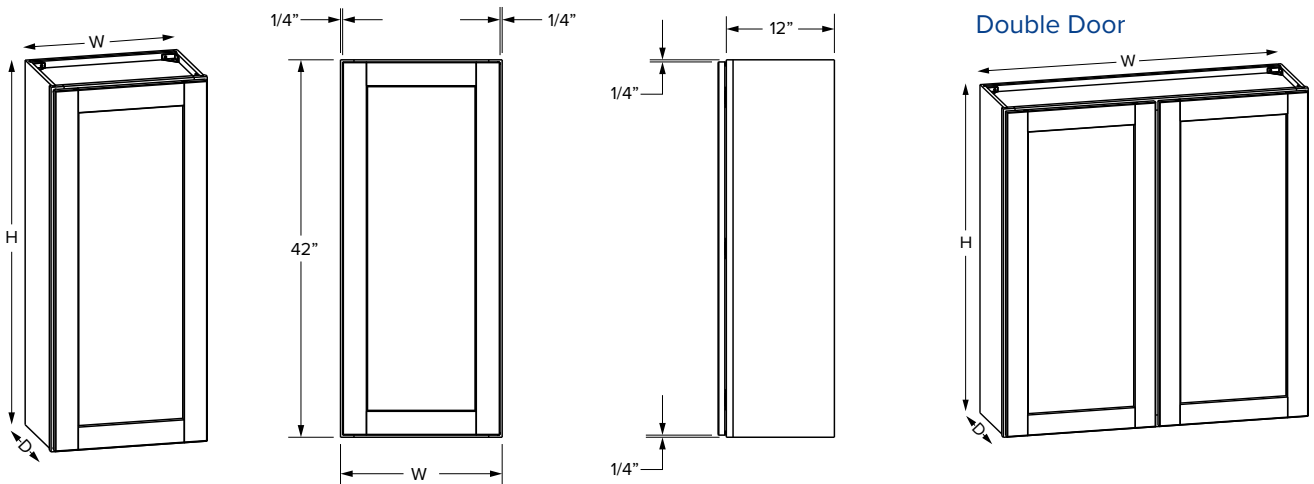

SKU							ESSENTIALS				PREMIER			
	W	H	D	Shelves	# of doors	Opening		Door		Opening		Door		
						Width	Height	Width	Height	Width	Height	Width	Height	
W0942	9"	42"	12"	3	1	6"	39"	7-1/32"	40-1/32"	6"	39"	8-17/32"	41-17/32"	
W1242	12"	42"	12"	3	1	9"	39"	10-1/32"	40-1/32"	9"	39"	11-17/32"	41-17/32"	
W1542	15"	42"	12"	3	1	12"	39"	13-1/32"	40-1/32"	12"	39"	14-17/32"	41-17/32"	
W1842	18"	42"	12"	3	1	15"	39"	16-1/32"	40-1/32"	15"	39"	17-17/32"	41-17/32"	
W2142	21"	42"	12"	3	1	18"	39"	19-1/32"	40-1/32"	18"	39"	20-17/32"	41-17/32"	
W2442	24"	42"	12"	3	2	21"	39"	10-15/16"	40-1/32"	21"	39"	11-11/16"	41-17/32"	
W2742	27"	42"	12"	3	2	24"	39"	12-7/16"	40-1/32"	24"	39"	13-3/16"	41-17/32"	
W3042	30"	42"	12"	3	2	27"	39"	13-29/32"	40-1/32"	27"	39"	14-11/16"	41-17/32"	
W3342	33"	42"	12"	3	2	30"	39"	15-13/32"	40-1/32"	30"	39"	16-3/16"	41-17/32"	
W3642	36"	42"	12"	3	2	33"	39"	16-29/32"	40-1/32"	33"	39"	17-11/16"	41-17/32"	
W3942*	39"	42"	12"	3	2	16-7/16"	39"	17-17/32"	40-1/32"	17"	39"	19-1/32"	41-17/32"	
W4242*	42"	42"	12"	3	2	17-15/16"	39"	19-1/32"	40-1/32"	18-1/2"	39"	20-17/32"	41-17/32"	

*39" and 42" wide cabinets have a center stile