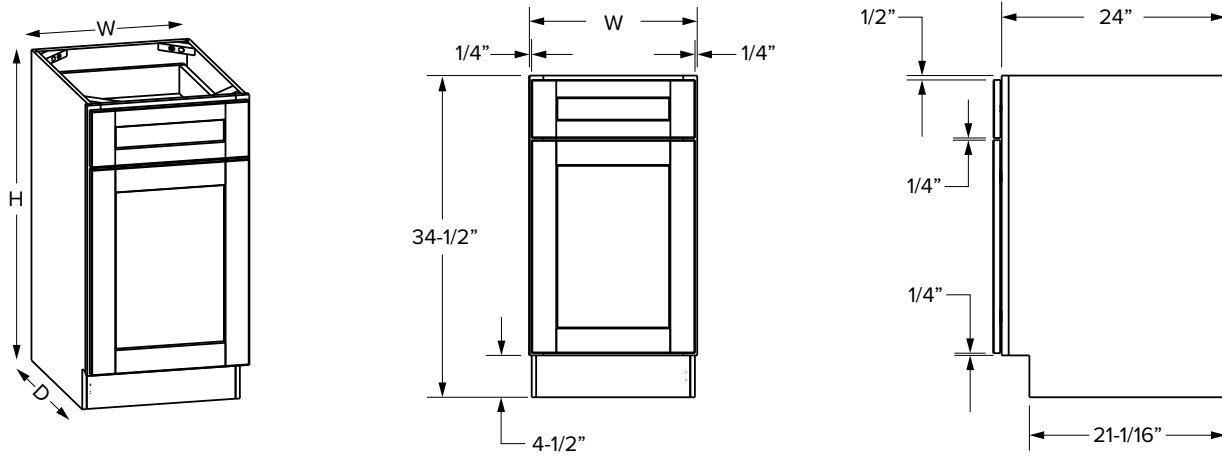

Drawer/door cabinets

Premier Overlay - Single Door

Premier Overlay - Double Door