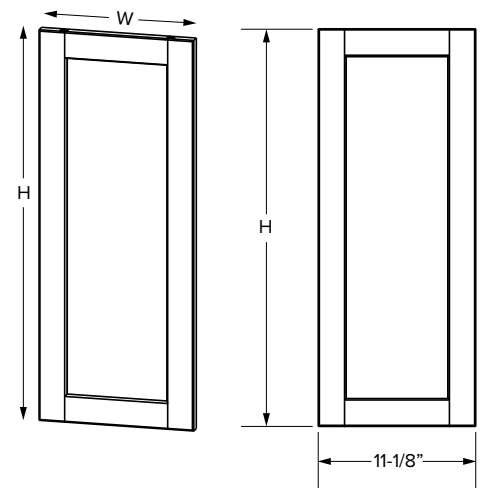

Hatteras - WDEP