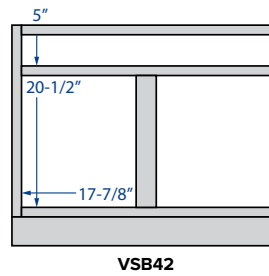

Essentials