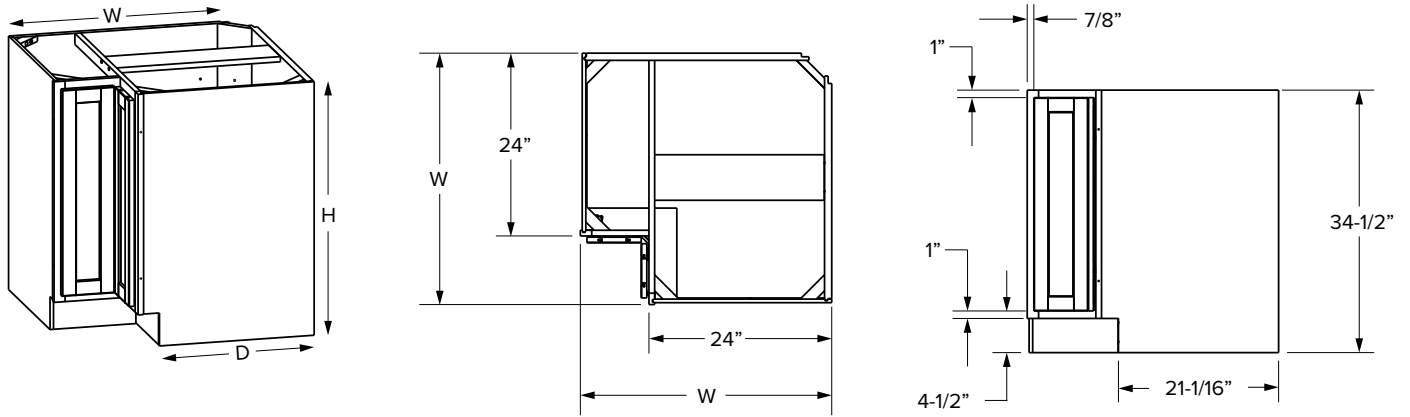

Corner cabinets

Essentials Overlay