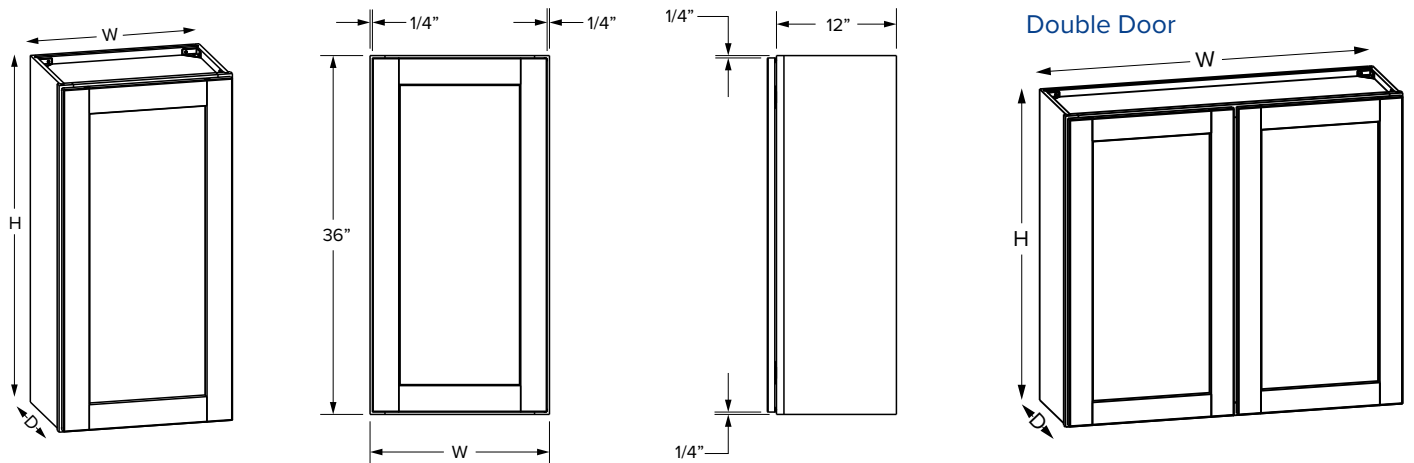

SKU	W	H	D	Shelves	# of doors	ESSENTIALS				PREMIER			
						Opening		Door		Opening		Door	
						Width	Height	Width	Height	Width	Height	Width	Height
W0936	9"	36"	12"	2	1	6"	33"	7-1/32"	34-1/32"	6"	33"	8-17/32"	35-17/32"
W1236	12"	36"	12"	2	1	9"	33"	10-1/32"	34-1/32"	9"	33"	11-17/32"	35-17/32"
W1536	15"	36"	12"	2	1	12"	33"	13-1/32"	34-1/32"	12"	33"	14-17/32"	35-17/32"
W1836	18"	36"	12"	2	1	15"	33"	16-1/32"	34-1/32"	15"	33"	17-17/32"	35-17/32"
W2136	21"	36"	12"	2	1	18"	33"	19-1/32"	34-1/32"	18"	33"	20-17/32"	35-17/32"
W2436	24"	36"	12"	2	2	21"	33"	10-15/16"	34-1/32"	21"	33"	11-11/16"	35-17/32"
W2736	27"	36"	12"	2	2	24"	33"	12-7/16"	34-1/32"	24"	33"	13-3/16"	35-17/32"
W3036	30"	36"	12"	2	2	27"	33"	13-29/32"	34-1/32"	27"	33"	14-11/16"	35-17/32"
W3336	33"	36"	12"	2	2	30"	33"	15-15/32"	34-1/32"	30"	33"	16-3/16"	35-17/32"
W3636	36"	36"	12"	2	2	33"	33"	16-29/32"	34-1/32"	33"	33"	17-11/16"	35-17/32"
W3936*	39"	36"	12"	2	2	16-7/16"	33"	17-17/32"	34-1/32"	17"	33"	19-1/32"	35-17/32"
W4236*	42"	36"	12"	2	2	17-15/16"	33"	19-1/32"	34-1/32"	18-1/2"	33"	20-17/32"	35-17/32"

*39" and 42" wide cabinets have a center stile