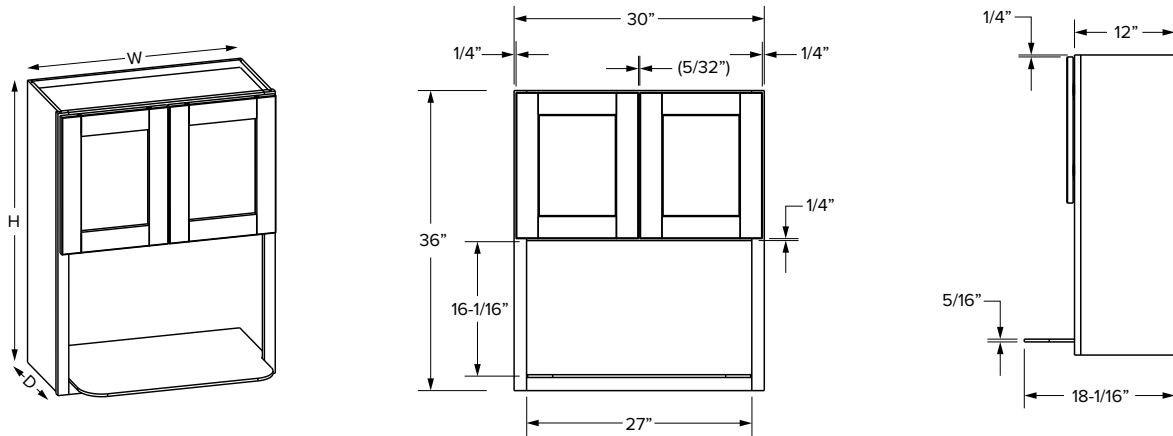

Premier Overlay