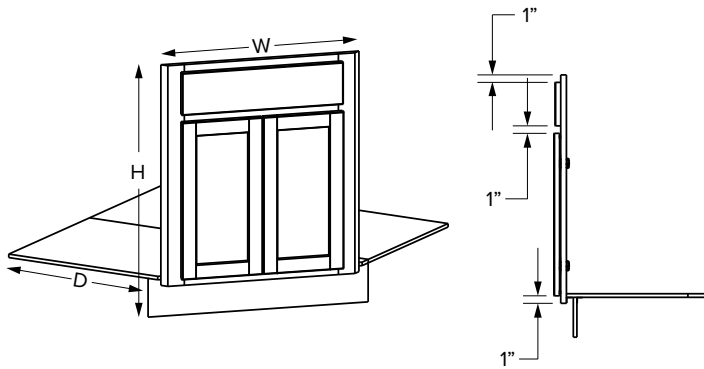

Base Cabinets - Dimensions

Sink front corner diagonal

Essentials Overlay