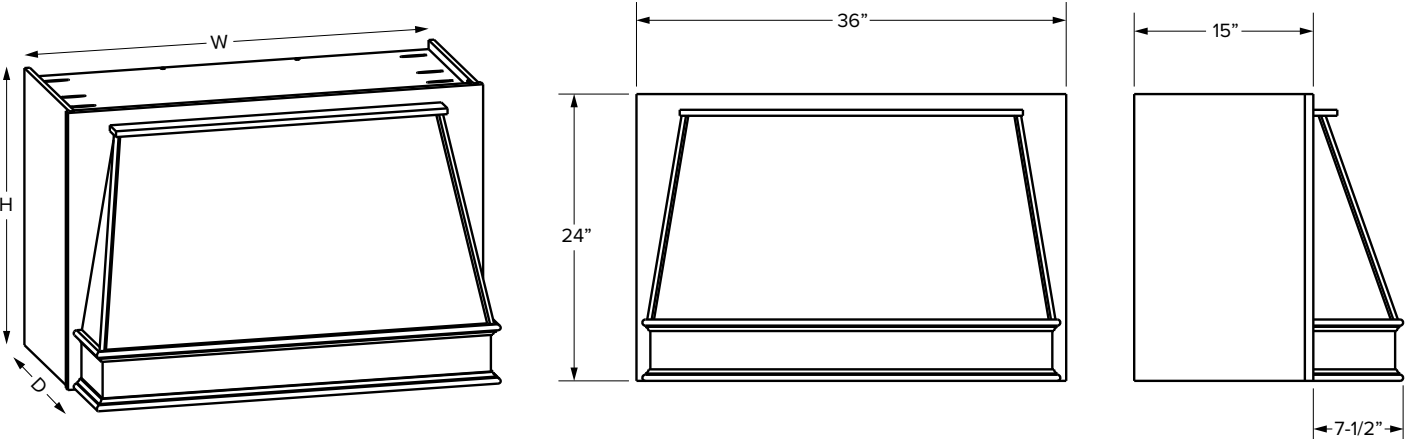

Range hoods

	W	H	D	Projection
RHAR36	36"	24"	15"	7-1/2"
RHCL36	36"	24"	15"	7-1/2"

NOTES:
Works with Premier & Essentials.
The box of these range hoods can be trimmed to size.
Angled hood section can be removed from box and applied separately.
Some assembly required.

RHCL36