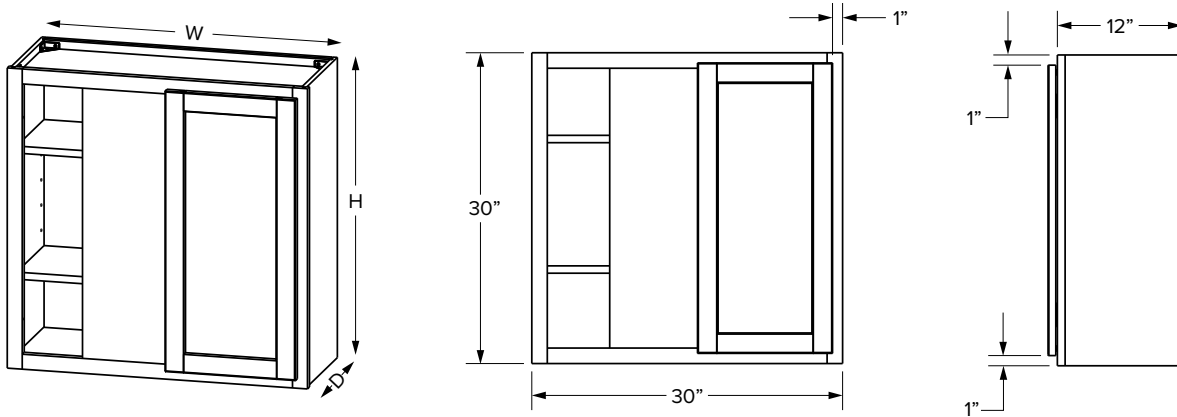

Wall Cabinets - Dimensions

Universal blind corner cabinets

Essentials Overlay