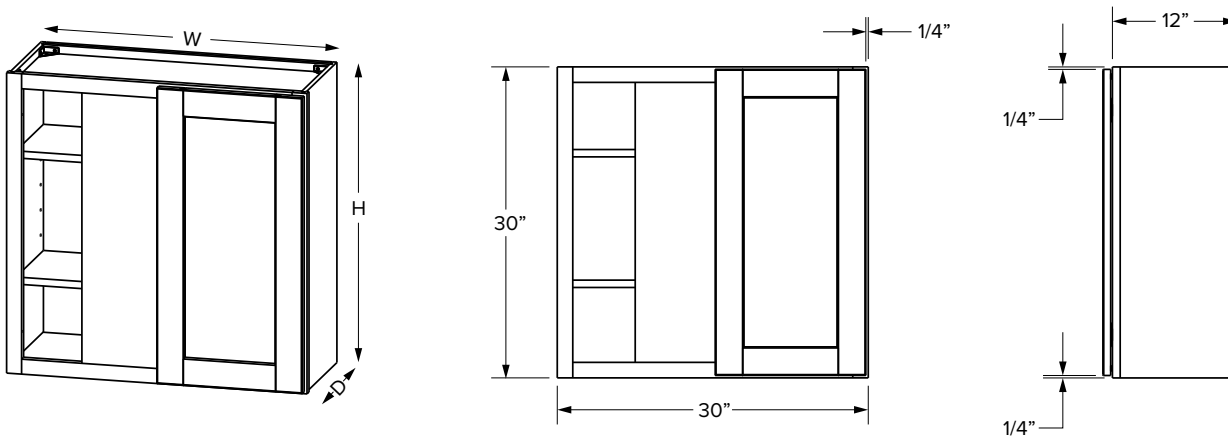

Premier Overlay

SKU							ESSENTIALS				PREMIER			
	W	H	D	Shelves	# of Doors	Opening		Door		Opening		Door		
						Width	Height	Width	Height	Width	Height	Width	Height	
WBC30-3330U	30"-33"	30"	12"	2	1	12"	27"	13-1/32"	28-1/32"	12"	27"	14-17/32"	29-17/32"	
WBC30-3336U	30"-33"	36"	12"	2	1	12"	33"	13-1/32"	34-1/32"	12"	33"	14-17/32"	35-1/2"	
WBC30-3342U	30"-33"	42"	12"	3	1	12"	39"	13-1/32"	40-1/32"	12"	39"	14-17/32"	41-17/32"