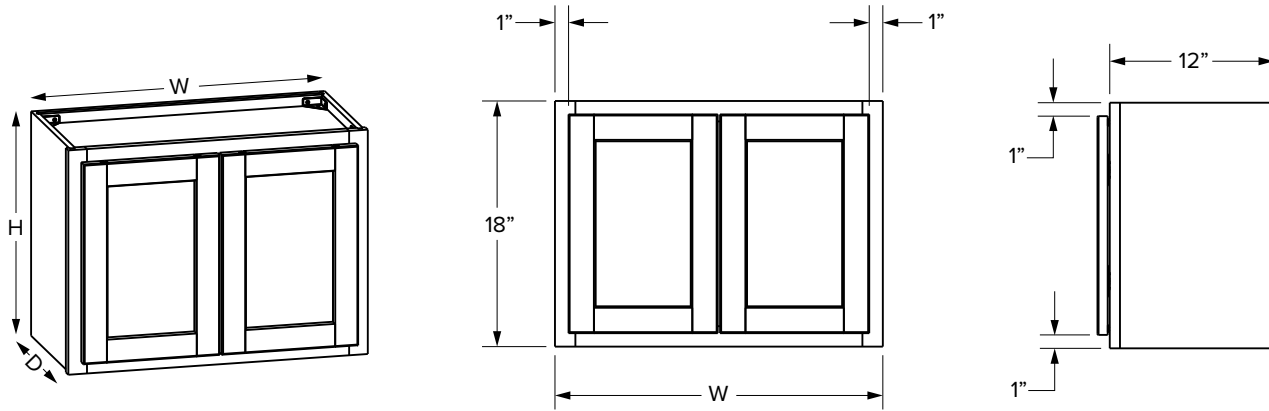

Wall Cabinets - Dimensions

18" Height cabinets

Essentials Overlay