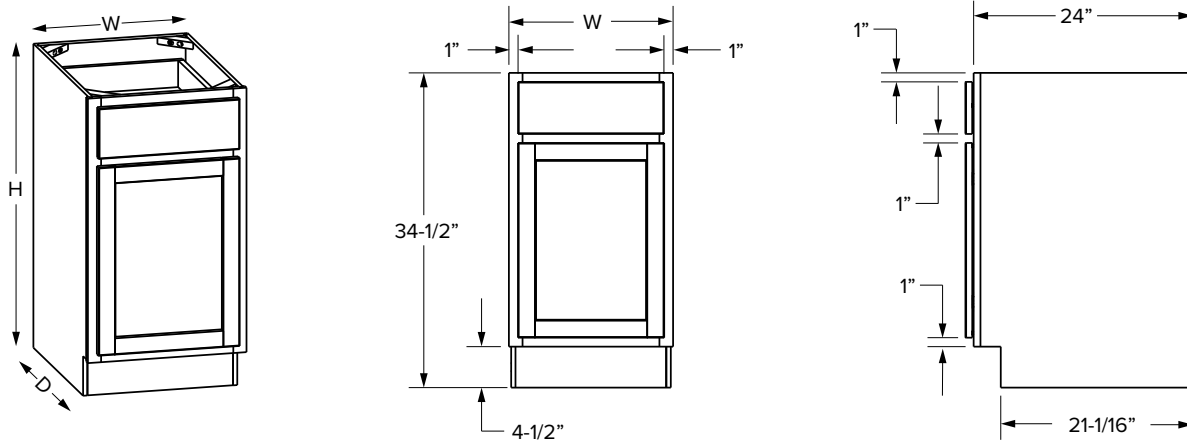

Base Cabinets - Dimensions

Drawer/door cabinets

Essentials Overlay - Single Door