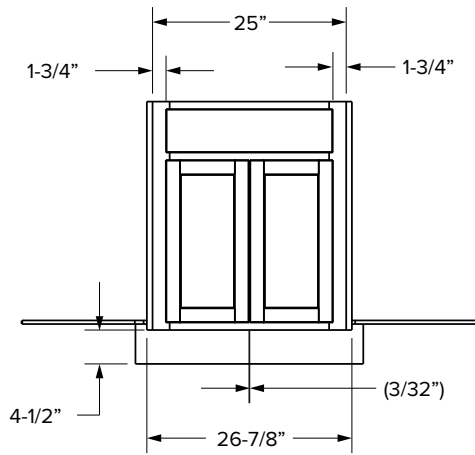

Base Cabinets - Dimensions

Sink front corner diagonal

Essentials Overlay