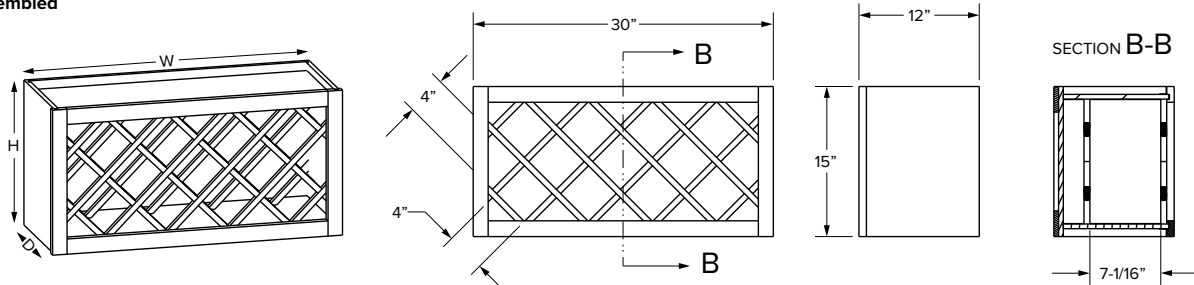

Wine rack

SKU	W	D	H
WR3015	30"	12"	15"

NOTE: Ships preassembled