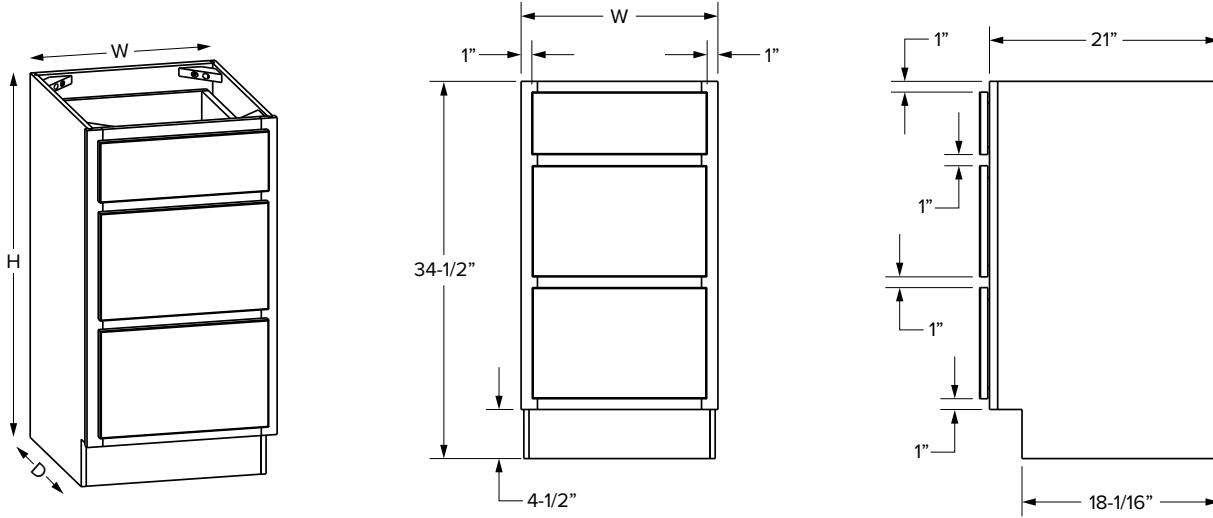

Vanity Cabinets - Dimensions

Three drawer cabinets

Essentials Overlay

Premier Overlay