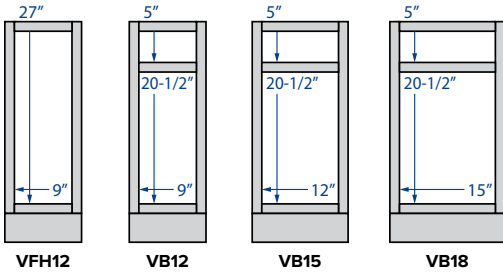

Vanity Cabinets - Openings