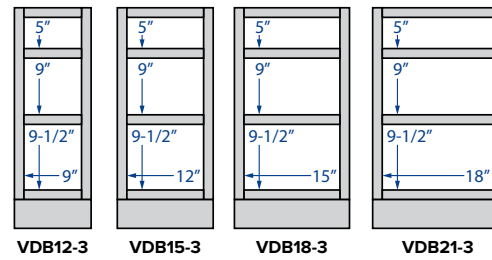

Vanity Cabinets - Openings

Essentials

Premier

Essentials

Premier