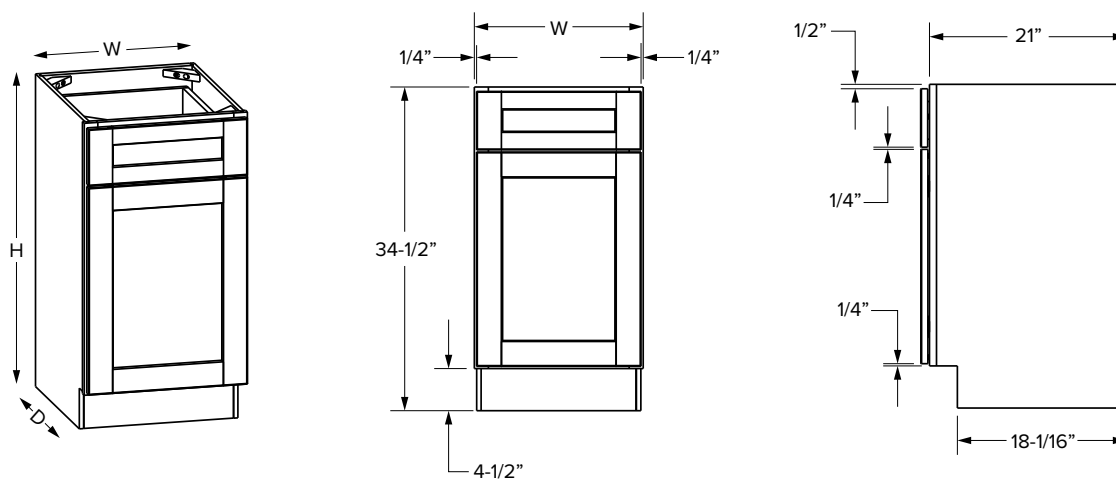

Premier Overlay

SKU	W	H	D	# of Doors	# of Drawers	ESSENTIALS							
						Door Opening		Drawer Opening		Door Size		Drawer Front Size	
						Width	Height	Width	Height	Width	Height	Width	Height
VB12	12"	34-1/2"	21"	1	1	9"	20-1/2"	9"	5"	10-1/32"	21-11/32"	10-1/32"	5-23/32"
VB15	15"	34-1/2"	21"	1	1	12"	20-1/2"	12"	5"	13-1/32"	21-11/32"	13-1/32"	5-23/32"
VB18	18"	34-1/2"	21"	1	1	15"	20-1/2"	15"	5"	16-1/32"	21-11/32"	16-1/32"	5-23/32"

SKU	W	H	D	# of Doors	# of Drawers	PREMIER							
						Door Opening		Drawer Opening		Door Size		Drawer Front Size	
						Width	Height	Width	Height	Width	Height	Width	Height
VB12	12"	34-1/2"	21"	1	1	9"	20-1/2"	9"	5"	11-17/32"	22-27/32"	11-17/32"	6-7/32"
VB15	15"	34-1/2"	21"	1	1	12"	20-1/2"	12"	5"	14-17/32"	22-27/32"	14-17/32"	6-7/32"
VB18	18"	34-1/2"	21"	1	1	15"	20-1/2"	15"	5"	17-17/32"	22-27/32"	17-17/32"	6-7/32"