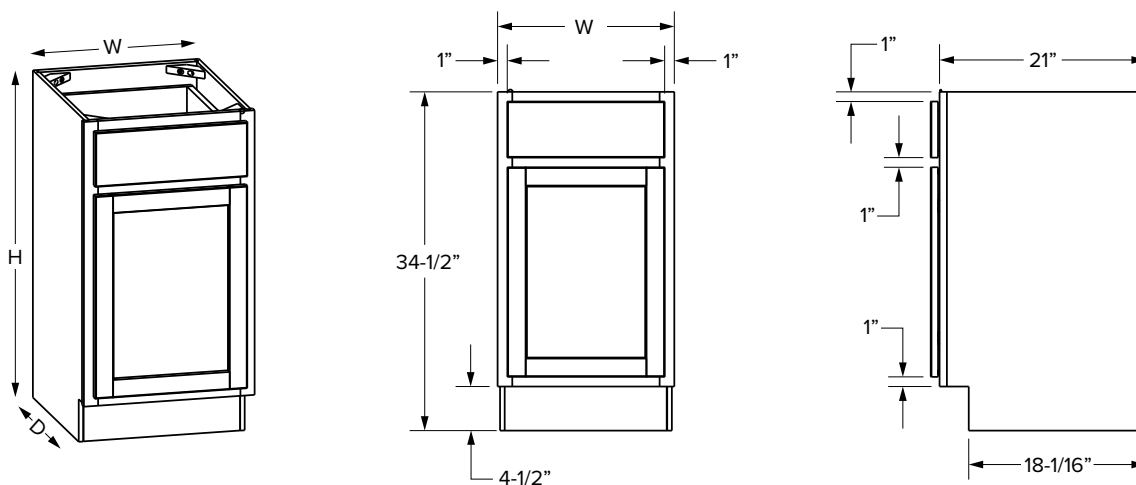

Drawer/door cabinets

Essentials Overlay