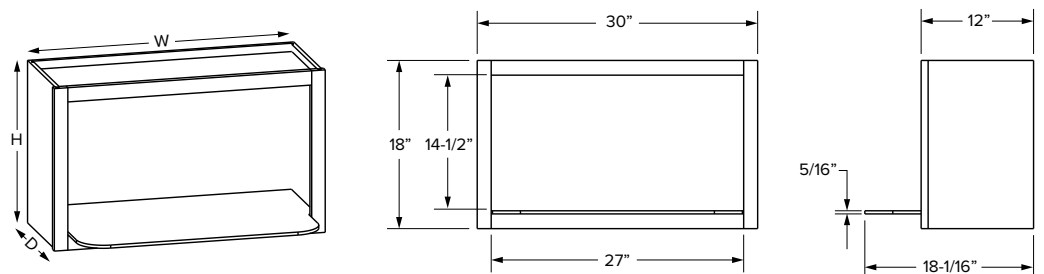

Microwave cabinet enclosure

SKU	W	H	D
MWC3018	30"	18"	12"

NOTE: Works with Premier & Essentials