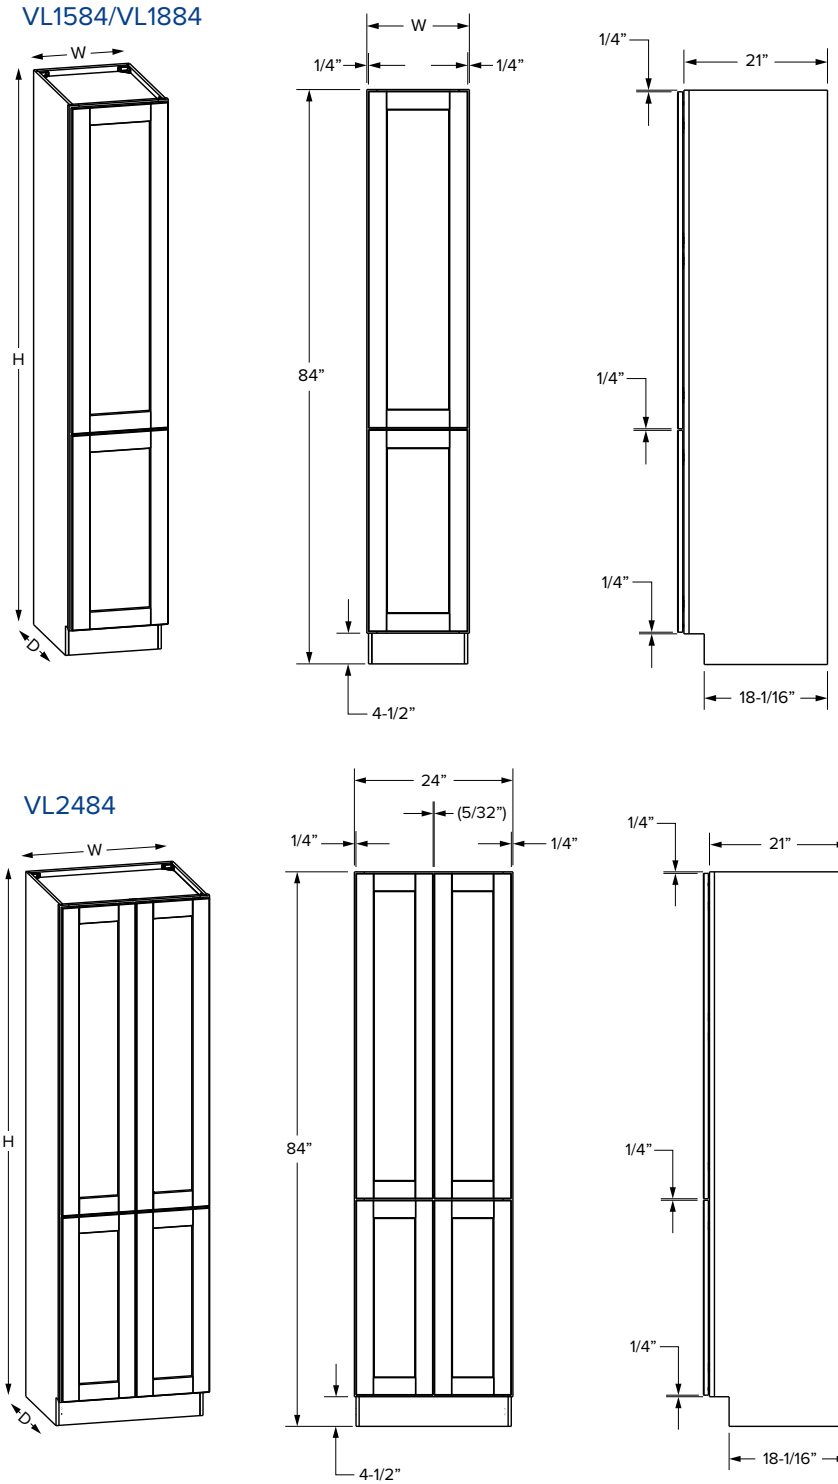

Linen cabinets

Premier Overlay

SKU	W	H	D	Shelves	# of Doors	PREMIER					
						Door Opening			Door Size		
						Width	1 Height	2 Height	Width	1 Height	2 Height
VL1584	15"	84"	21"	6	2	12"	27"	47-1/2"	14-17/32"	49-9/32"	29-17/32"
VL1884	18"	84"	21"	6	2	15"	27"	47-1/2"	17-17/32"	49-9/32"	29-17/32"
VL2484	24"	84"	21"	6	4	21"	27"	47-1/2"	11-11/16"	49-9/32"	29-17/32"