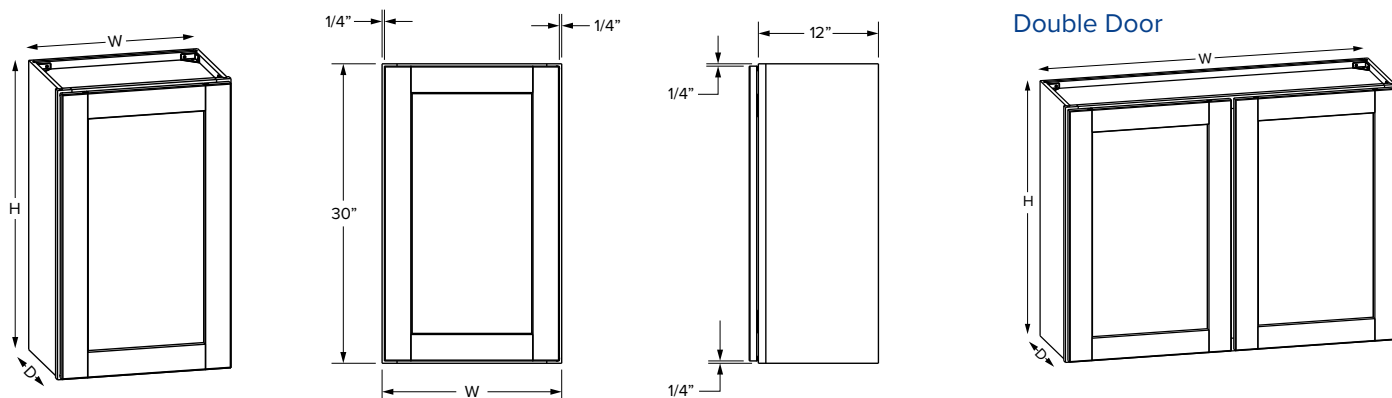

SKU	W	H	D	Shelves	# of Doors	ESSENTIALS				PREMIER			
						Opening		Door		Opening		Door	
						Width	Height	Width	Height	Width	Height	Width	Height
W0930	9"	30"	12"	2	1	6"	27"	7-1/32"	28-1/32"	6"	27"	8-17/32"	29-17/32"
W1230	12"	30"	12"	2	1	9"	27"	10-1/32"	28-1/32"	9"	27"	11-17/32"	29-17/32"
W1530	15"	30"	12"	2	1	12"	27"	13-1/32"	28-1/32"	12"	27"	14-17/32"	29-17/32"
W1830	18"	30"	12"	2	1	15"	27"	16-1/32"	28-1/32"	15"	27"	17-17/32"	29-17/32"
W2130	21"	30"	12"	2	1	18"	27"	19-1/32"	28-1/32"	18"	27"	20-17/32"	29-17/32"
W2430	24"	30"	12"	2	2	21"	27"	10-15/16"	28-1/32"	21"	27"	11-11/16"	29-17/32"
W2730	27"	30"	12"	2	2	24"	27"	12-7/16"	28-1/32"	24"	27"	13-3/16"	29-17/32"
W3030	30"	30"	12"	2	2	27"	27"	13-29/32"	28-1/32"	27"	27"	14-11/16"	29-17/32"
W3330	33"	30"	12"	2	2	30"	27"	15-13/32"	28-1/32"	30"	27"	16-3/16"	29-17/32"
W3630	36"	30"	12"	2	2	33"	27"	16-29/32"	28-1/32"	33"	27"	17-11/16"	29-17/32"
W3930*	39"	30"	12"	2	2	16-7/16"	27"	17-17/32"	28-1/32"	17"	27"	19-1/32"	29-17/32"
W4230*	42"	30"	12"	2	2	17-15/16"	27"	19-1/32"	28-1/32"	18-1/2"	27"	20-17/32"	29-17/32"

*39" and 42" wide cabinets have a center stile