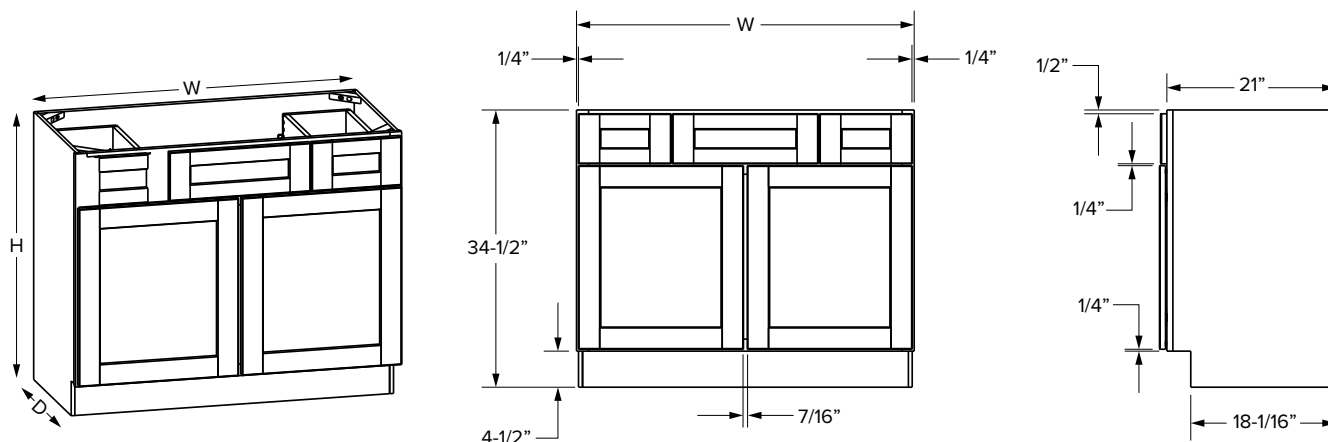

Premier Overlay

SKU	ESSENTIALS														
	W	H	D	Door Opening		1 False Front Opening		2 Drawer Opening		Door Size		1 False Front Size		2 Drawer Front Size	
				Width	Height	Width	Height	Width	Height	Width	Height	Width	Height	Width	Height
VBTD36	36"	34-1/2"	21"	32-13/16"	20-1/2"	16-1/8"	5"	7-3/16"	5"	16-29/32"	21-11/32"	15-11/32"	5-23/32"	8-11/32"	5-23/32"
VBTD42"	42"	34-1/2"	21"	17-15/16"	20-1/2"	18-3/4"	5"	8-7/8"	5"	19-1/32"	21-11/32"	17-15/16"	5-23/32"	10-1/32"	5-23/32"
VBTD48"	48"	34-1/2"	21"	20-15/16"	20-1/2"	18-3/4"	5"	11-7/8"	5"	22"	21-11/32"	17-15/16"	5-23/32"	13-1/32"	5-23/32"

*42" and 48" wide cabinets have a center stile

SKU	PREMIER														
	W	H	D	Door Opening		1 False Front Opening		2 Drawer Opening		Door Size		1 False Front Size		2 Drawer Front Size	
				Width	Height	Width	Height	Width	Height	Width	Height	Width	Height	Width	Height
VBTD36	36"	34-1/2"	21"	33"	20-1/2"	13"	5"	7-3/16"	5"	17-11/16"	22-27/32"	15-1/2"	6-7/32"	9-27/32"	6-7/32"
VBTD42"	42"	34-1/2"	21"	17-15/16"	20-1/2"	15-5/8"	5"	8-7/8"	5"	20-17/32"	22-27/32"	18-5/32"	6-7/32"	11-17/32"	6-7/32"
VBTD48"	48"	34-1/2"	21"	20-15/16"	20-1/2"	15-3/4"	5"	11-7/8"	5"	23-17/32"	22-27/32"	18-5/32"	6-7/32"	14-17/32"	6-7/32"

*42" and 48" wide cabinets have a center stile