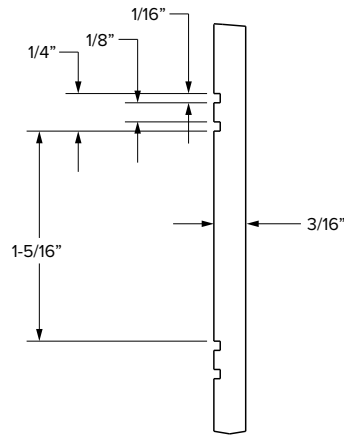

Back panel - beaded

SKU	T	H	L	Grain
PBBH4896	1/4"	48"	96"	horizontal

DETAIL A
SCALE 1.500