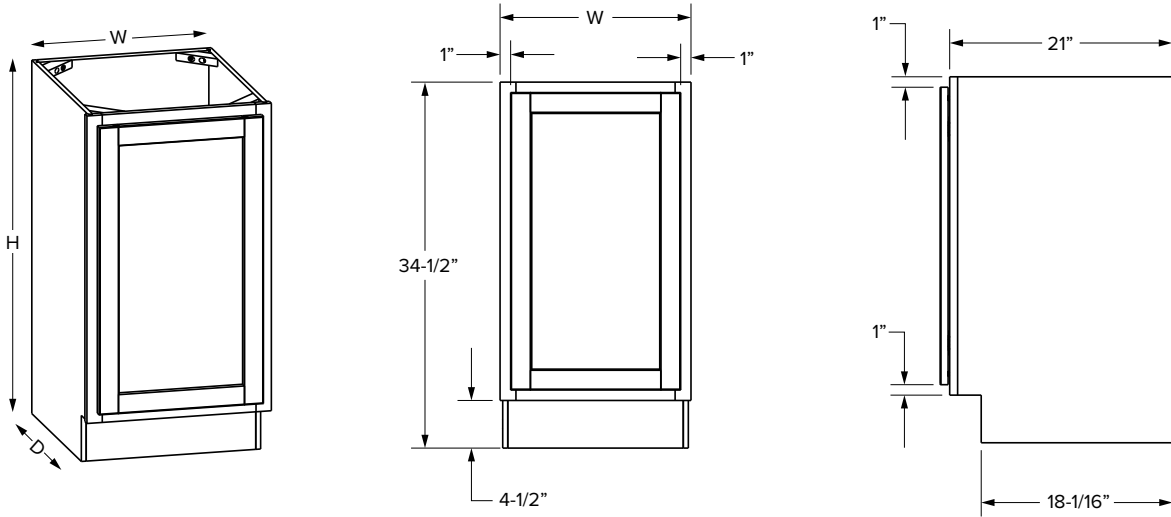

Vanity Cabinets - Dimensions

Full height cabinets

Essentials Overlay