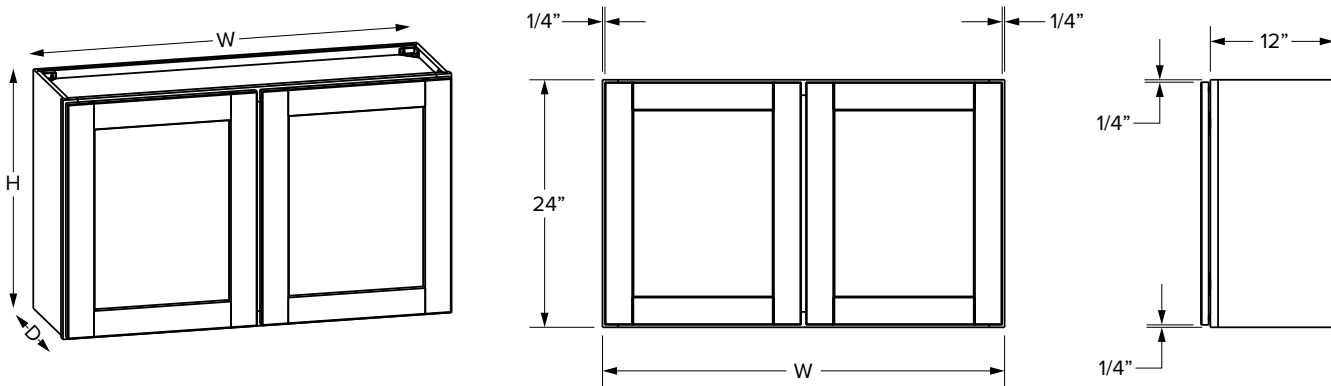

Premier Overlay

SKU	W	H	D	Shelves	# of Doors	ESSENTIALS				PREMIER			
						Opening		Door		Opening		Door	
						Width	Height	Width	Height	Width	Height	Width	Height
W3024	30"	24"	12"	1	2	27"	21"	13-29/32"	21-31/32"	27"	21"	14-11/16"	23-17/32"
W3324	33"	24"	12"	1	2	30"	21"	15-13/32"	21-31/32"	30"	21"	16-3/16"	23-17/32"
W3624	36"	24"	12"	1	2	33"	21"	16-29/32"	21-31/32"	33"	21"	17-11/16"	23-17/32"
W3924*	39"	24"	12"	1	2	16-7/16"	21"	17-17/32"	21-31/32"	17"	21"	19-1/16"	23-17/32"

*39" and 42" wide cabinets have a center stile