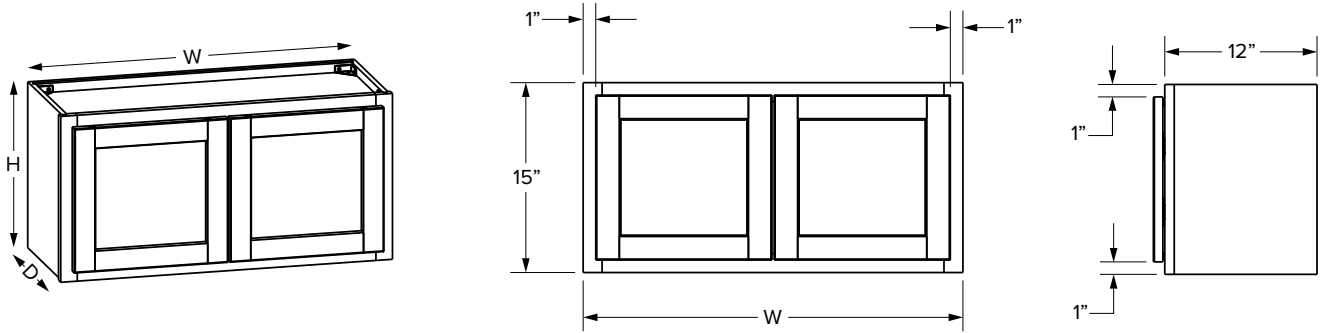

15" Height cabinets

Essentials Overlay