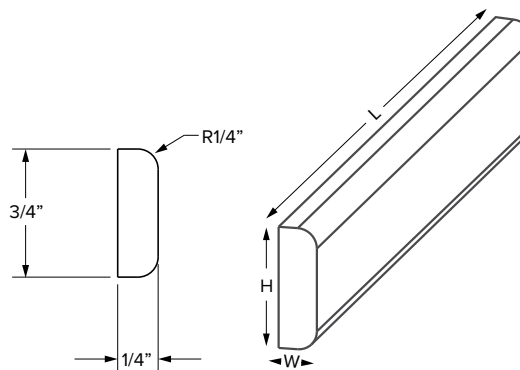

Vanity Trim Kit

SKU	H	W	L
VTRIMKIT-ESP	3/4"	1/4"	4-1/2"
VTRIMKIT-SD	3/4"	1/4"	4-1/2"
VTRIMKIT-SL	3/4"	1/4"	4-1/2"
VTRIMKIT-PGRY	3/4"	1/4"	4-1/2"
VTRIMKIT-PWH	3/4"	1/4"	4-1/2"

NOTE: Each kit includes 10 packs
(2 pieces per pack)