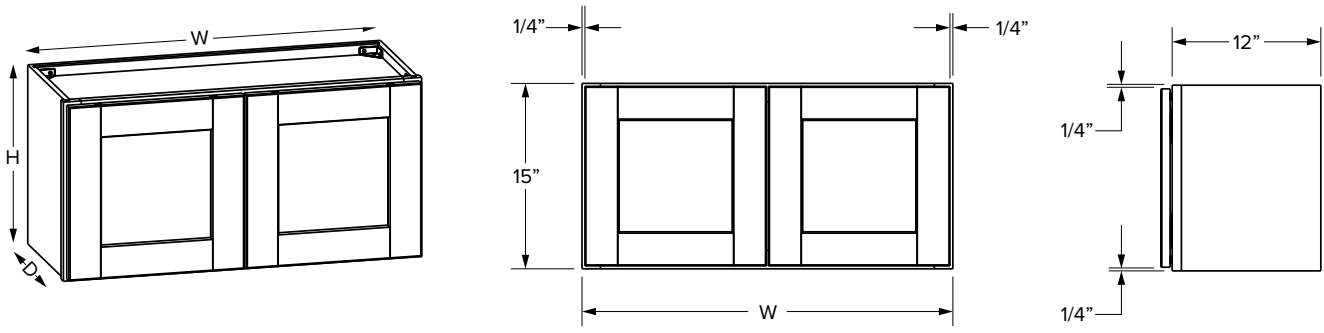

Premier Overlay

SKU						ESSENTIALS				PREMIER			
	W	H	D	Shelves	# of Doors	Opening		Door		Opening		Door	
						Width	Height	Width	Height	Width	Height	Width	Height
W3015	30"	15"	12"	0	2	27"	12"	13-29/32"	13-1/32"	27"	12"	14-11/16"	14-17/32"
W3315	33"	15"	12"	0	2	30"	12"	15-13/32"	13-1/32"	30"	12"	16-3/16"	14-17/32"
W3615	36"	15"	12"	0	2	33"	12"	16-29/32"	13-1/32"	33"	12"	17-11/16"	14-17/32"
W3915*	39"	15"	12"	0	2	16-7/16"	12"	17-17/32"	13-1/32"	17"	12"	19-1/16"	14-17/32"

*39" and 42" wide cabinets have a center stile