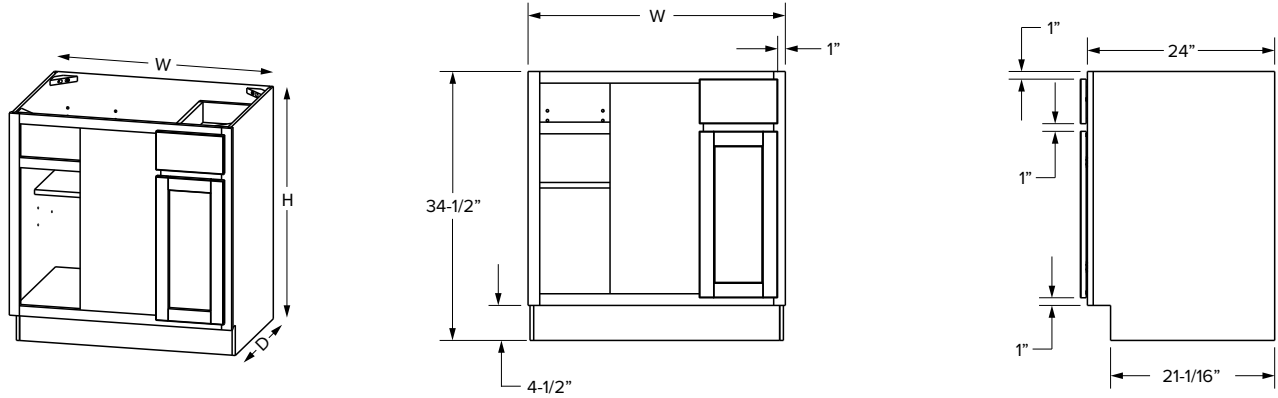

Base Cabinets - Dimensions

Blind corner cabinets

Essentials Overlay