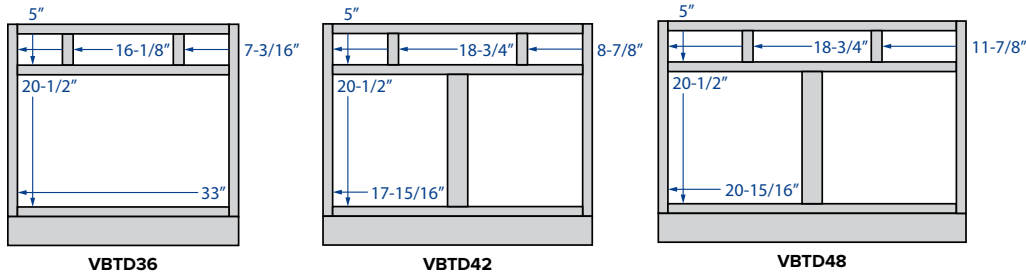

Essentials