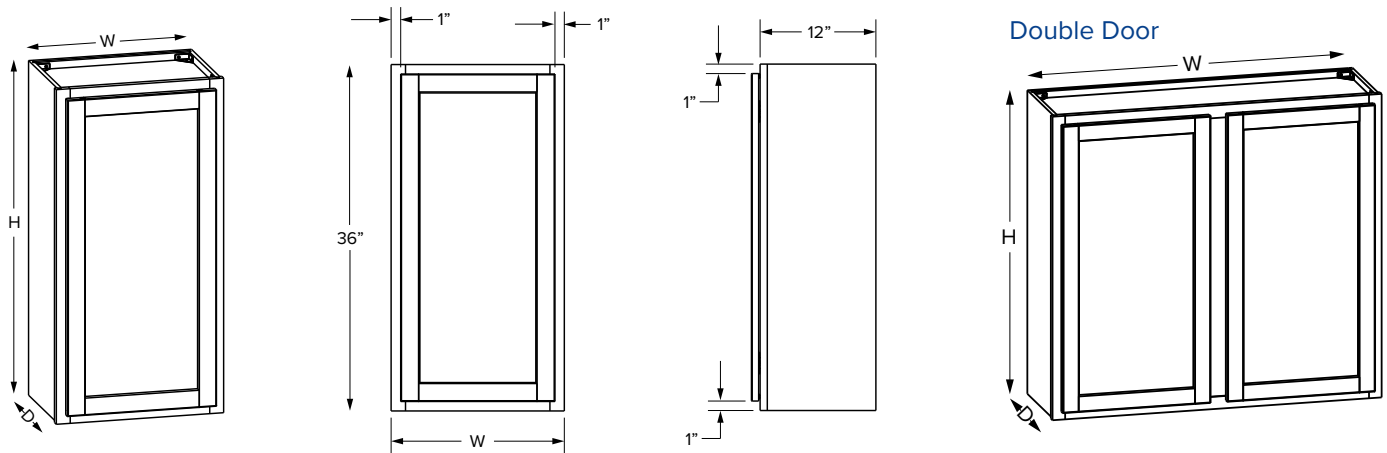

36" Height cabinets

Essentials overlay

Premier overlay