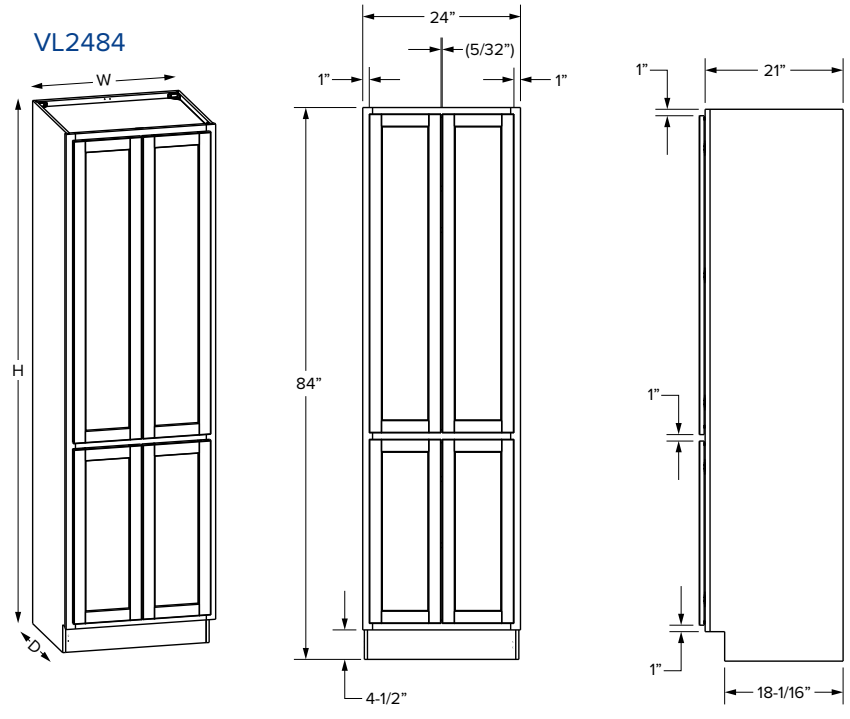

## Linen cabinets

Essentials Overlay

VL1584/VL1884

VL2484

SKU	W	H	D	Shelves	# of Doors	ESSENTIALS					
						Door Opening			Door Size		
						Width	1 Height	2 Height	Width	1 Height	2 Height
VL1584	15"	84"	21"	6	2	12"	27"	47-1/2"	13-1/32"	48-17/32"	28-1/32"
VL1884	18"	84"	21"	6	2	15"	27"	47-1/2"	16-1/32"	48-17/32"	28-1/32"
VL2484	24"	84"	21"	6	4	21"	27"	47-1/2"	10-27/32"	48-17/32"	28-1/32"