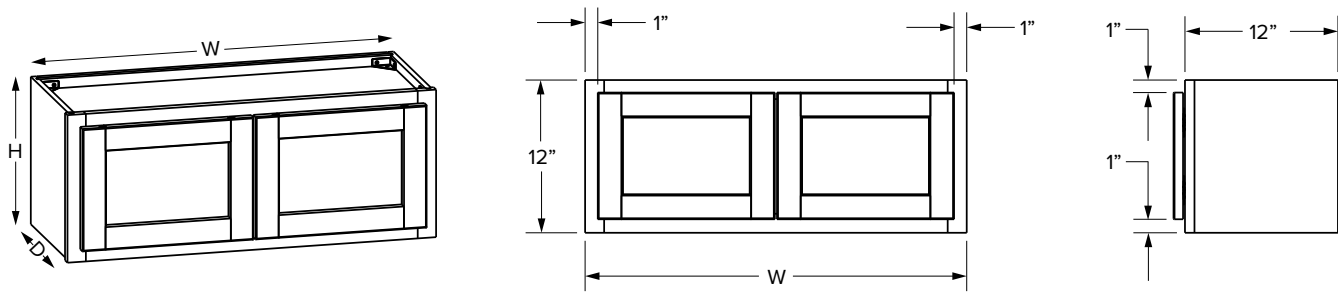

Wall Cabinets - Dimensions

12" Height cabinets

Essentials Overlay