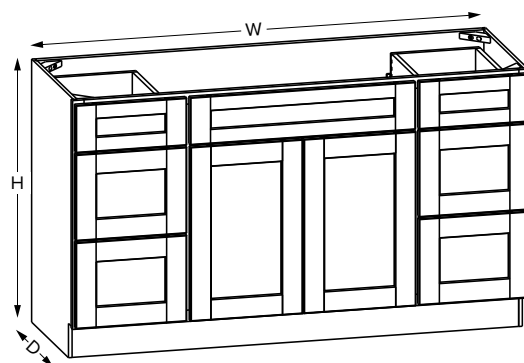

VCDB60-6

SKU	PREMIER																	
	W	H	D	Door Opening		Drawer Opening				False Front Opening		Door Size		Drawer Front Size			False Front Size	
				Width	Height	Width	2 Height	3 Height	4 Height	Width	1 Height	Width	Height	Width	2 Height	3&4 Height	Width	1 Height
VCDB60-3	60"	34-1/2"	21"	21"	20-1/2"	8-3/4"	5"	9"	9-1/2"	21"	5"	11-11/16"	22-27/32"	11-17/32"	6-7/32"	11-5/16"	23-17/32"	6-7/32"
VCDB60-6	60"	34-1/2"	21"	27"	20-1/2"	11-7/8"	5"	9"	9-1/2"	27"	5"	14-11/16"	22-27/32"	14-17/32"	6-7/32"	11-5/16"	29-17/32"	6-7/32"