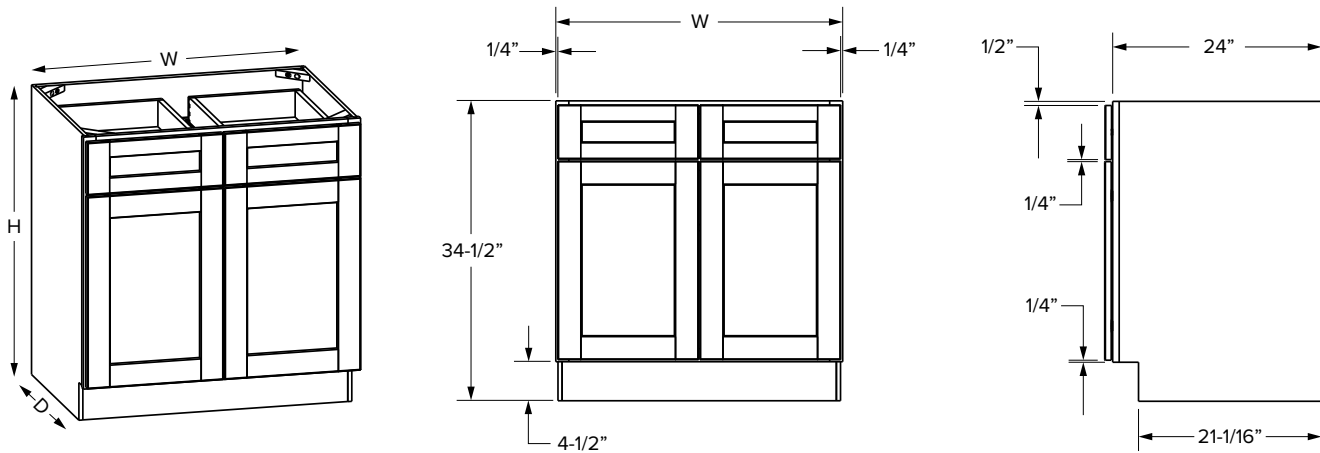

SKU	PREMIER												
	W	H	D	# of Doors	# of Drawers	Door Opening		Drawer Opening		Door Size		Drawer Front Size	
						Width	Height	Width	Height	Width	Height	Width	Height
B12	12"	34-1/2"	24"	1	1	9"	20-1/2"	9"	5"	11-17/32"	22-27/32"	11-17/32"	6-7/32"
B15	15"	34-1/2"	24"	1	1	12"	20-1/2"	12"	5"	14-17/32"	22-27/32"	14-17/32"	6-7/32"
B18	18"	34-1/2"	24"	1	1	15"	20-1/2"	15"	5"	17-17/32"	22-27/32"	17-17/32"	6-7/32"
B21	21"	34-1/2"	24"	1	1	18"	20-1/2"	18"	5"	20-17/32"	22-27/32"	20-17/32"	6-7/32"
B24	24"	34-1/2"	24"	2	1	21"	20-1/2"	21"	5"	11-11/16"	22-27/32"	23-17/32"	6-7/32"
B27	27"	34-1/2"	24"	2	1	24"	20-1/2"	24"	5"	13-3/16"	22-27/32"	26-17/32"	6-7/32"
B30	30"	34-1/2"	24"	2	1	27"	20-1/2"	27"	5"	14-11/16"	22-27/32"	29-17/32"	6-7/32"
B33	33"	34-1/2"	24"	2	2	30"	20-1/2"	13-1/2"	5"	16-3/16"	22-27/32"	16-3/16"	6-7/32"
B36	36"	34-1/2"	24"	2	2	33"	20-1/2"	15"	5"	17-11/16"	22-27/32"	17-11/16"	6-7/32"
B39*	39"	34-1/2"	24"	2	2	16-7/16"	20-1/2"	16-7/16"	5"	19-1/16"	22-27/32"	19-1/16"	6-7/32"
B42*	42"	34-1/2"	24"	2	2	17-15/16"	20-1/2"	17-15/16"	5"	20-17/32"	22-27/32"	20-17/32"	6-7/32"

*39" and 42" wide cabinets have a center stile