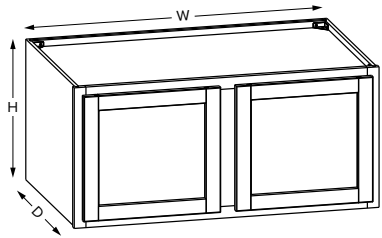

Wall Cabinets - Dimensions

24" Deep cabinets

Essentials Overlay

18" High