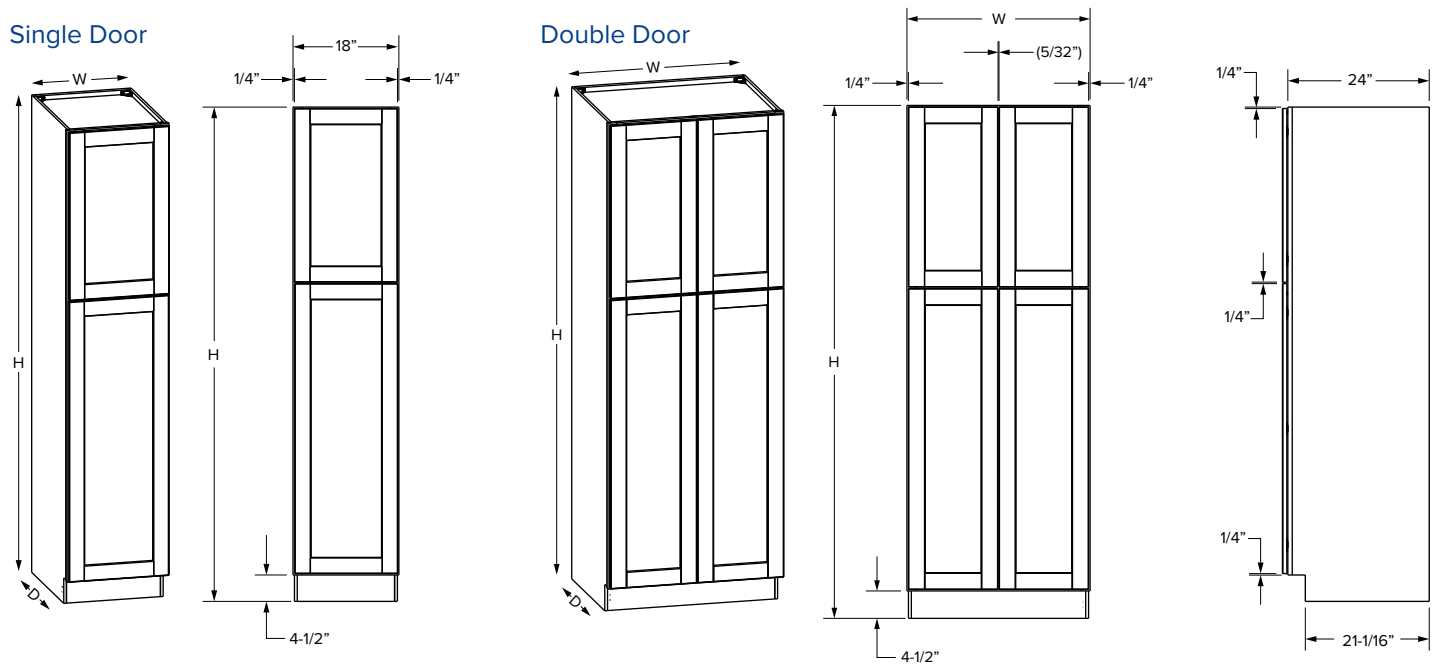

Pantry Cabinets - Dimensions

Premier Overlay

SKU	PREMIER										
	W	H	D	Shelves	# of Doors	Door Opening			Door Size		
						Width	1 Height	2 Height	Width	1 Height	2 Height
UP1884	18"	84"	24"	6	2	15"	27"	47-1/2"	17-17/32"	29-17/32"	49-9/32"
UP1890	18"	90"	24"	6	2	15"	33"	47-1/2"	17-17/32"	35-17/32"	49-9/32"
UP1896	18"	96"	24"	7	2	15"	39"	47-1/2"	17-17/32"	41-17/32"	49-9/32"
UP2484	24"	84"	24"	6	4	21"	27"	47-1/2"	11-11/16"	29-17/32"	49-9/32"
UP2490	24"	90"	24"	6	4	21"	33"	47-1/2"	11-11/16"	35-17/32"	49-9/32"
UP2496	24"	96"	24"	7	4	21"	39"	47-1/2"	11-11/16"	41-17/32"	49-9/32"
UP3084	30"	84"	24"	6	4	27"	27"	47-1/2"	14-11/16"	29-17/32"	49-9/32"
UP3090	30"	90"	24"	6	4	27"	33"	47-1/2"	14-11/16"	35-17/32"	49-9/32"
UP3096	30"	96"	24"	7	4	27"	39"	47-1/2"	14-11/16"	41-17/32"	49-9/32"