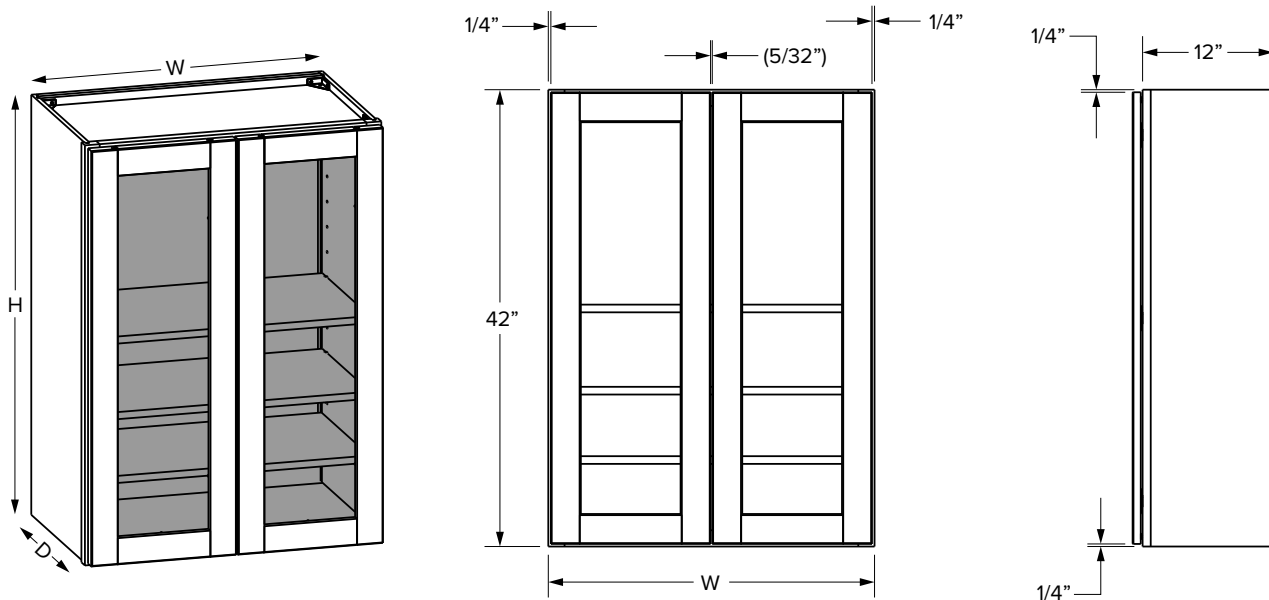

SKU	W	H	D	Shelves	# of Doors	PREMIER			
							Opening		Door	
							Width	Height	Width	Height
SINGLE DOOR	W1542MI	15"	42"	12"	3	1	12"	39"	14-17/32"	41-17/32"
	W1842MI	18"	42"	12"	3	1	15"	39"	17-17/32"	41-17/32"
DOUBLE DOOR	W3042MI	30"	42"	12"	3	2	27"	39"	14-11/16"	41-17/32"
	W3642MI	36"	42"	12"	3	2	33"	39"	17-11/16"	41-17/32"