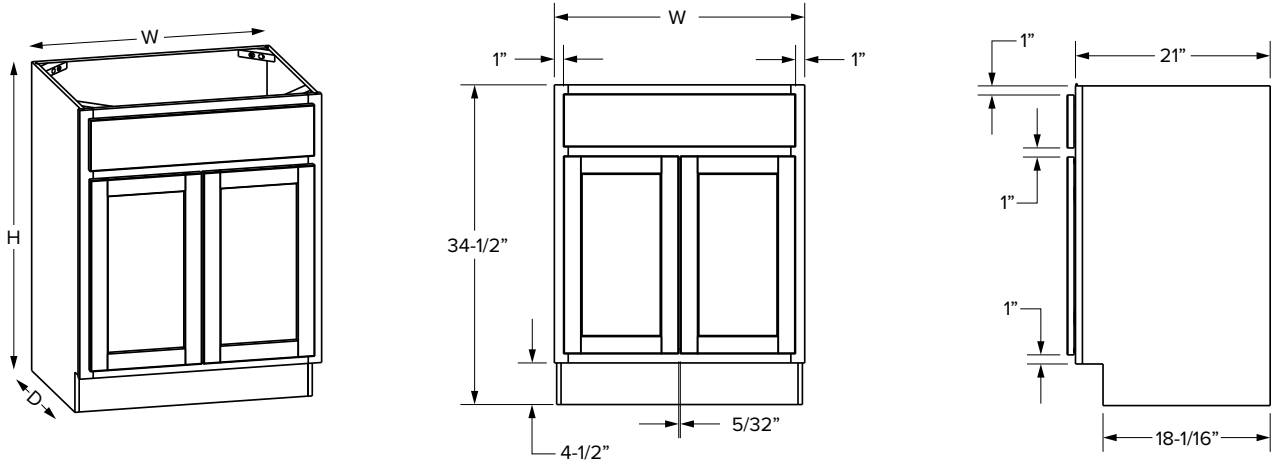

Vanity Cabinets - Dimensions

Sink base cabinets

Essentials Overlay

VSB48