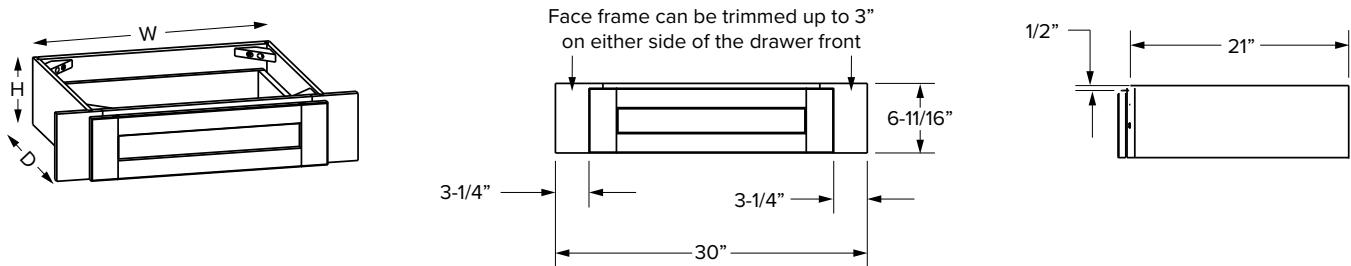

Premier Overlay