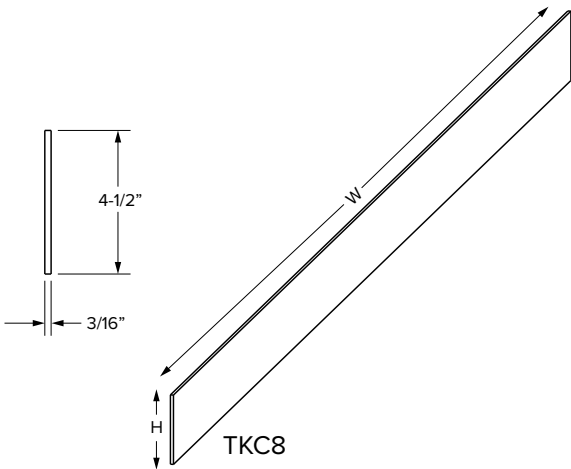

Mouldings

SKU	Description	T	H	L
FB8	Furniture Base	3/4"	4-5/8"	96"
TKC8	Toe Kick	1/4"	4-1/2"	96"
CMA8	Crown	11/16"	3-13/16"	96"
CMC8	Crown	3/4"	3-7/16"	96"
CM8	Crown	3/4"	2-1/2"	96"
CMV8	Cove	1/2"	2-11/16"	96"