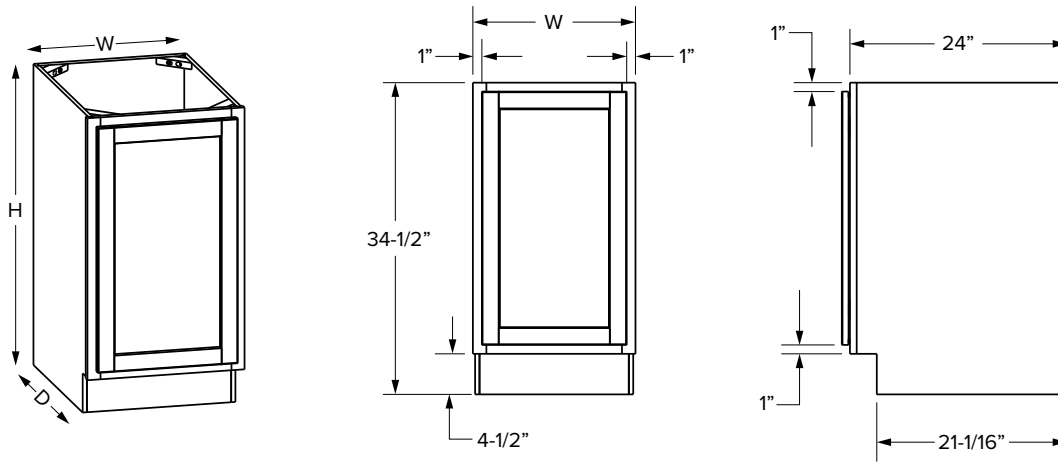

Full height cabinets

Essentials Overlay