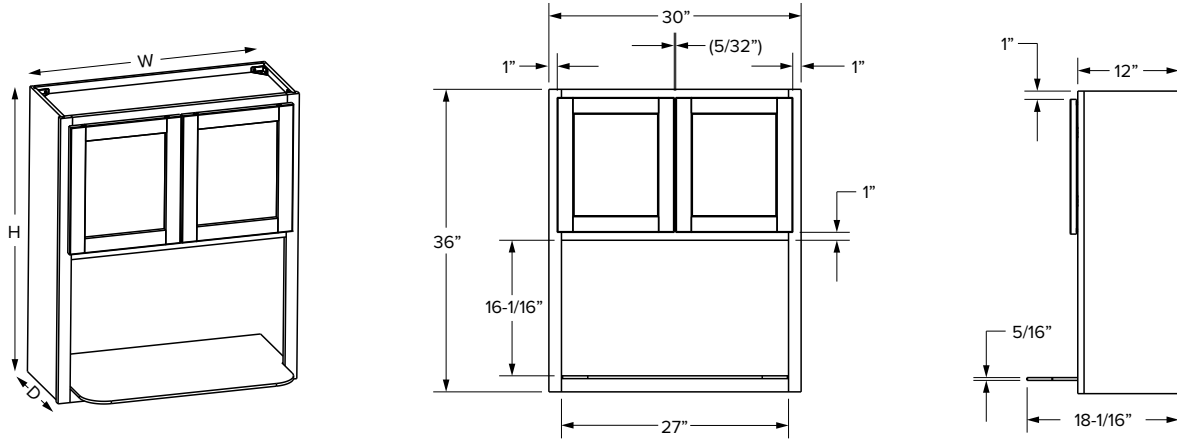

Microwave cabinets

Essentials Overlay