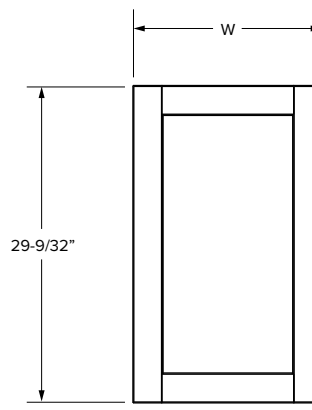

Premier Overlay