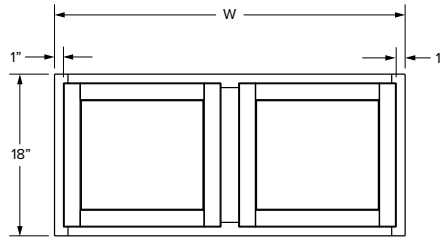

Wall Cabinets - Dimensions

24" Deep cabinets

Essentials Overlay

18" High