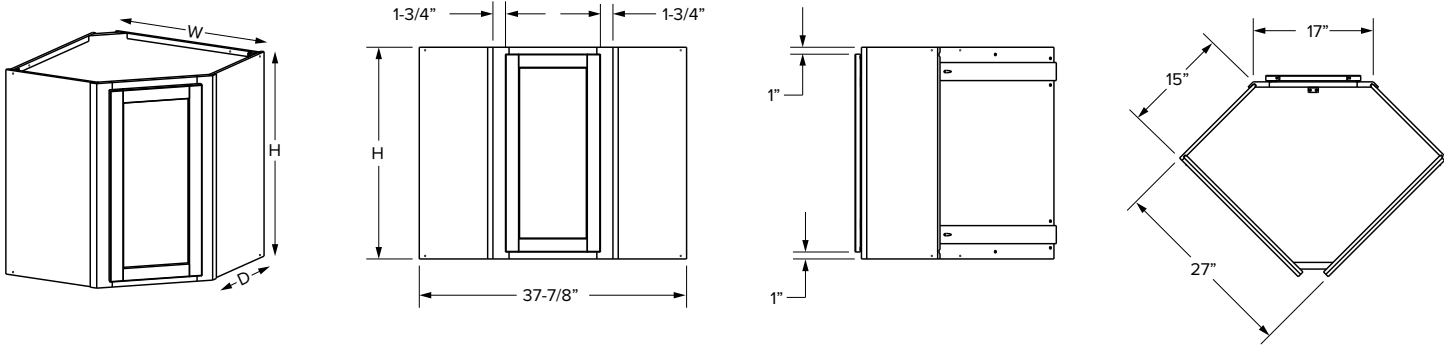

15" Deep diagonal corner cabinets

Essentials overlay

Premier overlay