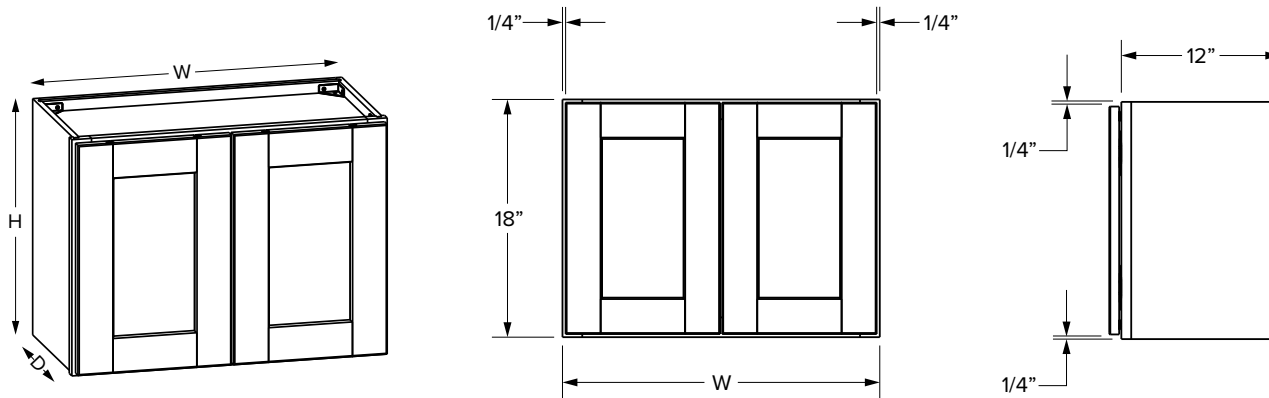

Premier Overlay

SKU	W	H	D	Shelves	# of Doors	ESSENTIALS				PREMIER			
						Opening		Door		Opening		Door	
						Width	Height	Width	Height	Width	Height	Width	Height
W2118[†]	21"	18"	12"	0	1	18"	15"	18-15/16"	16-1/32"	18"	15"	20-1/2"	17-17/32"
W2418	24"	18"	12"	0	2	21"	15"	10-7/8"	16-1/32"	21"	15"	11-11/16"	17-17/32"
W3018	30"	18"	12"	0	2	27"	15"	13-29/32"	16-1/32"	27"	15"	14-11/16"	17-17/32"
W3318	33"	18"	12"	0	2	30"	15"	15-13/32"	16-1/32"	30"	15"	16-3/16"	17-17/32"
W3618	36"	18"	12"	0	2	33"	15"	16-29/32"	16-1/32"	33"	15"	17-11/16"	17-17/32"
W3918*	39"	18"	12"	0	2	16-7/16"	15"	17-17/32"	16-1/32"	17"	15"	19-1/16"	17-17/32"

[†]W2118 is single door cabinet
*39" and 42" wide cabinets have a center stile