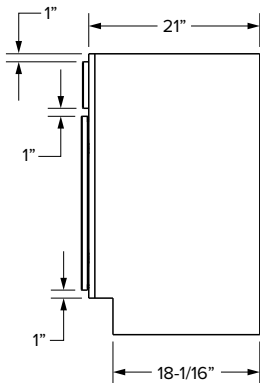

VCDB60-6

SKU	ESSENTIALS																	
				Door Opening		Drawer Opening				False Front Opening		Door Size		Drawer Front Size			False Front Size	
	W	H	D	Width	Height	Width	2 Height	3 Height	4 Height	Width	1 Height	Width	Height	Width	2 Height	3&4 Height	Width	1 Height
VCDB60-3	60"	34-1/2"	21"	20-1/2"	20-1/2"	9-3/4"	5"	9-1/4"	9-1/4"	20-1/2"	5"	10-11/16"	21-11/32"	10-15/16"	5-23/32"	10-5/32"	21-9/16"	5-23/32"
VCDB60-6	60"	34-1/2"	21"	25-7/8"	20-1/2"	12-7/16"	5"	9-1/4"	9-1/4"	25-7/8"	5"	13-3/8"	21-11/32"	13-7/16"	5-23/32"	10-5/32"	27-1/4"	5-23/32"