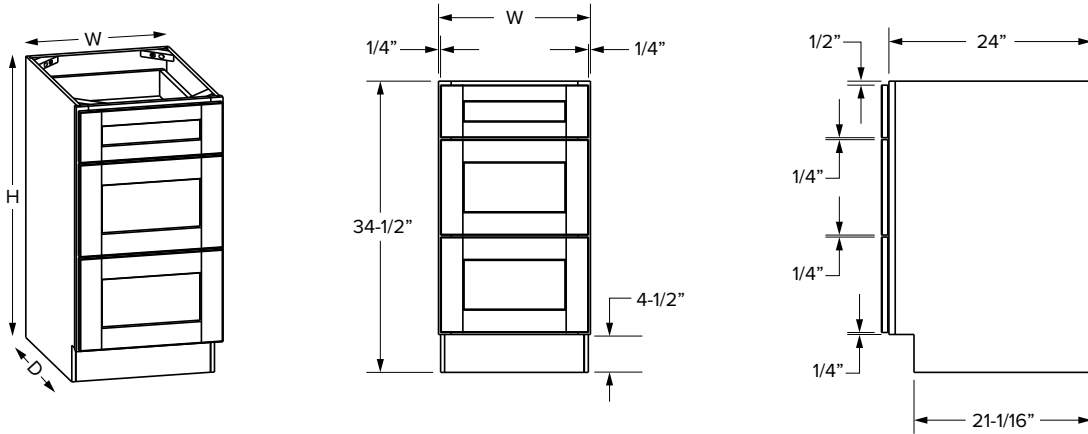

SKU	W	H	D	# of Drawers	ESSENTIALS							
					Drawer Opening				Drawer Front Size			
					Width	1 Height	2 Height	3 Height	Width	1 Height	2 Height	3 Height
DB12-3	12"	34-1/2"	24"	3	9"	5"	9-1/4"	9-1/4"	9-31/32"	5-23/32"	10-5/32"	10-5/32"
DB15-3	15"	34-1/2"	24"	3	12"	5"	9-1/4"	9-1/4"	12-31/32"	5-23/32"	10-5/32"	10-5/32"
DB18-3	18"	34-1/2"	24"	3	15"	5"	9-1/4"	9-1/4"	15-31/32"	5-23/32"	10-5/32"	10-5/32"
DB21-3	21"	34-1/2"	24"	3	18"	5"	9-1/4"	9-1/4"	18-31/32"	5-23/32"	10-5/32"	10-5/32"
DB24-3	24"	34-1/2"	24"	3	21"	5"	9-1/4"	9-1/4"	21-31/32"	5-23/32"	10-5/32"	10-5/32"
DB30-3	30"	34-1/2"	24"	3	27"	5"	9-1/4"	9-1/4"	28-31/32"	5-23/32"	10-5/32"	10-5/32"
DB36-3	36"	34-1/2"	24"	3	33"	5"	9-1/4"	9-1/4"	34-31/32"	5-23/32"	10-5/32"	10-5/32"

SKU	W	H	D	# of Drawers	PREMIER							
					Drawer Opening				Drawer Front Size			
					Width	1 Height	2 Height	3 Height	Width	1 Height	2 Height	3 Height
DB12-3	12"	34-1/2"	24"	3	9"	5"	9"	9-1/2"	11-17/32"	6-7/32"	11-5/16"	11-5/16"
DB15-3	15"	34-1/2"	24"	3	12"	5"	9"	9-1/2"	14-17/32"	6-7/32"	11-5/16"	11-5/16"
DB18-3	18"	34-1/2"	24"	3	15"	5"	9"	9-1/2"	17-17/32"	6-7/32"	11-5/16"	11-5/16"
DB21-3	21"	34-1/2"	24"	3	18"	5"	9"	9-1/2"	20-17/32"	6-7/32"	11-5/16"	11-5/16"
DB24-3	24"	34-1/2"	24"	3	21"	5"	9"	9-1/2"	23-17/32"	6-7/32"	11-5/16"	11-5/16"
DB30-3	30"	34-1/2"	24"	3	27"	5"	9"	9-1/2"	29-17/32"	6-7/32"	11-5/16"	11-5/16"
DB36-3	36"	34-1/2"	24"	3	33"	5"	9"	9-1/2"	35-17/32"	6-7/32"	11-5/16"	11-5/16"