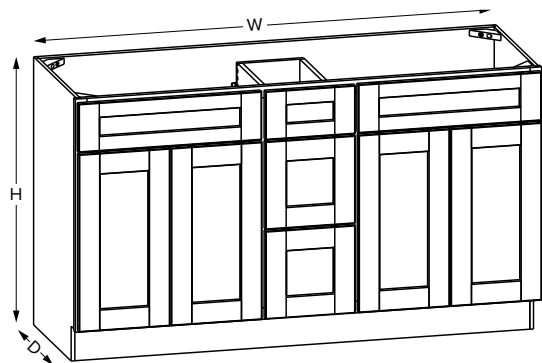

Combo cabinets

Premier Overlay

VCDB60-3