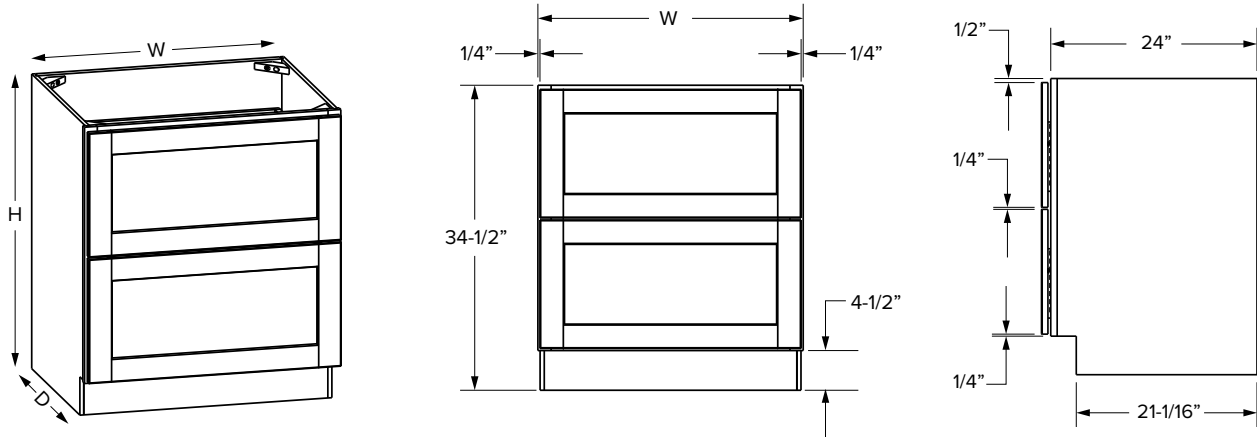

Premier Overlay

SKU					ESSENTIALS					PREMIER				
	W	H	D	# of Drawers	Drawer Opening			Drawer Front Size		Drawer Opening			Drawer Front Size	
					Width	1 Height	2 Height	Width	Height	Width	1 Height	2 Height	Width	Height
DB30-2	30"	34-1/2"	24"	2	27"	12-7/16"	12-7/16"	28-1/32"	13-17/32"	27"	12-1/8"	12-3/4"	29-17/32"	14-17/32"
DB36-2	36"	34-1/2"	24"	2	33"	12-7/16"	12-7/16"	34-1/32"	13-17/32"	33"	12-1/8"	12-3/4"	35-17/32"	14-17/32"