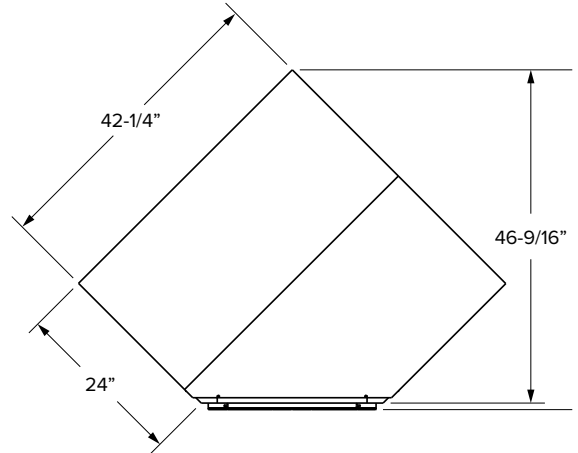

Premier Overlay

SKU	ESSENTIALS													
	W	H	D	# of Doors	# of Drawers	Door Opening		Drawer Opening		Door Size		Drawer Front Size		
						Width	Height	Width	Height	Width	Height	Width	Height	
SFCD42	26-7/8"	34-1/2"	24"	2	1 false	20-13/16"	20-1/2"	20-13/16"	5"	10-15/16"	21-11/32"	21-7/8"	5-23/32"	

SKU	PREMIER													
	W	H	D	# of Doors	# of Drawers	Door Opening		Drawer Opening		Door Size		Drawer Front Size		
						Width	Height	Width	Height	Width	Height	Width	Height	
SFCD42	26-7/8"	34-1/2"	24"	2	1 false	20-13/16"	20-1/2"	20-13/16"	5"	11-11/16"	22-27/32"	23-15/32"	6-7/32"