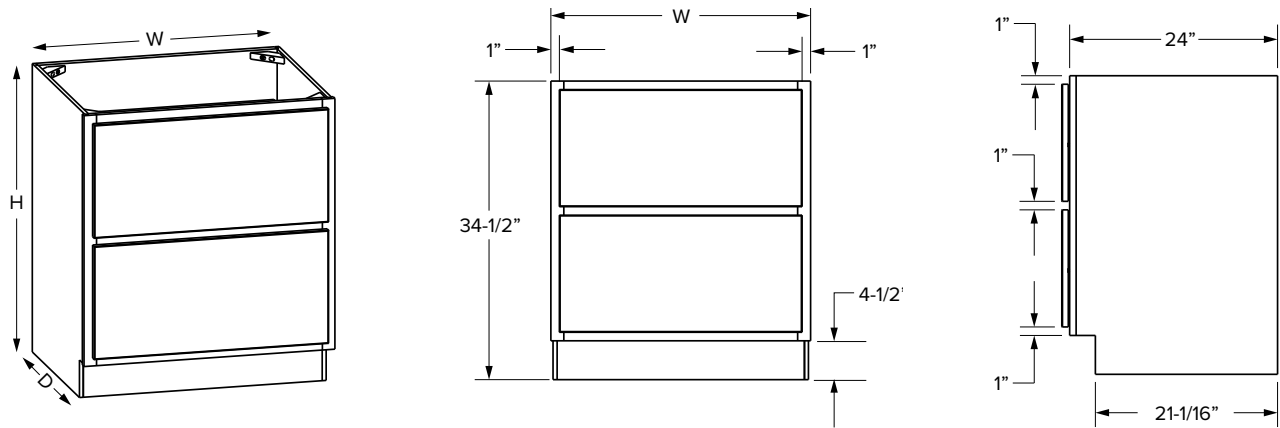

Base Cabinets - Dimensions

Two drawer cabinets

Essentials Overlay