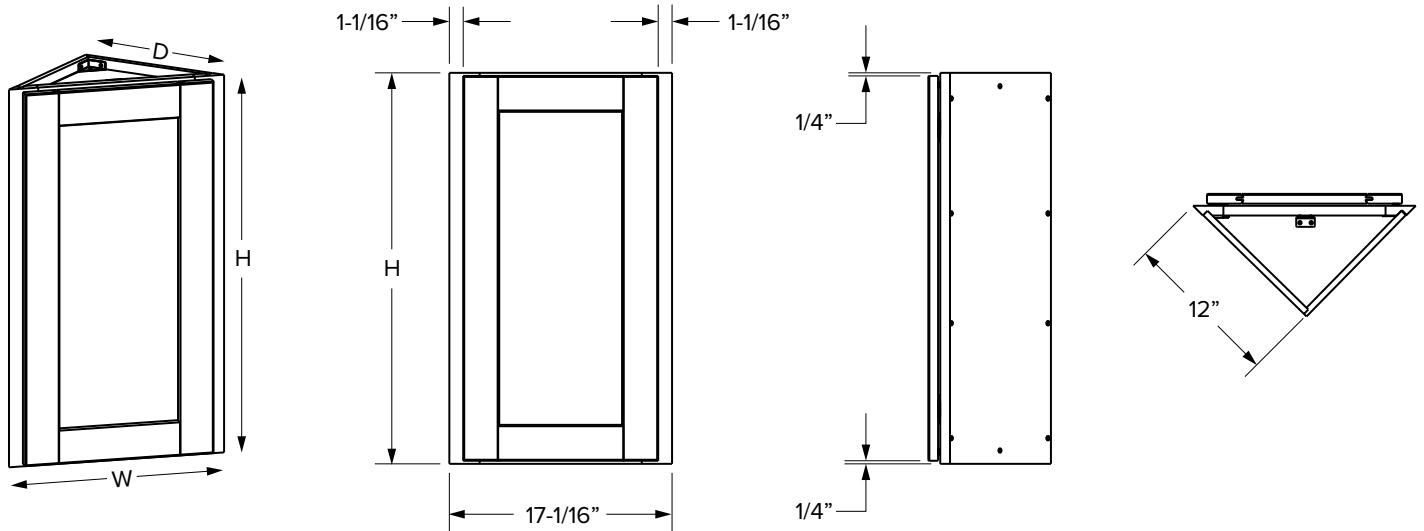

Premier Overlay

SKU	ESSENTIALS										PREMIER			
	W	H	D	Shelves	# of Doors	Opening		Door		Opening		Door		
						Width	Height	Width	Height	Width	Height	Width	Height	
WEC1230	17-1/16"	30"	12"	2	1	12-5/16"	27	13-7/16"	28-1/32"	12-5/16"	27"	14-31/32"	29-17/32"	
WEC1236	17-1/16"	36"	12"	2	1	12-5/16"	33"	13-7/16"	34-1/32"	12-5/16"	33"	14-31/32"	35-17/32"	
WEC1242	17-1/16"	42"	12"	3	1	12-5/16"	39"	13-7/16"	40-1/32"	12-5/16"	39"	14-31/32"	41-17/32"