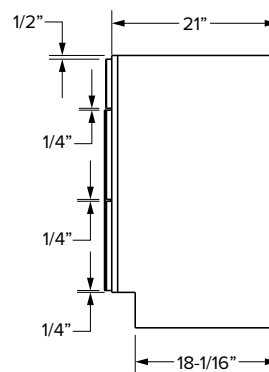

VCDB60-6

SKU	PREMIER																	
	W	H	D	Door Opening		Drawer Opening				False Front Opening		Door Size		Drawer Front Size			False Front Size	
				Width	Height	Width	2 Height	3 Height	4 Height	Width	1 Height	Width	Height	Width	2 Height	3&4 Height	Width	1 Height
VCDB60-3	60"	34-1/2"	21"	21"	20-1/2"	8-3/4"	5"	9"	9-1/2"	21"	5"	11-11/16"	22-27/32"	11-17/32"	6-7/32"	11-5/16"	23-17/32"	6-7/32"
VCDB60-6	60"	34-1/2"	21"	27"	20-1/2"	11-7/8"	5"	9"	9-1/2"	27"	5"	14-11/16"	22-27/32"	14-17/32"	6-7/32"	11-5/16"	29-17/32"	6-7/32"