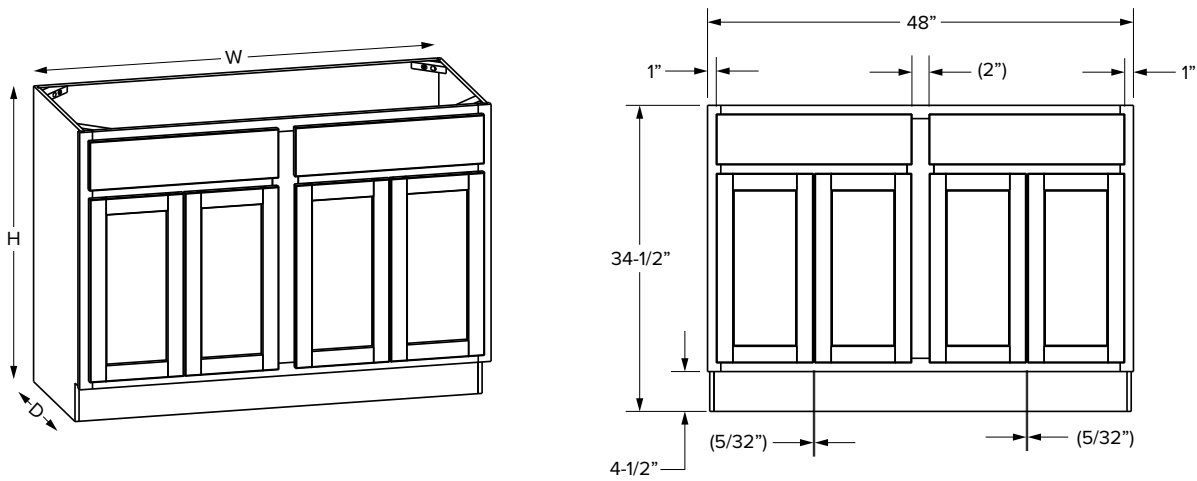

SKU	W	H	D	# of Doors	# of Drawers	ESSENTIALS							
						Door Opening		False Front Opening		Door Size		Drawer Front Size	
						Width	Height	Width	Height	Width	Height	Width	Height
VSB24	24"	34-1/2"	21"	2	1	21"	20-1/2"	21"	5"	10-15/16"	21-11/32"	22-1/16"	5-23/32"
VSB27	27"	34-1/2"	21"	2	1	24"	20-1/2"	24"	5"	12-13/32"	21-11/32"	25-1/32"	5-23/32"
VSB30	30"	34-1/2"	21"	2	1	27"	20-1/2"	27"	5"	13-29/32"	21-11/32"	28-1/32"	5-23/32"
VSB33	33"	34-1/2"	21"	2	1	30"	20-1/2"	30"	5"	15-13/32"	21-11/32"	31-1/32"	5-23/32"
VSB36	36"	34-1/2"	21"	2	1	33"	20-1/2"	33"	5"	16-29/32"	21-11/32"	34-1/32"	5-23/32"
VSB42	42"	34-1/2"	21"	2	1	17-7/8"	20-1/2"	39"	5"	18-15/16"	21-11/32"	38-7/8"	5-23/32"
VSB48	48"	34-1/2"	21"	4	2	21-3/16"	20-1/2"	21-3/16"	5"	10-15/16"	21-11/32"	22-1/16"	5-23/32"