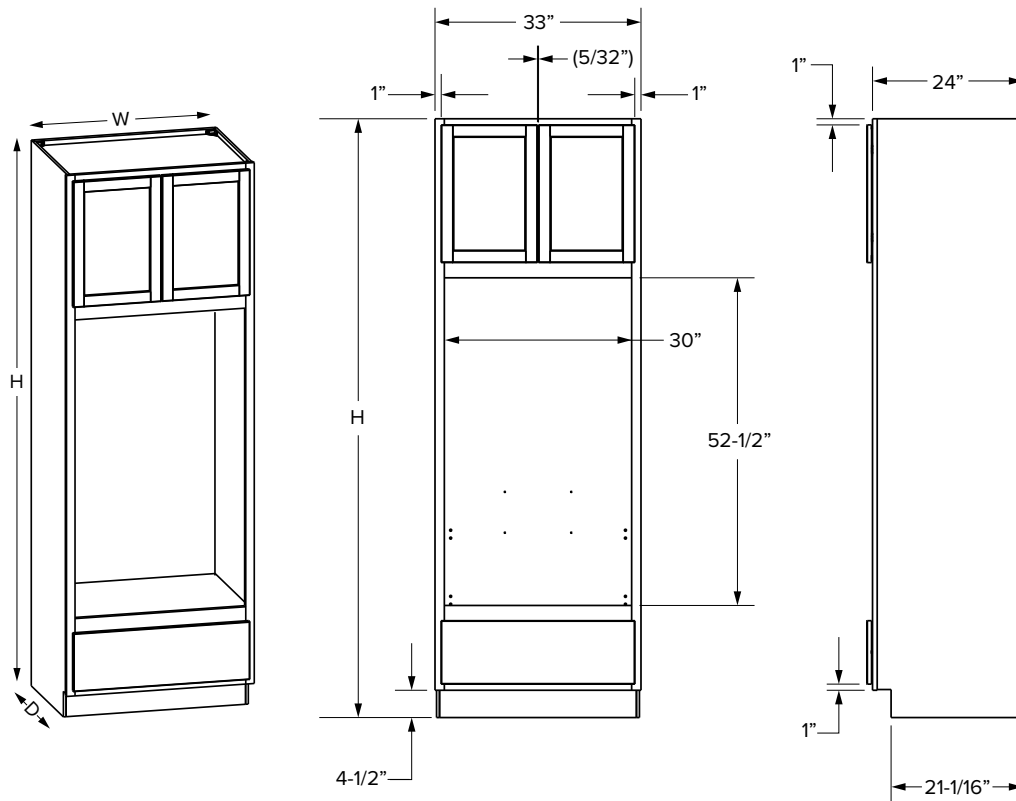

Specialty Cabinets - Dimensions

Double oven cabinets

Essentials Overlay

SKU	ESSENTIALS													
	W	H	D	Shelves	# of Doors	# of Drawers	Door Opening		Drawer Opening		Door Size		Drawer Front Size	
							Width	Height	Width	Height	Width	Height	Width	Height
OVD3384	33"	84"	24"	0	2	1	30"	9"	30"	9"	15-13/32"	9-31/32"	31-31/32"	10-5/32"
OVD3390	33"	90"	24"	0	2	1	30"	15"	30"	9"	15-13/32"	16-1/32"	31-31/32"	10-5/32"
OVD3396	33"	96"	24"	1	2	1	30"	21"	30"	9"	15-13/32"	22-1/32"	31-31/32"	10-5/32"