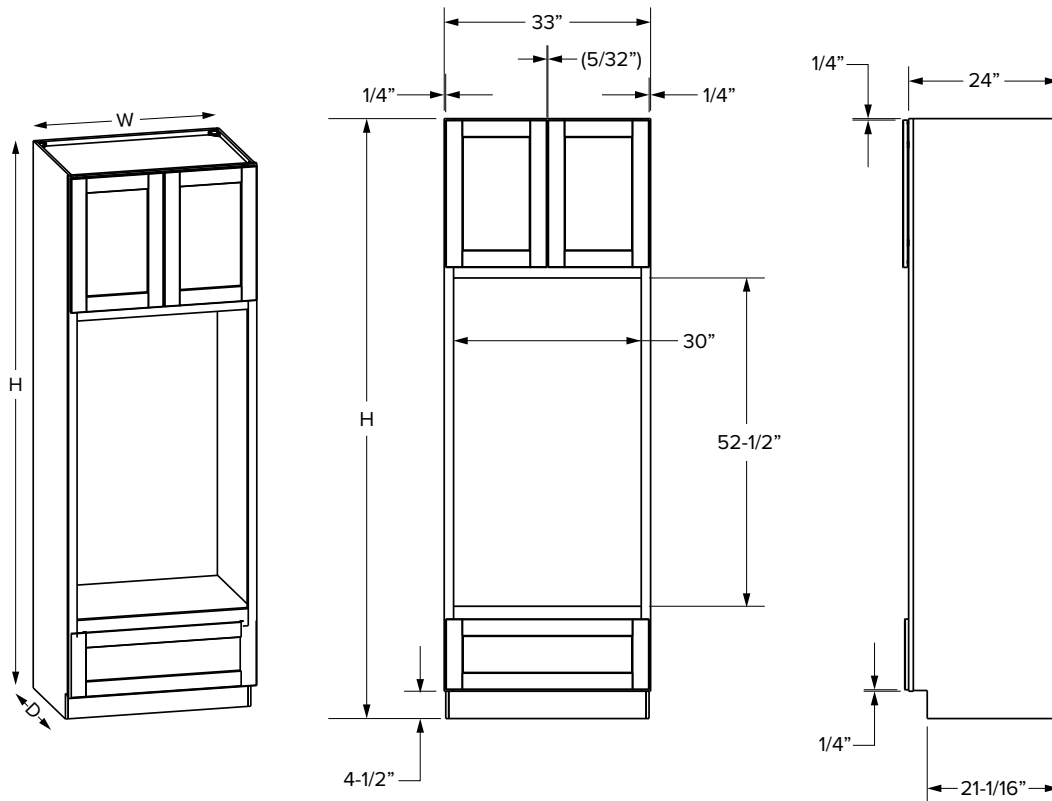

Double oven cabinets

Premier Overlay

SKU	W	H	D	Shelves	# of Doors	# of Drawers	PREMIER							
							Door Opening		Drawer Opening		Door Size		Drawer Front Size	
							Width	Height	Width	Height	Width	Height	Width	Height
OVD3384	33"	84"	24"	0	2	1	30"	9"	30"	9"	16-3/16"	11-17/32"	32-1/2"	11-5/16"
OVD3390	33"	90"	24"	0	2	1	30"	15"	30"	9"	16-3/16"	17-17/32"	32-1/2"	11-5/16"
OVD3396	33"	96"	24"	1	2	1	30"	21"	30"	9"	16-3/16"	23-17/32"	32-1/2"	11-5/16"

Double oven panel overlay

SKU	W	T	H
OVD33P	32-1/2"	3/4"	55"

NOTE: Can be trimmed to size
Works with Premier & Essentials