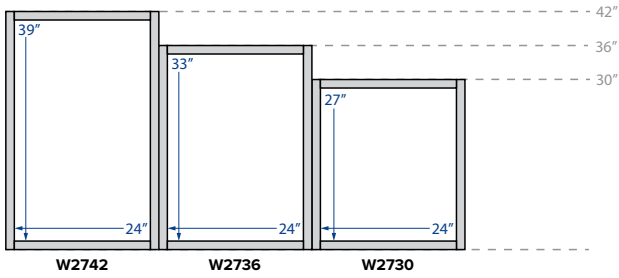

Wall Cabinets - Openings