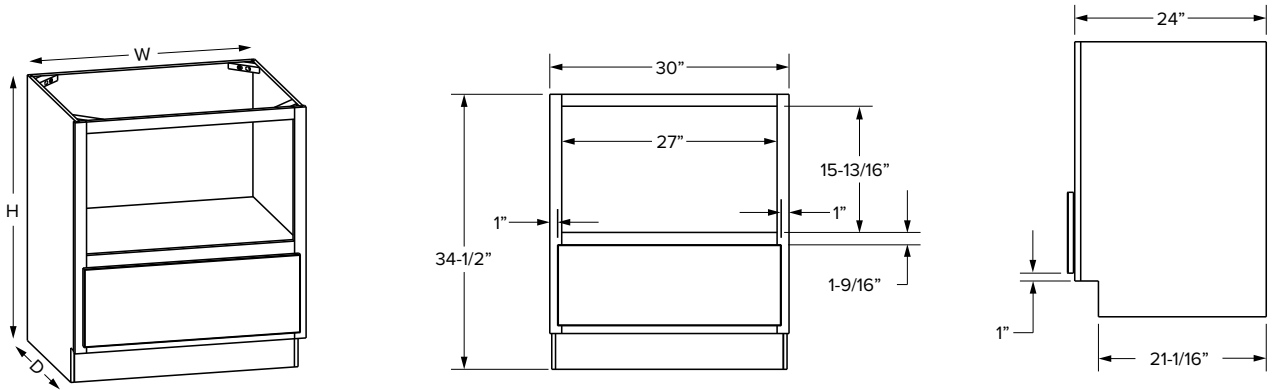

Specialty Cabinets - Dimensions

Microwave base cabinets

Essentials Overlay