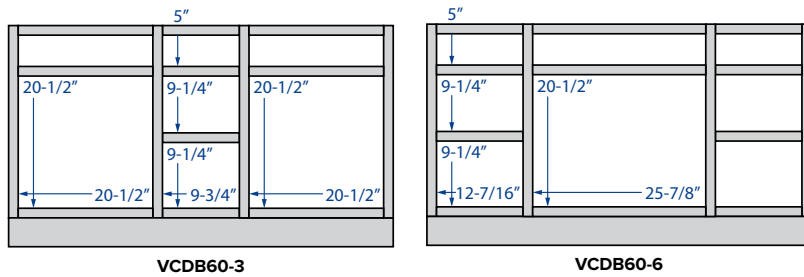

Essentials