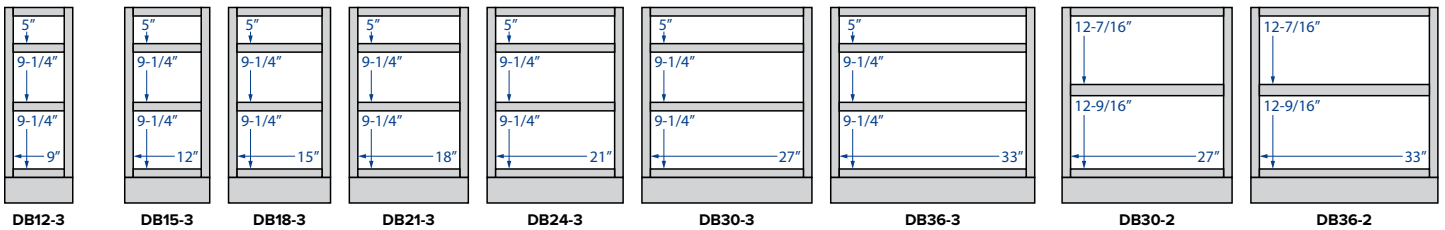

Essentials