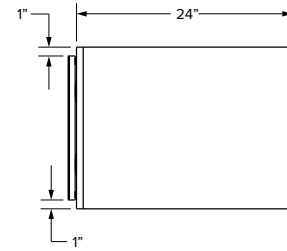

Wall Cabinets - Dimensions

24" Deep cabinets

Essentials Overlay

18" High