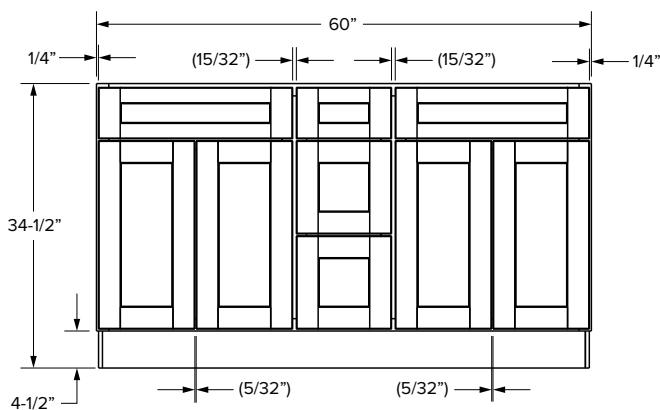

VCDB60-6

SKU	PREMIER																	
	W	H	D	Door Opening		Drawer Opening				False Front Opening		Door Size		Drawer Front Size			False Front Size	
				Width	Height	Width	2 Height	3 Height	4 Height	Width	1 Height	Width	Height	Width	2 Height	3&4 Height	Width	1 Height
VCDB60-3	60"	34-1/2"	21"	21"	20-1/2"	8-3/4"	5"	9"	9-1/2"	21"	5"	11-11/16"	22-27/32"	11-17/32"	6-7/32"	11-5/16"	23-17/32"	6-7/32"
VCDB60-6	60"	34-1/2"	21"	27"	20-1/2"	11-7/8"	5"	9"	9-1/2"	27"	5"	14-11/16"	22-27/32"	14-17/32"	6-7/32"	11-5/16"	29-17/32"	6-7/32"