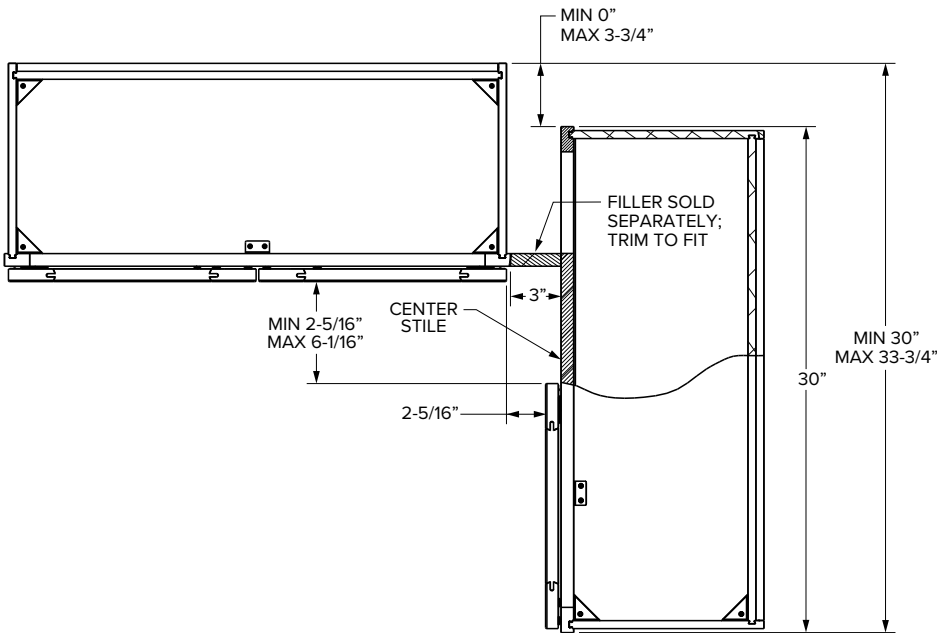

Premier Top View