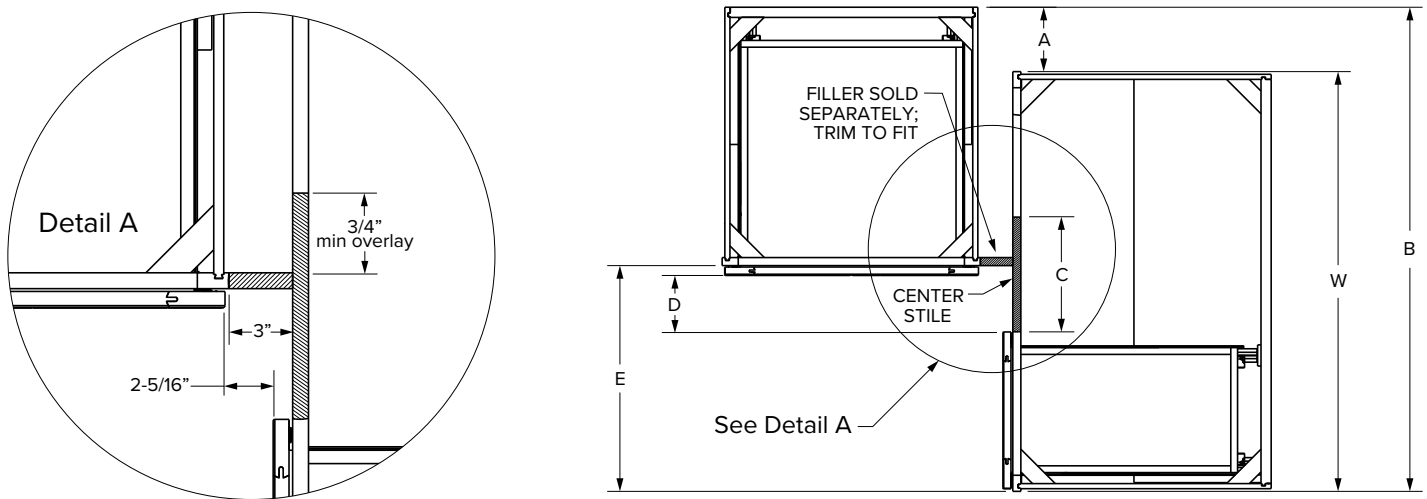

Premier Top View

SKU	ESSENTIALS										
	W	A		B		C		D		E	
		Min	Max	Min	Max	Min	Max	Min	Max	Min	Max
BBC39-42U	33"	6"	9"	39"	42"	6-3/4"	3-3/4"	3-1/16"	6-1/16"	15"	18"
BBC42-45U	39"	3"	6"	42"	45"	6-3/4"	3-3/4"	3-1/16"	6-1/16"	18"	21"
BBC45-48U	42"	3"	6"	45"	48"	3-3/4"	3/4"	3-1/16"	6-1/16"	21"	24"

SKU	PREMIER										
	W	A		B		C		D		E	
		Min	Max	Min	Max	Min	Max	Min	Max	Min	Max
BBC39-42U	33"	6"	9"	39"	42"	3-3/4"	6-3/4"	2-5/16"	5-5/16"	15"	18"
BBC42-45U	39"	3"	6"	42"	45"	3-3/4"	6-3/4"	2-5/16"	5-5/16"	18"	21"
BBC45-48U	42"	3"	6"	45"	48"	3/4"	3-3/4"	2-5/16"	5-5/16"	21"	24"