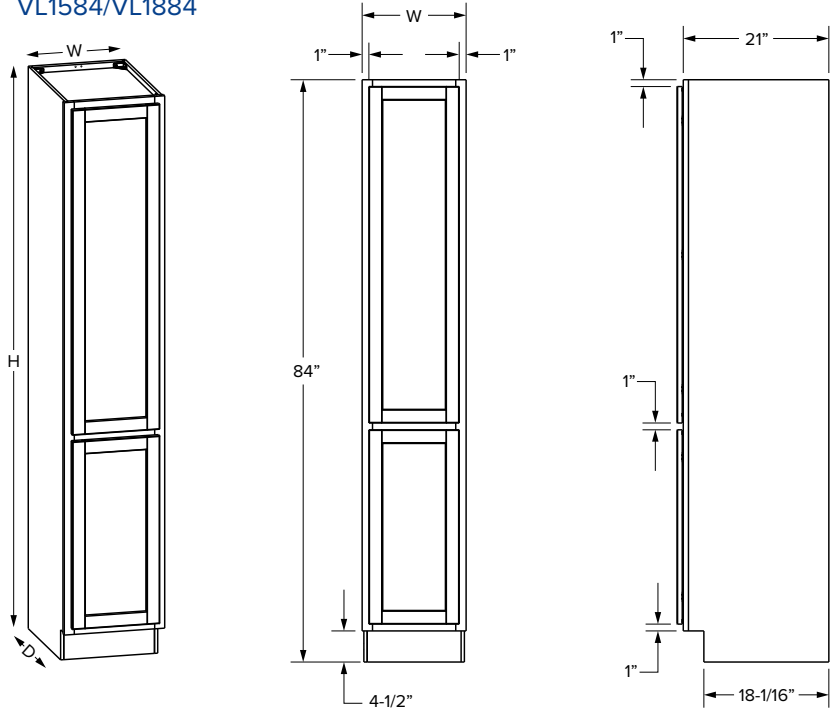

Vanity Cabinets - Dimensions

Linen cabinets

Essentials Overlay

VL1584/VL1884