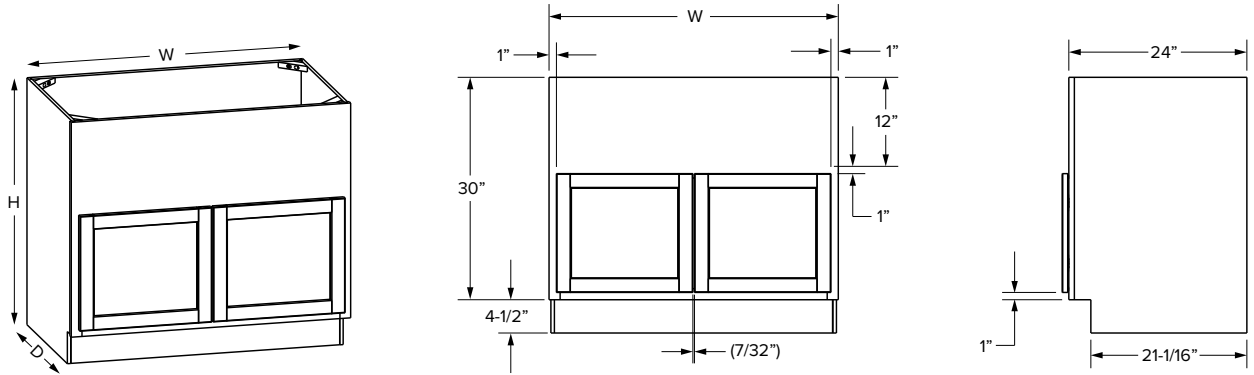

Farm sink base cabinets

Essentials Overlay