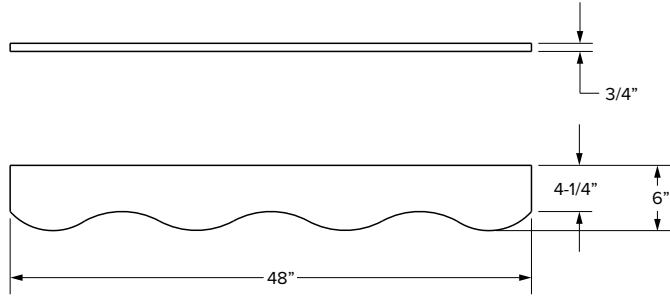

## Valance scalloped

SKU	W	D	H
VSC48	48"	3/4"	6"