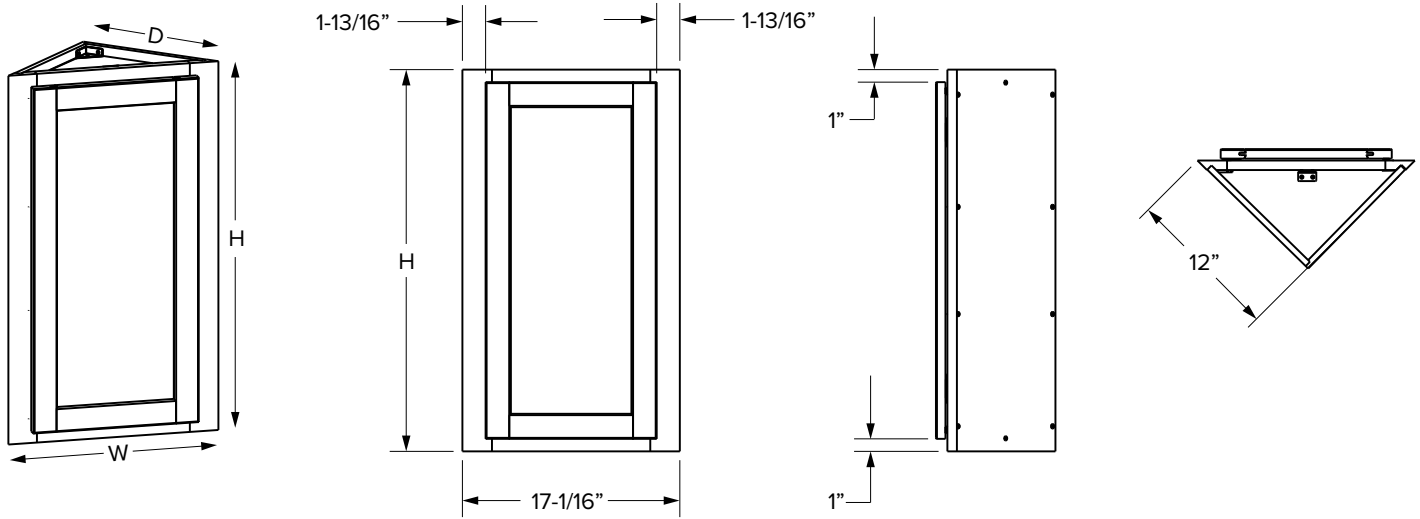

End cabinets

Essentials Overlay