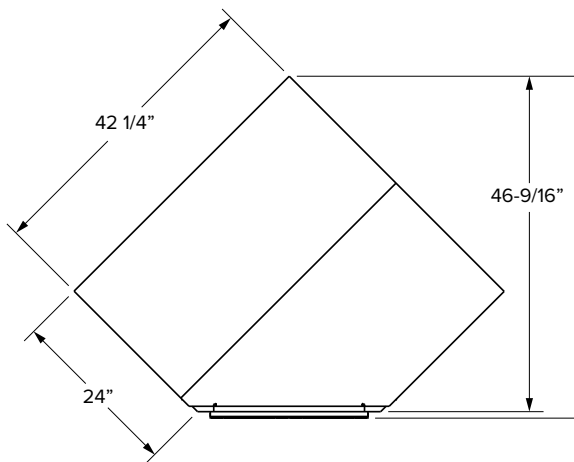

Base Cabinets - Dimensions

Sink front corner diagonal

Essentials Overlay