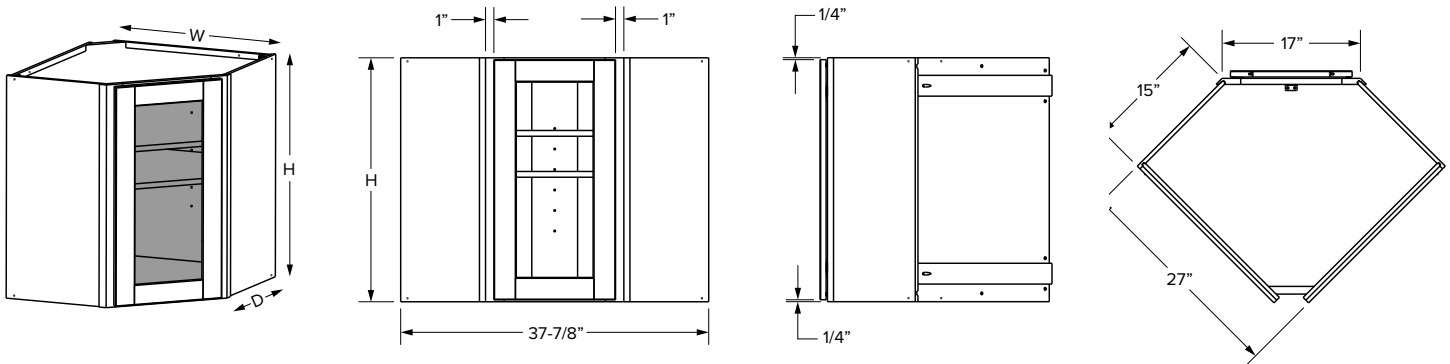

SKU	W	H	D	Shelves	# of Doors	PREMIER			
						Opening		Door	
						Width	Height	Width	Height
WDC2430MI	24"	30"	12"	2	1	12-5/16"	27"	14-31/32"	29-17/32"
WDC2436MI	24"	36"	12"	2	1	12-5/16"	33"	14-31/32"	35-17/32"
WDC2442MI	24"	42"	12"	3	1	12-5/16"	39"	14-31/32"	41-17/32"
WDC273615MI	27"	36"	15"	2	1	12-5/16"	33"	14-31/32"	35-17/32"
WDC274215MI	27"	42"	15"	3	1	12-5/16"	33"	14-31/32"	41-17/32"