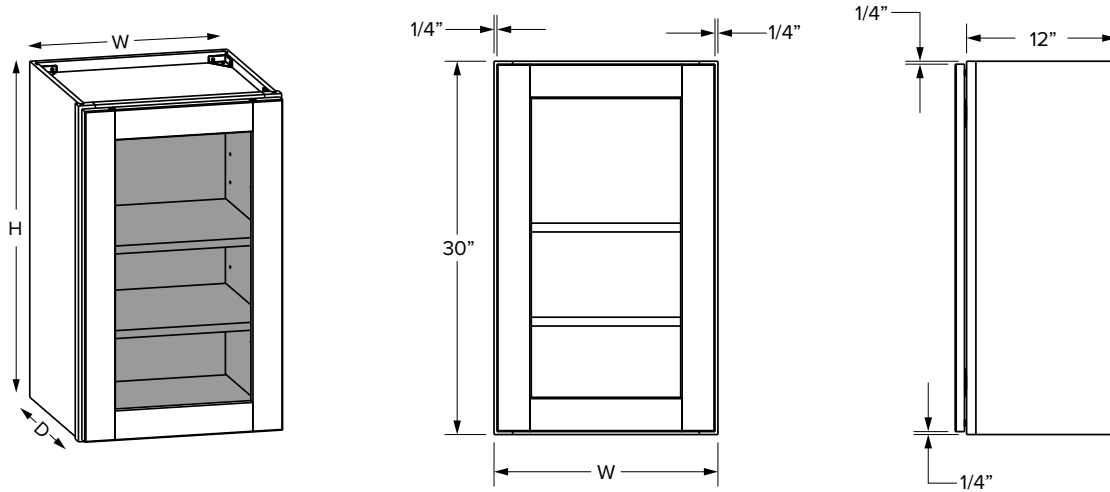

Wall Cabinets - Dimensions

30" Height glass door cabinets

Premier Overlay - Single Door