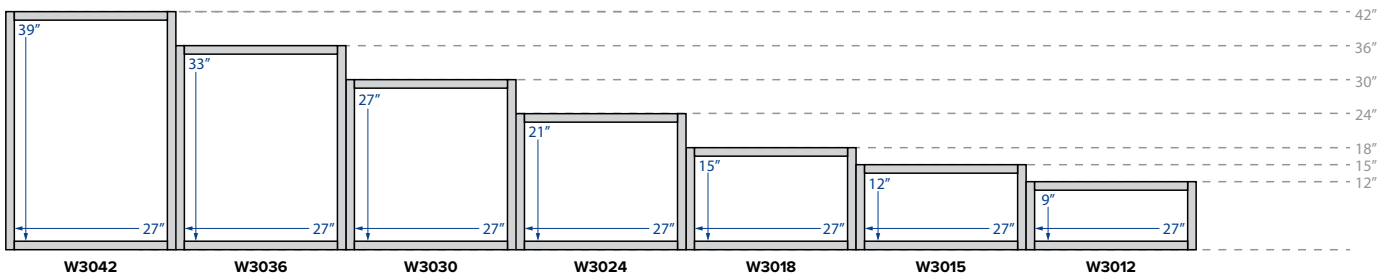

Wall Cabinets - Openings