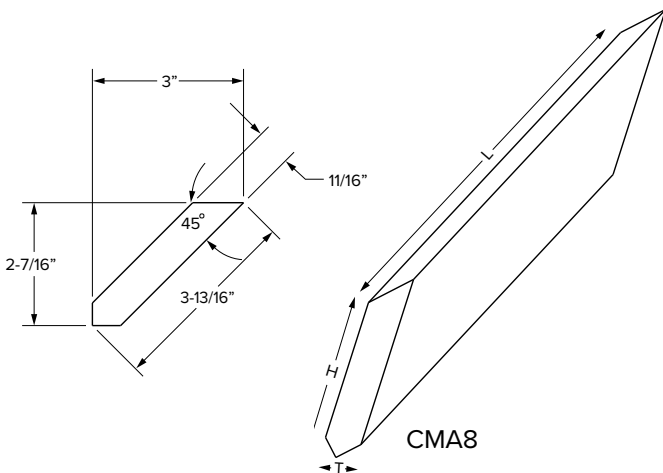

Mouldings

SKU	Description	T	H	L
FB8	Furniture Base	3/4"	4-5/8"	96"
TKC8	Toe Kick	1/4"	4-1/2"	96"
CMA8	Crown	11/16"	3-13/16"	96"
CMC8	Crown	3/4"	3-7/16"	96"
CM8	Crown	3/4"	2-1/2"	96"
CMV8	Cove	1/2"	2-11/16"	96"