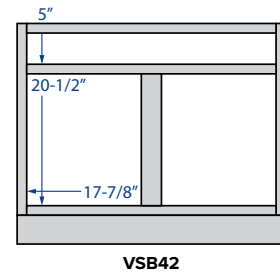

Vanity Cabinets - Openings

Essentials

Premier

Essentials

Premier