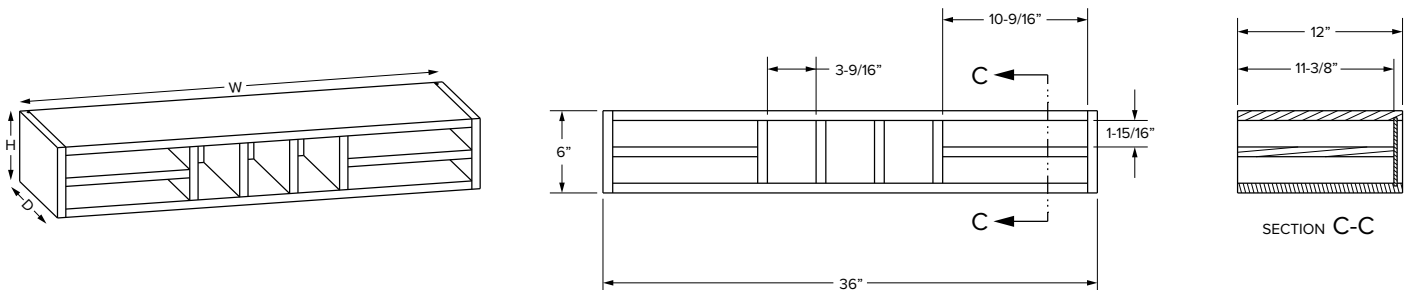

Slotted organizer

SKU	W	D	H
ORG36	36"	12"	6"

NOTE: Ships preassembled