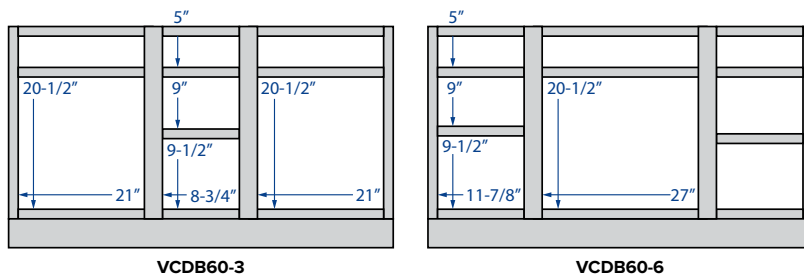

Essentials

Premier

Essentials

Premier