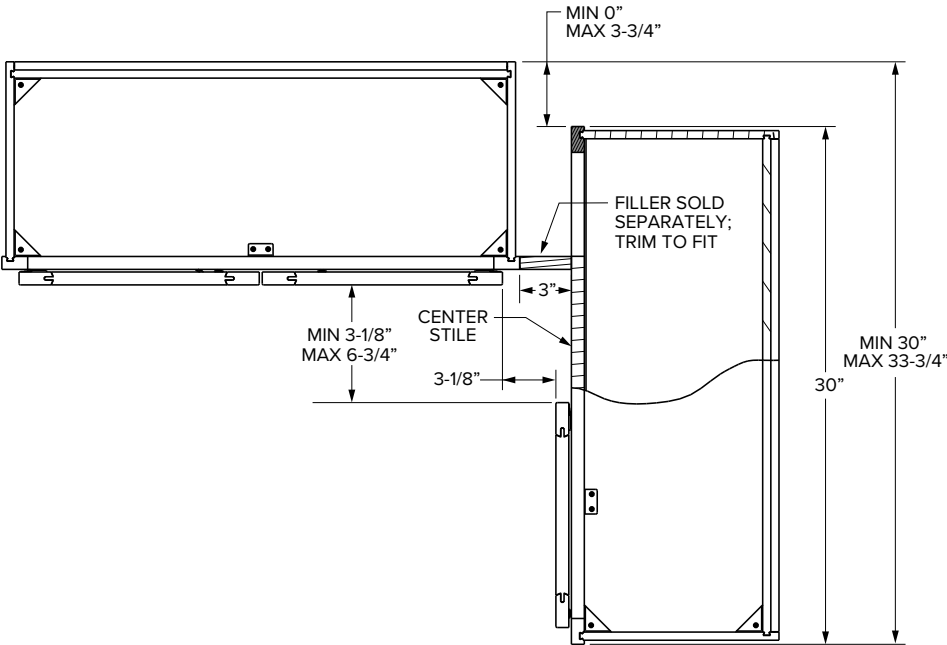

Essentials Top View