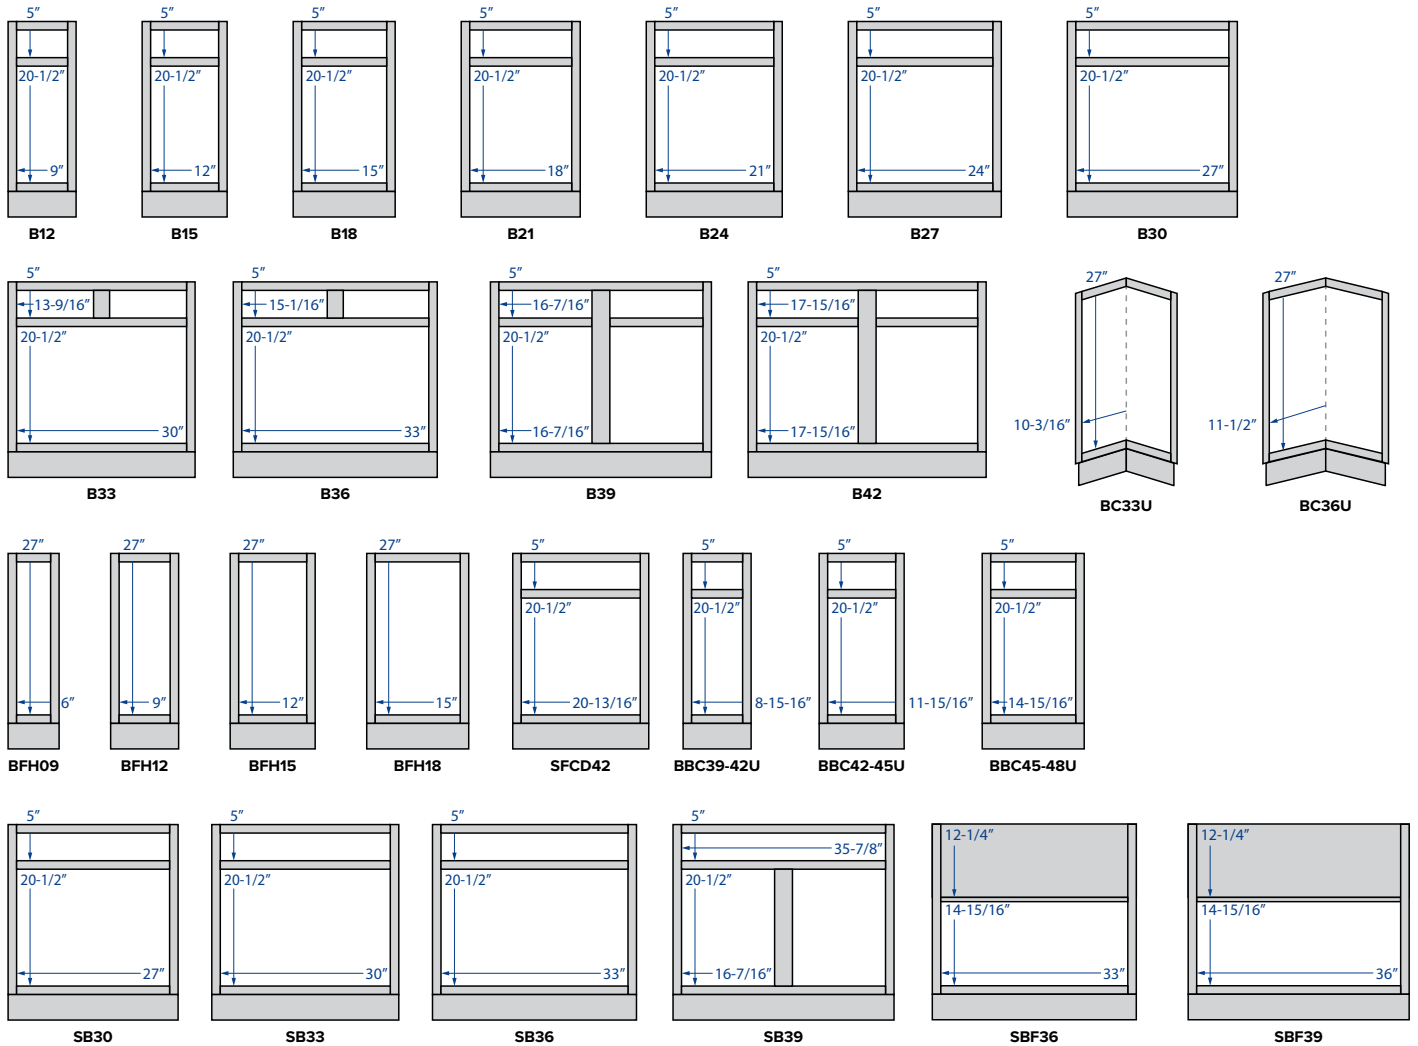

Base cabinets – openings