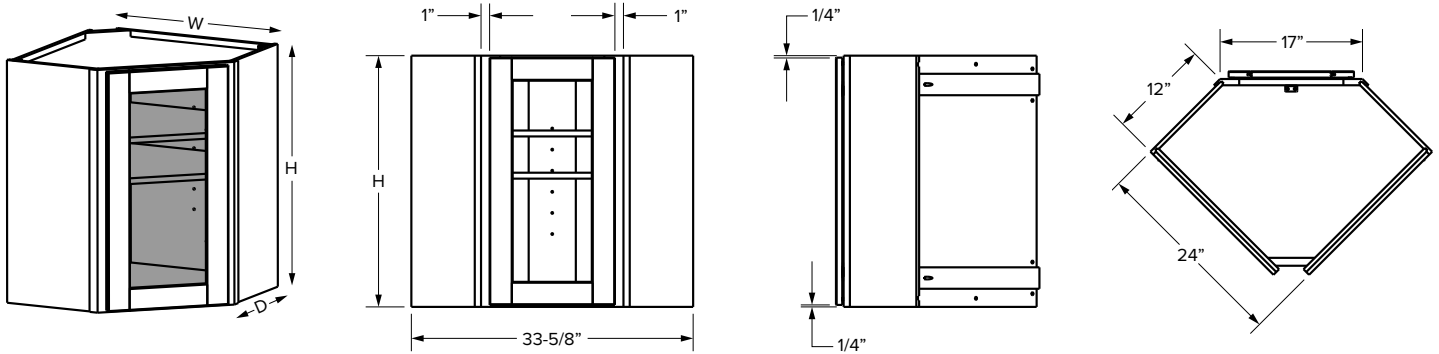

Wall Cabinets - Dimensions

Diagonal corner glass door cabinets

Premier Overlay - 24" Wide

Premier Overlay - 27" Wide