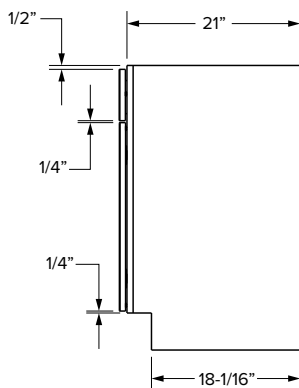

VCDB60-6

SKU	PREMIER																	
	W	H	D	Door Opening		Drawer Opening				False Front Opening		Door Size		Drawer Front Size			False Front Size	
				Width	Height	Width	2 Height	3 Height	4 Height	Width	1 Height	Width	Height	Width	2 Height	3&4 Height	Width	1 Height
VCDB60-3	60"	34-1/2"	21"	21"	20-1/2"	8-3/4"	5"	9"	9-1/2"	21"	5"	11-11/16"	22-27/32"	11-17/32"	6-7/32"	11-5/16"	23-17/32"	6-7/32"
VCDB60-6	60"	34-1/2"	21"	27"	20-1/2"	11-7/8"	5"	9"	9-1/2"	27"	5"	14-11/16"	22-27/32"	14-17/32"	6-7/32"	11-5/16"	29-17/32"	6-7/32"