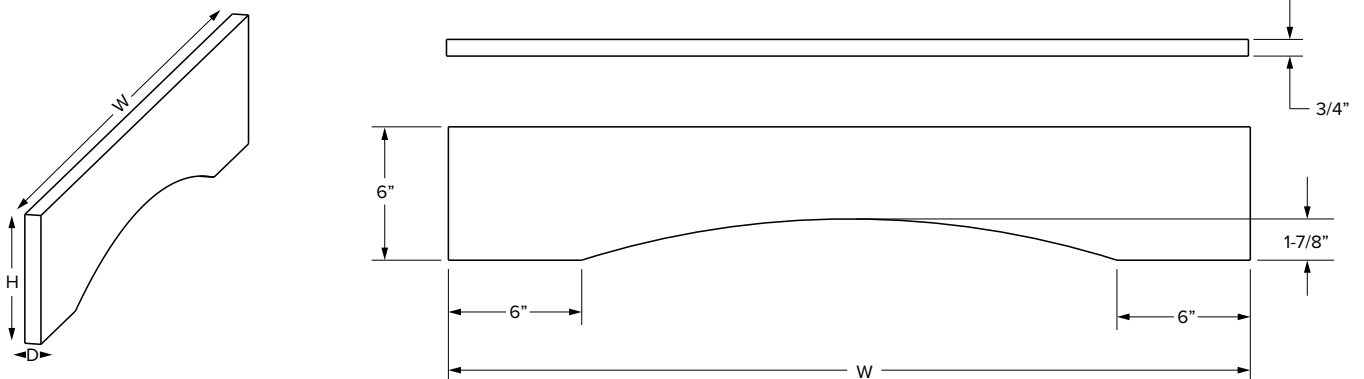

## Valance scalloped

SKU	W	D	H
VSC48	48"	3/4"	6"