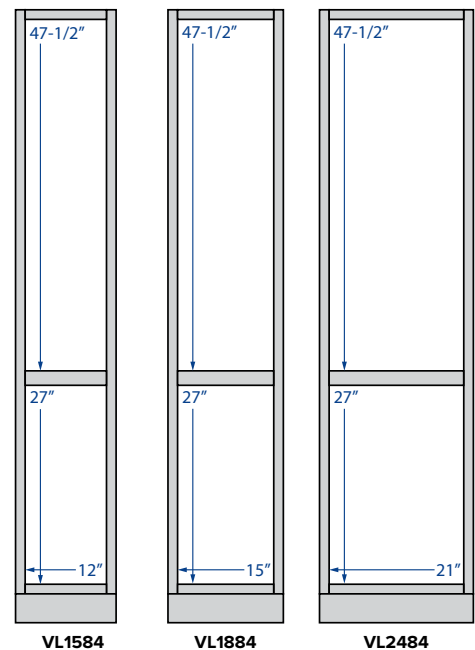

Essentials

Premier

Essentials

Premier