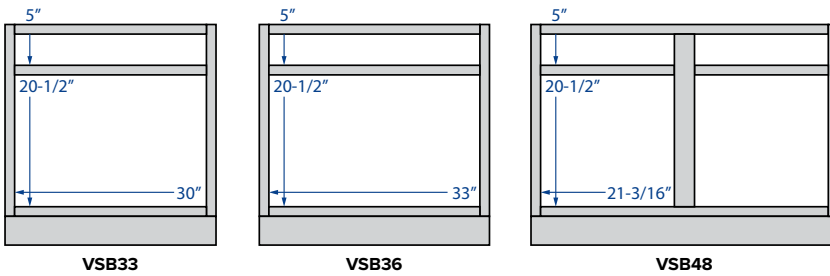

Vanity Cabinets - Openings

Essentials

Premier

Essentials

Premier