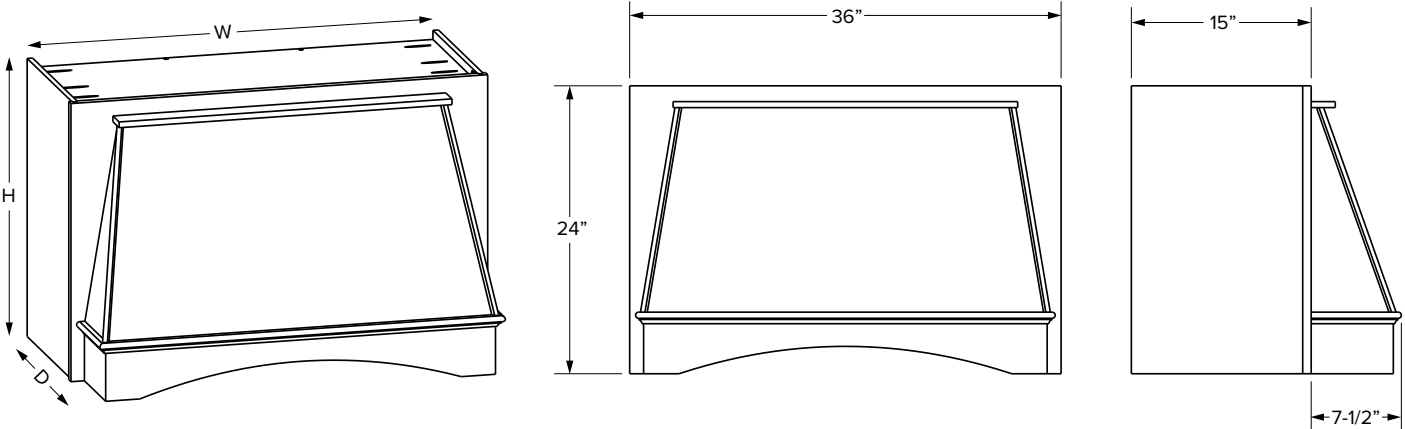

Range hoods

	W	H	D	Projection
RHAR36	36"	24"	15"	7-1/2"
RHCL36	36"	24"	15"	7-1/2"

NOTES:
Works with Premier & Essentials.
The box of these range hoods can be trimmed to size.
Angled hood section can be removed from box and applied separately.
Some assembly required.

RHAR36