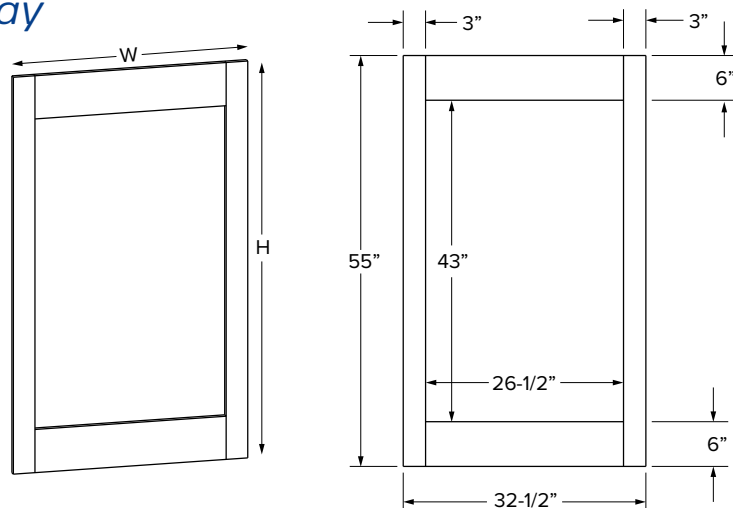

Double oven cabinets

Premier Overlay

SKU	W	H	D	Shelves	# of Doors	# of Drawers	PREMIER							
							Door Opening		Drawer Opening		Door Size		Drawer Front Size	
							Width	Height	Width	Height	Width	Height	Width	Height
OVD3384	33"	84"	24"	0	2	1	30"	9"	30"	9"	16-3/16"	11-17/32"	32-1/2"	11-5/16"
OVD3390	33"	90"	24"	0	2	1	30"	15"	30"	9"	16-3/16"	17-17/32"	32-1/2"	11-5/16"
OVD3396	33"	96"	24"	1	2	1	30"	21"	30"	9"	16-3/16"	23-17/32"	32-1/2"	11-5/16"

Double oven panel overlay

SKU	W	T	H
OVD33P	32-1/2"	3/4"	55"

NOTE: Can be trimmed to size
Works with Premier & Essentials