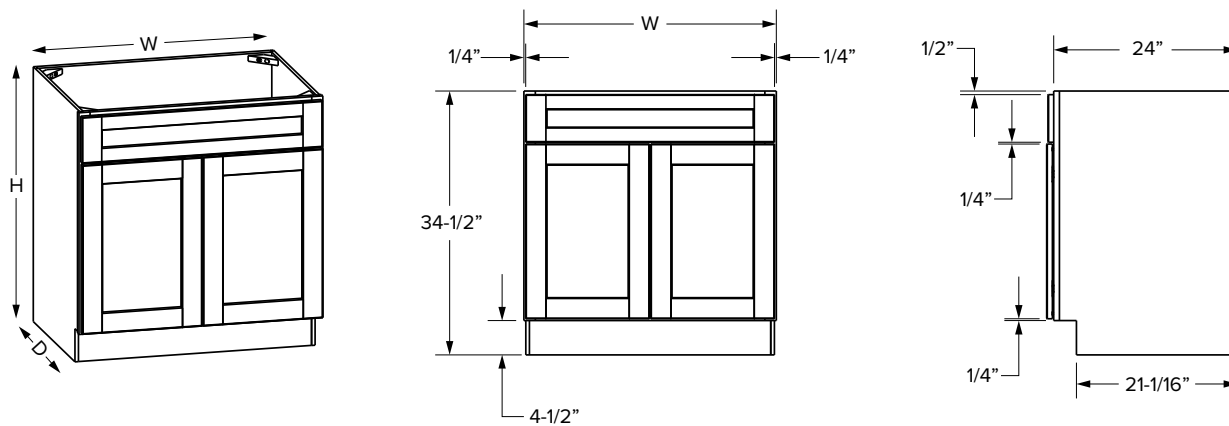

Premier Overlay

SKU	W	H	D	# of Doors	# of Drawers	ESSENTIALS							
						Door Opening		Drawer Opening		Door Size		Drawer Front Size	
						Width	Height	Width	Height	Width	Height	Width	Height
SB30	30"	34-1/2"	24"	2	1 false	27"	20-1/2"	27"	5"	13-29/32"	21-11/32"	28-1/32"	5-23/32"
SB33	33"	34-1/2"	24"	2	1 false	30"	20-1/2"	30"	5"	15-13/32"	21-11/32"	31-1/32"	5-23/32"
SB36	36"	34-1/2"	24"	2	1 false	33"	20-1/2"	33"	5"	16-29/32"	21-11/32"	34-1/32"	5-23/32"
SB39*	39"	34-1/2"	24"	2	1 false	16-7/16"	20-1/2"	35-7/8"	5"	17-17/32"	21-11/32"	37-1/32"	5-23/32"

*39" wide cabinets have a center stile

SKU	W	H	D	# of Doors	# of Drawers	PREMIER							
						Door Opening		Drawer Opening		Door Size		Drawer Front Size	
						Width	Height	Width	Height	Width	Height	Width	Height
SB30	30"	34-1/2"	24"	2	1 false	27"	20-1/2"	27"	5"	14-11/16"	22-27/32"	29-17/32"	6-7/32"
SB33	33"	34-1/2"	24"	2	1 false	30"	20-1/2"	30"	5"	16-3/16"	22-27/32"	32-17/32"	6-7/32"
SB36	36"	34-1/2"	24"	2	1 false	33"	20-1/2"	33"	5"	17-11/16"	22-27/32"	35-17/32"	6-7/32"
SB39*	39"	34-1/2"	24"	2	1 false	16-7/16"	20-1/2"	35-7/8"	5"	19-1/32"	22-27/32"	38-17/32"	6-7/32"

*39" wide cabinets have a center stile