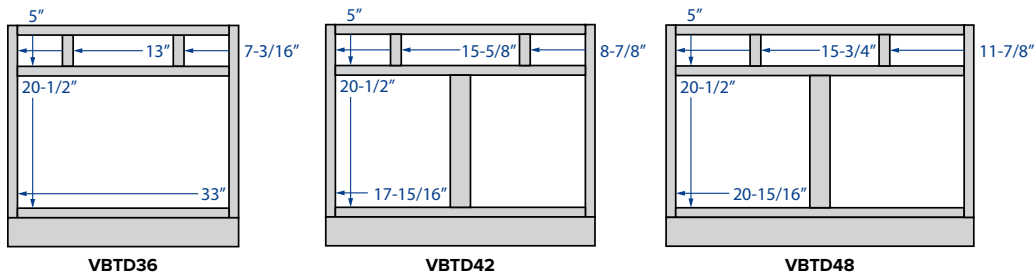

Essentials

Premier

Essentials

Premier