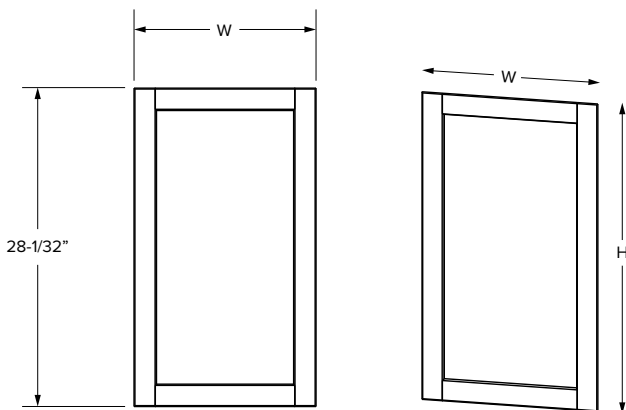

## Decorative Full Height Door Fronts

(Doors without hinge holes for Pullout Organizers)

SKU	ESSENTIALS			PREMIER		
	W	H	T	W	H	T
BFH09NB	7-1/32"	28-1/32"	3/4"	8-17/32"	29-9/32"	3/4"
BFH12NB	10-1/32"	28-1/32"	3/4"	11-17/32"	29-9/32"	3/4"
BFH15NB	13-1/32"	28-1/32"	3/4"	14-17/32"	29-9/32"	3/4"
BFH18NB	16-1/32"	28-1/32"	3/4"	17-17/32"	29-9/32"	3/4"