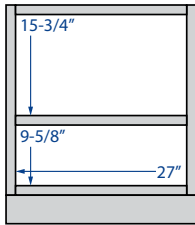

Essentials

Premier

MWB30