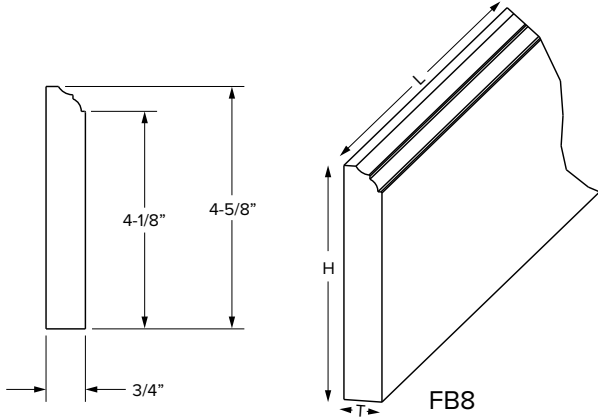

Mouldings

SKU	Description	T	H	L
FB8	Furniture Base	3/4"	4-5/8"	96"
TKC8	Toe Kick	1/4"	4-1/2"	96"
CMA8	Crown	11/16"	3-13/16"	96"
CMC8	Crown	3/4"	3-7/16"	96"
CM8	Crown	3/4"	2-1/2"	96"
CMV8	Cove	1/2"	2-11/16"	96"