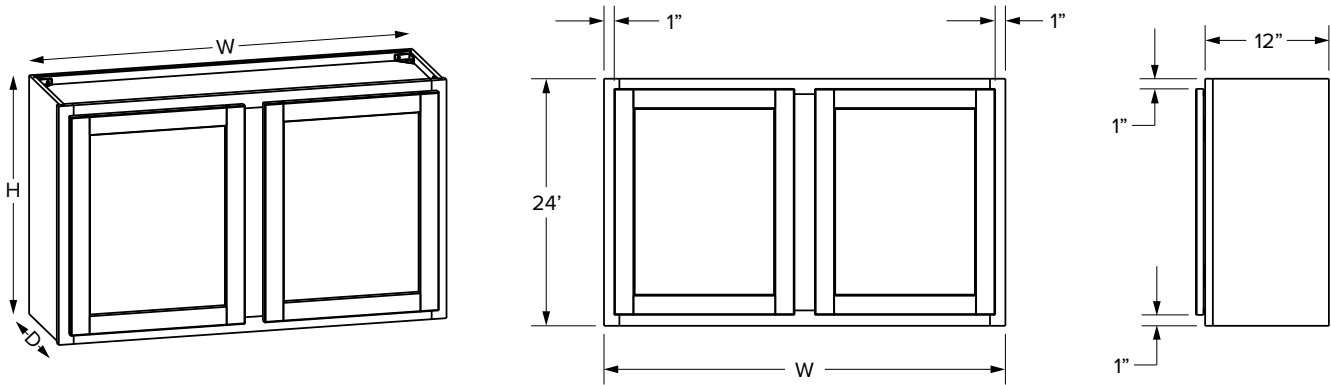

24" Height cabinets

Essentials Overlay