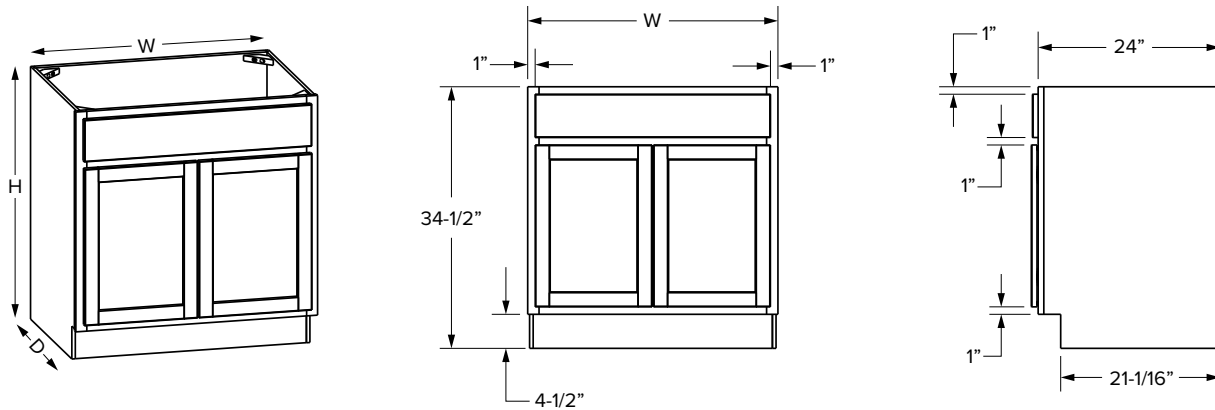

Base Cabinets - Dimensions

Sink base cabinets

Essentials Overlay