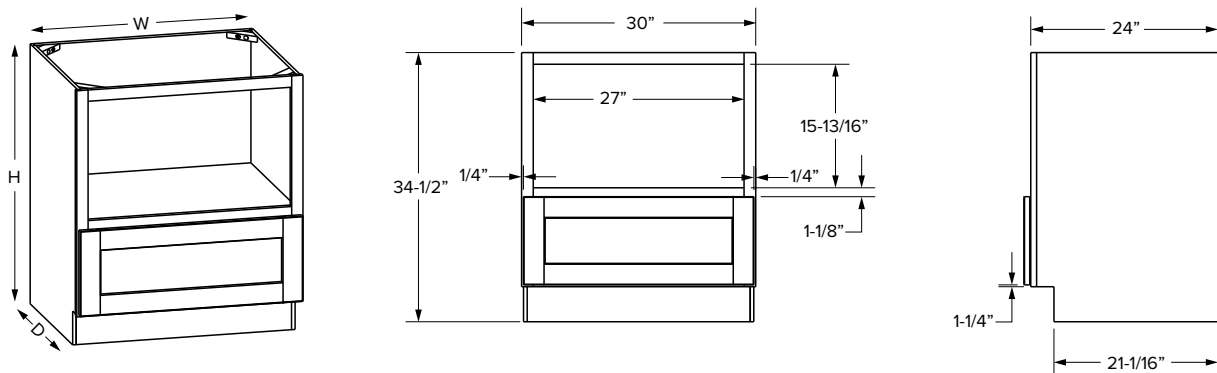

Premier Overlay

SKU	W	H	D	# of Drawers	ESSENTIALS					
					Opening		Drawer Opening		Drawer Front Size	
					Width	Height	Width	Height	Width	Height
MWB30	30"	34-1/2"	24"	1	27"	15-13/16"	27"	9-1/4"	28-1/32"	10-1/8"

SKU	W	H	D	# of Drawers	PREMIER					
					Opening		Drawer Opening		Drawer Front Size	
					Width	Height	Width	Height	Width	Height
MWB30	30"	34-1/2"	24"	1	27"	15-13/16"	27"	9-1/4"	29-17/32"	11-5/16"