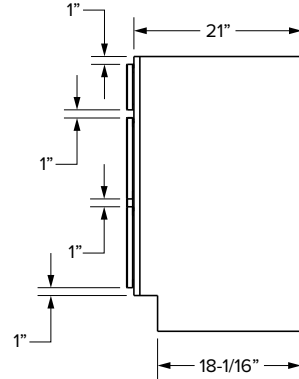

VCDB60-6

SKU	ESSENTIALS																	
				Door Opening		Drawer Opening				False Front Opening		Door Size		Drawer Front Size			False Front Size	
	W	H	D	Width	Height	Width	2 Height	3 Height	4 Height	Width	1 Height	Width	Height	Width	2 Height	3&4 Height	Width	1 Height
VCDB60-3	60"	34-1/2"	21"	20-1/2"	20-1/2"	9-3/4"	5"	9-1/4"	9-1/4"	20-1/2"	5"	10-11/16"	21-11/32"	10-15/16"	5-23/32"	10-5/32"	21-9/16"	5-23/32"
VCDB60-6	60"	34-1/2"	21"	25-7/8"	20-1/2"	12-7/16"	5"	9-1/4"	9-1/4"	25-7/8"	5"	13-3/8"	21-11/32"	13-7/16"	5-23/32"	10-5/32"	27-1/4"	5-23/32"