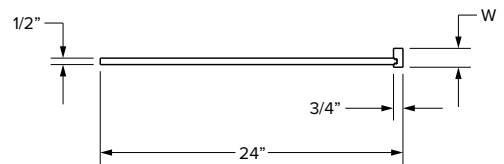

## Dishwasher end panels

SKU	W	D	H	Grain
DWEP1.5	1-1/2"	24"	34-1/2"	vertical
DWEP3	3"	24"	34-1/2"	vertical
DWEP6	6"	24"	34-1/2"	vertical