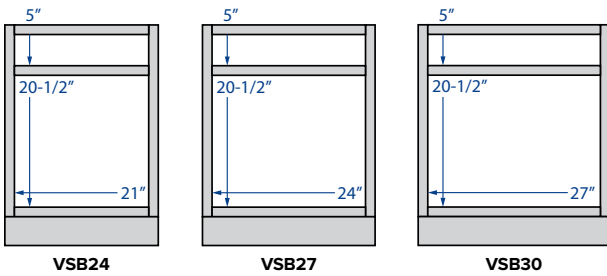

Vanity Cabinets - Openings

Essentials

Premier

Essentials

Premier