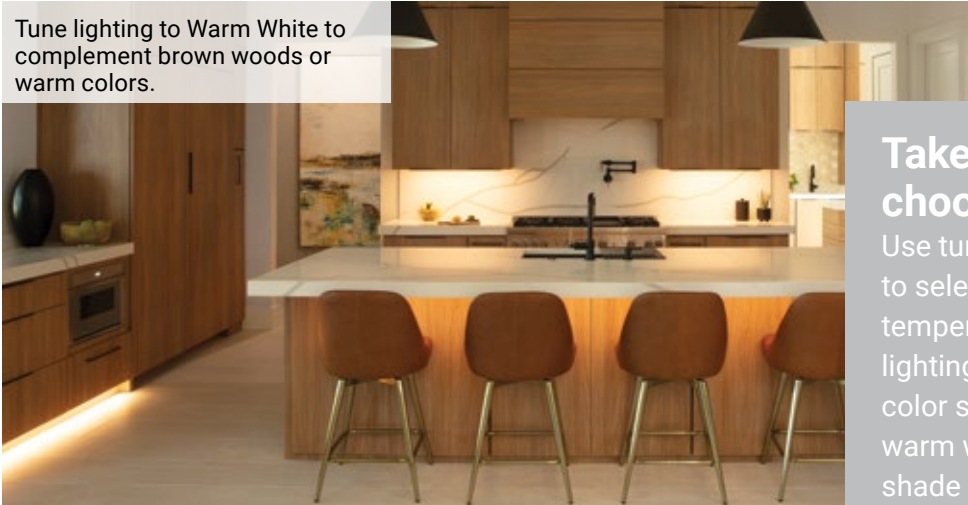

With Versatile Lighting Products

5 YEAR
WARRANTY

Tune lighting to Warm White to complement brown woods or warm colors.

Take the guesswork out of choosing the right lighting

Use tunable-white tape lighting to select the white light Kelvin temperature after the cabinets and lighting are installed to match the color scheme of a room. Choose a warm white or daylight white and any shade of white in between to enhance design elements in different ways and personalize your lighting experience throughout the day.

Set the lighting to Daylight White to enhance white or lighter colored spaces.