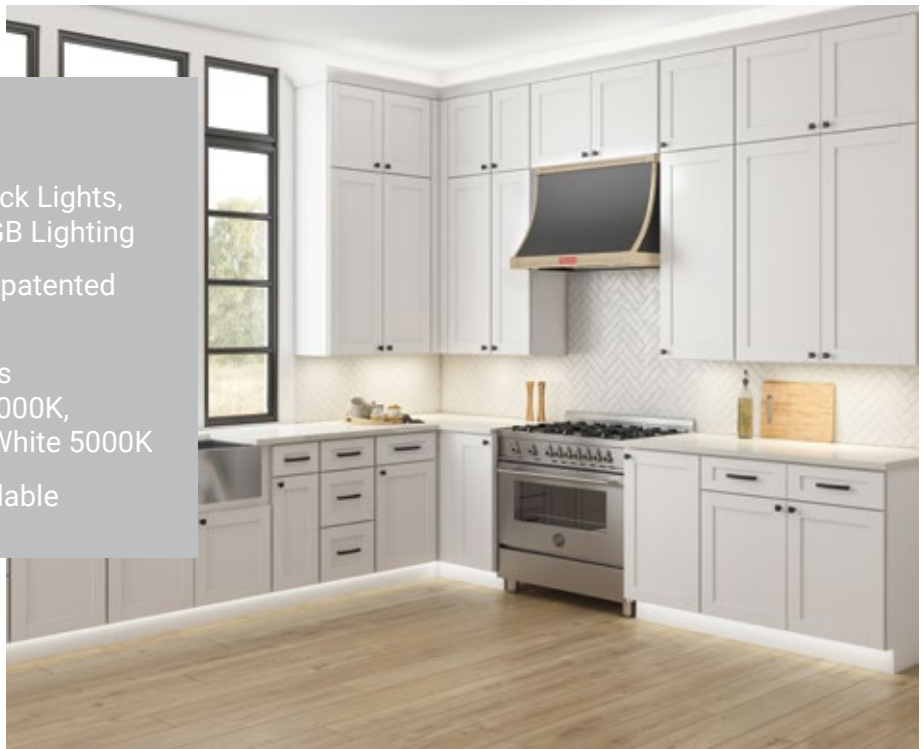

Scan the QR code to learn more about our LED lighting products or visit www.TaskLighting.com