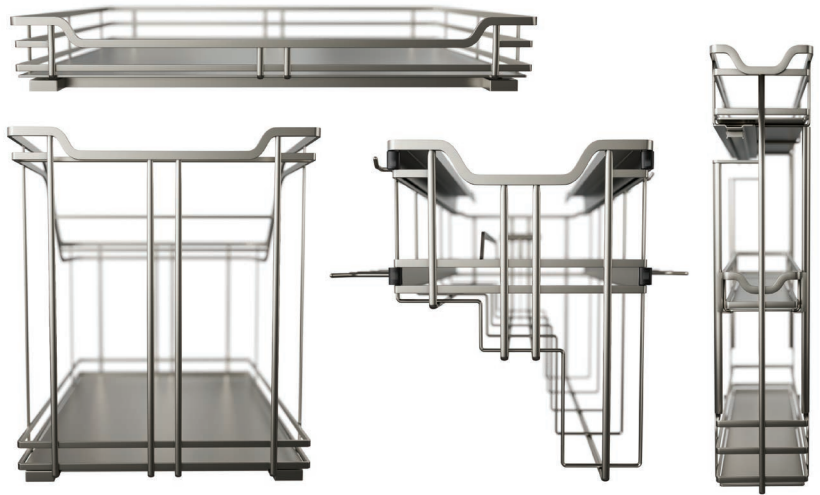

NEW! Blind Corner Pullout

Take the frustration out of blind corners by converting that space to fully functional and accessible storage.

Trash Can Pullout

Tuck away trash cans with this pullout that is available in single or double can units. Use a double can unit for trash and recycling in one space.

Drawer Base Pullout

Maximize storage in narrow cabinets underneath a drawer with this organizer unit. Install next to the stove to keep spices and cooking supplies close at hand or near the sink to store dish soap and other cleaning supplies.

Designed to fit in standard cabinets

Works in face frame or frameless cabinets and in inset applications

NEW! Blind Corner Pullout

All four baskets pull out of the cabinet opening for full access

Metal baskets are adjustable in height

Universal design for left or right-hand blind corners

Available in standard and full-height blind corner cabinets.

For full-height option, additional baskets can be added to make a 3-tier organizer.

Includes heavy-duty soft-close slides for smooth movement in and out of the cabinet (preinstalled)