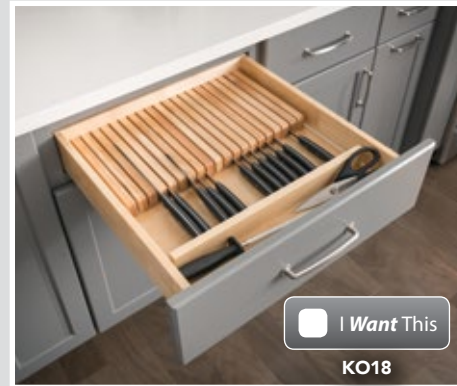

### Premium Chrome Swingout

Pivots 90 degrees when fully extended, making the back of the pantry easily accessible.

**Premium Wood Pullout**  
Natural solid wood pullout on heavy-duty slides.

**Premium Chrome Pullout**  
Heavy-duty soft-close pantry pullout with stylish chrome accents.

## DRAWER SOLUTIONS

**Knife Organizer Drawer Insert**  
Get your knife block off the counter and into your drawer with this knife block insert.

**Spice Tray Drawer Insert**  
Tiered and tilted design allows you to easily see your spices.