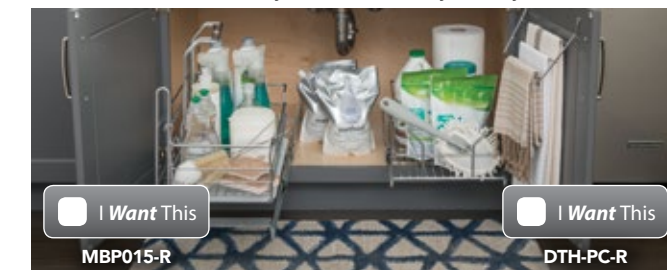

Premium Wood Bottom Mount with Door Mount
Beautiful solid wood drawer box with concealed soft-close slides and patented door mounting system.

Dishcloth Rack
Keep your dish towels under the sink and within your reach every time you need them.

☐ I Want This MBP015-R ☐ I Want This DTH-PC-R