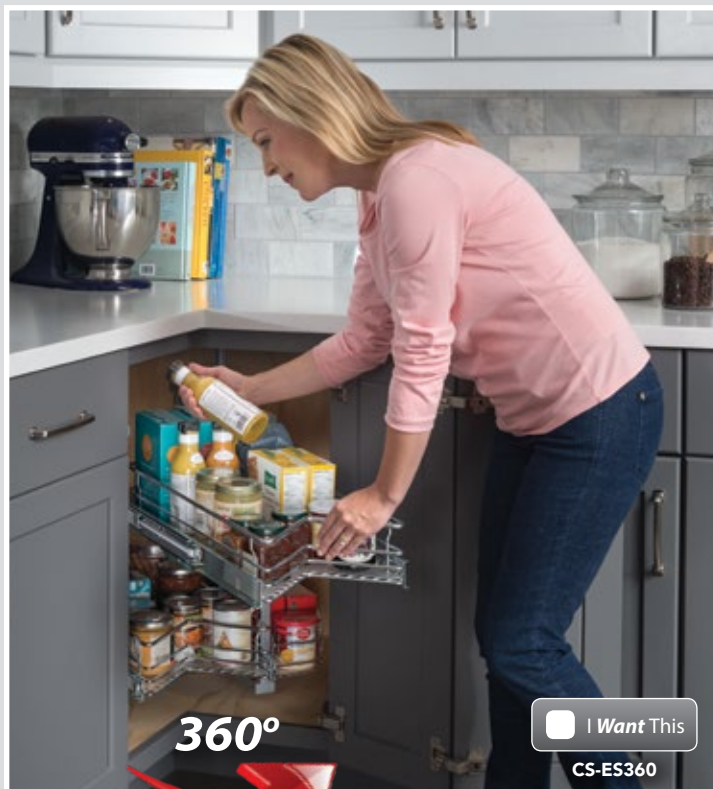

**Dishcloth Rack**  
Keep your dish towels under the sink and within your reach every time you need them.

I Want This  
CS-ES360

**360° Easy Susan**  
Combines the pullout convenience of a drawer with the rotating function of a lazy susan.