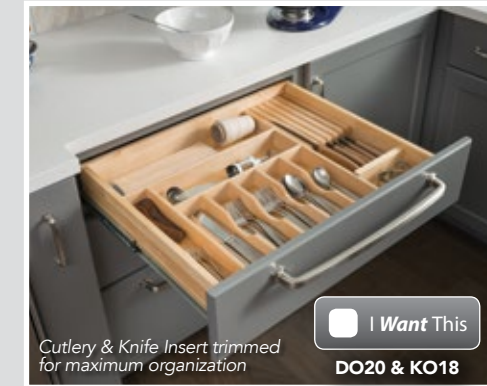

### Premium Chrome Swingout

Pivots 90 degrees when fully extended, making the back of the pantry easily accessible.

**Premium Wood Pullout**  
Natural solid wood pullout on heavy-duty slides.

**Premium Chrome Pullout**  
Heavy-duty soft-close pantry pullout with stylish chrome accents.

## DRAWER SOLUTIONS

**Knife Organizer Drawer Insert**  
Get your knife block off the counter and into your drawer with this knife block insert.

**Spice Tray Drawer Insert**  
Tiered and tilted design allows you to easily see your spices.