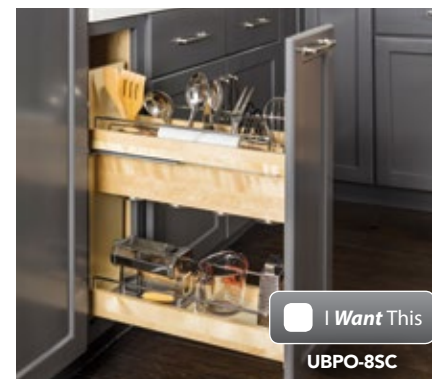

**hardware resources®**  
www.HardwareResources.com

**CORNER SOLUTIONS**

**Half-Moon Lazy Susan**  
Shelves pivot then slide out for full access in hard to reach blind corners. Available in wood and plastic options to meet any budget.

I Want This  
HMLS-W-3212

Also available in white plastic

I Want This  
UBPO-8SC

**"No Wiggle" Utensil Pullout**  
Convenient storage of kitchen utensils with 4 stainless steel bins and extra storage on the bottom shelf.